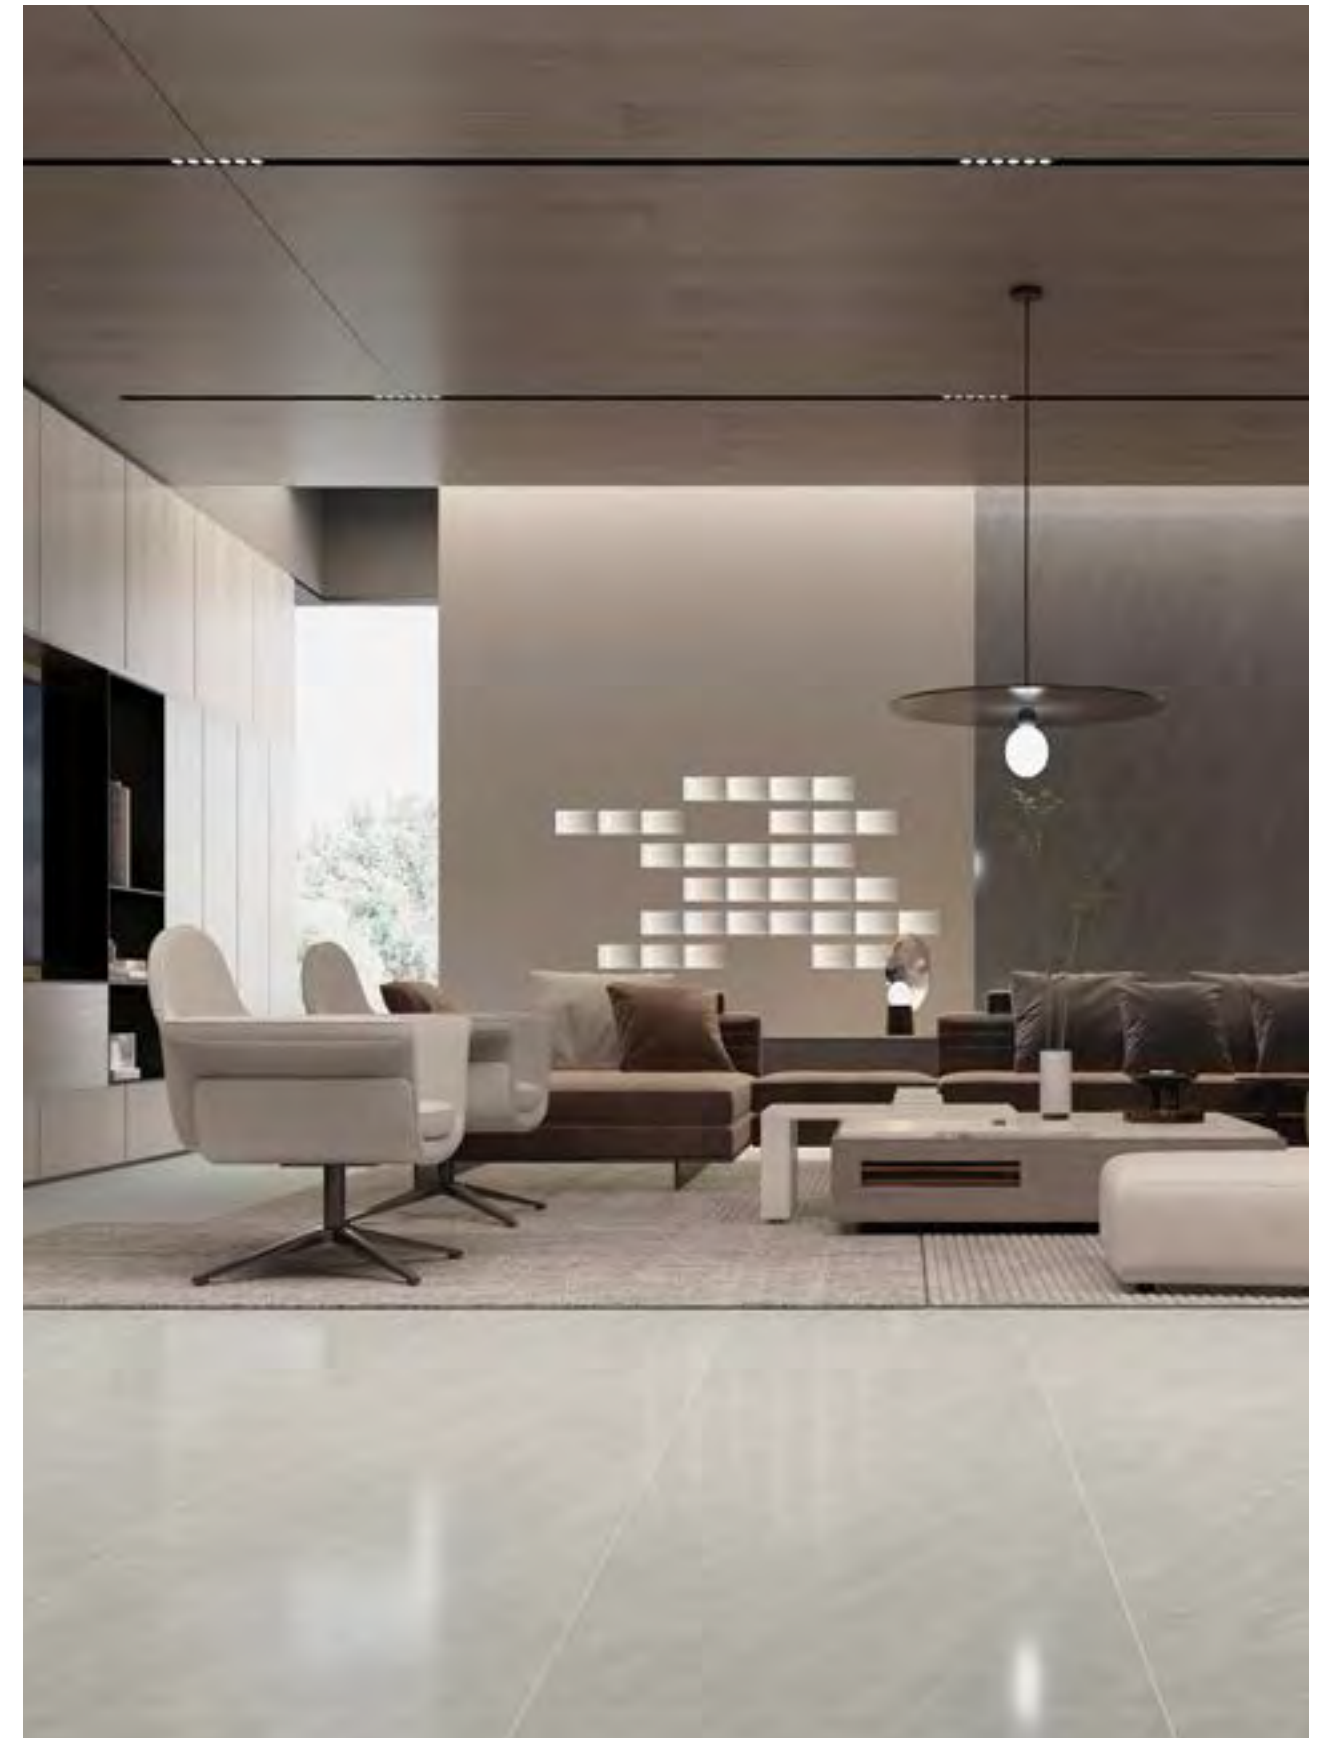

GRIGIO ASCANIO HONED 阿斯克灰

70° POLISHED

M525

VYGM157011

750x1500mm

4 PATTERNS

10.5mm

INSPIRATION OFTEN BEGINS WITH THE EXTRAORDINARY ELEGANCE OF NATURE.