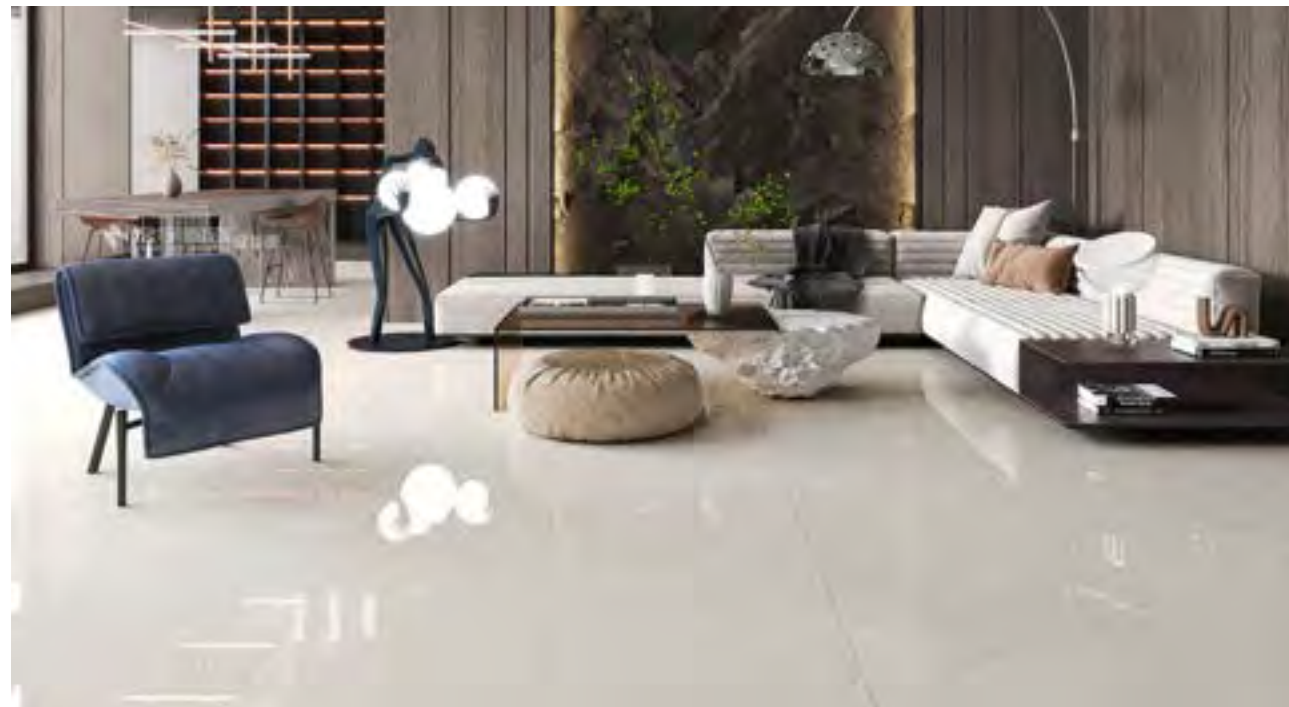

HPJ157006 750x1500