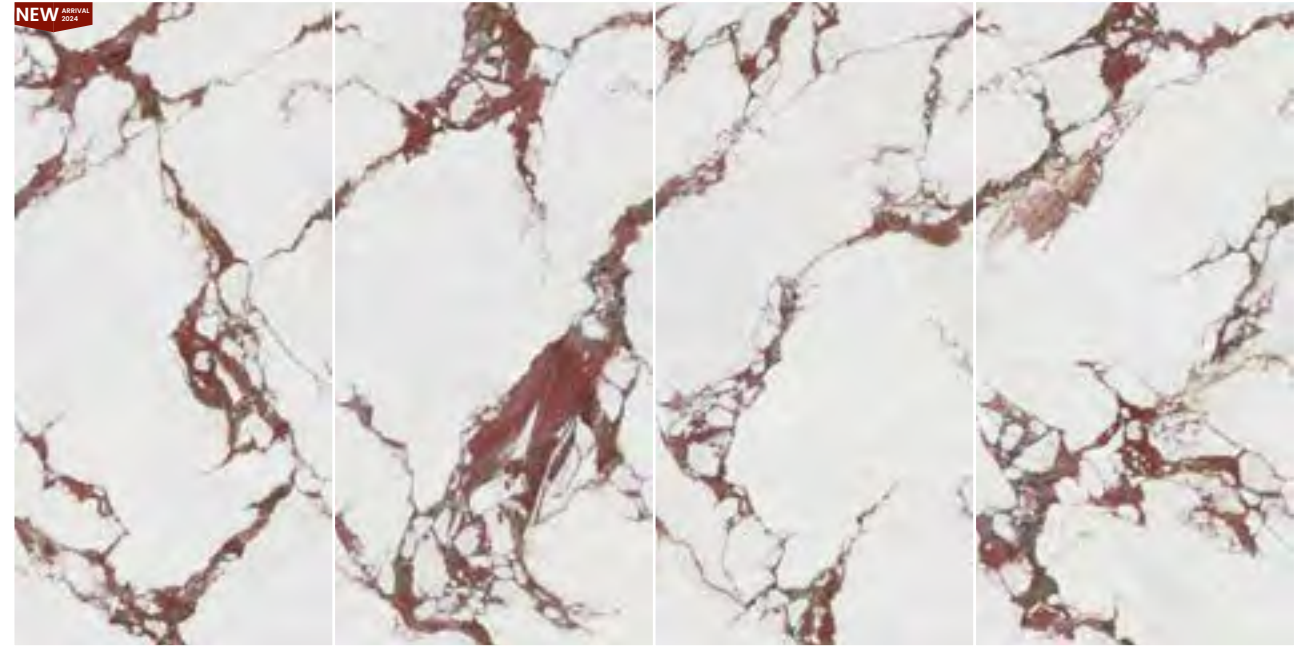

CALACATTA VIOLA LITE 寒梅落雪

POLISHED

KPJ157030 750x1500mm 4 PATTERNS 9.5mm M515