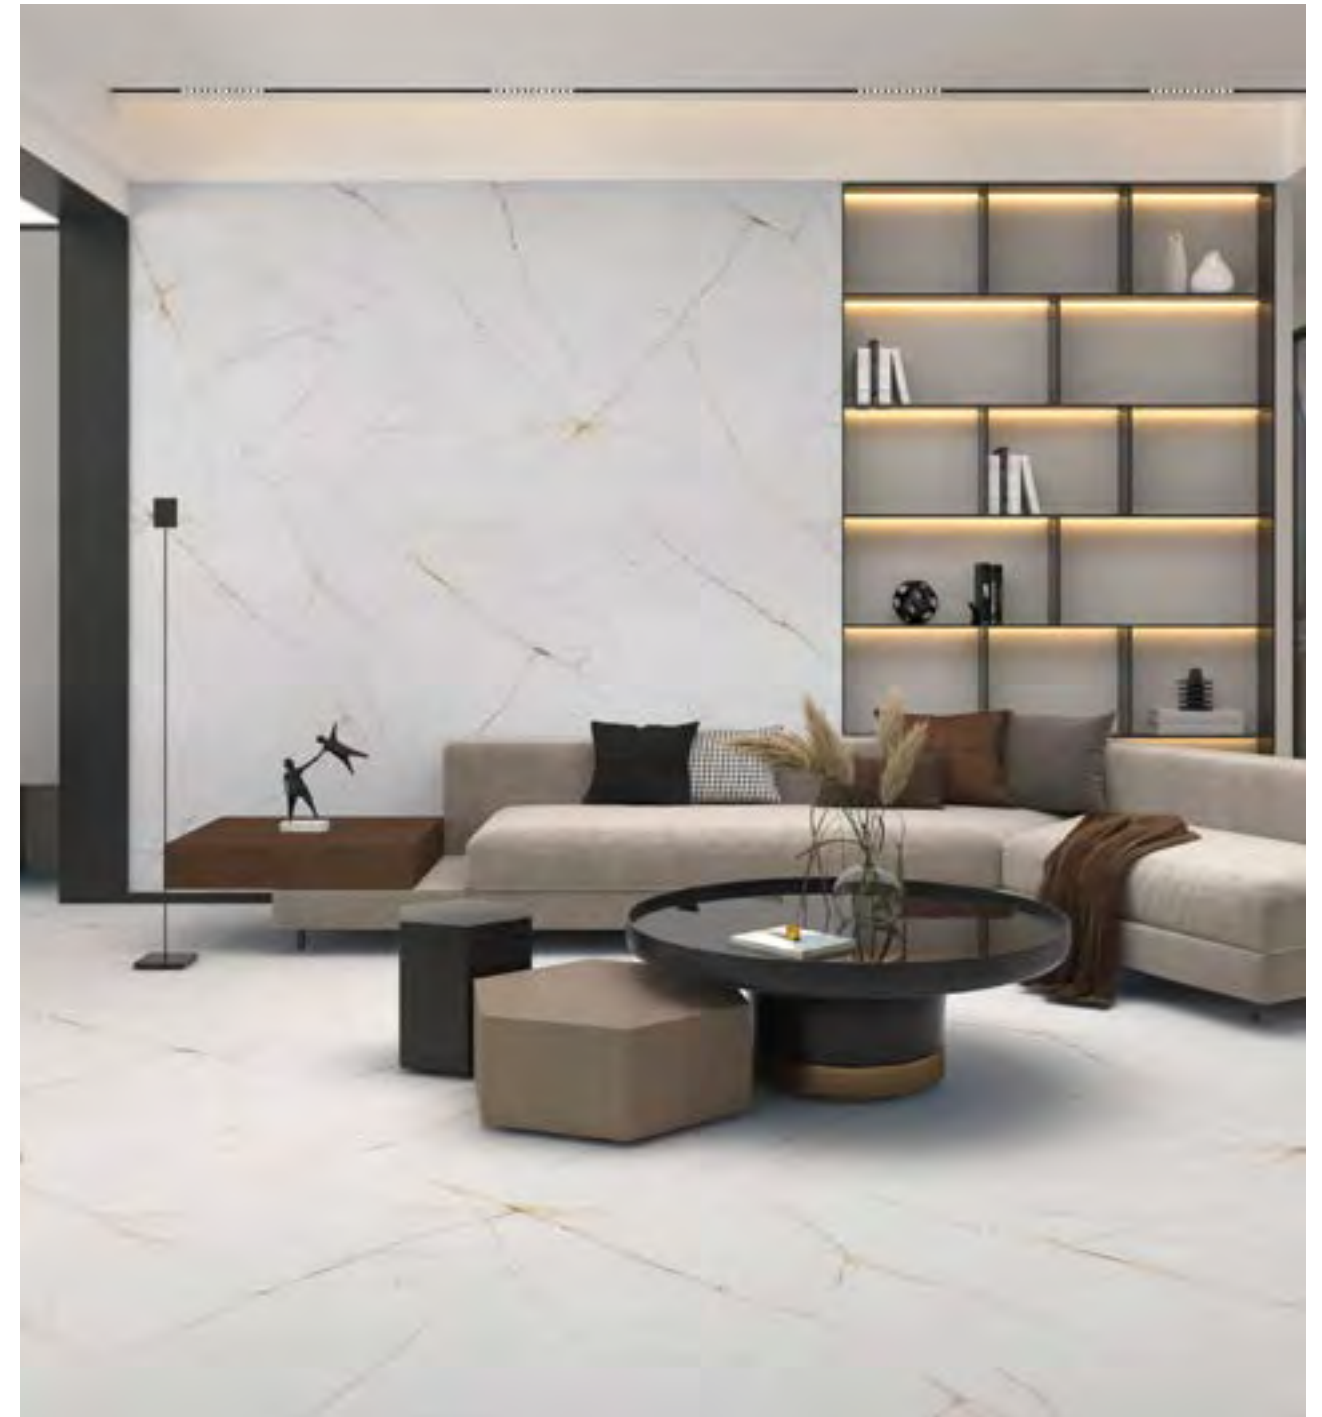

# GOLDEN SPIDER LUX HONED

金丝玉

70° POLISHED

M525

KYEG157023

750x1500mm

6 PATTERNS

10.5mm