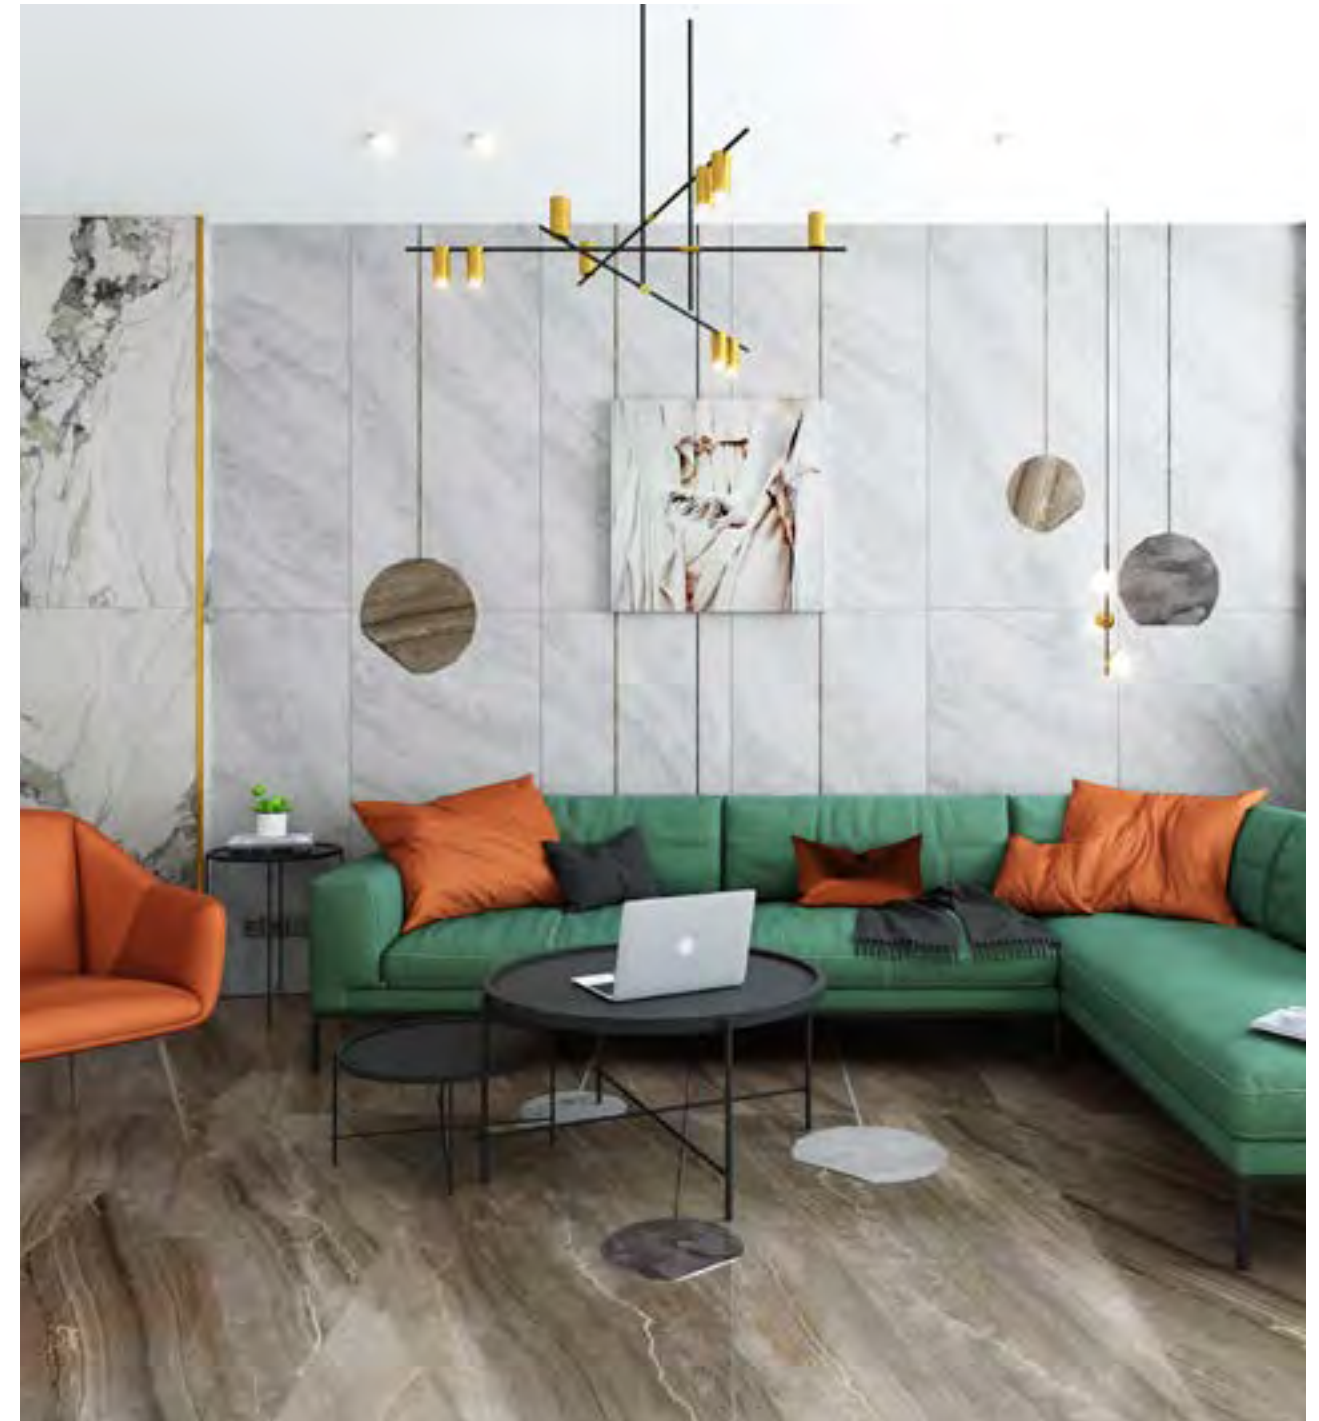

# CLOUDY CREMA HONED 水墨丹青

70° POLISHED

M545

VYGW157039

750x1500mm

6 PATTERNS

10.5mm