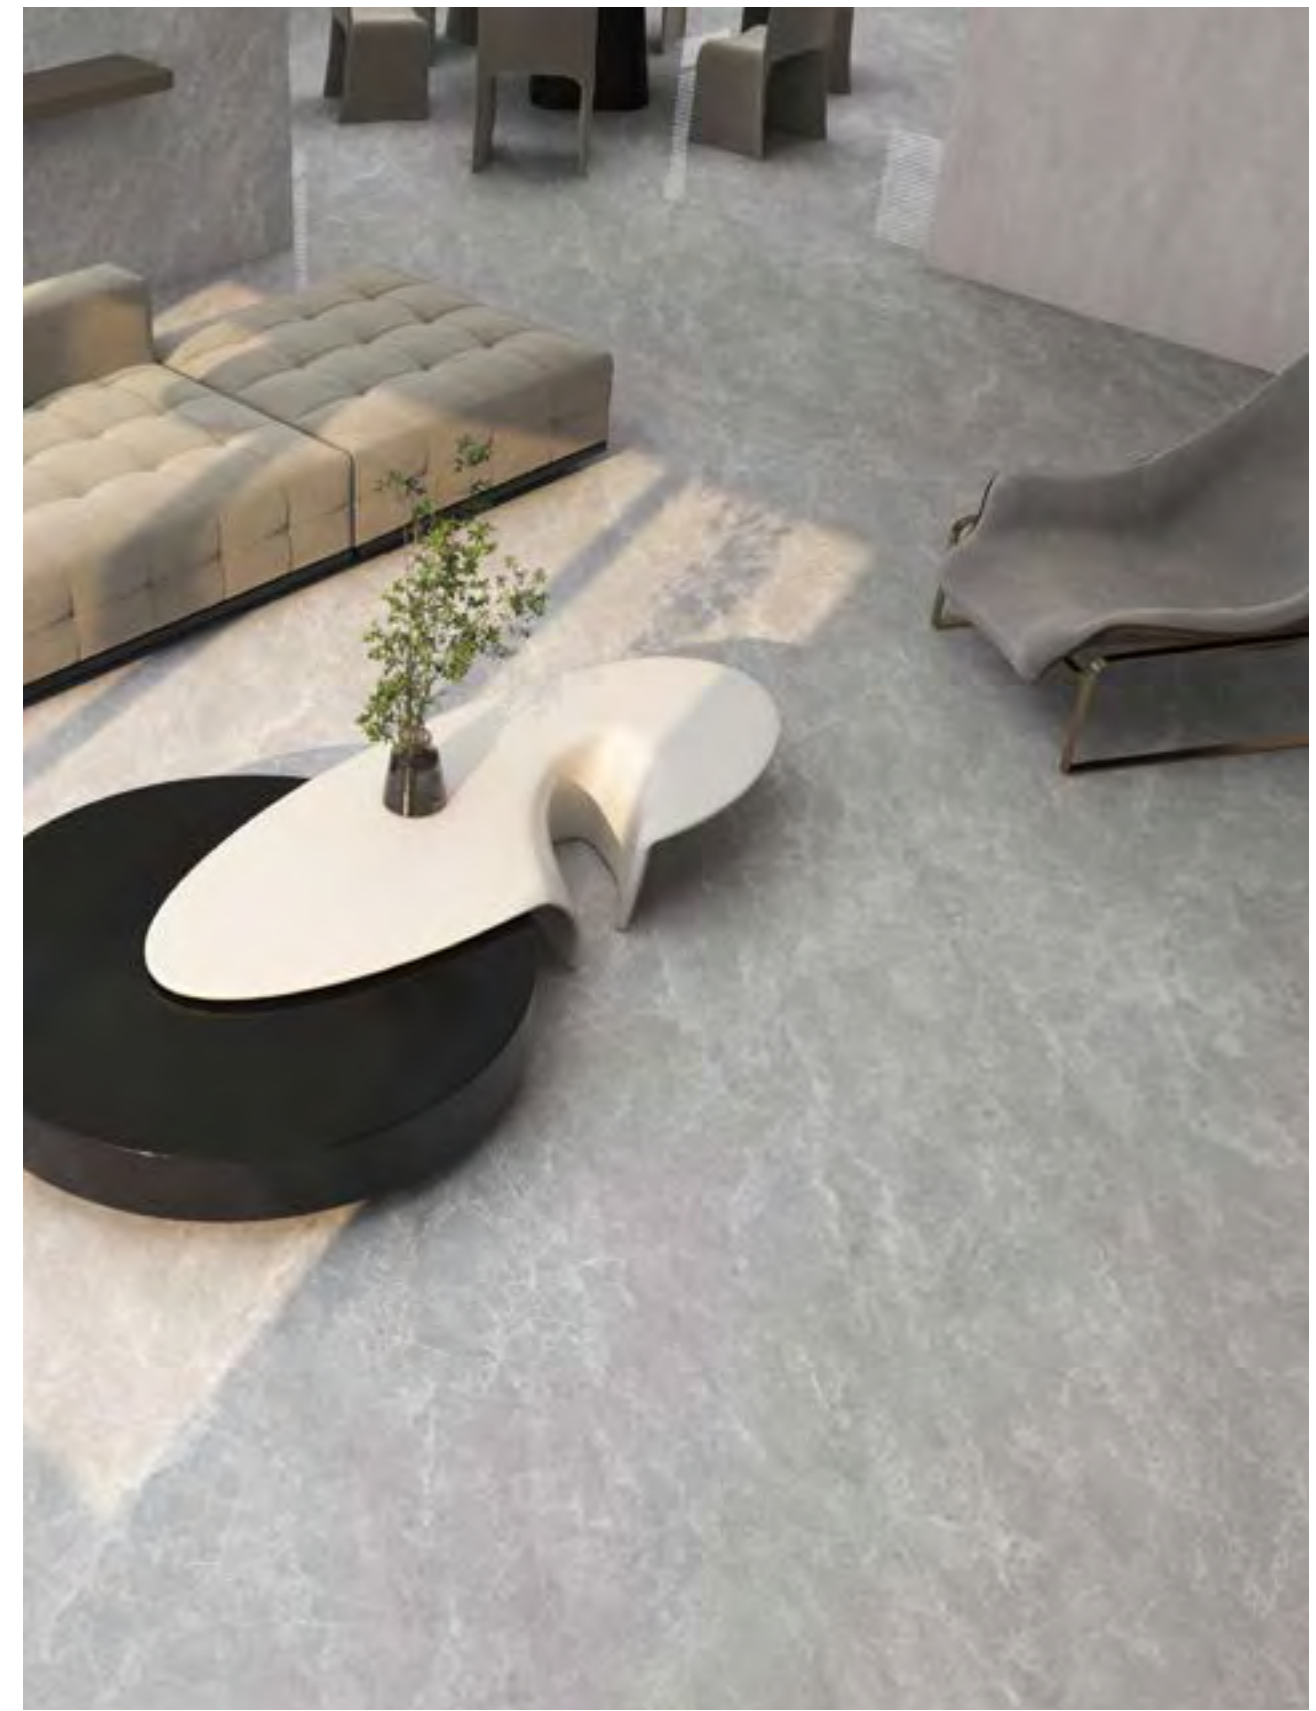

POLISHED

KPJ157002 750x1500mm 6 PATTERNS 9.5mm M515

BARDIGLIO ONDE 托马斯灰

POLISHED

KPJ157003 750x1500mm 6 PATTERNS 9.5mm M515

TROS GREY 特洛斯灰

POLISHED

KPJ157004 750x1500mm 6 PATTERNS 9.5mm M515