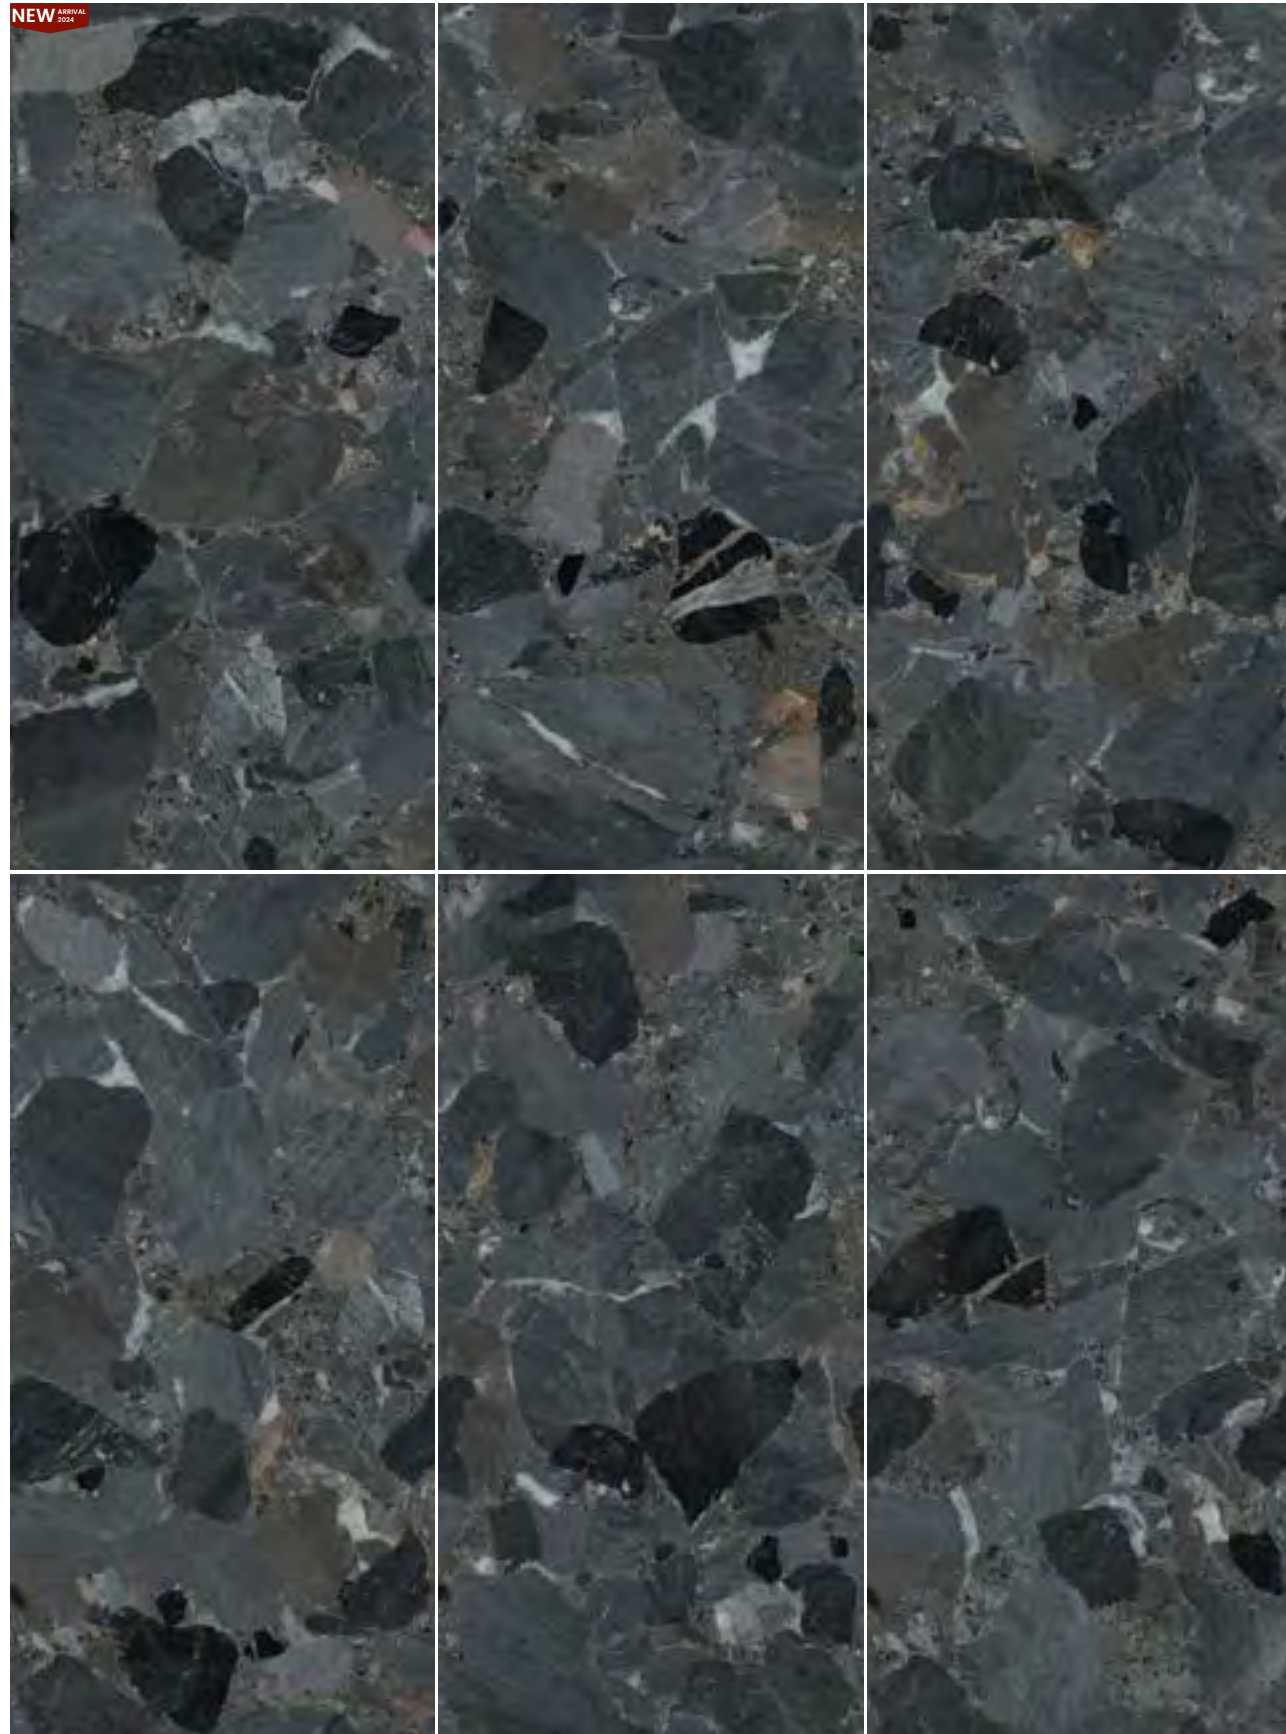

# CALACATTA SUPREME 顶级鱼肚白

POLISHED

M525

KPG157204

750x1500mm

6 PATTERNS

10.5mm