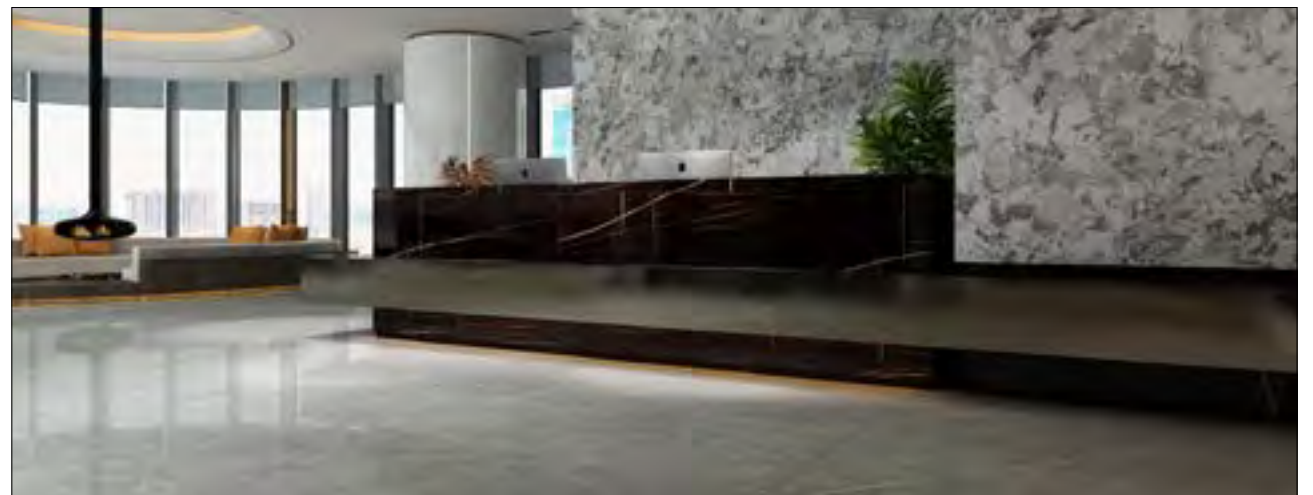

MAHKAM GREY 卡梅尼灰

POLISHED

TPG157244 750x1500mm 6 PATTERNS 10.5mm M525

MOSCATO BEIGE 奥特曼

POLISHED

IPGM157020 750x1500mm 6 PATTERNS 10.5mm M525

TPG157244 750x1500

OPAL WHITE