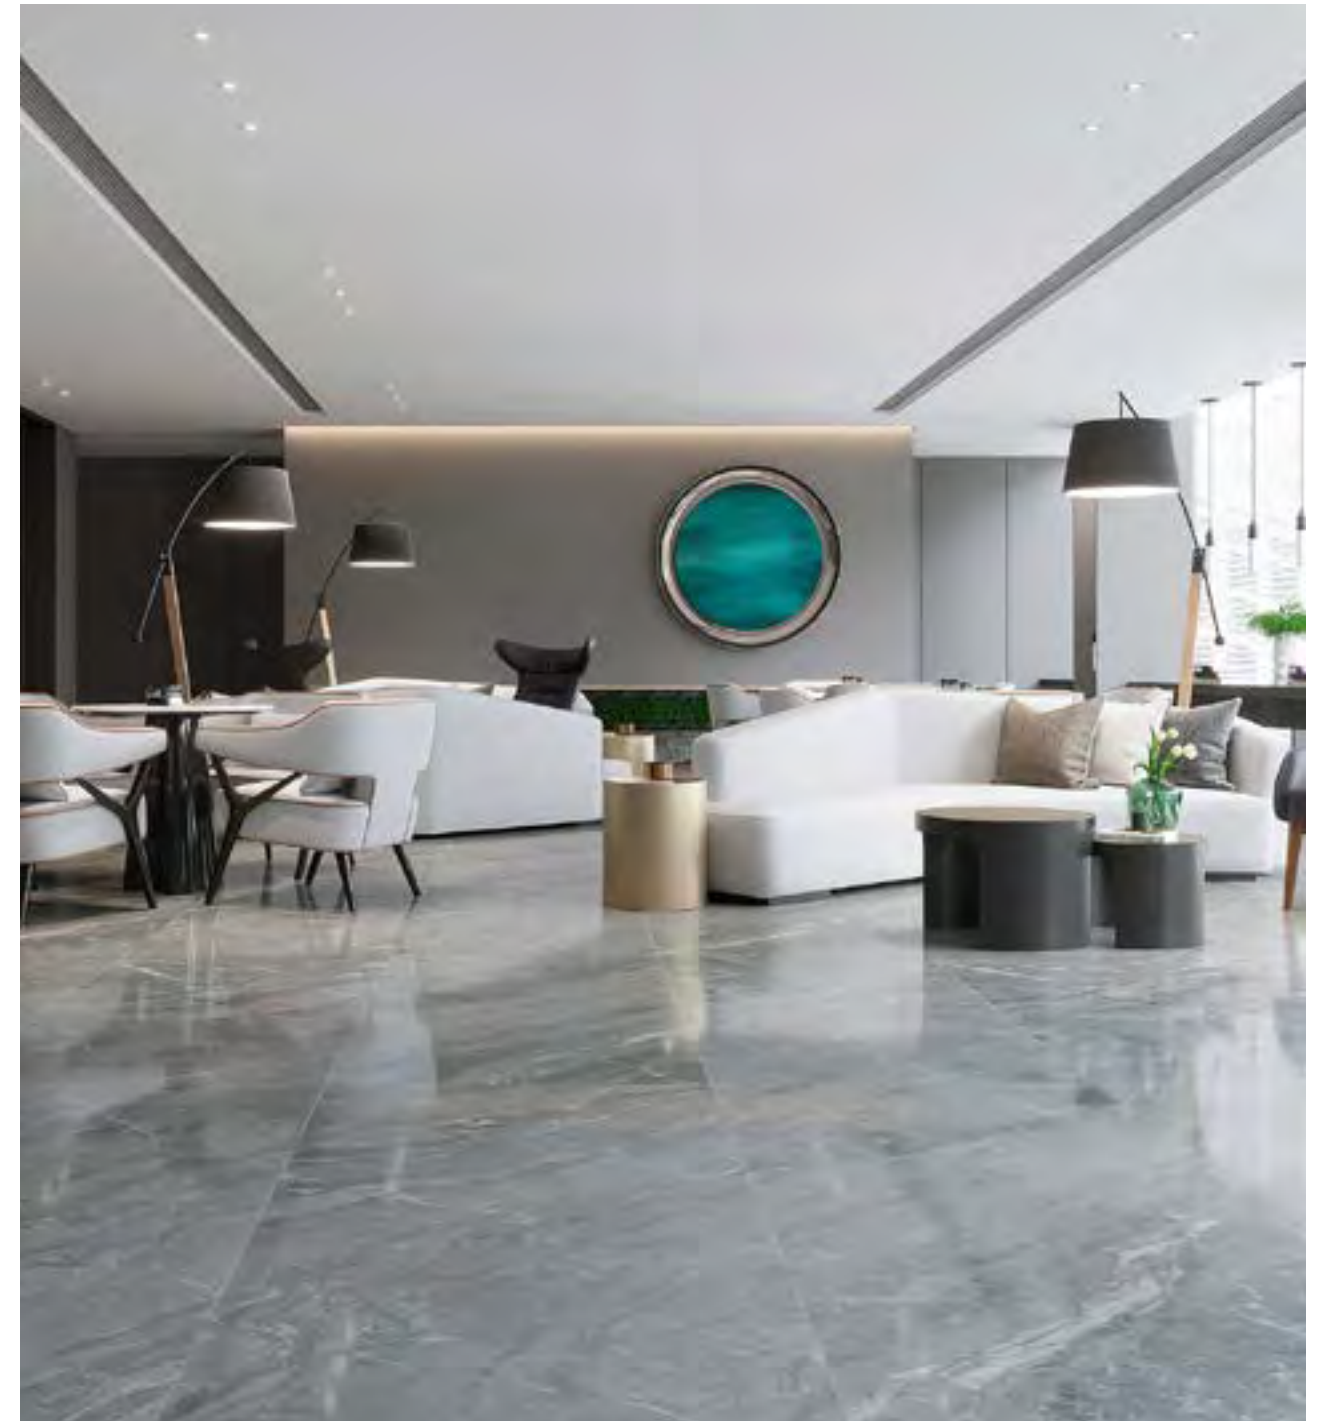

# ASTORIA GREY HONED 格兰灰

70° POLISHED

M525

HYGM157010

750x1500mm

6 PATTERNS

10.5mm