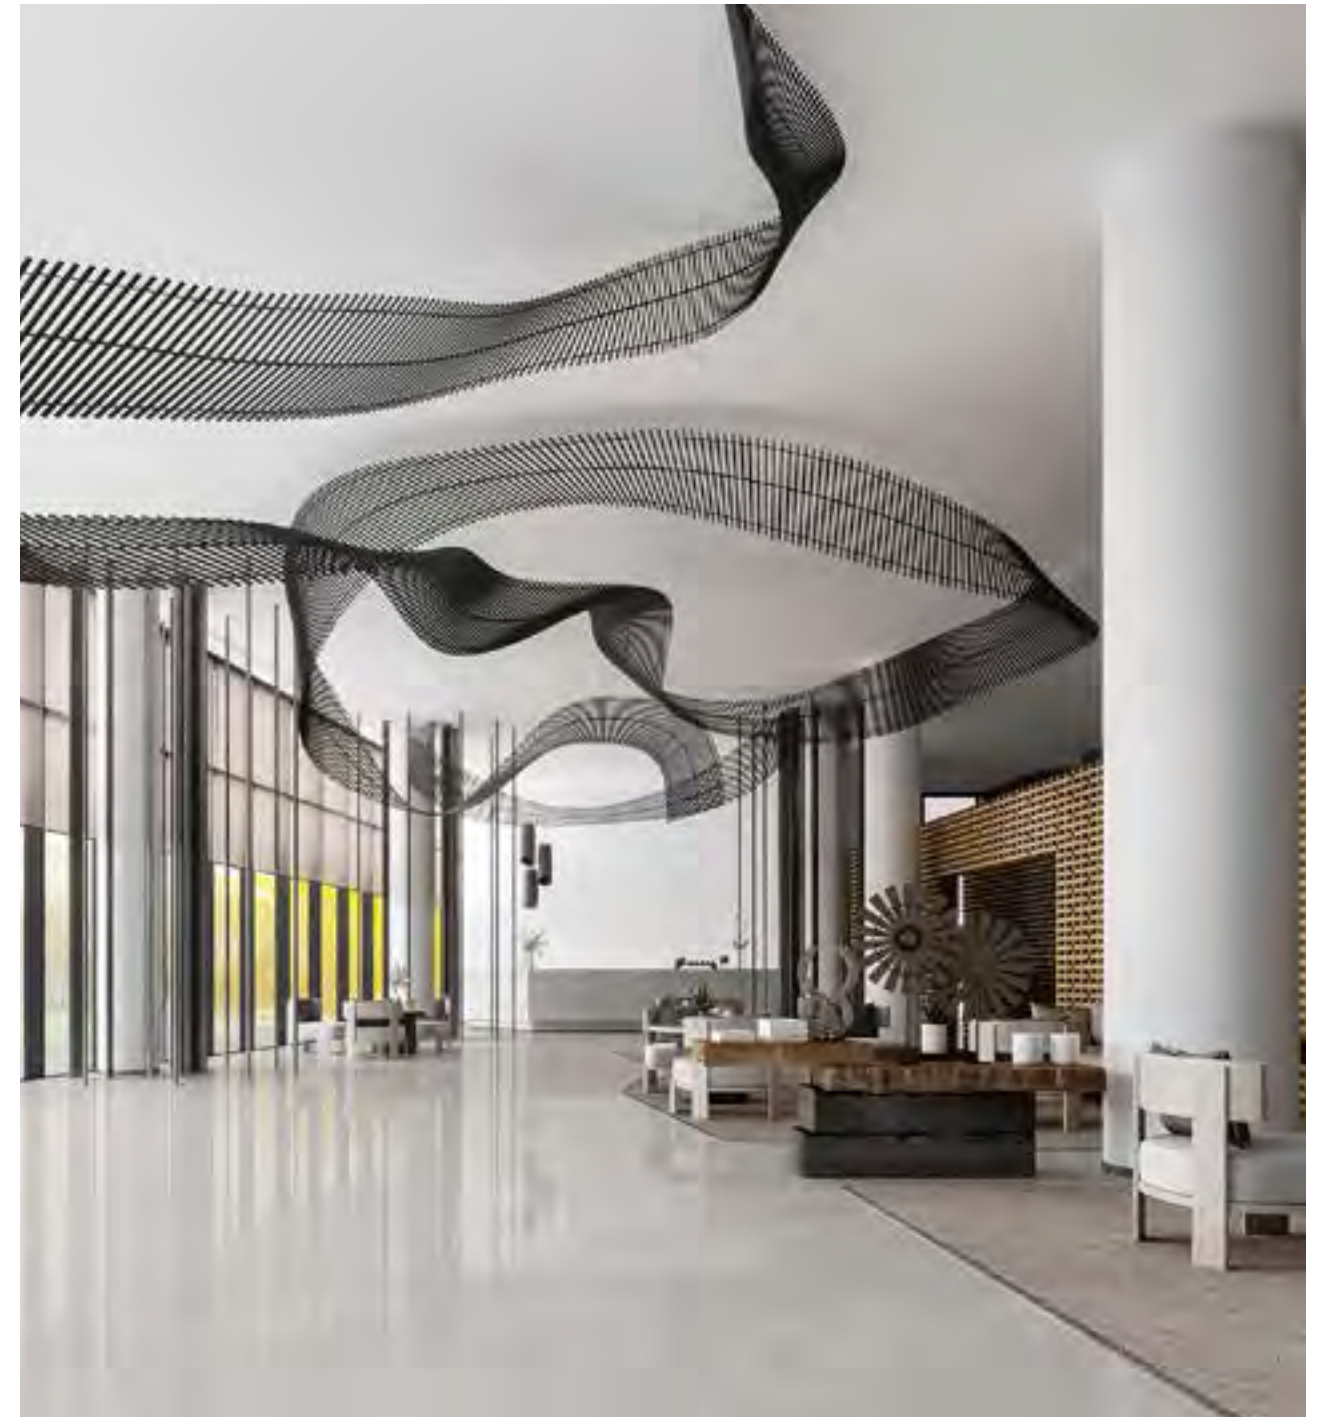

KARAKI GREY 印尼灰

POLISHED

M525

IPGM157905

750x1500mm

6 PATTERNS

10.5mm