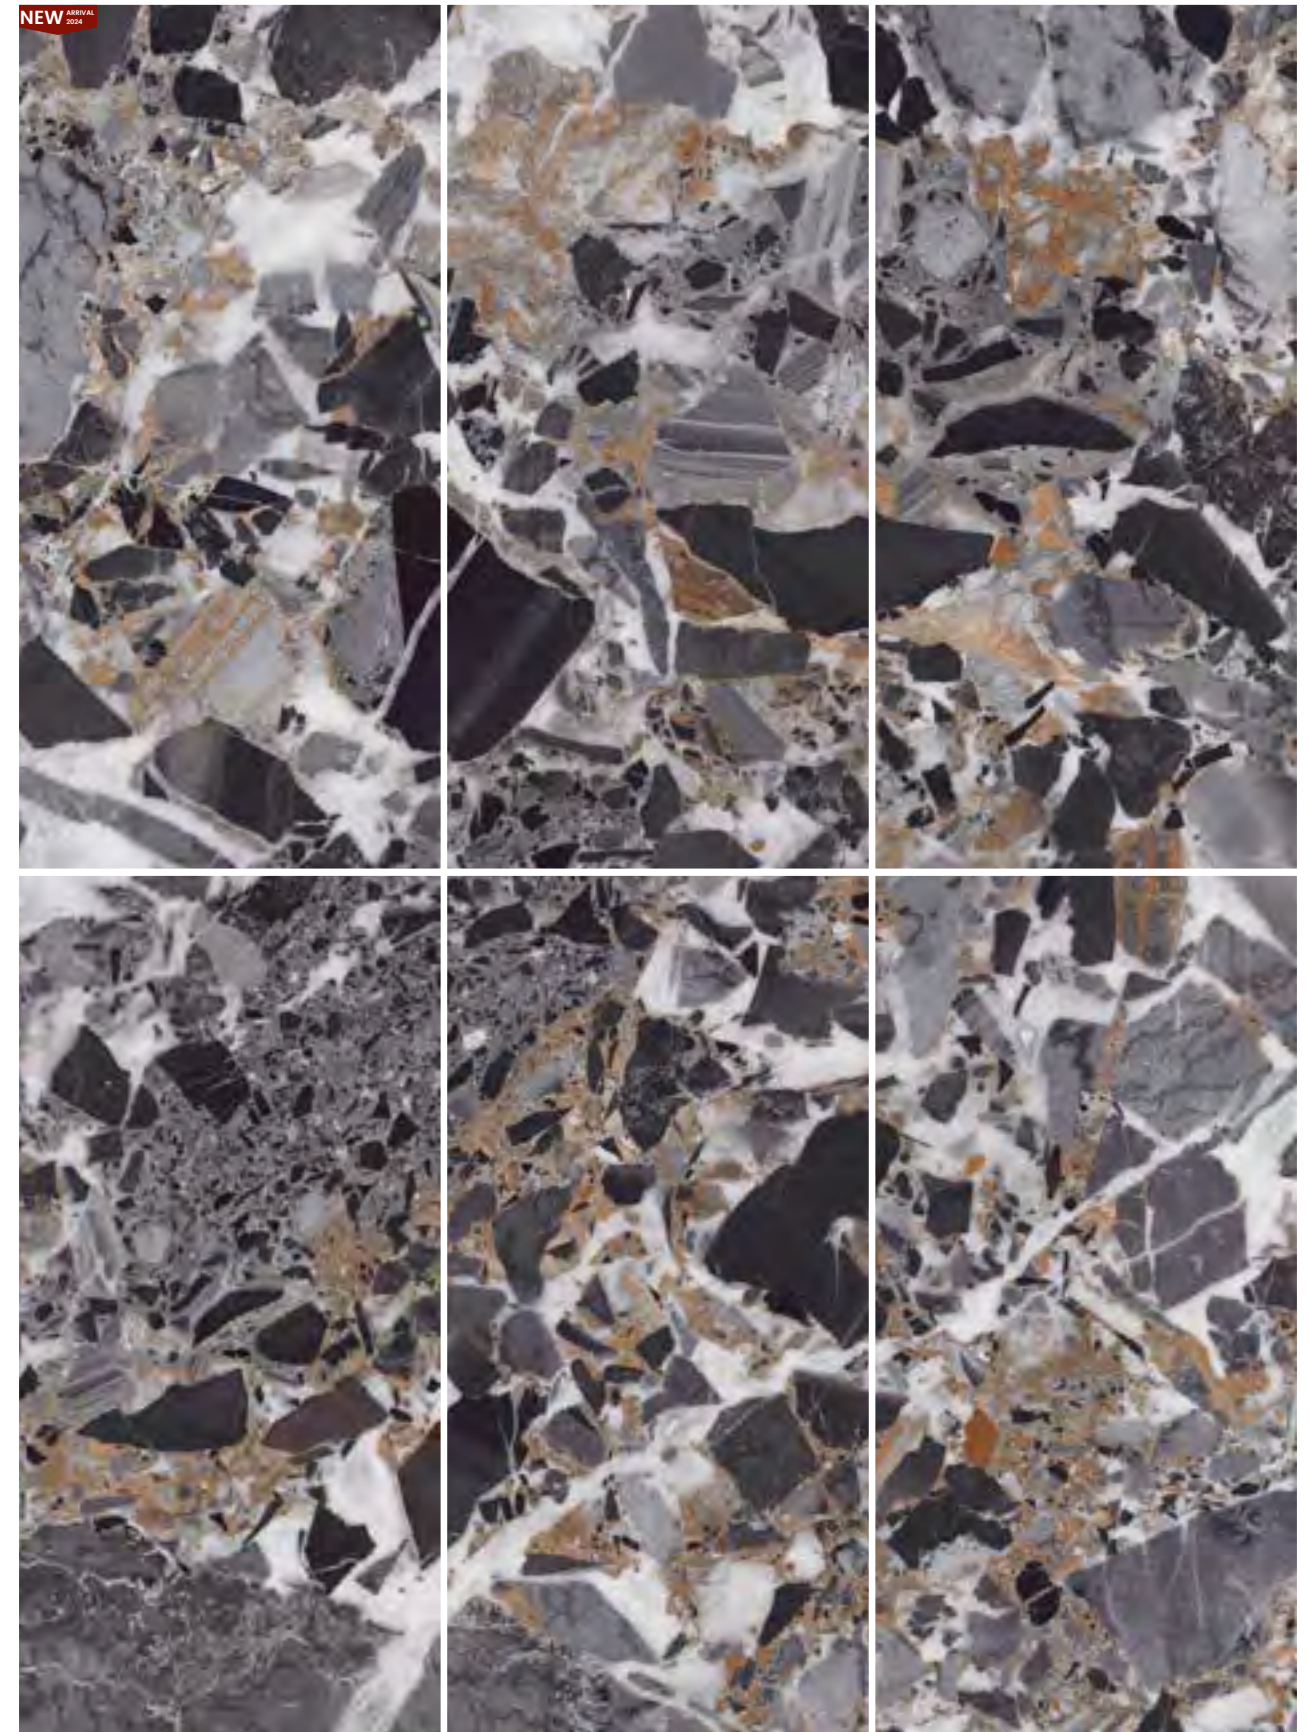

AGATE MI CASA 黑玛瑙

POLISHED

M530

HPGM157043

750x1500mm

6 PATTERNS

10.5mm