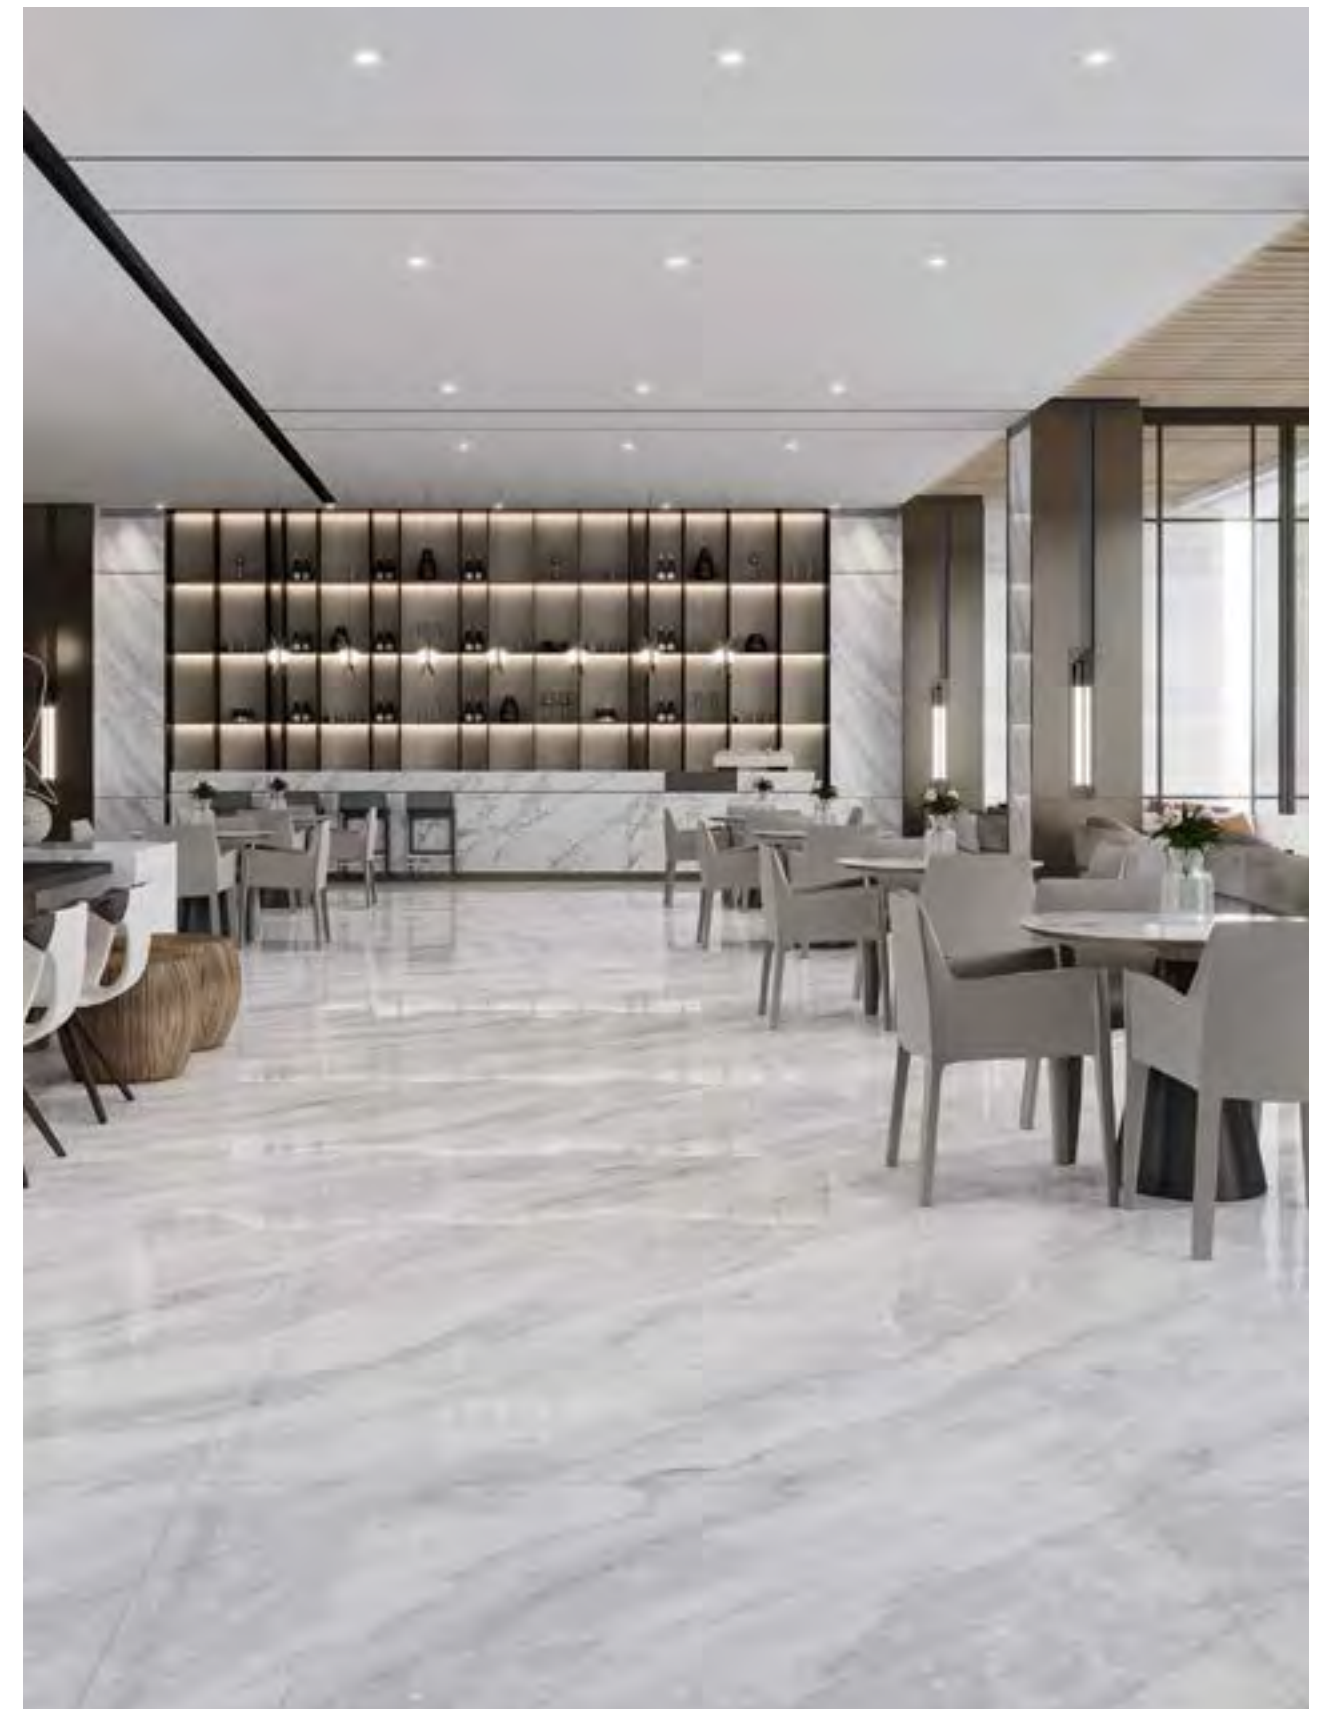

IPGM157907 750x1500mm 6 PATTERNS 10.5mm M525

MONTCLAIR DANBY 莫尼卡浅灰

POLISHED

IPGM157912 750x1500mm 6 PATTERNS 10.5mm M525

MADRE BEIGE 嫦娥米黄

POLISHED

KPG157267 750x1500mm 6 PATTERNS 10.5mm M525

IPGM157912 750x1500