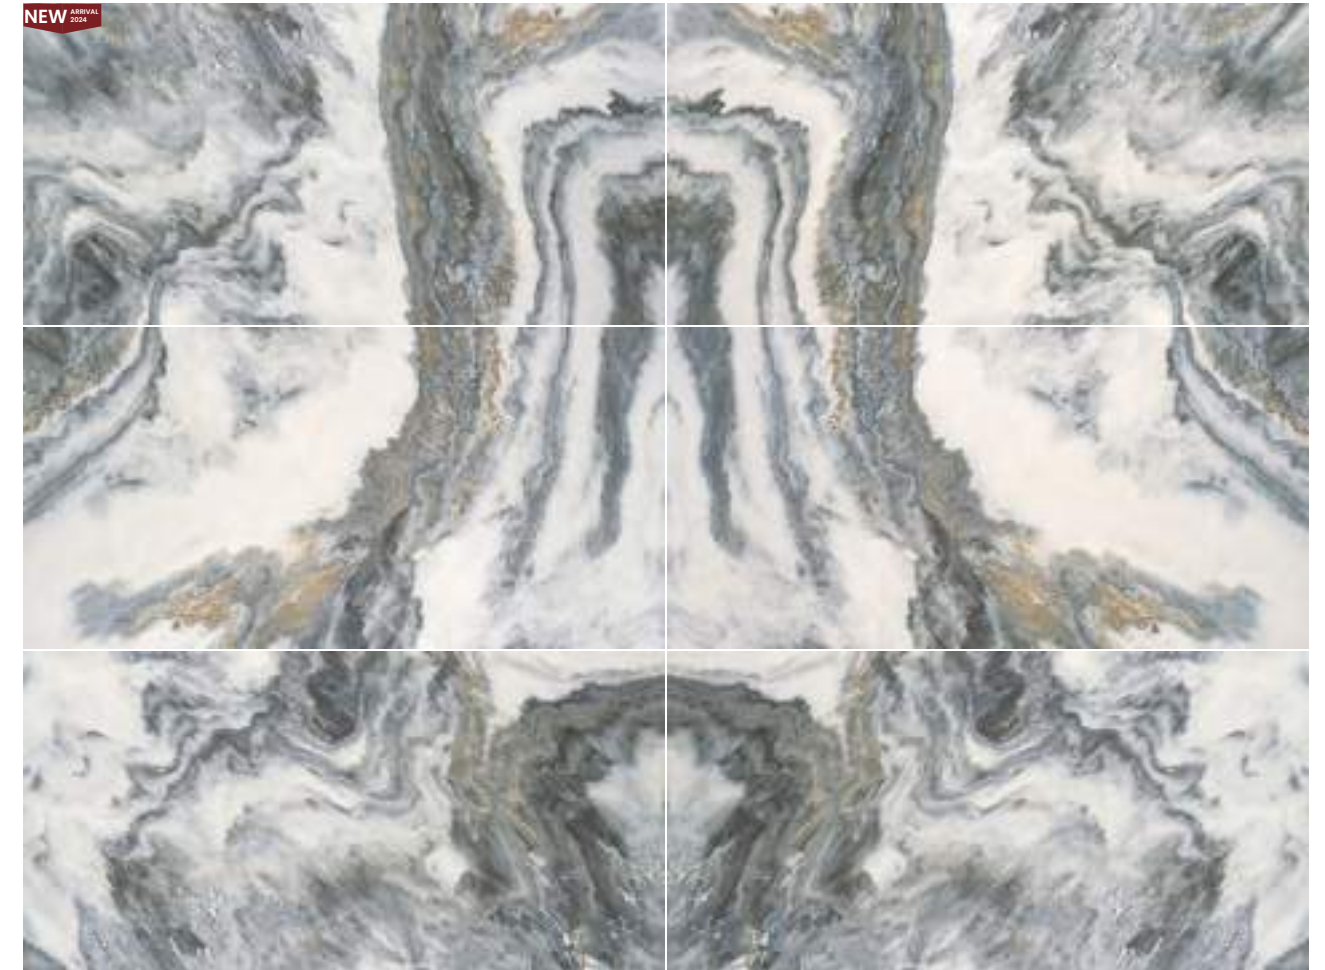

ARABESCUS VEIN LINK

水墨印象

VEIN LINK

M845

VPKG1890008 900x1800mm 6 PATTERNS 10.5mm