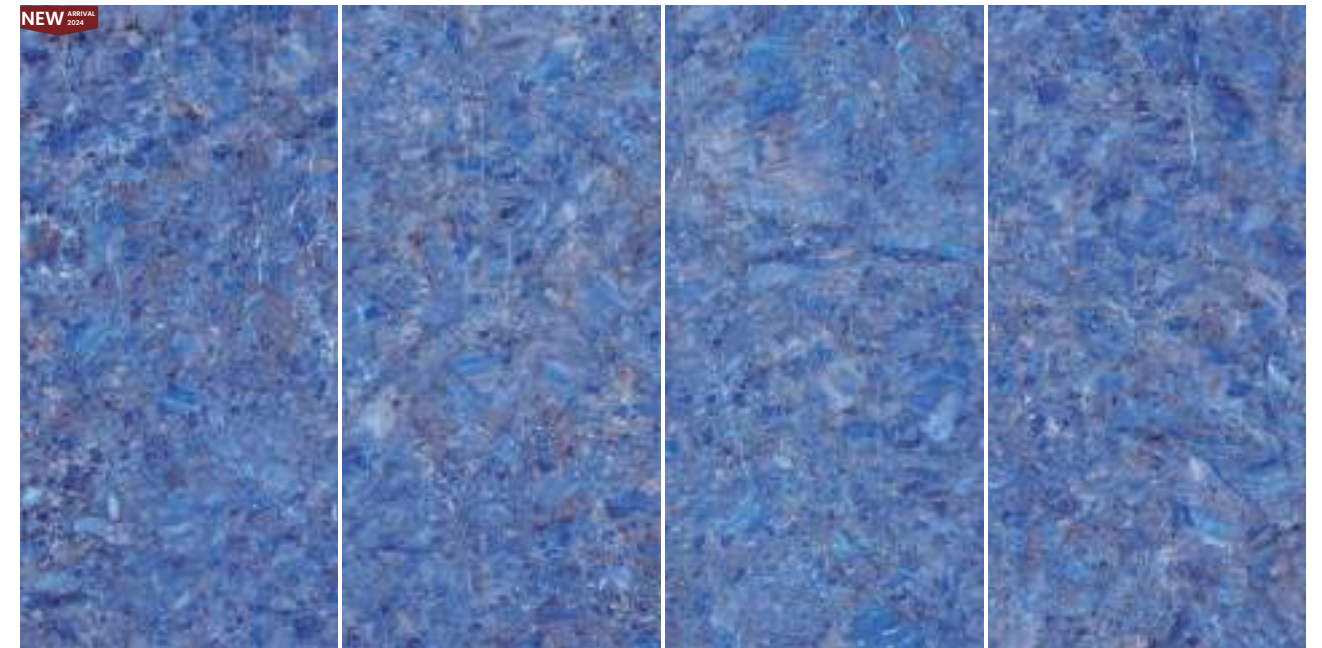

# SAHARAN BEIGE

塞曼沙

M830

HPG1890329

900x1800mm

4 PATTERNS

10.5mm