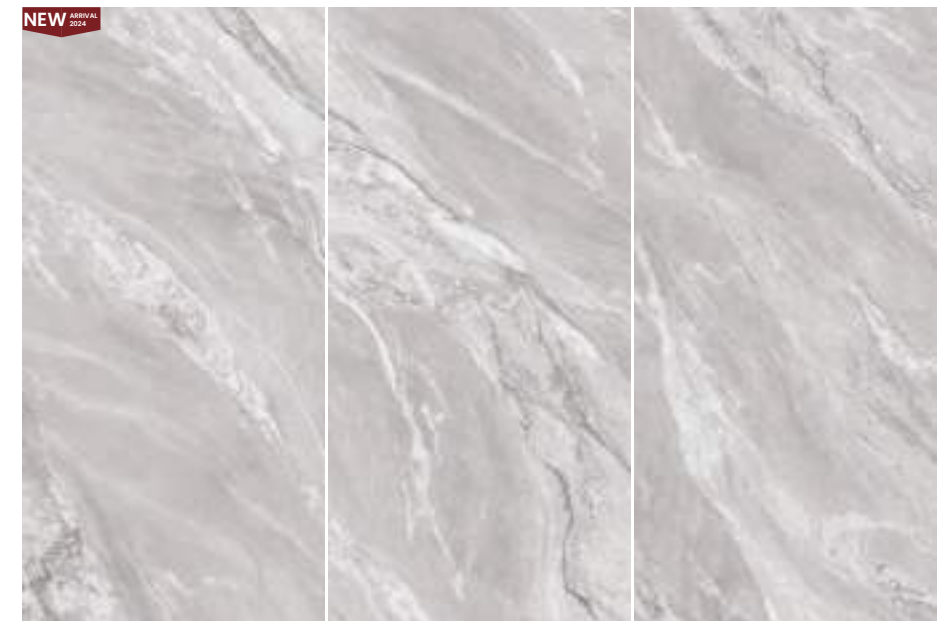

## 摩洛哥 A

VPKG1890012

900x1800mm

3 PATTERNS

10.5mm

M830