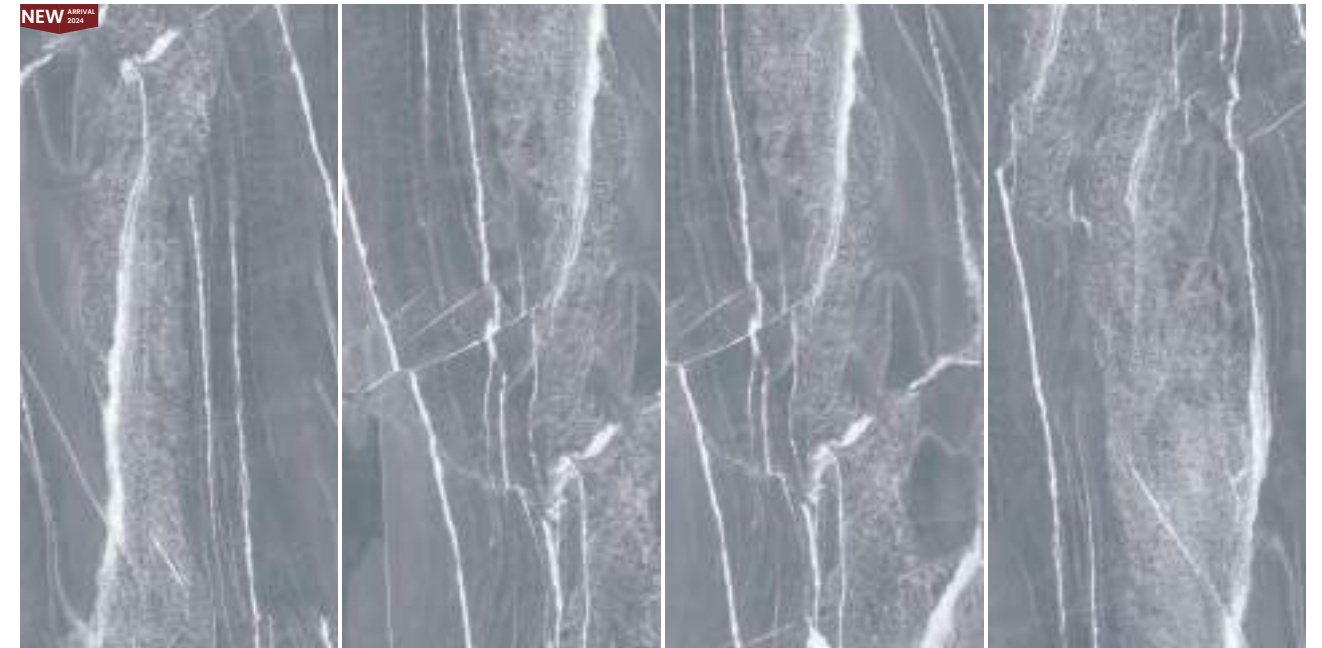

# GRIGIO LUTERO

路德灰

M830

HPG1890328

900x1800mm

4 PATTERNS

10.5mm