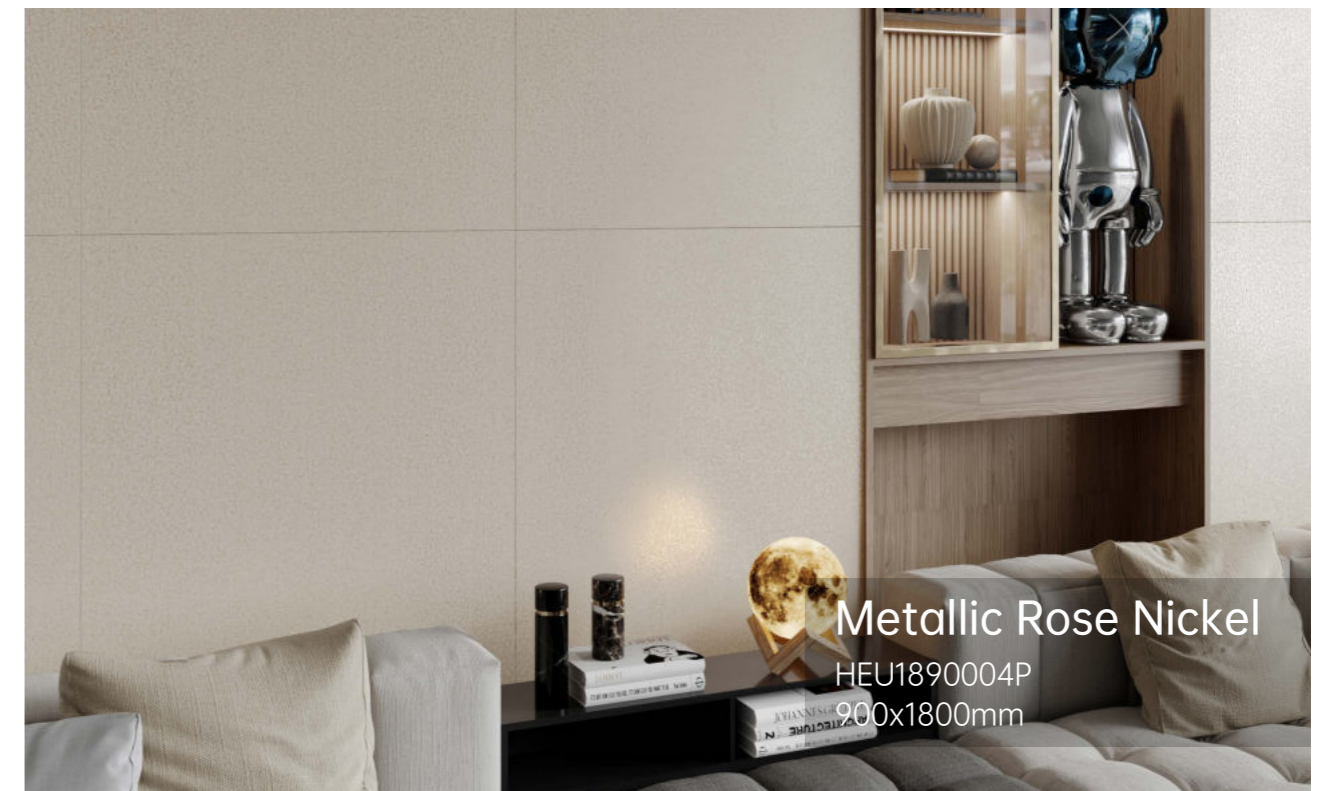

DISCOVER THE METALLIC ROSE

淡雅温柔的星云沙，拥有不染尘世的高级美，动感纹理恣意游走、随光影变化，更显绝美梦幻，打造空间点睛之笔。

Gorgeous Elegant Without Revealing Any Sharpness.