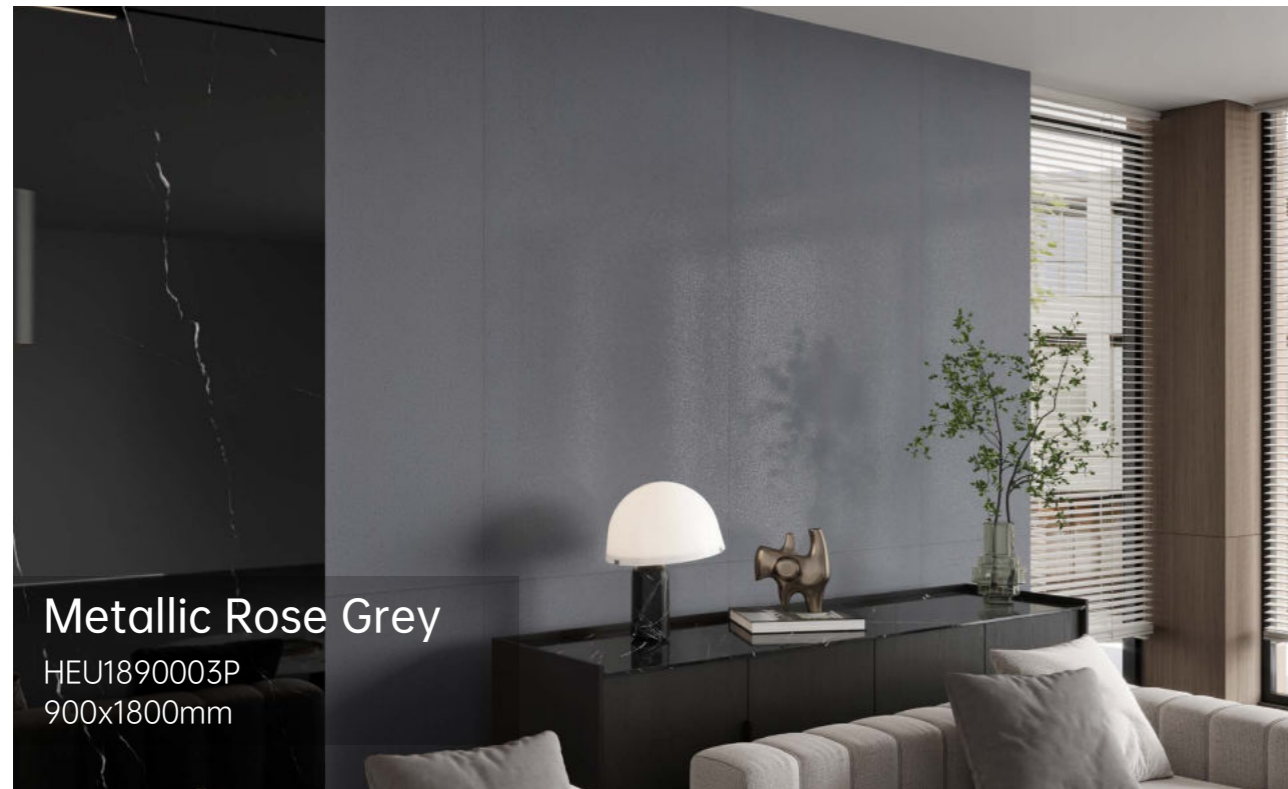

Metallic Rose Grey 星际灰

- ▶ HEU157003P 750x1500mm
- ▶ HEU1890003P 900x1800mm

Metallic Rose Grey

HEU157003P
750x1500mm

DISCOVER THE METALLIC ROSE

灵感来源于宇宙中那抹浩瀚无垠的灰。深灰的基底带出一种坚固恒久的感觉，星光流转间如同将浩瀚星际镶嵌其中，神秘而独特。

The Gray Brings Out A Sense Of Solidity And Permanence.