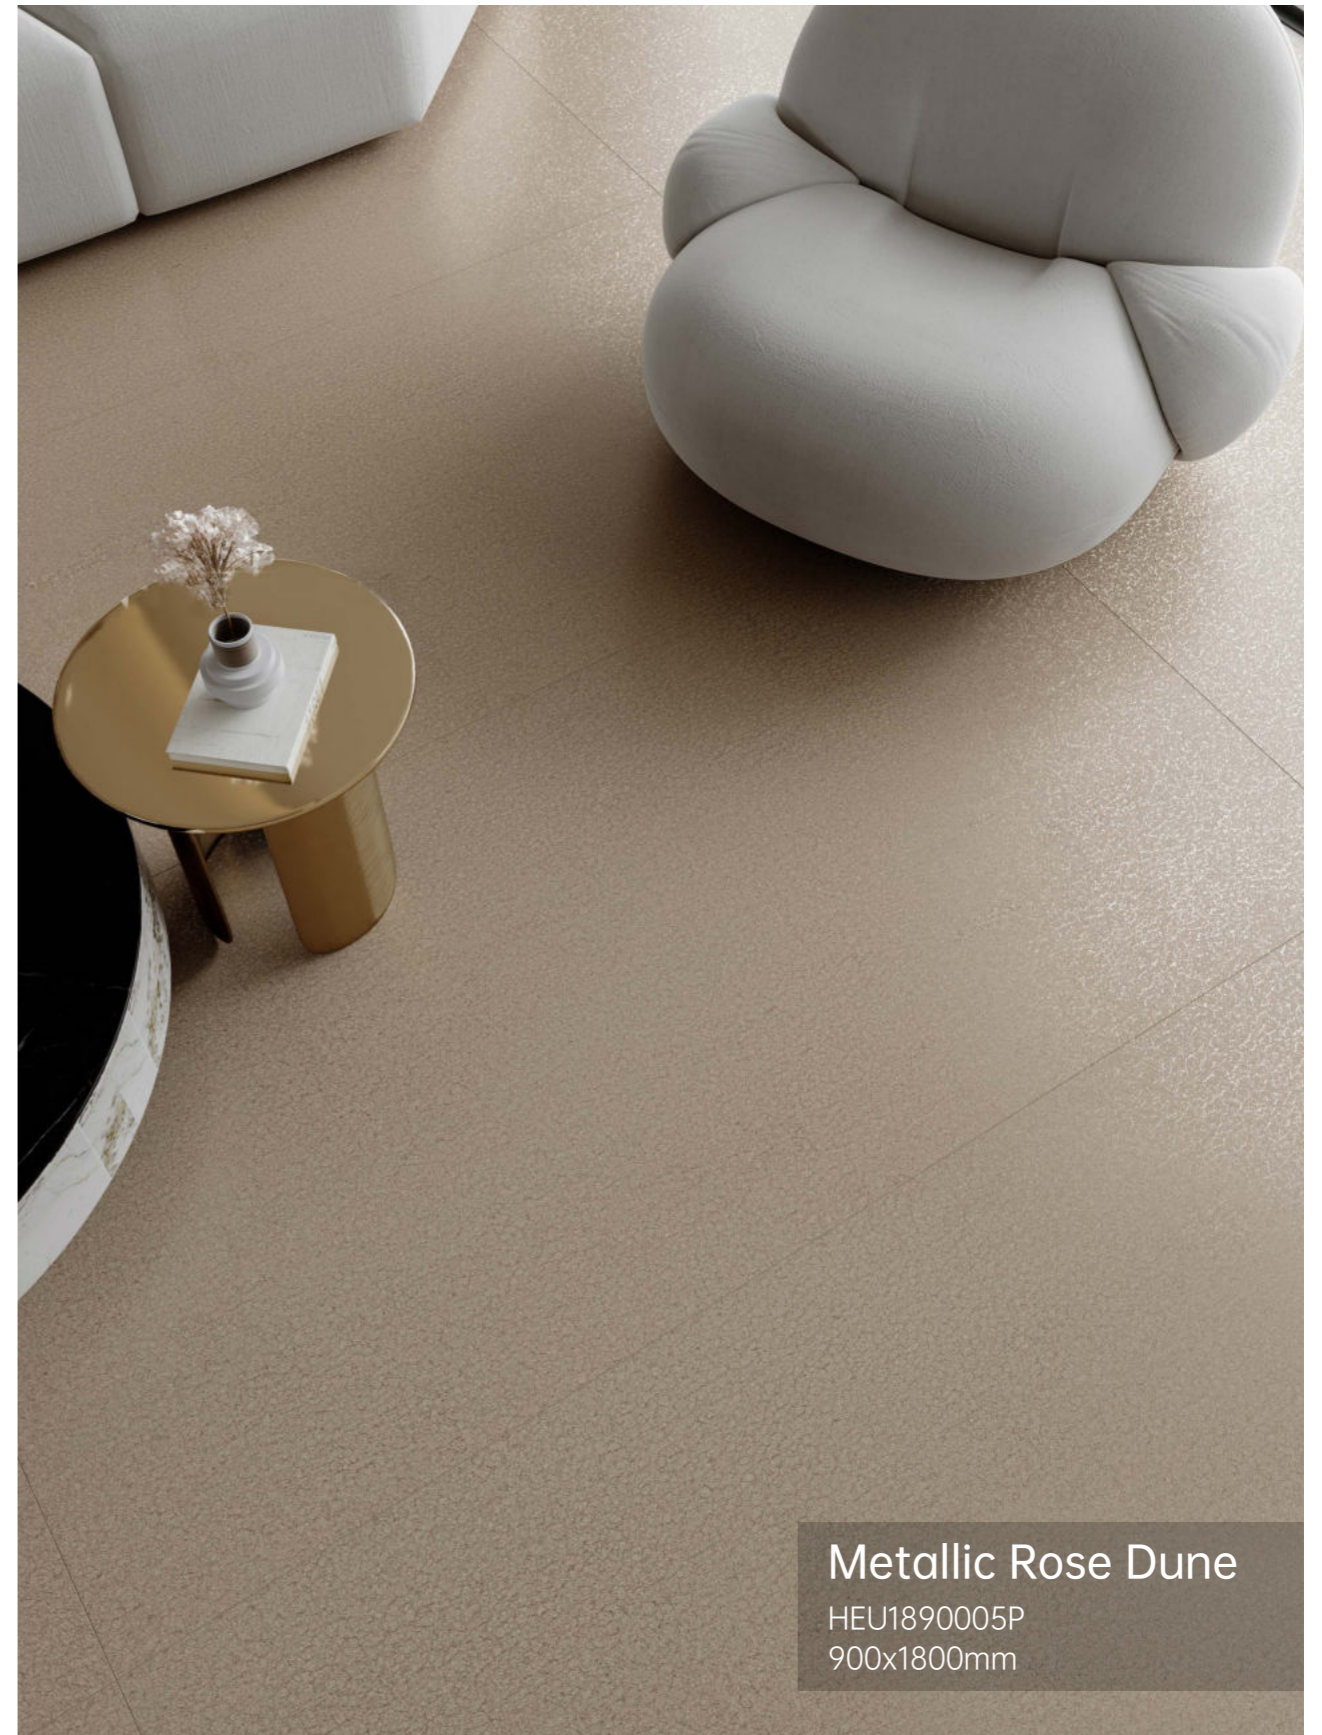

DISCOVER THE METALLIC ROSE

星辉暗现与低饱和咖色的组合，素雅纯净，是浪漫与优雅的相遇。
细腻的星纹复合轻微起伏的颗粒感，层次丰富，散发奢感。

Solid And Permanent, As Mysterious And Unique As The Desert.