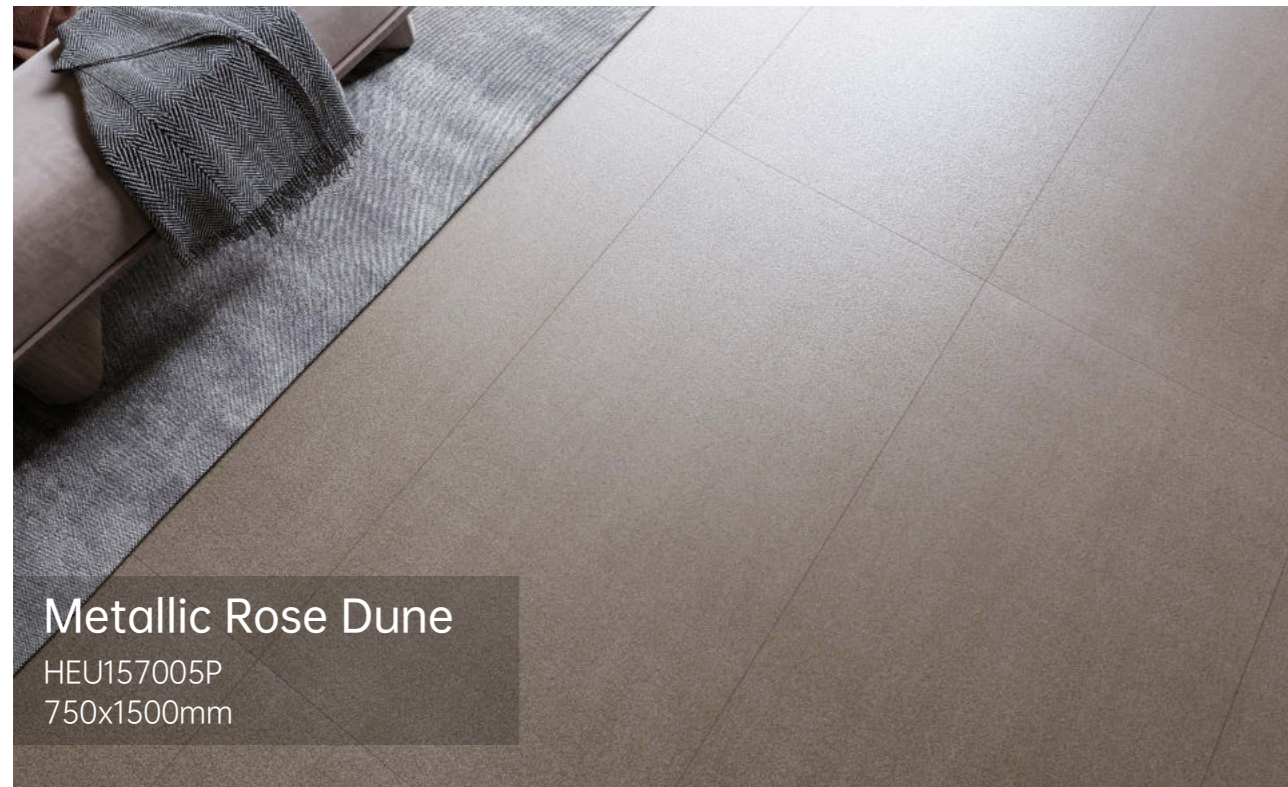

Solid And Permanent, As Mysterious And Unique As The Desert.

Metallic Rose Ebony

HEU1890006P
900x1800mm

Metallic Rose Ebony 星岩棕

▶ HEU157006P 750x1500mm

▶ HEU1890006P 900x1800mm

DISCOVER THE METALLIC ROSE

探索星际岩层深处的美感，些许星光闪烁的点缀，在自然与舒适中透露着沉稳底蕴的素奢格调，给人以温暖醇厚的质感视觉享受。