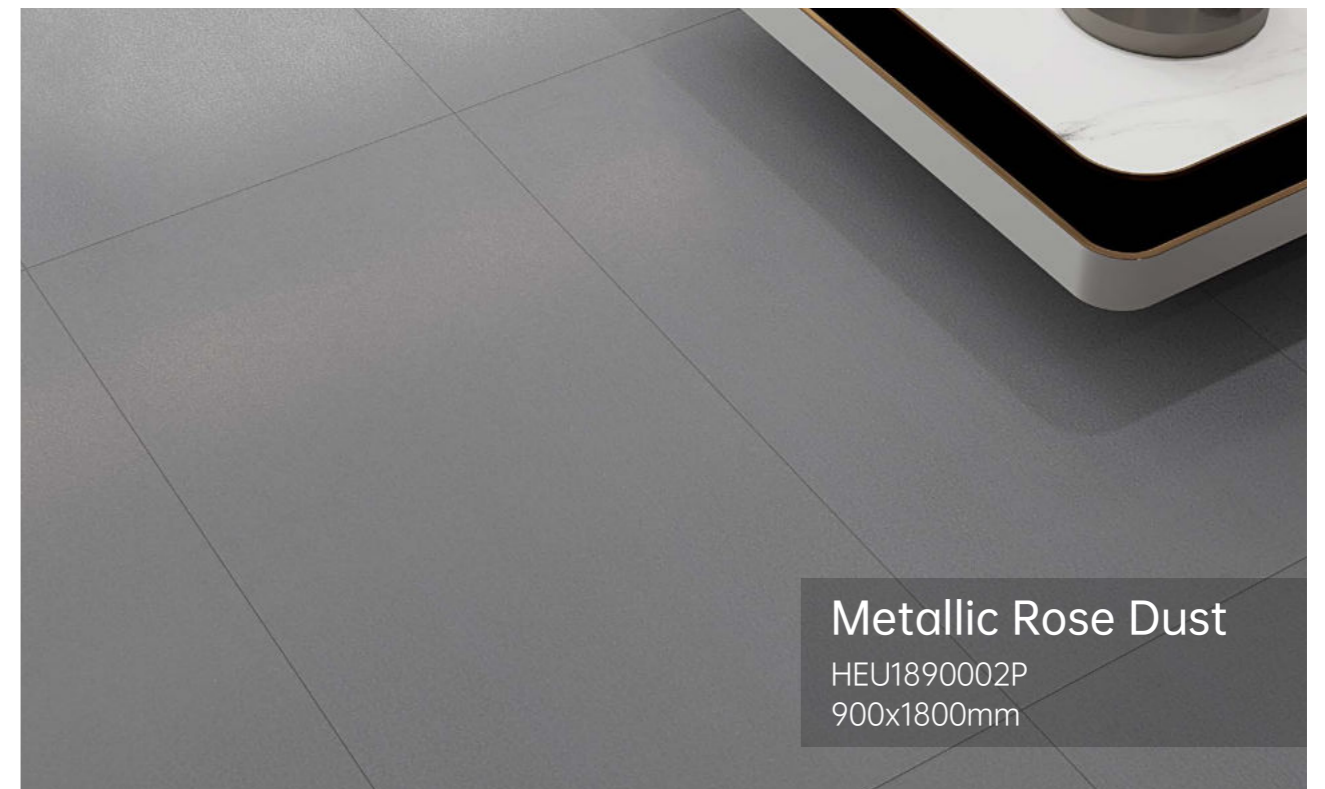

Metallic Rose Dust

HEU1890002P
900x1800mm