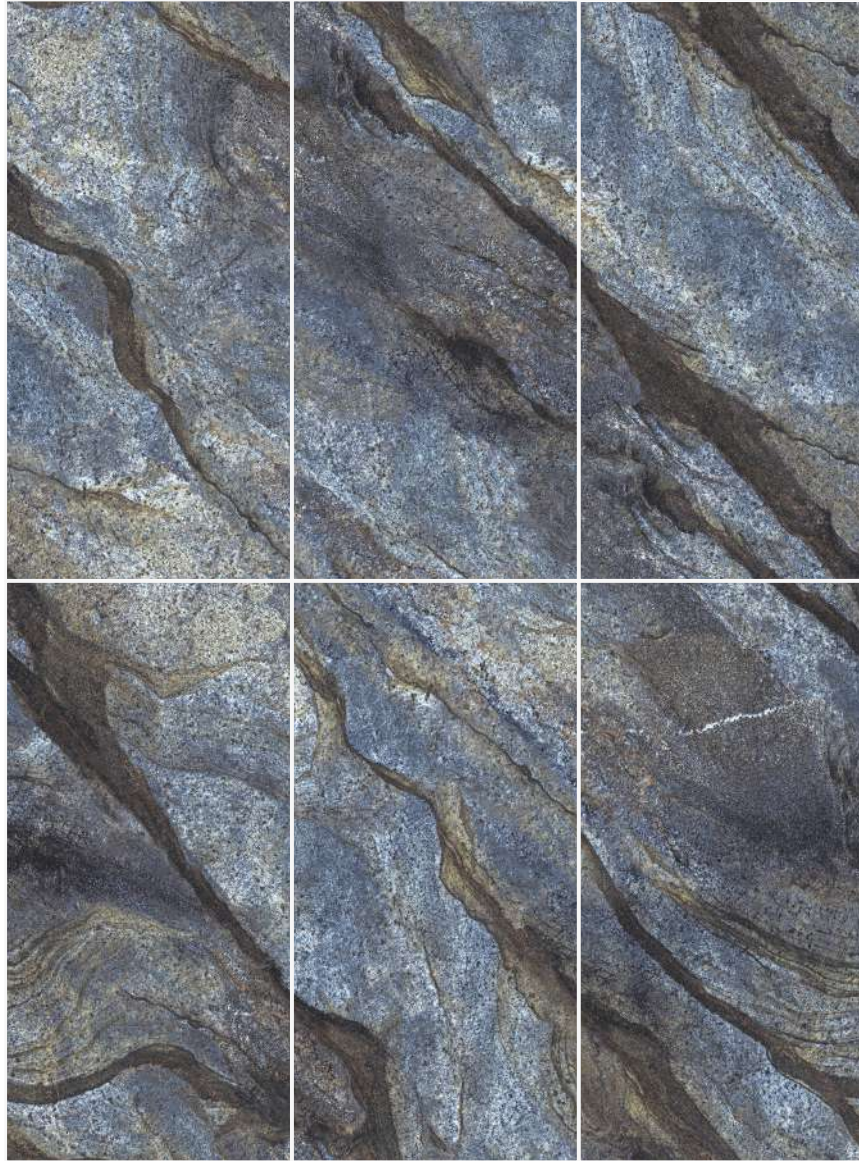

# VENICE ANTICO 威尼斯灰

POLISHED

IPEBM157002

750x1500mm

4 PATTERNS 10.5mm

M550