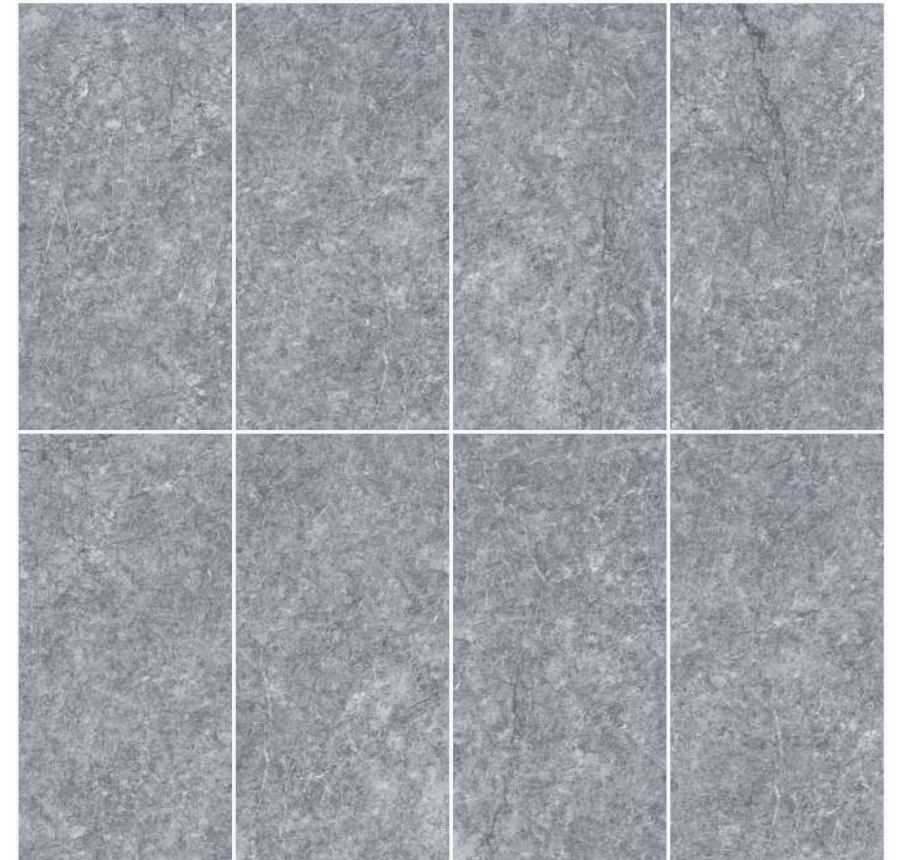

## 维罗纳灰

POLISHED

HPEBM157003

750x1500mm

8 PATTERNS

10.5mm

M550