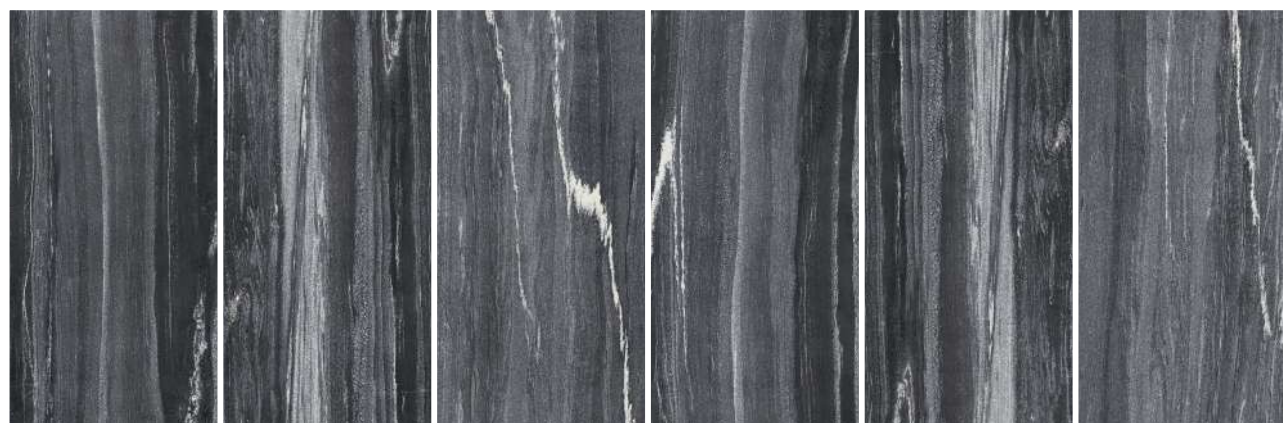

PALISSANDRO BLACK 银河深灰

POLISHED

M560

HPEB157004 750x1500mm
6 PATTERNS 10.5mm