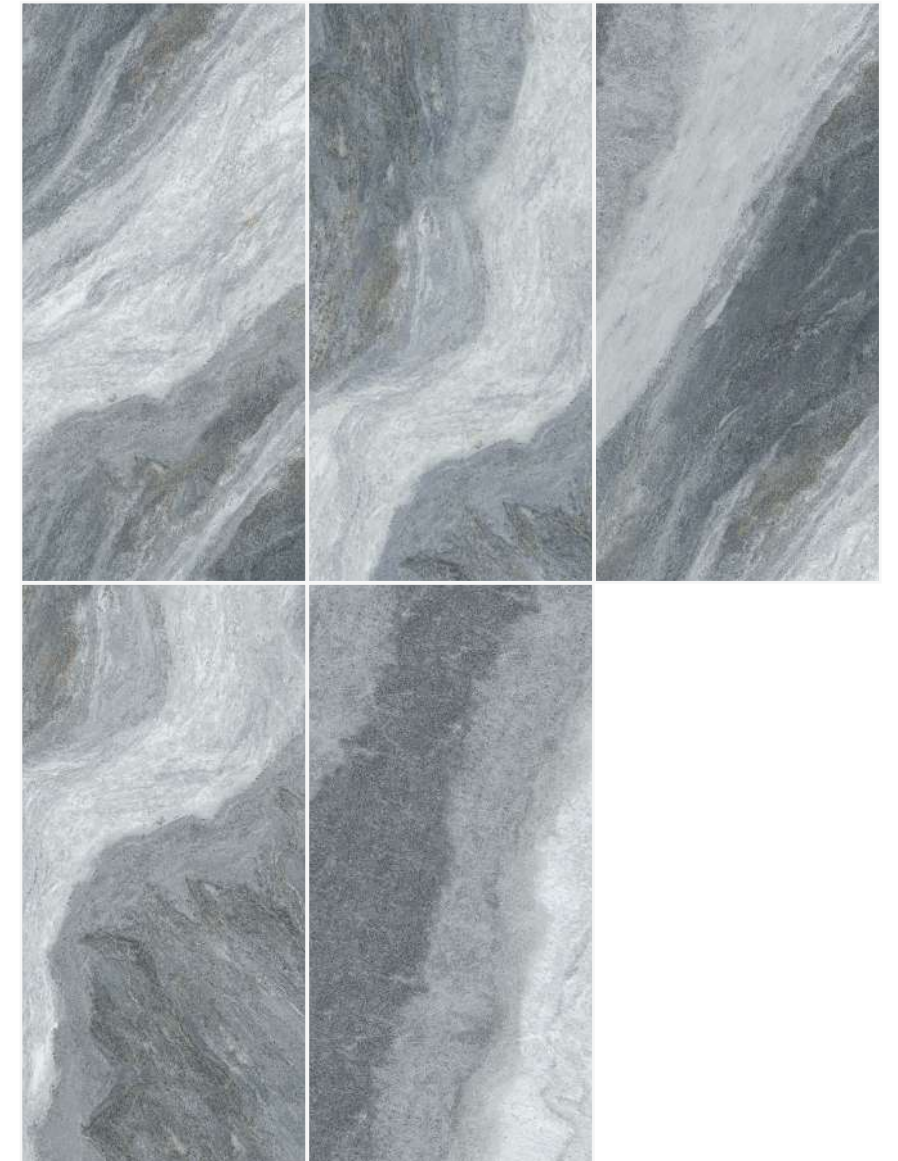

COSMOS GREY

银河灰

POLISHED

TPEBM157003

750x1500mm

5 PATTERNS 10.5mm

M550