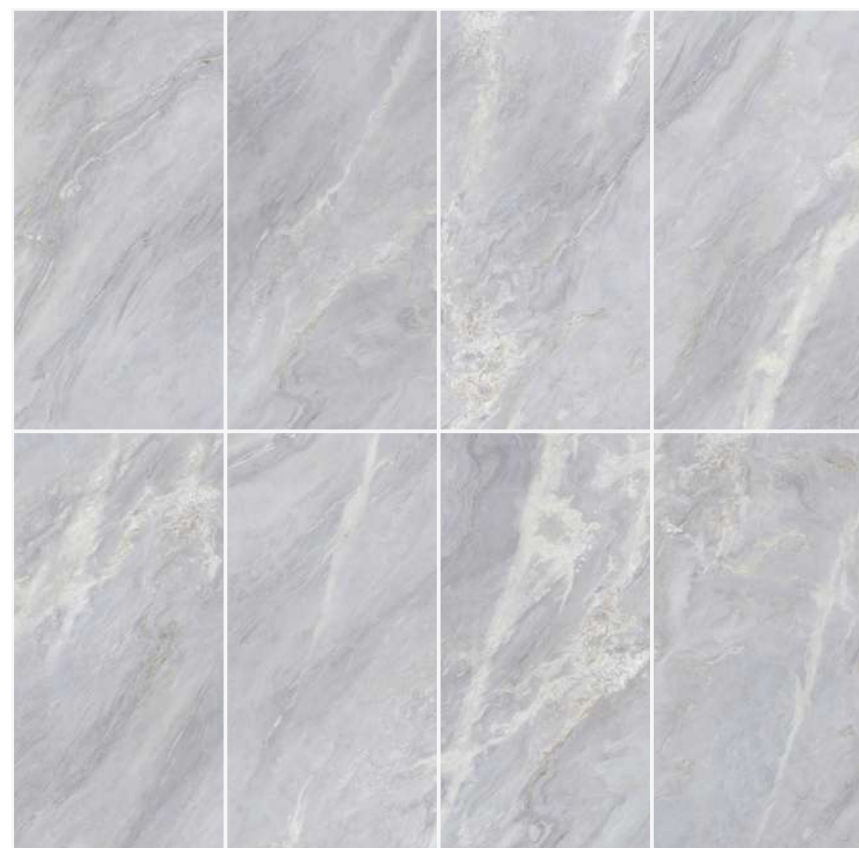

## 维罗纳灰

POLISHED

HPEBM157003

750x1500mm

8 PATTERNS

10.5mm

M550