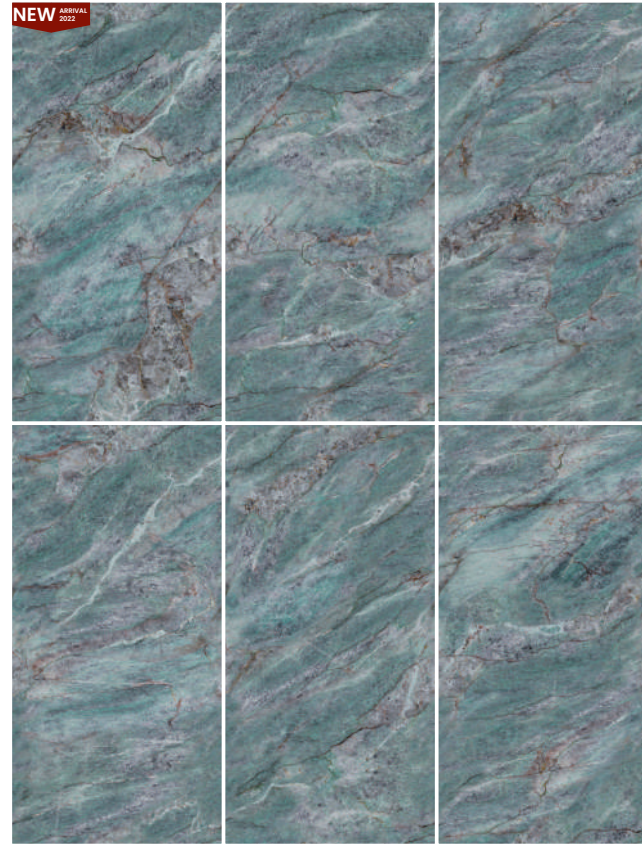

# PLATINUM COLORADO

金沙白

POLISHED

VPEB157002

M550

750x1500mm

6 PATTERNS 10.5mm