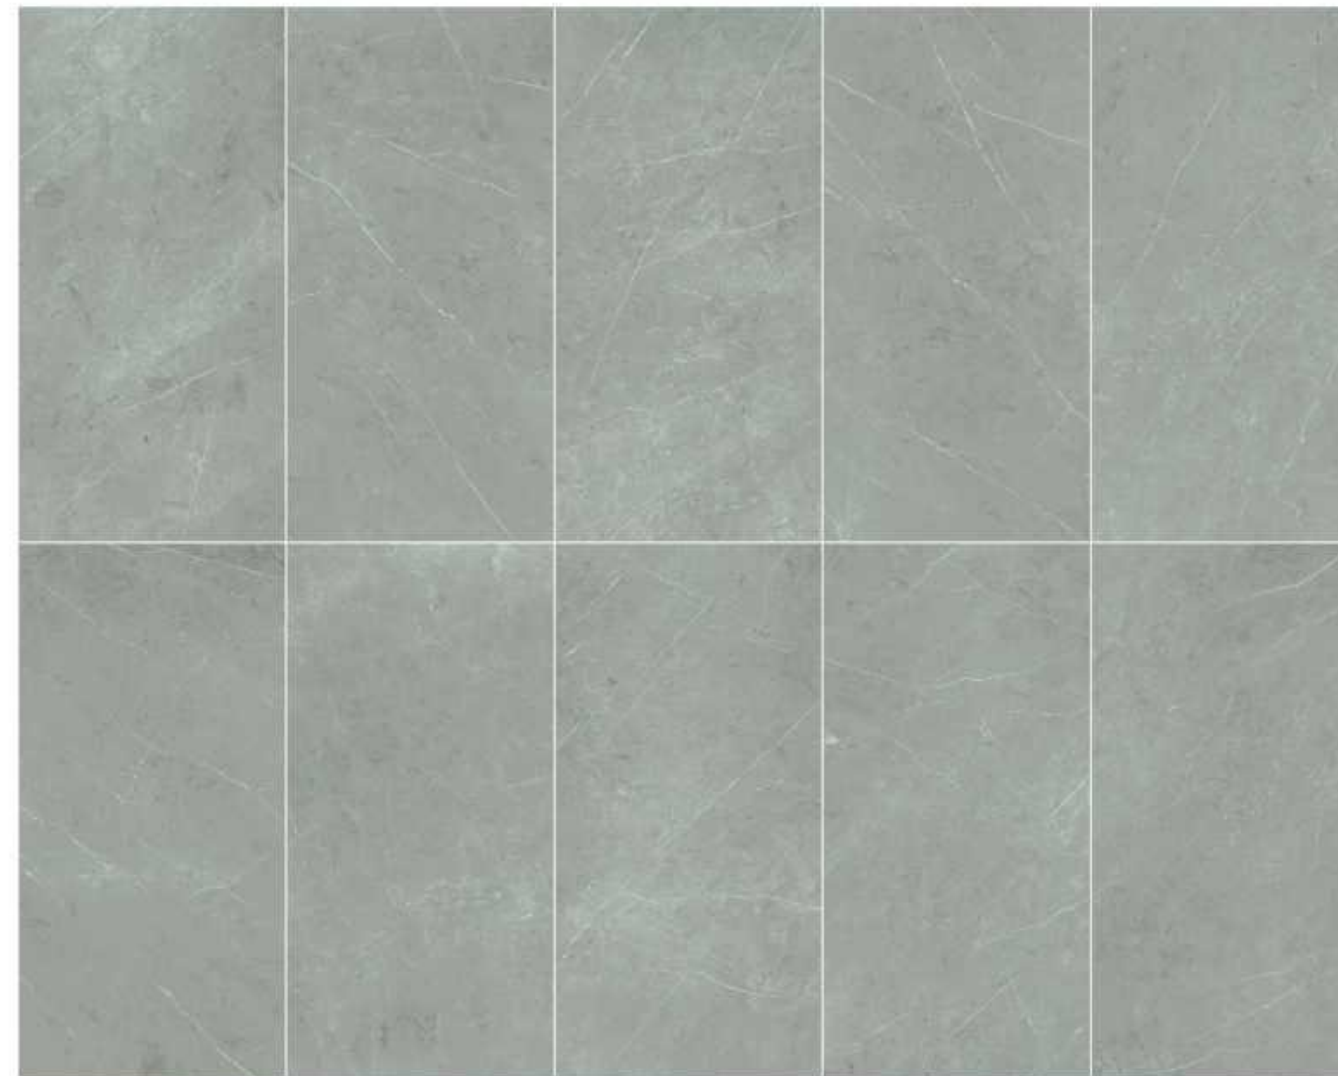

The above data is only for reference, the actual data may have discrepancy.

PIETRA GREY - 061/062

SILVER
SERIES

Y1612P6577

SILVER SERIES

The Above Design is for the size in 600x1200mm

SILVER Y1612P6577

SILVER SERIES