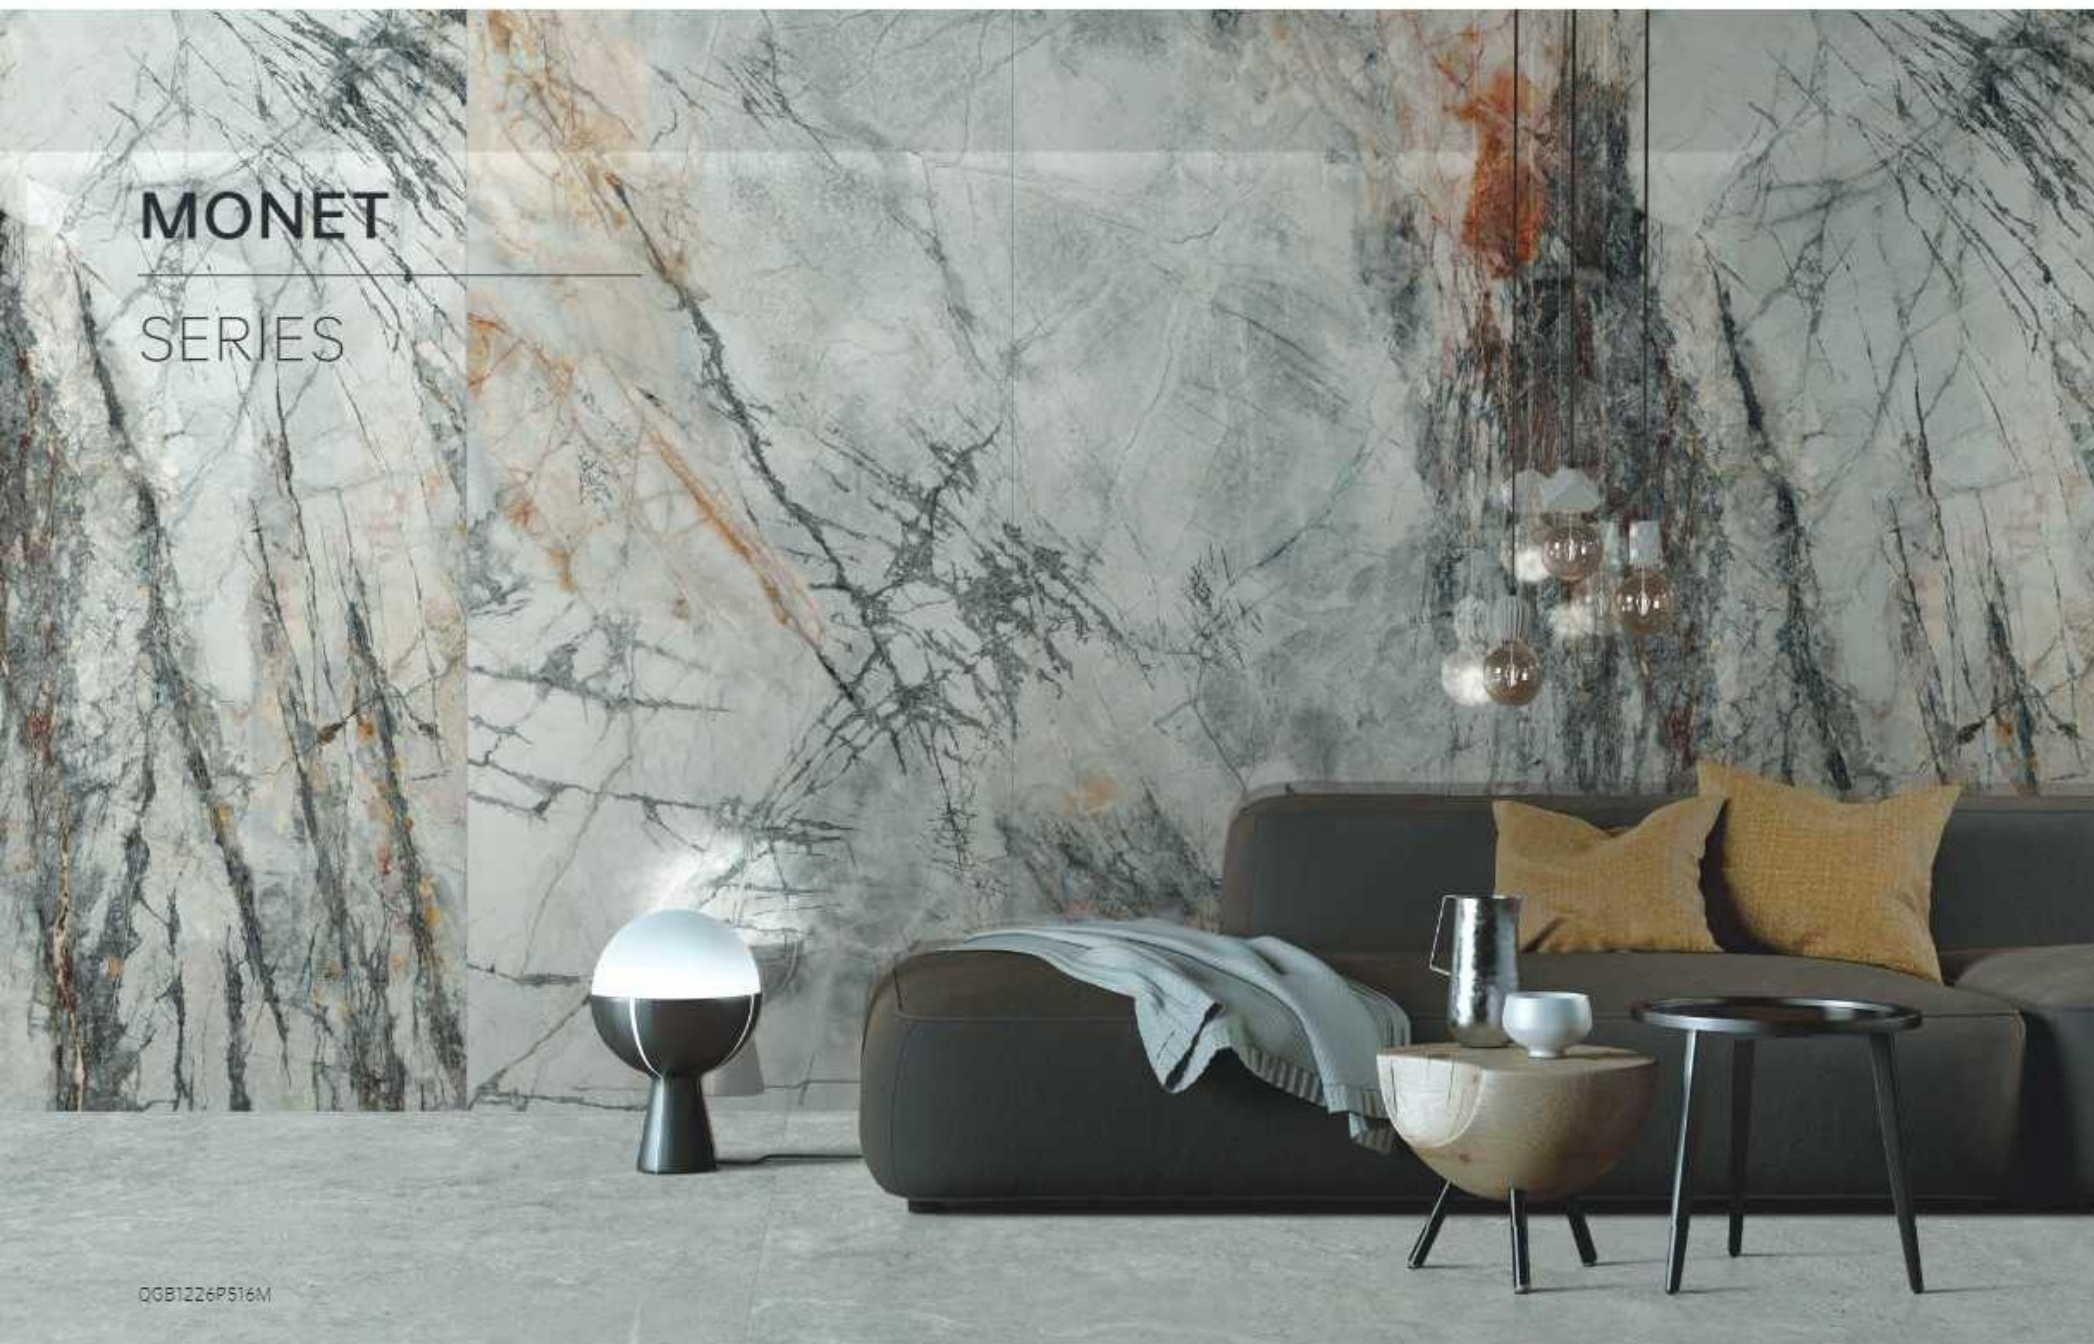

MONET SERIES

QGB1226P516M

MONET SERIES