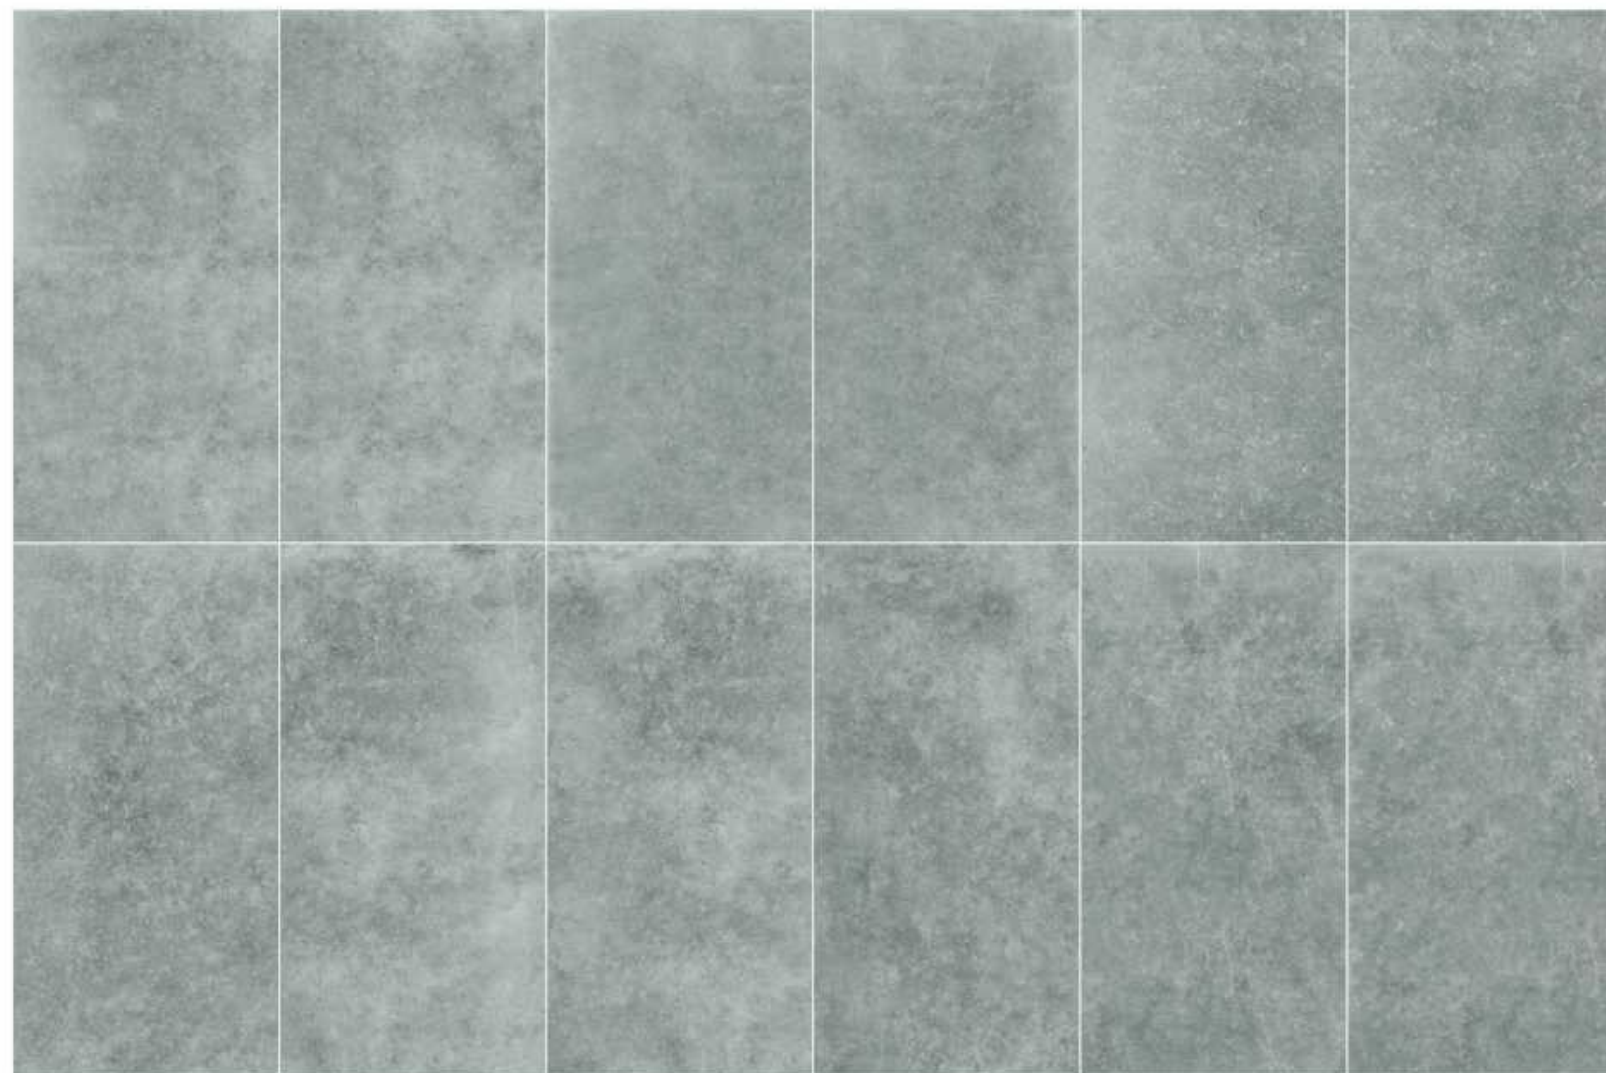

BLUE STONE SERIES

The Above Design is for the size of 600x1200mm.