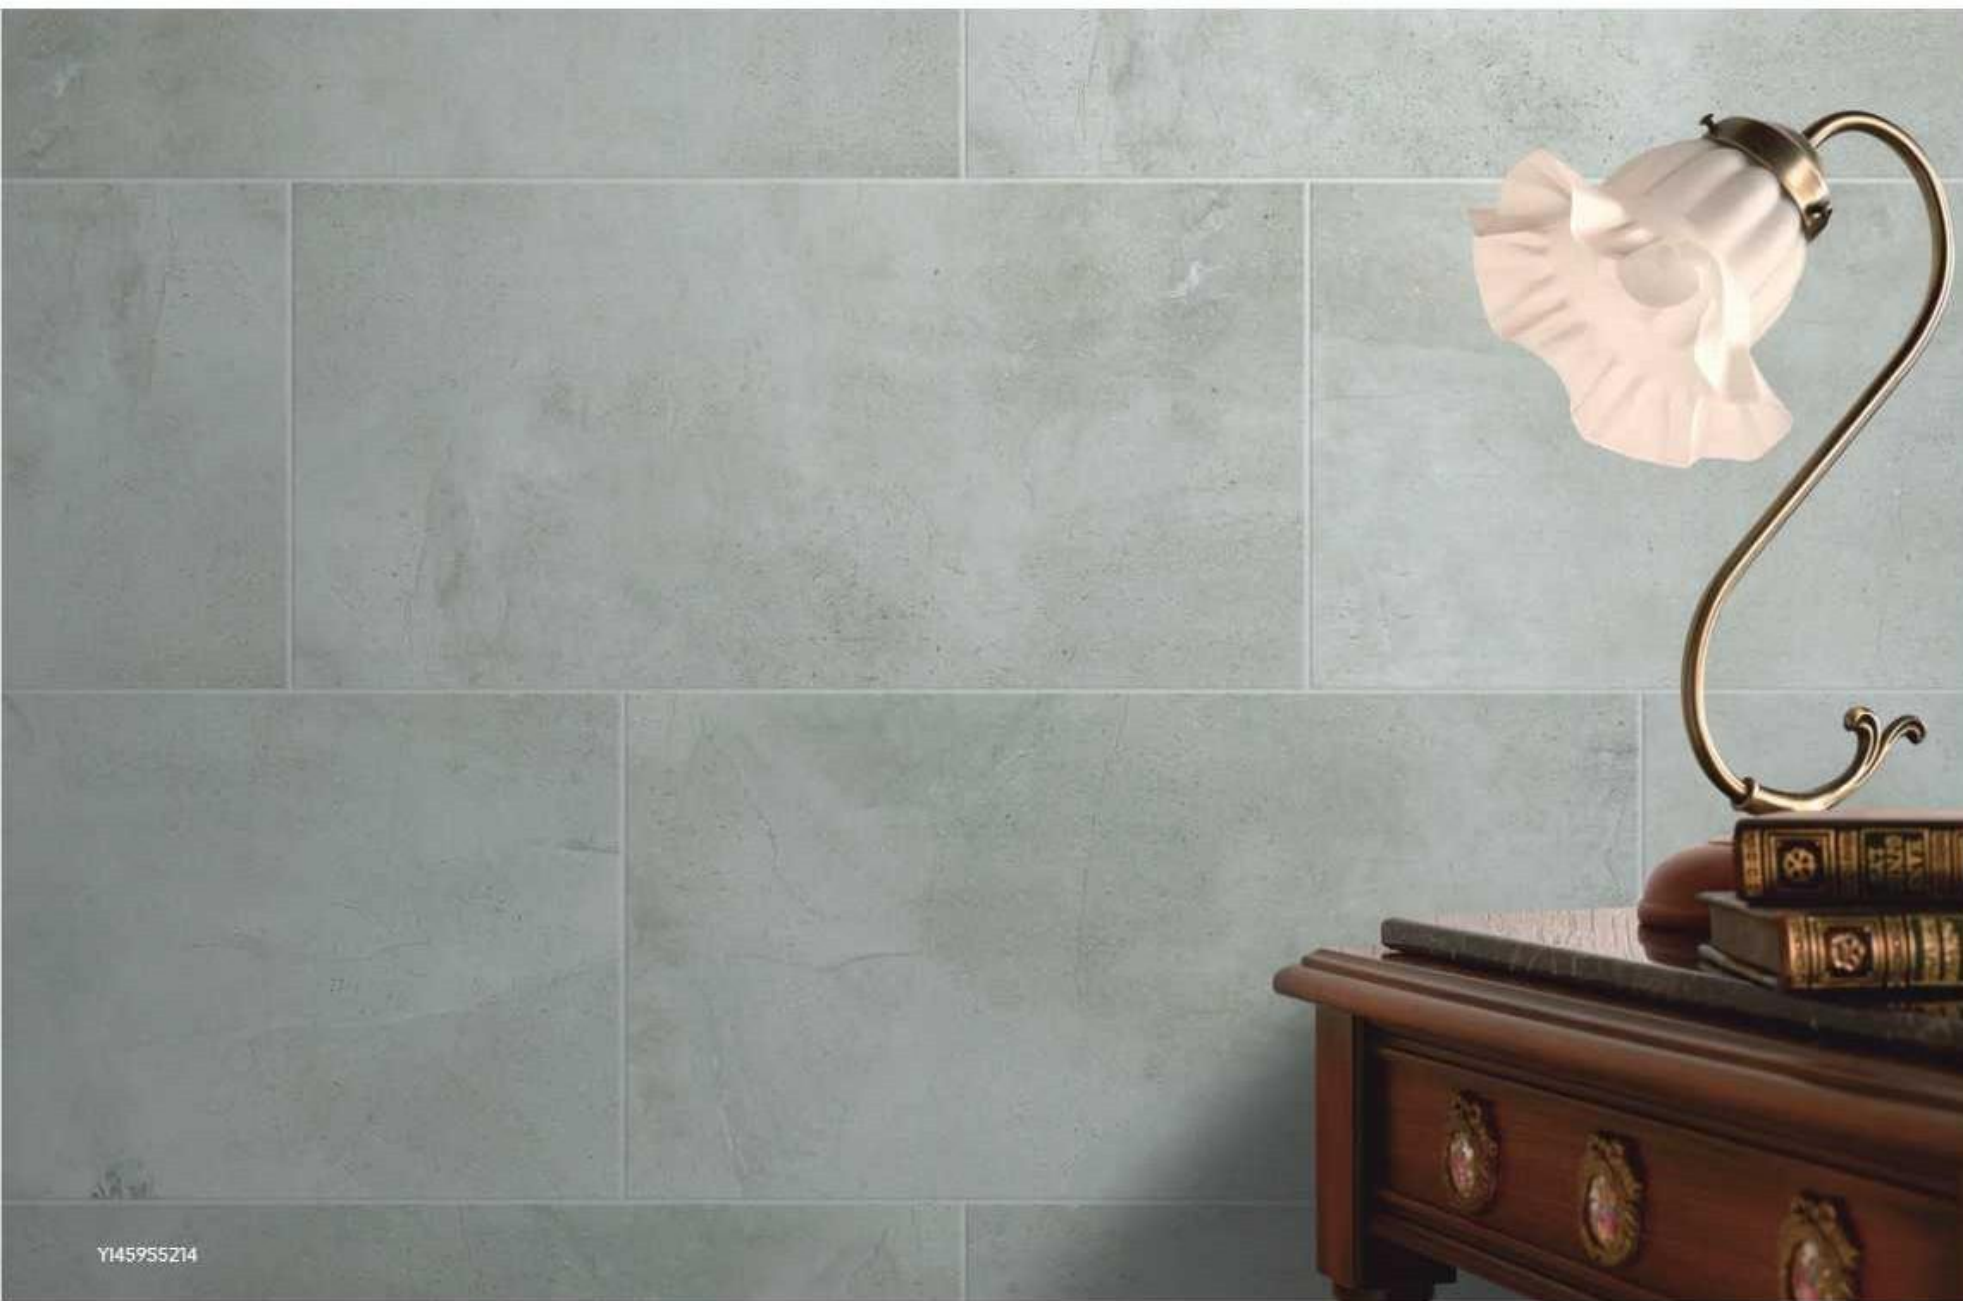

Maxstone (5214)

Maxstone (5216)

Maxstone (5217)

Finished Available: Matt / Softly Polished
Size Available: 297x600mm / 600x600mm / 450x900mm / 600x1200mm

Y145955211

Y1459S5214

Y1459S5216+Y1459S5217

Series	Item Code	Finished	Available Size	Color Variation	PEI	ANTI-Slipery (R Rate)	Usage	Application	Edge Finished
Maxstone	YIS5211	Matt	297×600mm 600×600mm 450×900mm 600×1200mm	V2	3	R9	Residential & Commercial	Wall & Floor	Rectified
	SGIVS5211M	Softly Polished			3	R9			
	YIS5214	Matt			3	R9			
	SGIVS5214M	Softly Polished			3	R9			
	YIS5216	Matt			3	R9			
	SGIVS5216M	Softly Polished			3	R9			
	YIS5217	Matt			3	R9			
	SGIVS5217M	Softly Polished			3	R9			