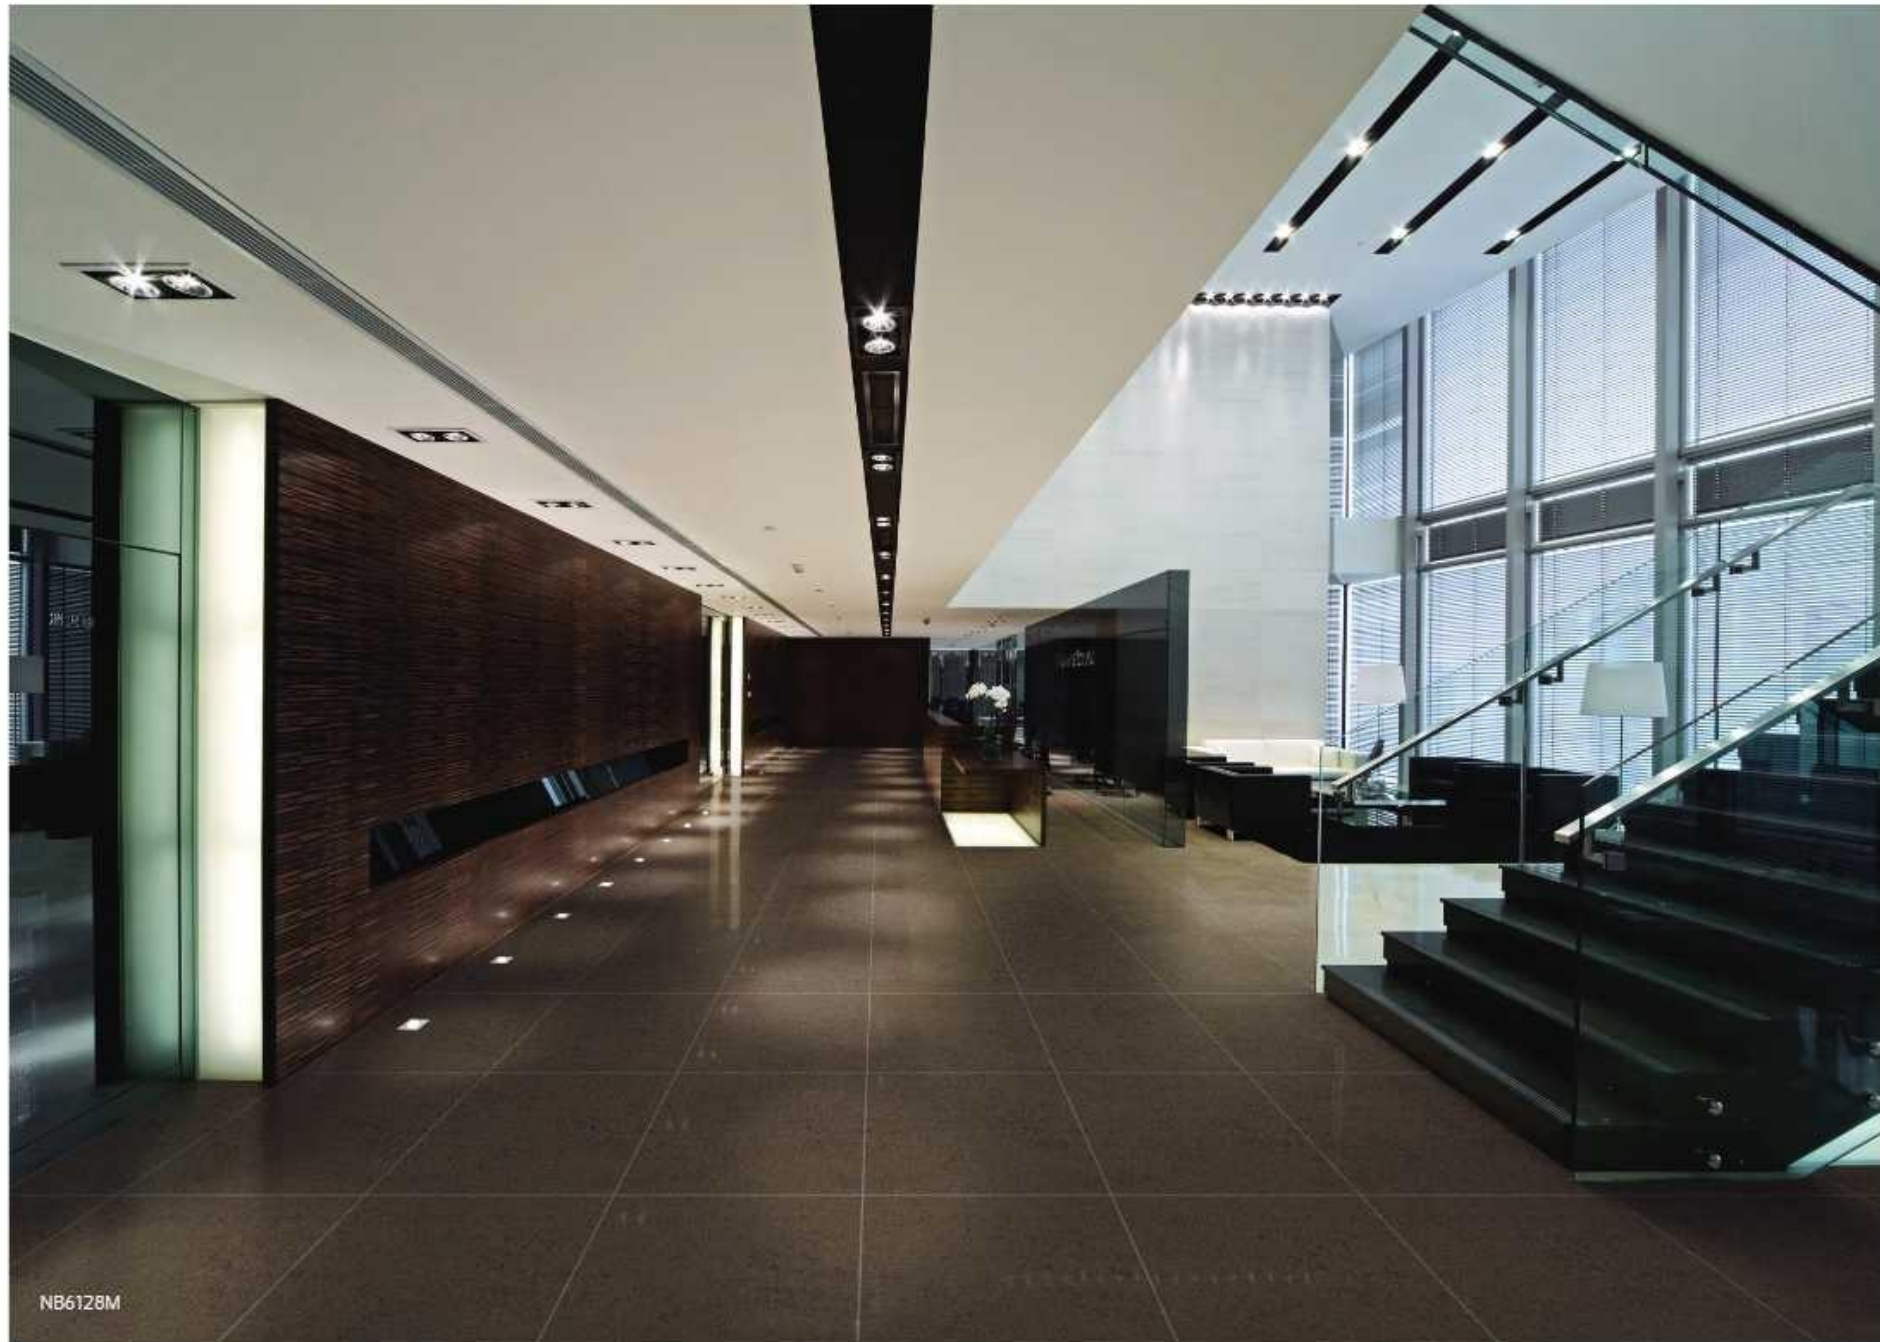

Finished Available: Polished / Matt / Rough
Size Available: 297x600mm / 600x600mm / 800x800mm

DOUBLE LOADING
SERIES

NA106M

NB085M

NB097M

NB121M

NB102M

NB128M