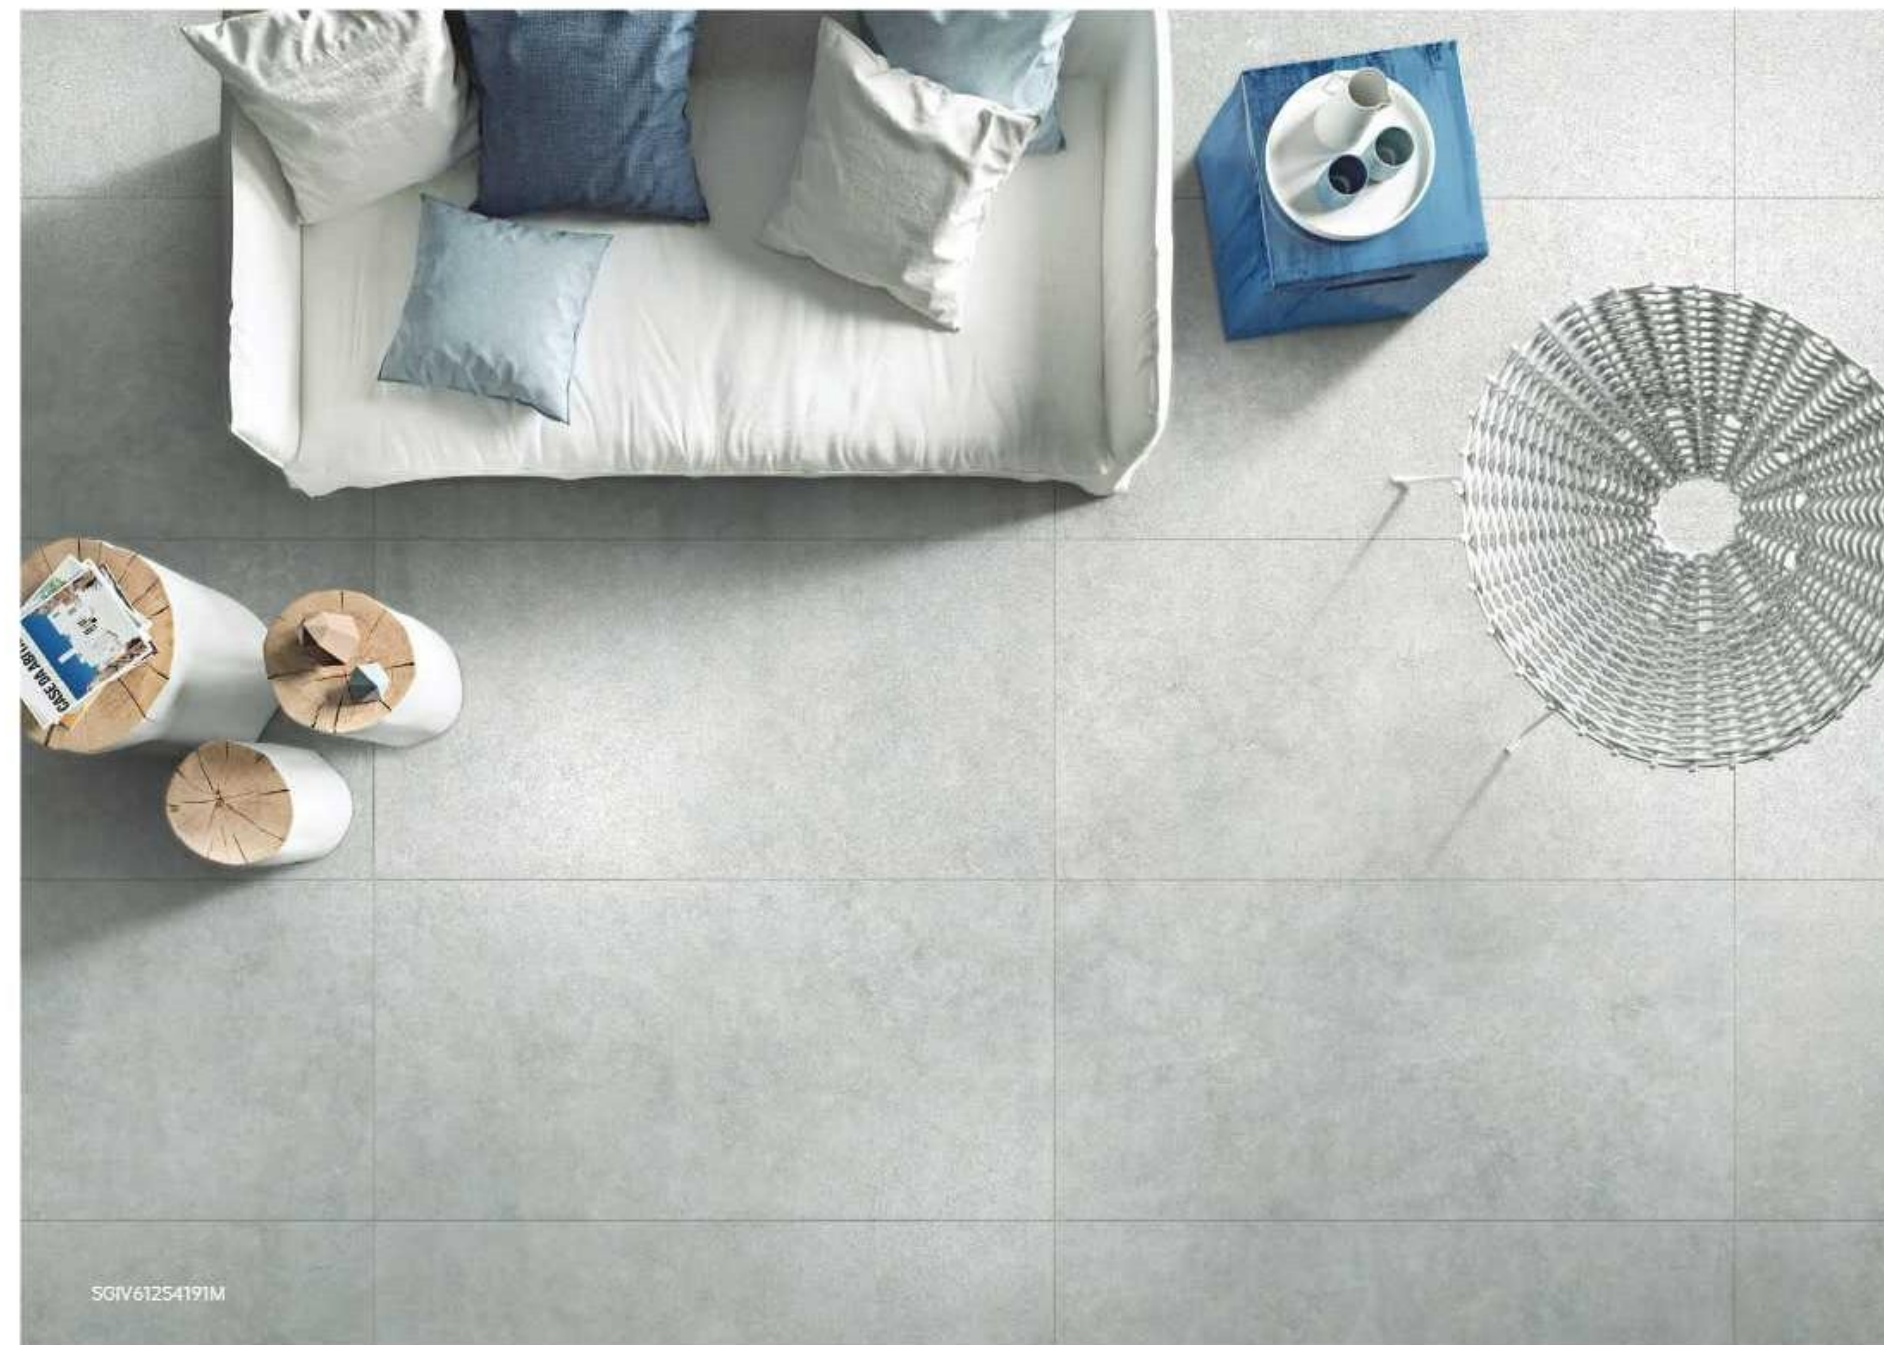

SGIV61254191M