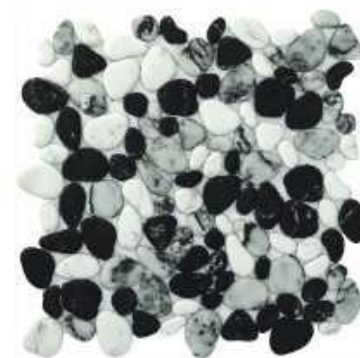

200x1200mm

Wood Original

200x1200mm

GLASS MOSAIC

SERIES

PMGM309

GLASS MOSAIC

PMGM301