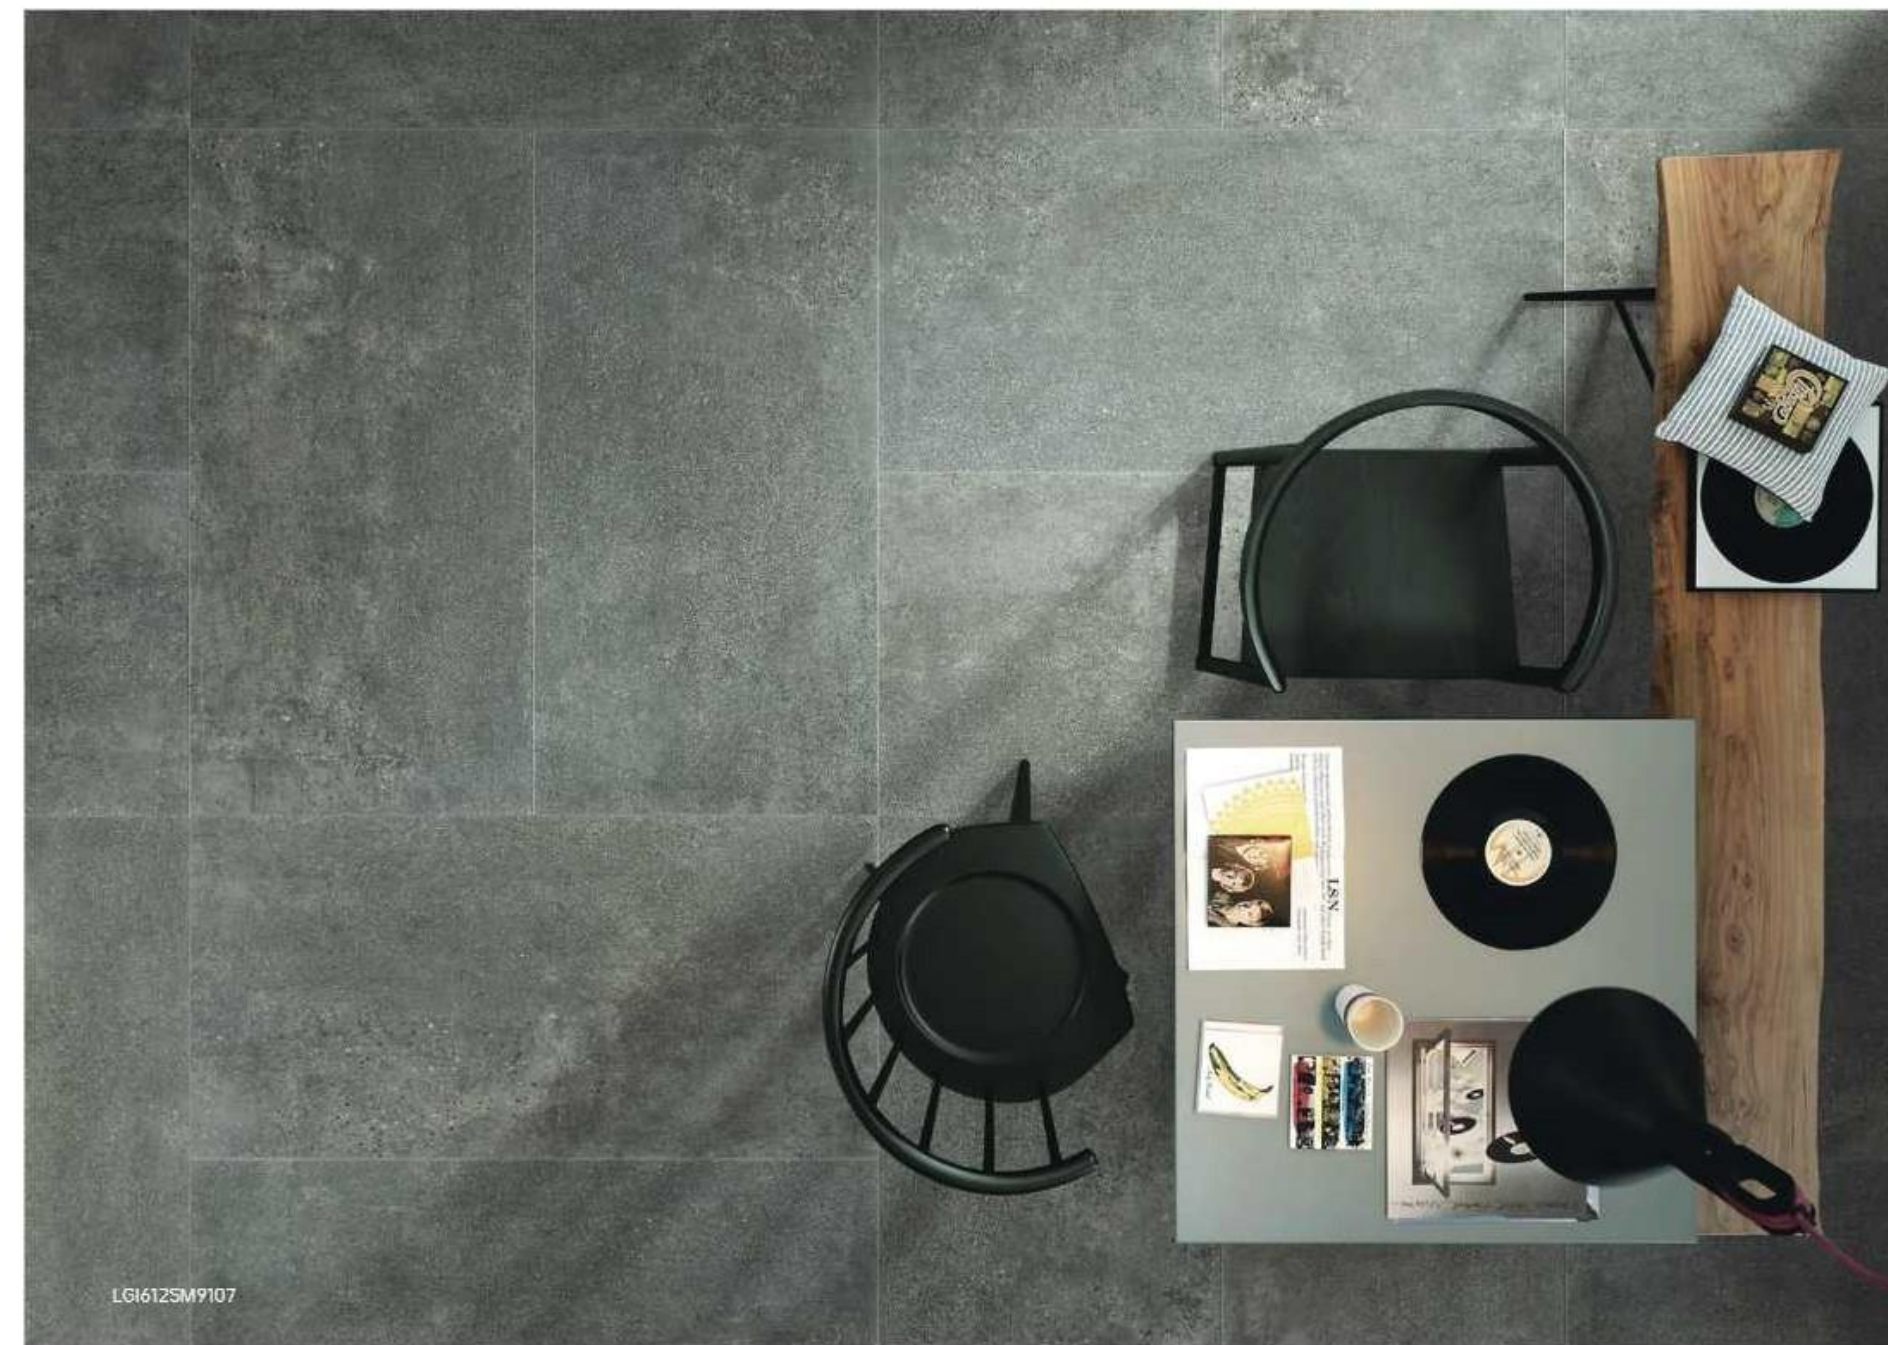

Fiji (9102)

Fiji (9103)

Fiji (9107)

Finished Available: Semi-Polished / Granula Matt / Anti-Slippery Glazed
Size Available: 297x600mm / 600x600mm / 600x1200mm / 450x900mm / 900x1800mm

LGI612SM9107

LG1612SM9102