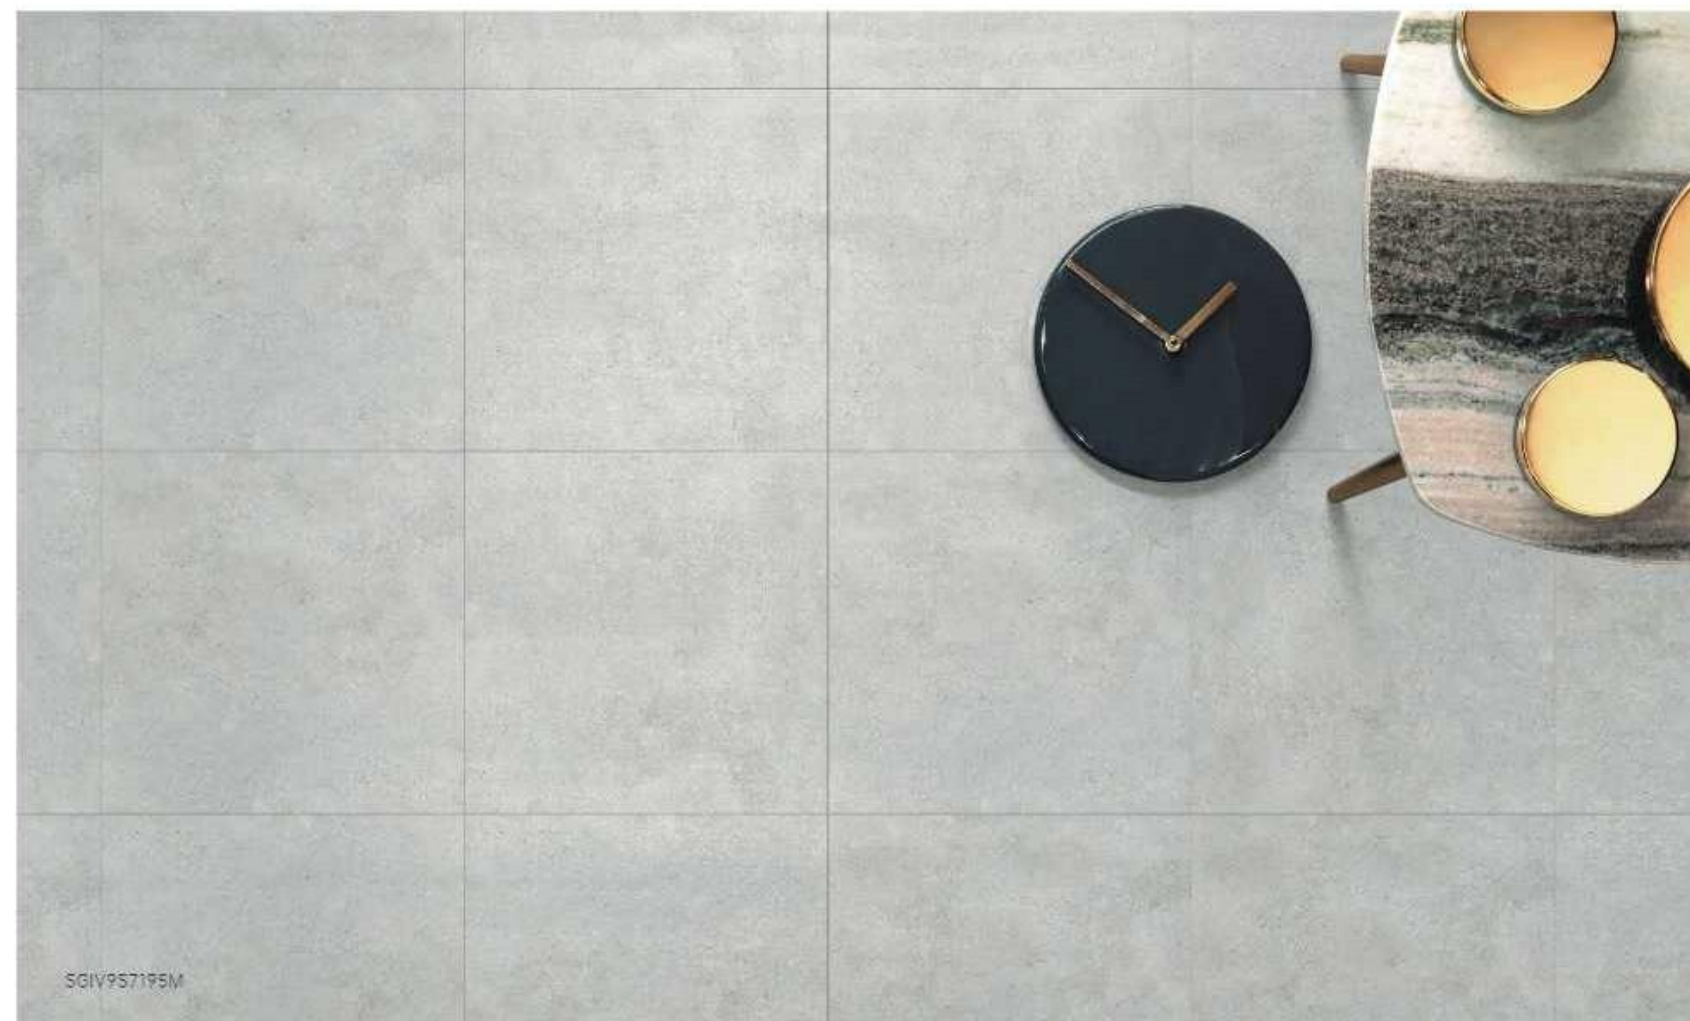

Stellar (7195)

Stellar (7198)

Finished Available: Softly Polished
Size Available: 297x600mm / 600x600mm / 600x1200mm / 450x900mm / 900x900mm / 900x1800mm

SGIV61257191M

STELLAR - 105 / 106

Series	Item Code	Finished	Available Size	Color Variation	PEI	ANTI-Slipery (R Rate)	Usage	Application	Edge Finished
Stellar	SGIV57191M	Softly Polished	297×600mm	V3	3	R9	Residential & Commercial	Wall & Floor	Rectified
	SGIV57193M	Softly Polished	600×600mm		3	R9			
	SGIV57195M	Softly Polished	600×1200mm		3	R9			
	SGIV57198M	Softly Polished	450×900mm 900×900mm 900×1800mm		3	R9			