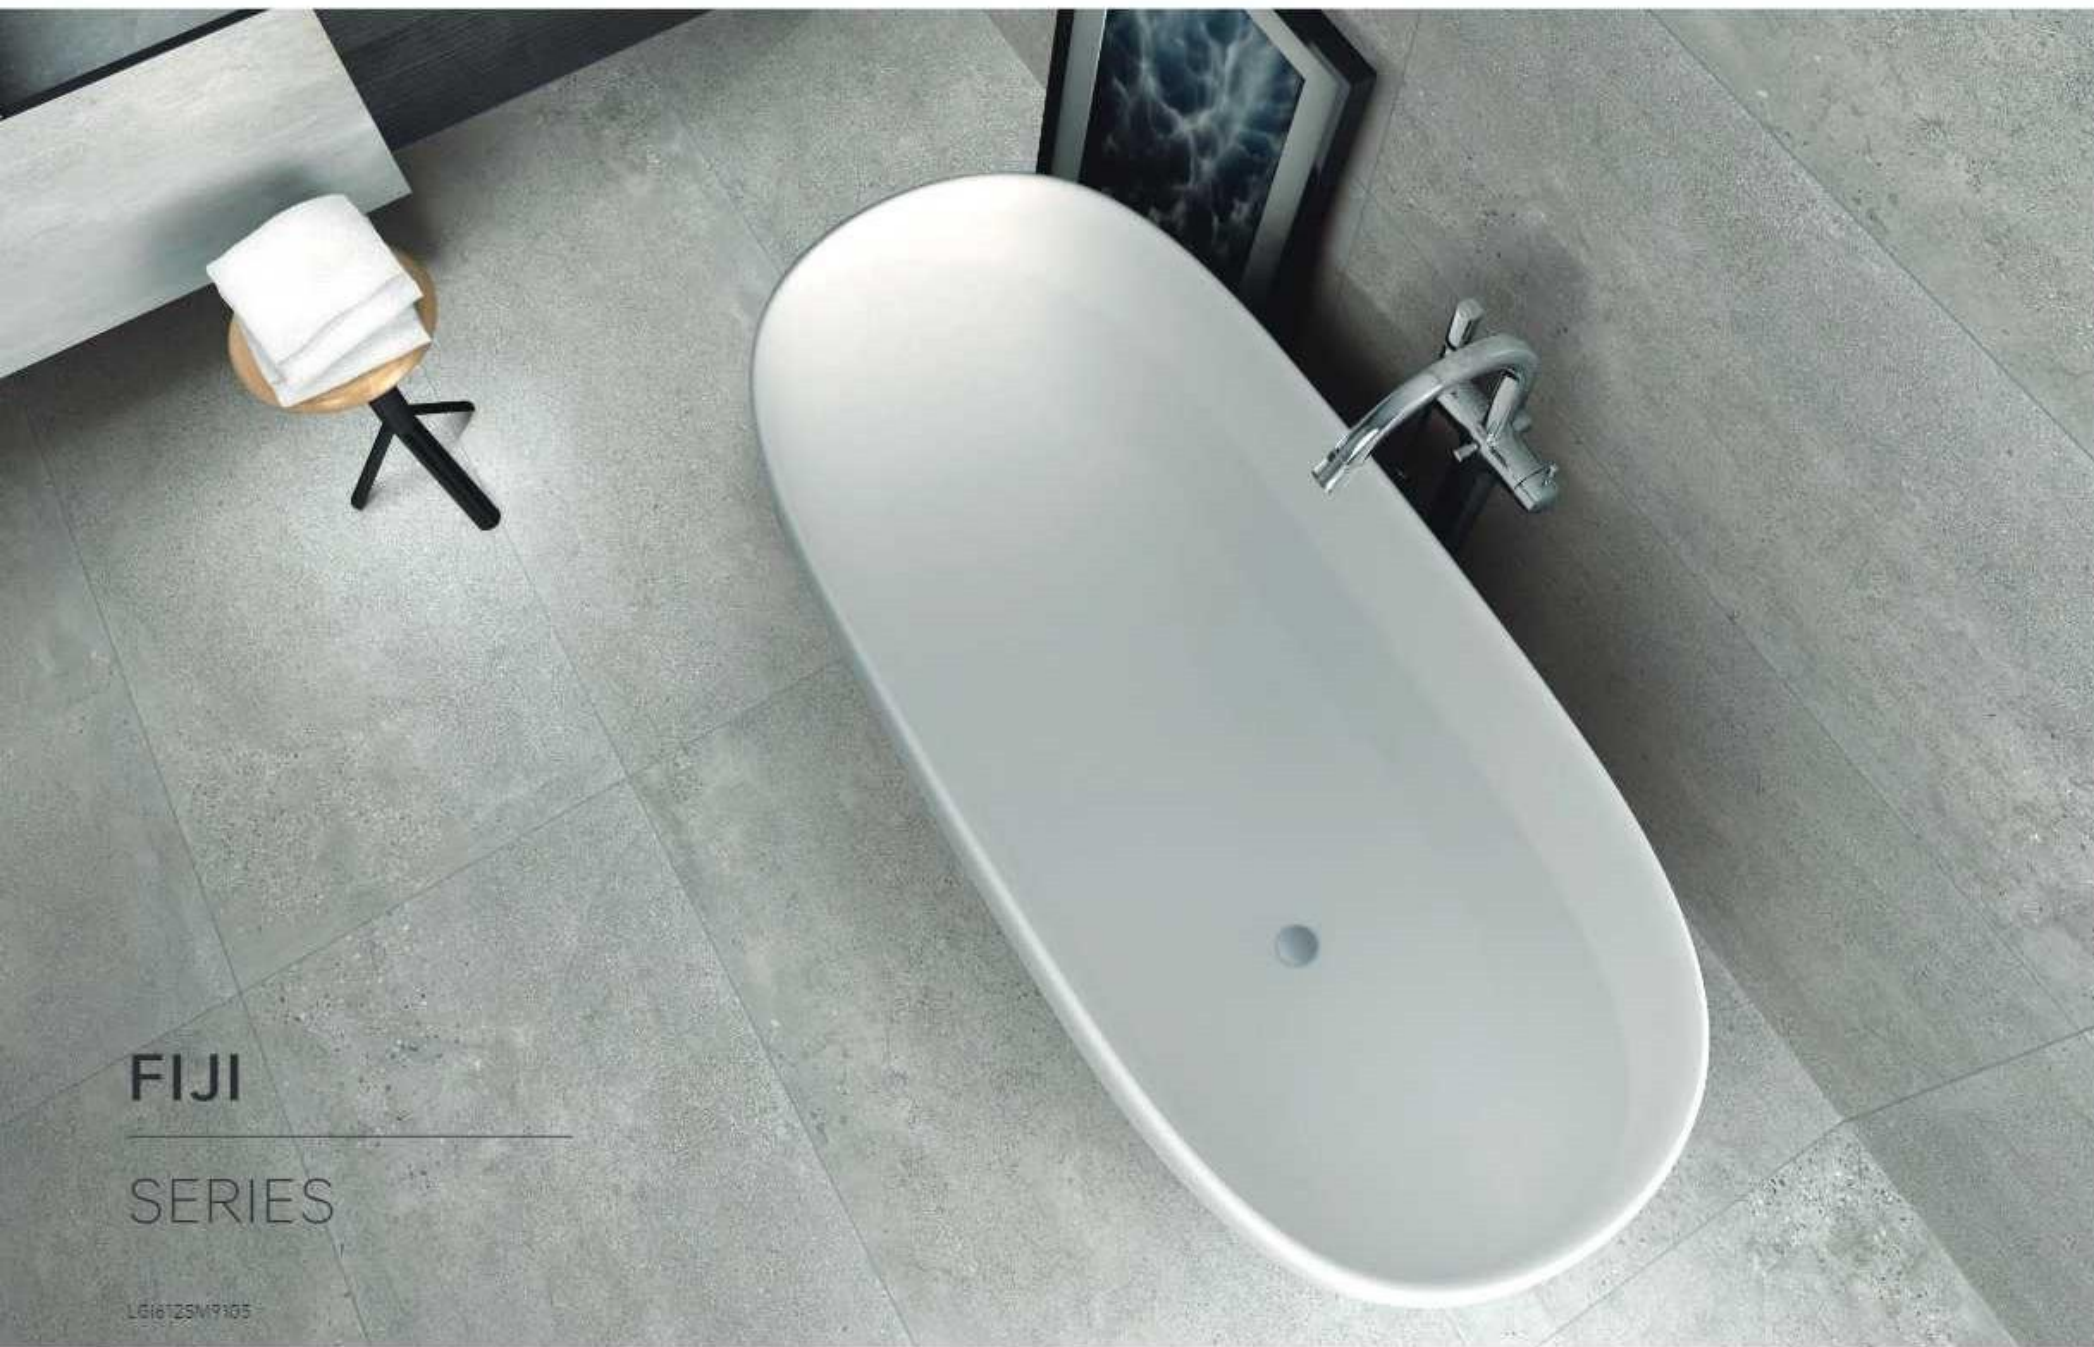

Trust

P151

FIJI
SERIES

LG16125M9105

FIJI SERIES

The Above Design is for the size in 600x1200mm

FIJI SERIES

Fiji (9100)