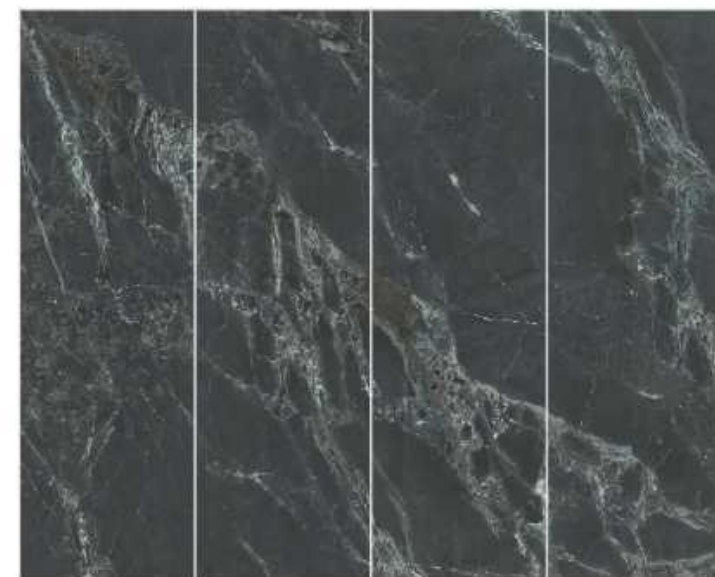

The above data is only for reference, the actual data may have discrepancy.

AMAZON DARK SERIES

AMAZON DARK SERIES

Amazon Dark (P76 F1 / F2 / F3)

1200×2400mm

P76 F1 / F2 / F3 / F4

800×2600mm

P76