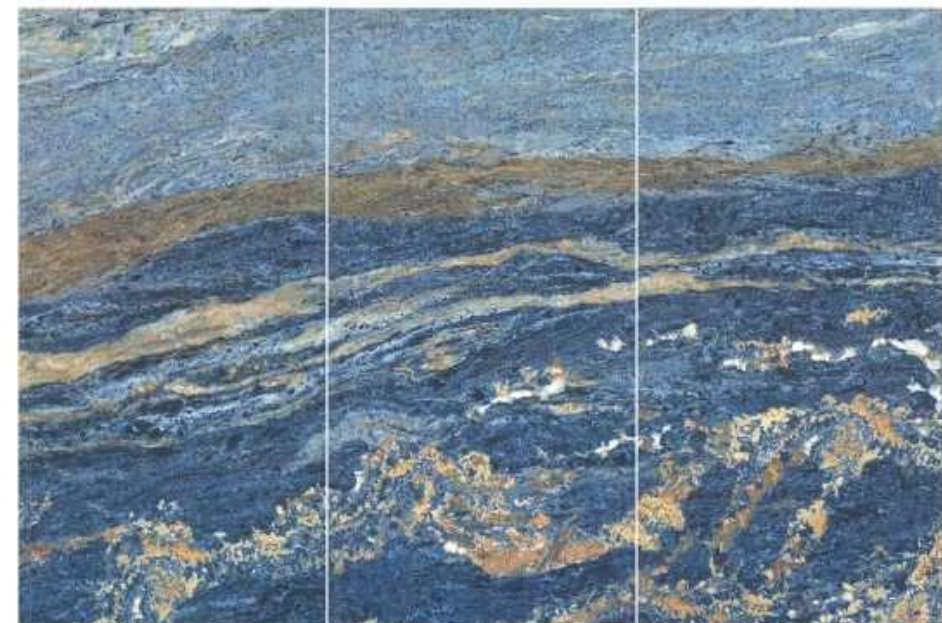

Ocean Blue (P09 F1 / F2 / F3)

1200x2400mm

Series	Item Code	Finished	Available Size	Thickness	Color Variation	PEI	ANTI-Slipery (R Rate)	Usage	Application	Edge Finished
Ocean Blue	QGBP09M	Polished	800x2600mm 1200x2400mm	6mm 9mm	V3	-	-	Residential & Commercial	Wall, Floor, Countertop, Vanity Table, Furniture Fabrications	Rectified
	YXFBP09	Matt	1200x2700mm	15mm		3	R9			

The above data is only for reference, the actual data may have discrepancy.