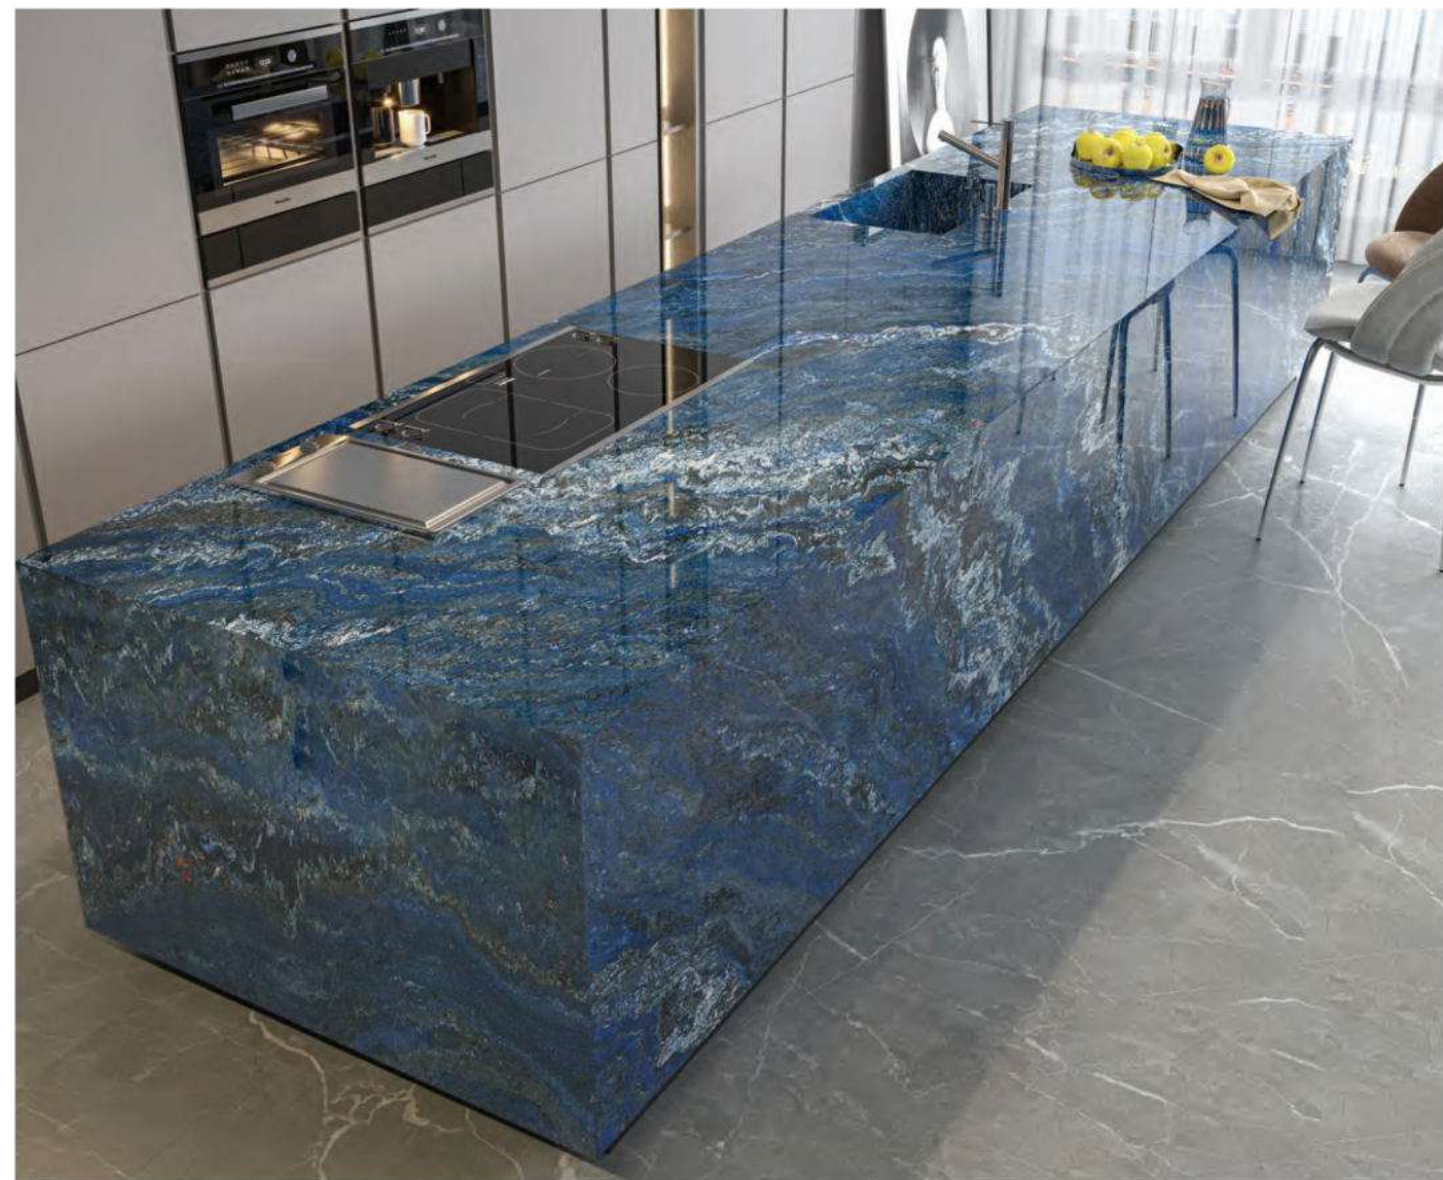

APPLY TO SPACE ●

APPLY TO SPACE ●