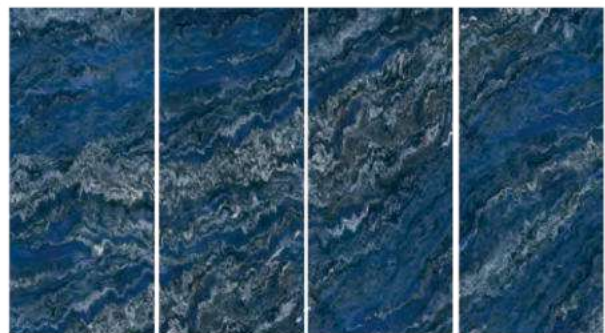

SPECIFICATION

DC3K163BD-数码模具面
1200X2700X3MM

FEATURES

此为局部放大效果, 最终产品视觉以实物为准

APPLY TO SPACE

宝藏岩板系列 / TREASURE SERIES

天蓝群岛 SKY BLUE ISLAND
DC6L203BP1-P2-P3-P4 亮光面 1200x2700x6mm

欧泊冰晶 OPAL ICE CRYSTAL
DC6L180BP1-P2-P3 亮光面 1200x2700x6mm