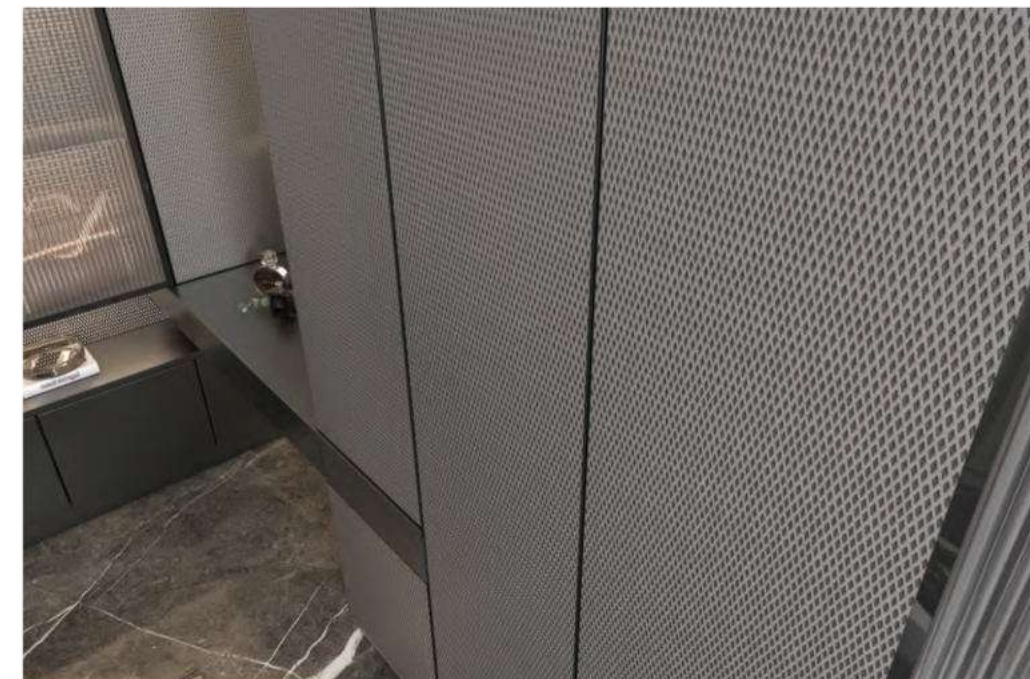

CULLINAN

库里南

DESCRIPTION

灵感来源于劳斯莱斯库里南Black Badge版的奢华内饰，是劳斯莱斯品牌专供夜幕下的雅痞骑士，无所不至的城市主宰的尊享车型，内饰效果能够在不同灯光照射下，反射出释放感官冲击的光影效果。德利丰设计师将奢华的内饰质感与岩板结合，让身处家居之中体味视觉盛宴。

Inspired by the luxurious interior of Rolls Royce cullinan black badge, it is an exclusive model of Rolls Royce brand for yuppie knights at night and omnipresent City domination. The interior effect can reflect the light and shadow effect of releasing sensory impact under different lights. DELFONE's designers combine the luxurious interior texture with the slab, so that they can experience the visual feast at home.

SPECIFICATION

DC3T216BS-金属面 (白坯) 1200X2700X3MM		3MM
DC3T219BS-金属面 (灰坯) 1200X2700X3MM		3MM
DC3T215BS-金属面 (黑坯) 1200X2700X3MM		3MM
DC3T217BS-金属面 (黄坯) 1200X2700X3MM		3MM

FEATURES

此为局部放大效果，最终产品视觉以实物为准