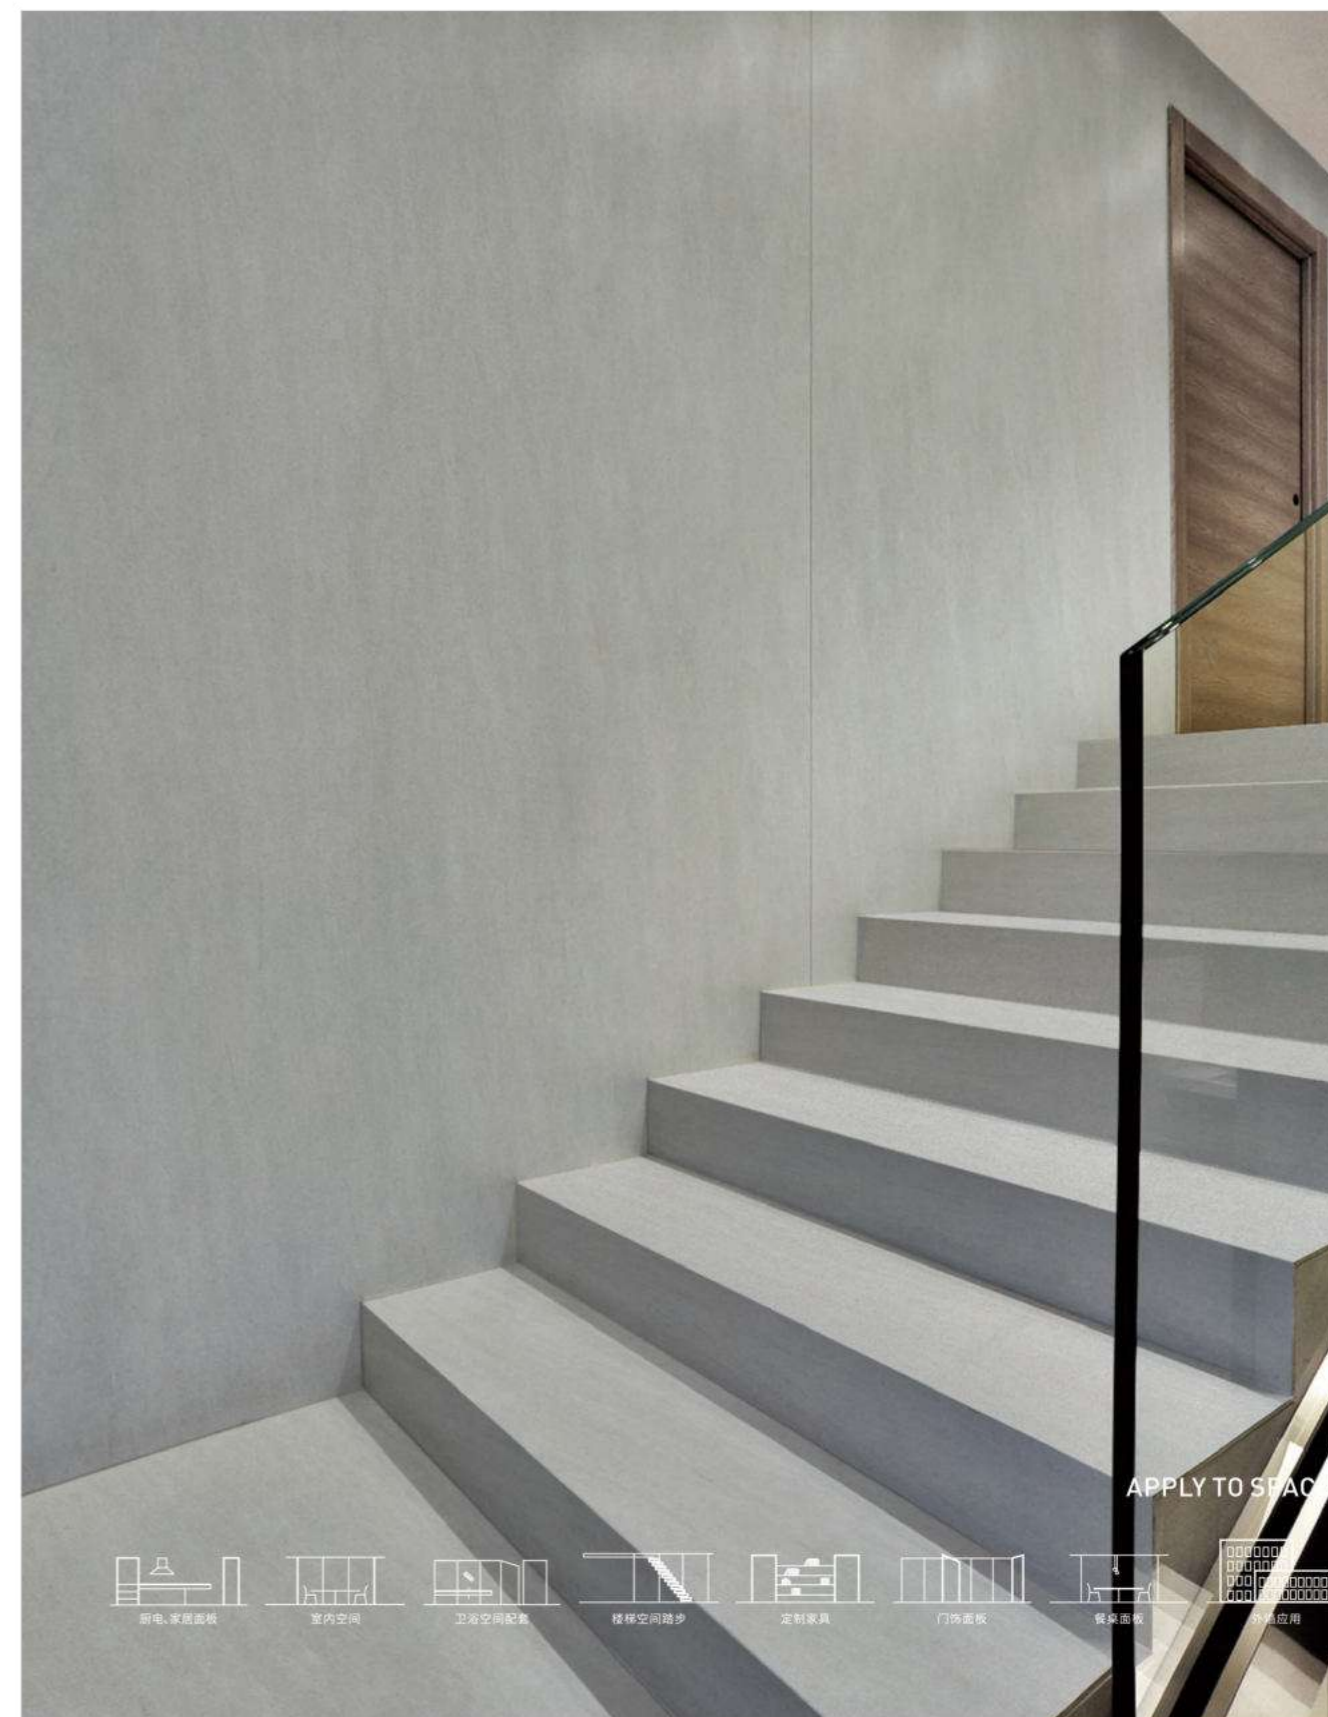

SPECIFICATION

DA6S50BC-粗哑面
1200X2400X6MM 6MM

DB6S50BC-粗哑面
1600X3200X6MM 6MM

DB2S50BC-Y-粗哑面
1600X3200X12MM 12MM

FEATURES

APPLY TO SPACE

OBSIDIAN BLACK

曜岩黑