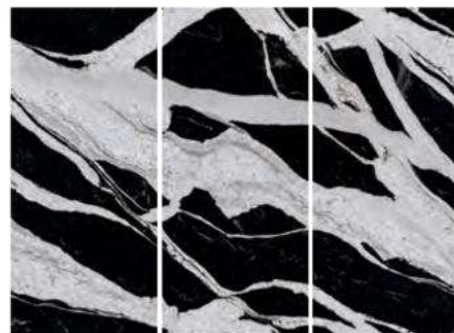

范思哲高级黑 VERSACE SENIOR BLACK
DC6M211BP1-P2-P3 亮光面 1200x2700x6mm