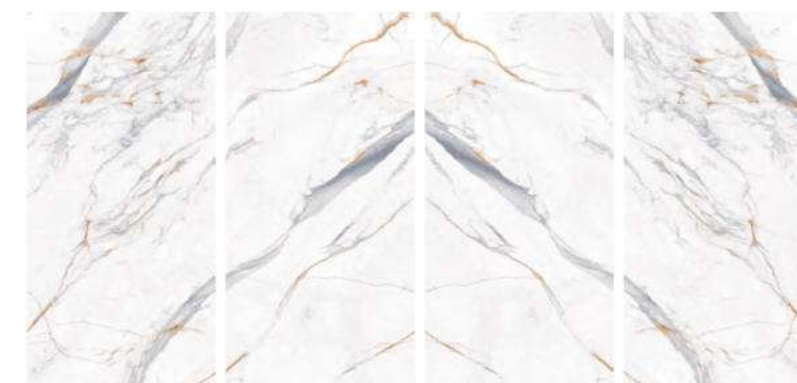

SPECIFICATION

DB6M99BX1-X2-X3-X4-细哑面
1600X3200X6MM

6 MM

CONTINUOUS DISPLAY 连纹展示

TEXTURE1

TEXTURE2

TEXTURE3

TEXTURE4