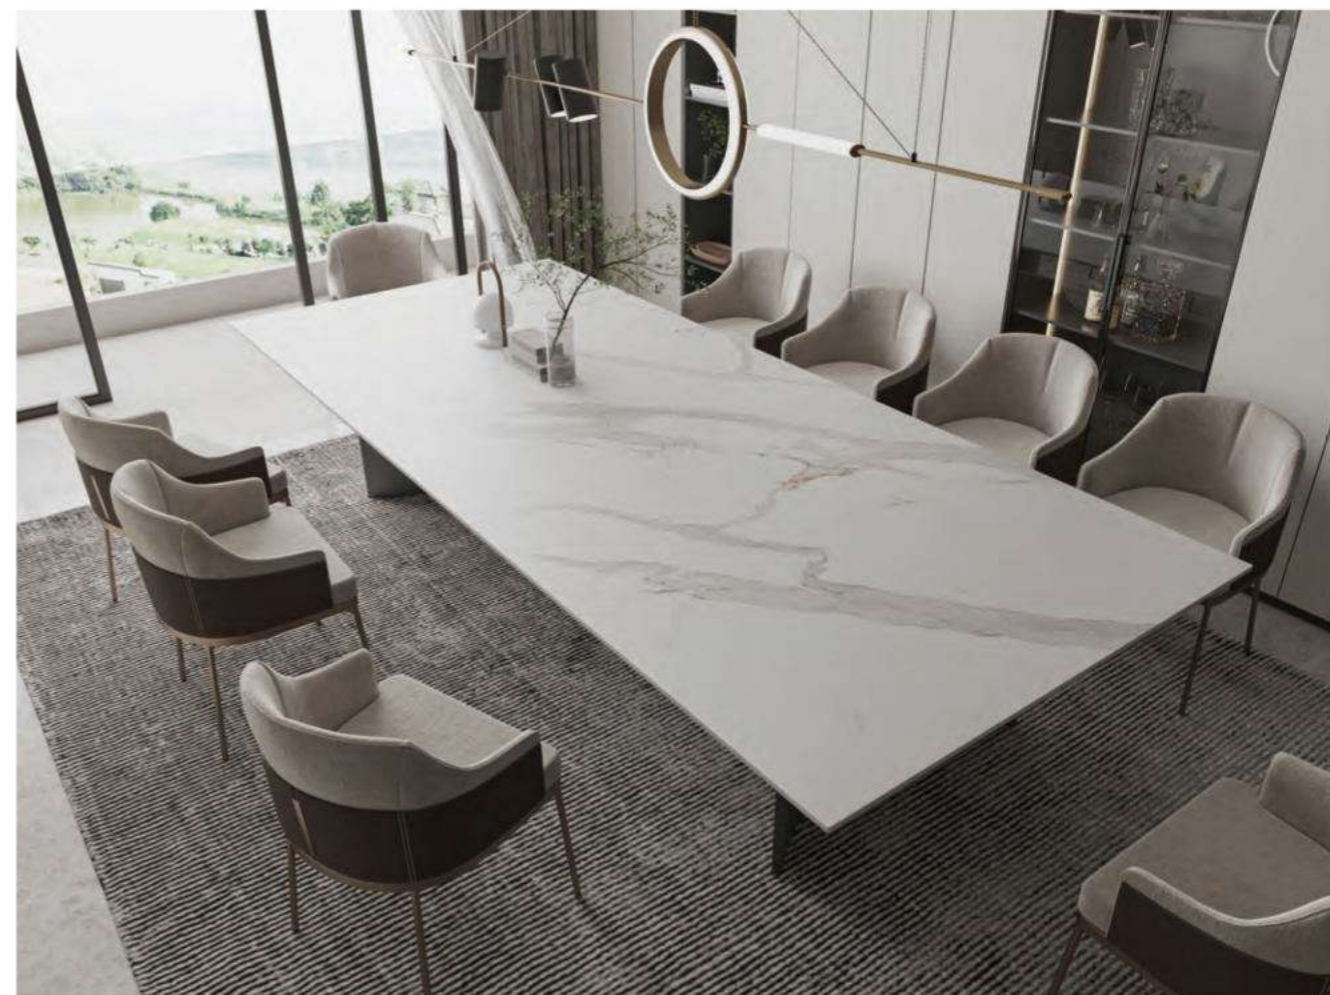

SAINT BLANC CALAEATTA

圣勃朗鱼肚白

DESCRIPTION

踏上瓦特纳冰原，凝视着冰川划过的痕迹，纵横交错，犹如不同的人生轨迹，曲折或顺利，进退之间，都化作一段奇妙的旅程。

As if stepping on the Vatnajökull, we gaze at the crisscrossing glaciers. Like different life trajectories, it's full of twists or success. Between advance and retreat, they all turn into a wonderful journey.

SPECIFICATION

DA6M78BR1-R2-R3-R4-N-天鹅绒面
1200X2400X6MM

DC6M78BP1-P2-P3-P4-亮光面
DC6M78BR1-R2-R3-R4-N-天鹅绒面
1200X2700X6MM

DB6M78BX1-X2-X3-X4-N-细哑面
1600X3200X6MM

注：带“N”字样的为左右无限连纹拼花

DA2M78BR-Y-天鹅绒面
1200X2400X12MM

DB2M78BP-亮光面
DB2M78BR-Y-天鹅绒面
1600X3200X12MM

FEATURES

A1级 防火耐高温   NSF认证 食品级表面   吸水率<0.02% 零渗透不吸污   100%环保材料 抗菌抑菌   GAB 耐酸抗碱   R11级 防污   D1 零甲醛   6级莫氏硬度 高硬度耐磨损