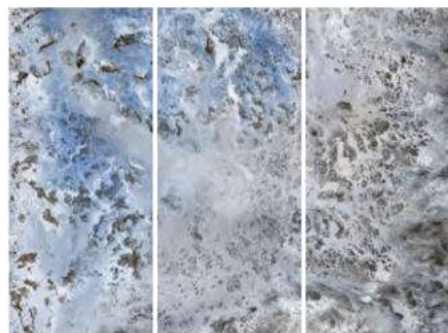

欧泊蓝晶 OPAL BLUE CRYSTAL
DC6L181BP1-P2-P3 亮光面 1200x2700x6mm