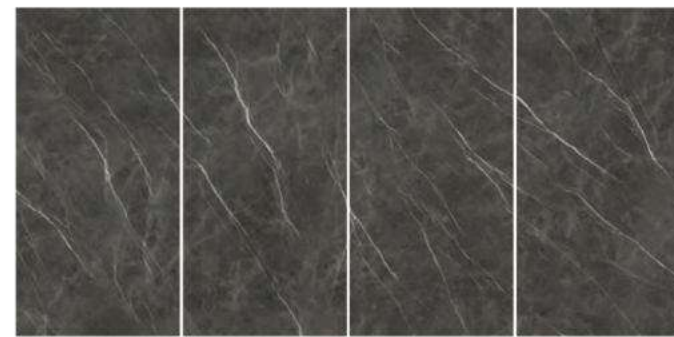

波西尼亚灰 BOSNIA GREY
DA6M64BX1-X2-X3-X4 细哑面 1200x2400x6mm
DA2M64BX-Y 细哑面 1200x2400x12mm (第四面)
DB6M64BX1-X2-X3-X4 细哑面 1600x3200x6mm
DB2M64BX-Y 细哑面 1600x3200x12mm (第一、四面随机)