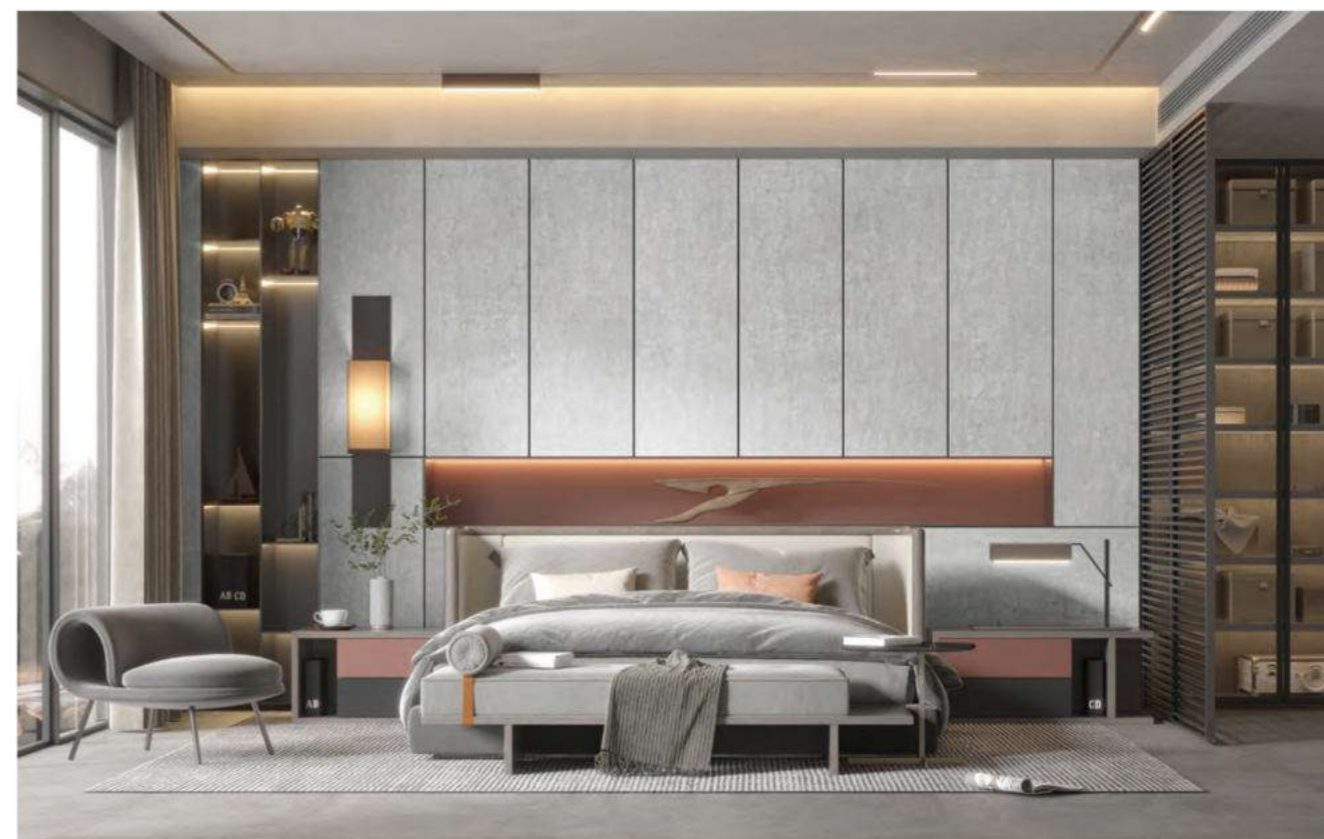

PORTLAND WHITE

波特兰白

DESCRIPTION

独特的波特兰自然质感,彰显着低调的尊贵和奢华,拥有前卫又优雅韵味,为空间打造非凡的气场,必将成为时尚名流的钟爱之选。

The natural texture of Portland White metal highlights the low-key nobility and luxury. That fashionable and elegant charm makes extraordinary aura for the space. This is sure to be a favourite with the fashionable and famous.

SPECIFICATION

DC3T209BC-粗哑面
1200X2700X3MM

FEATURES

A1级 防火耐高温   NSF认证 食品级表面   吸水率<0.05% 零渗透不吸污   100%环保材料 抗菌抑菌   GA级 耐酸抗碱   R11级 防滑   D1 零甲醛

APPLY TO SPACE

厨电、家居面板   室内空间   卫浴空间配套   定制家具   门饰面板