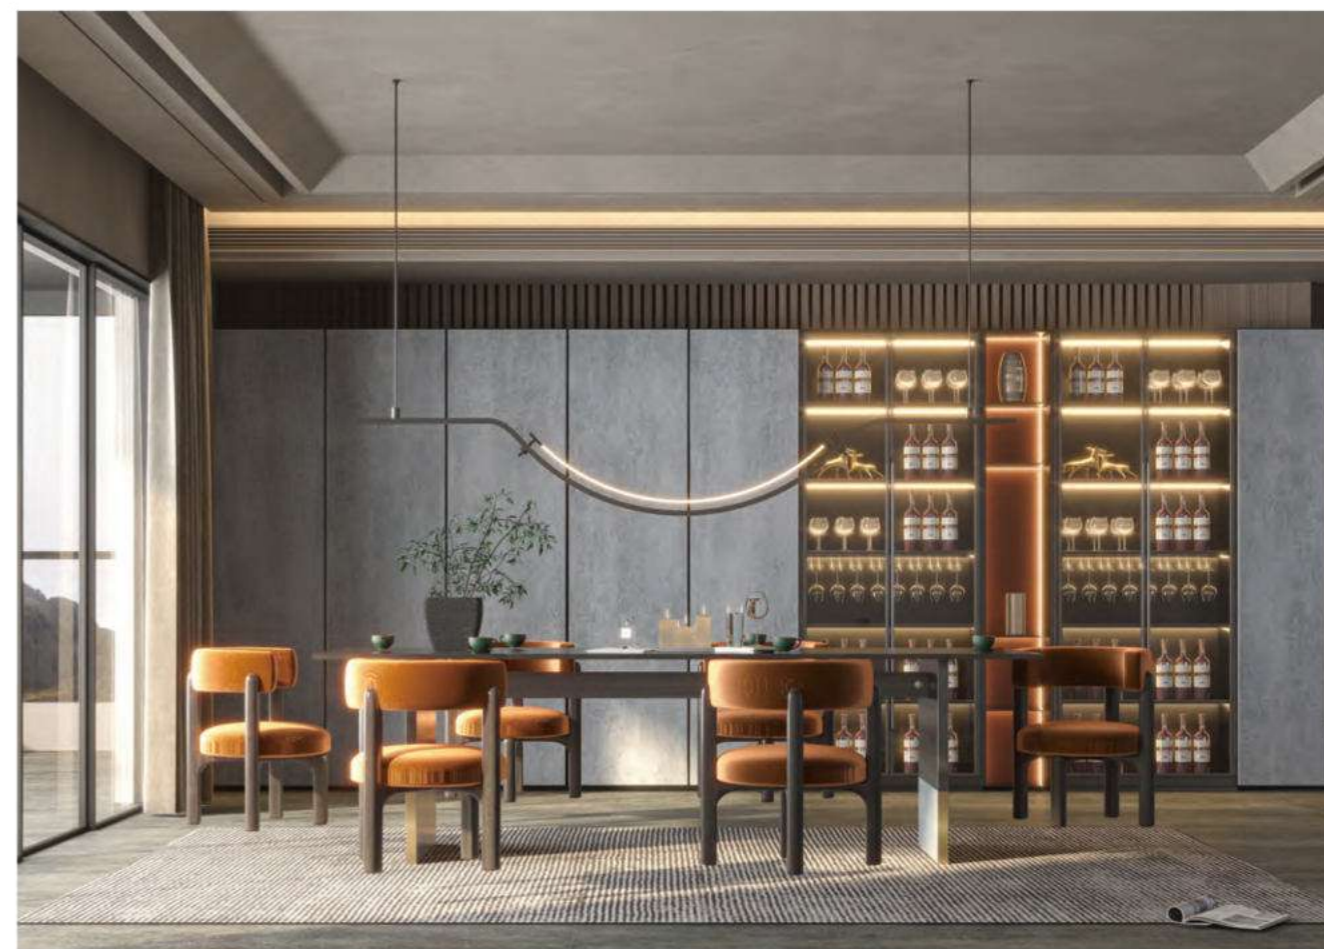

VOLCANIC GREY

火山岩灰

DESCRIPTION

灵感源于火山岩，火山岩通过火山喷发后的沉淀与冷却，再经过上万年的衍化而成。火山岩灰，吸收了原生态石材的特性，又拥有浑然天成的水泥质感，结实而庄重，细腻而有力度，既传承了大自然的精髓，又展现了现代摩登的灵气，是精美家居艺术的缩影！

The inspiration comes from volcanic, volcanic is formed by precipitation and cooling after volcanic eruption, and has evolved over tens of thousands of years. Volcanic Grey absorbs the characteristics of the original ecological stone and has a natural cement texture. It is both strong and solemn, but also delicate and powerful. On the one hand, it inherited the quintessence of nature, on the other hand, showed fashionable life, it is the miniature of fine household art!

SPECIFICATION

DC3T174BC-粗哑面
1200X2700X3MM

FEATURES

A1级 防火耐高温
NSF认证 食品级表面
吸水率<0.05% 零渗透不吸污
100%环保材料 抗菌抑菌
GA级 耐酸抗碱
R11级 防滑
0 零甲醛

APPLY TO SPACE

厨电、家居面板 室内空间 卫浴空间配套 定制家具 门饰面板