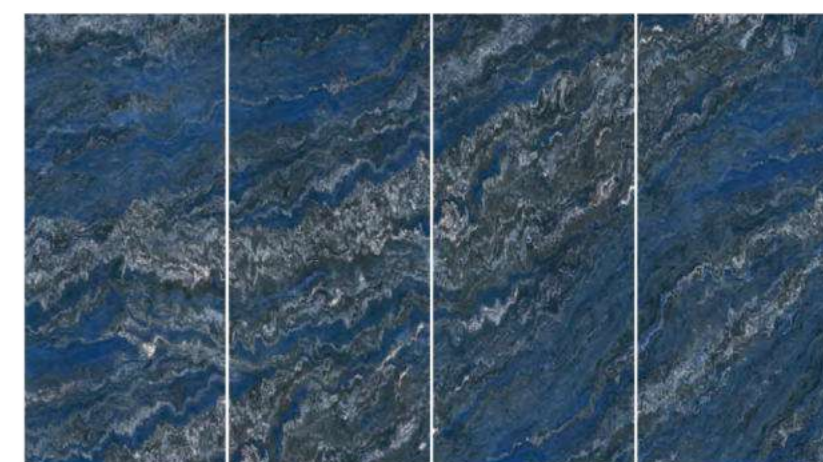

CONTINUOUS DISPLAY 连纹展示

TEXTURE2

TEXTURE3

TEXTURE4

TEXTURE1