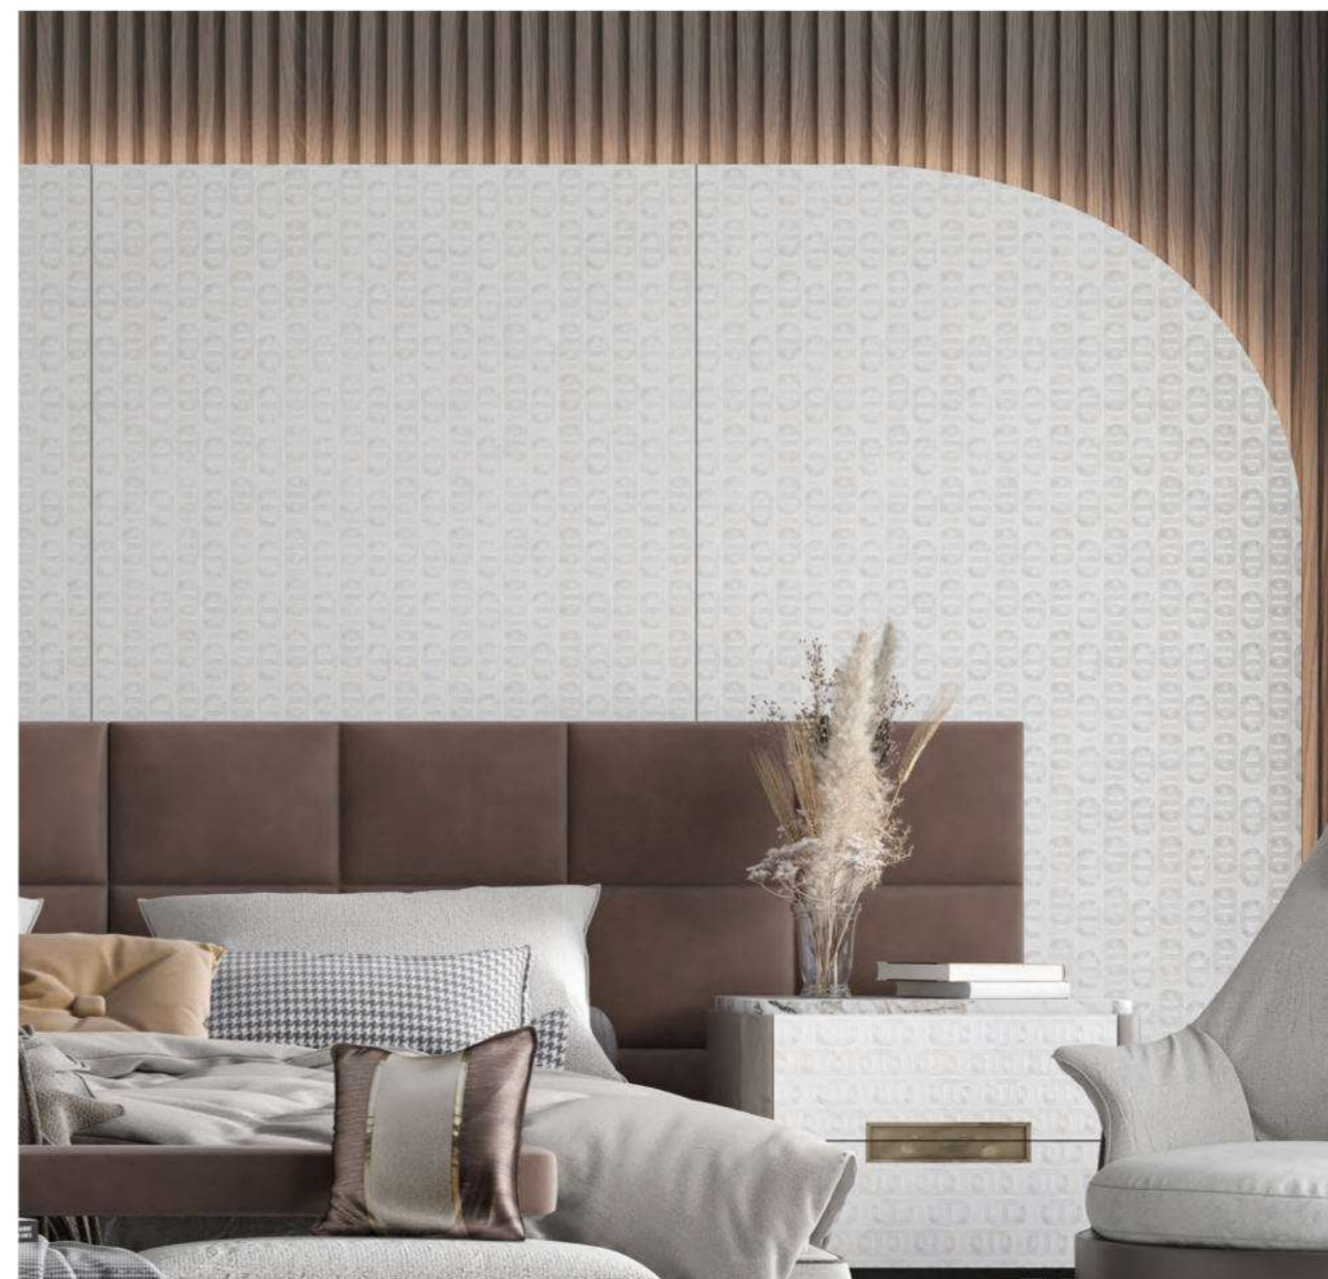

DIOR (WHITE)

迪奥(白)

DESCRIPTION

高级定制界应该时刻牢记如何保持活力,随时满足人们生活需求,迪奥不断设计出精美典雅的佳作,德利丰产品设计师深谙迪奥时装的高超工艺以及他们将古老工艺传承至今的精神,特意将迪奥经典“D”LOGO设计融合到岩板设计中,致敬经典。

The world of advanced customization should always keep in mind how to stay alive and meet people's life needs all the time. Dior has been designing incomparable, elegant and charming works. DELFONE's product designers are well versed in the extraordinary craftsmanship of Dior couture and in the spirit of passing on ancient craftsmanship to the present day. DELFONE has specially incorporated Dior's classic double "D" LOGO into the slab's design to pay tribute to the classics.

SPECIFICATION

DC3K143BD-数码模具面
1200X2700X3MM

FEATURES

此为局部放大效果,最终产品视觉以实物为准

APPLY TO SPACE