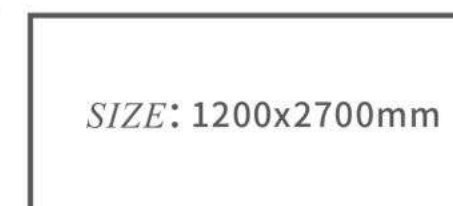

▼
▲ 6mm

- FACE:3 (随机面)
- LUMINOSITY:10°
- CRAFT:天鹅绒