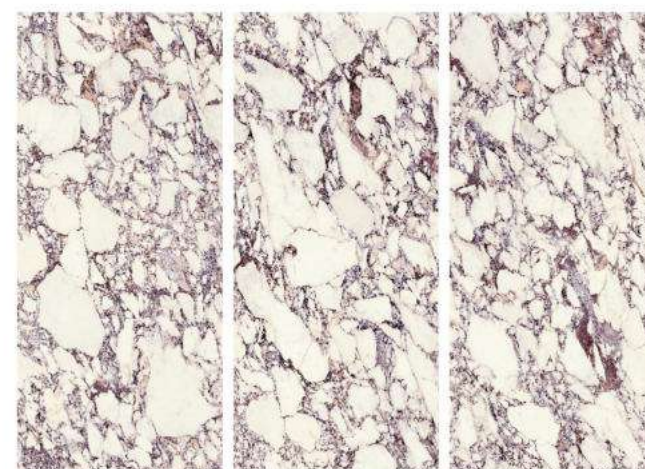

DC6M253BP

宝格丽

SIZE: 1200x2700mm

▲ 6mm

- FACE:3
- LUMINOSITY:100°
- CRAFT:亮光

DC6M253BP1 DC6M253BP2 DC6M253BP3