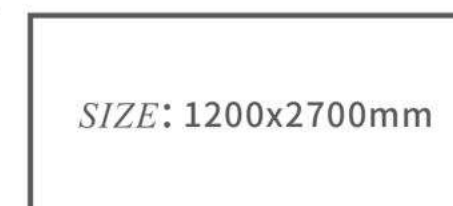

DA2M266BD / DC6M266BD

奥古斯深灰