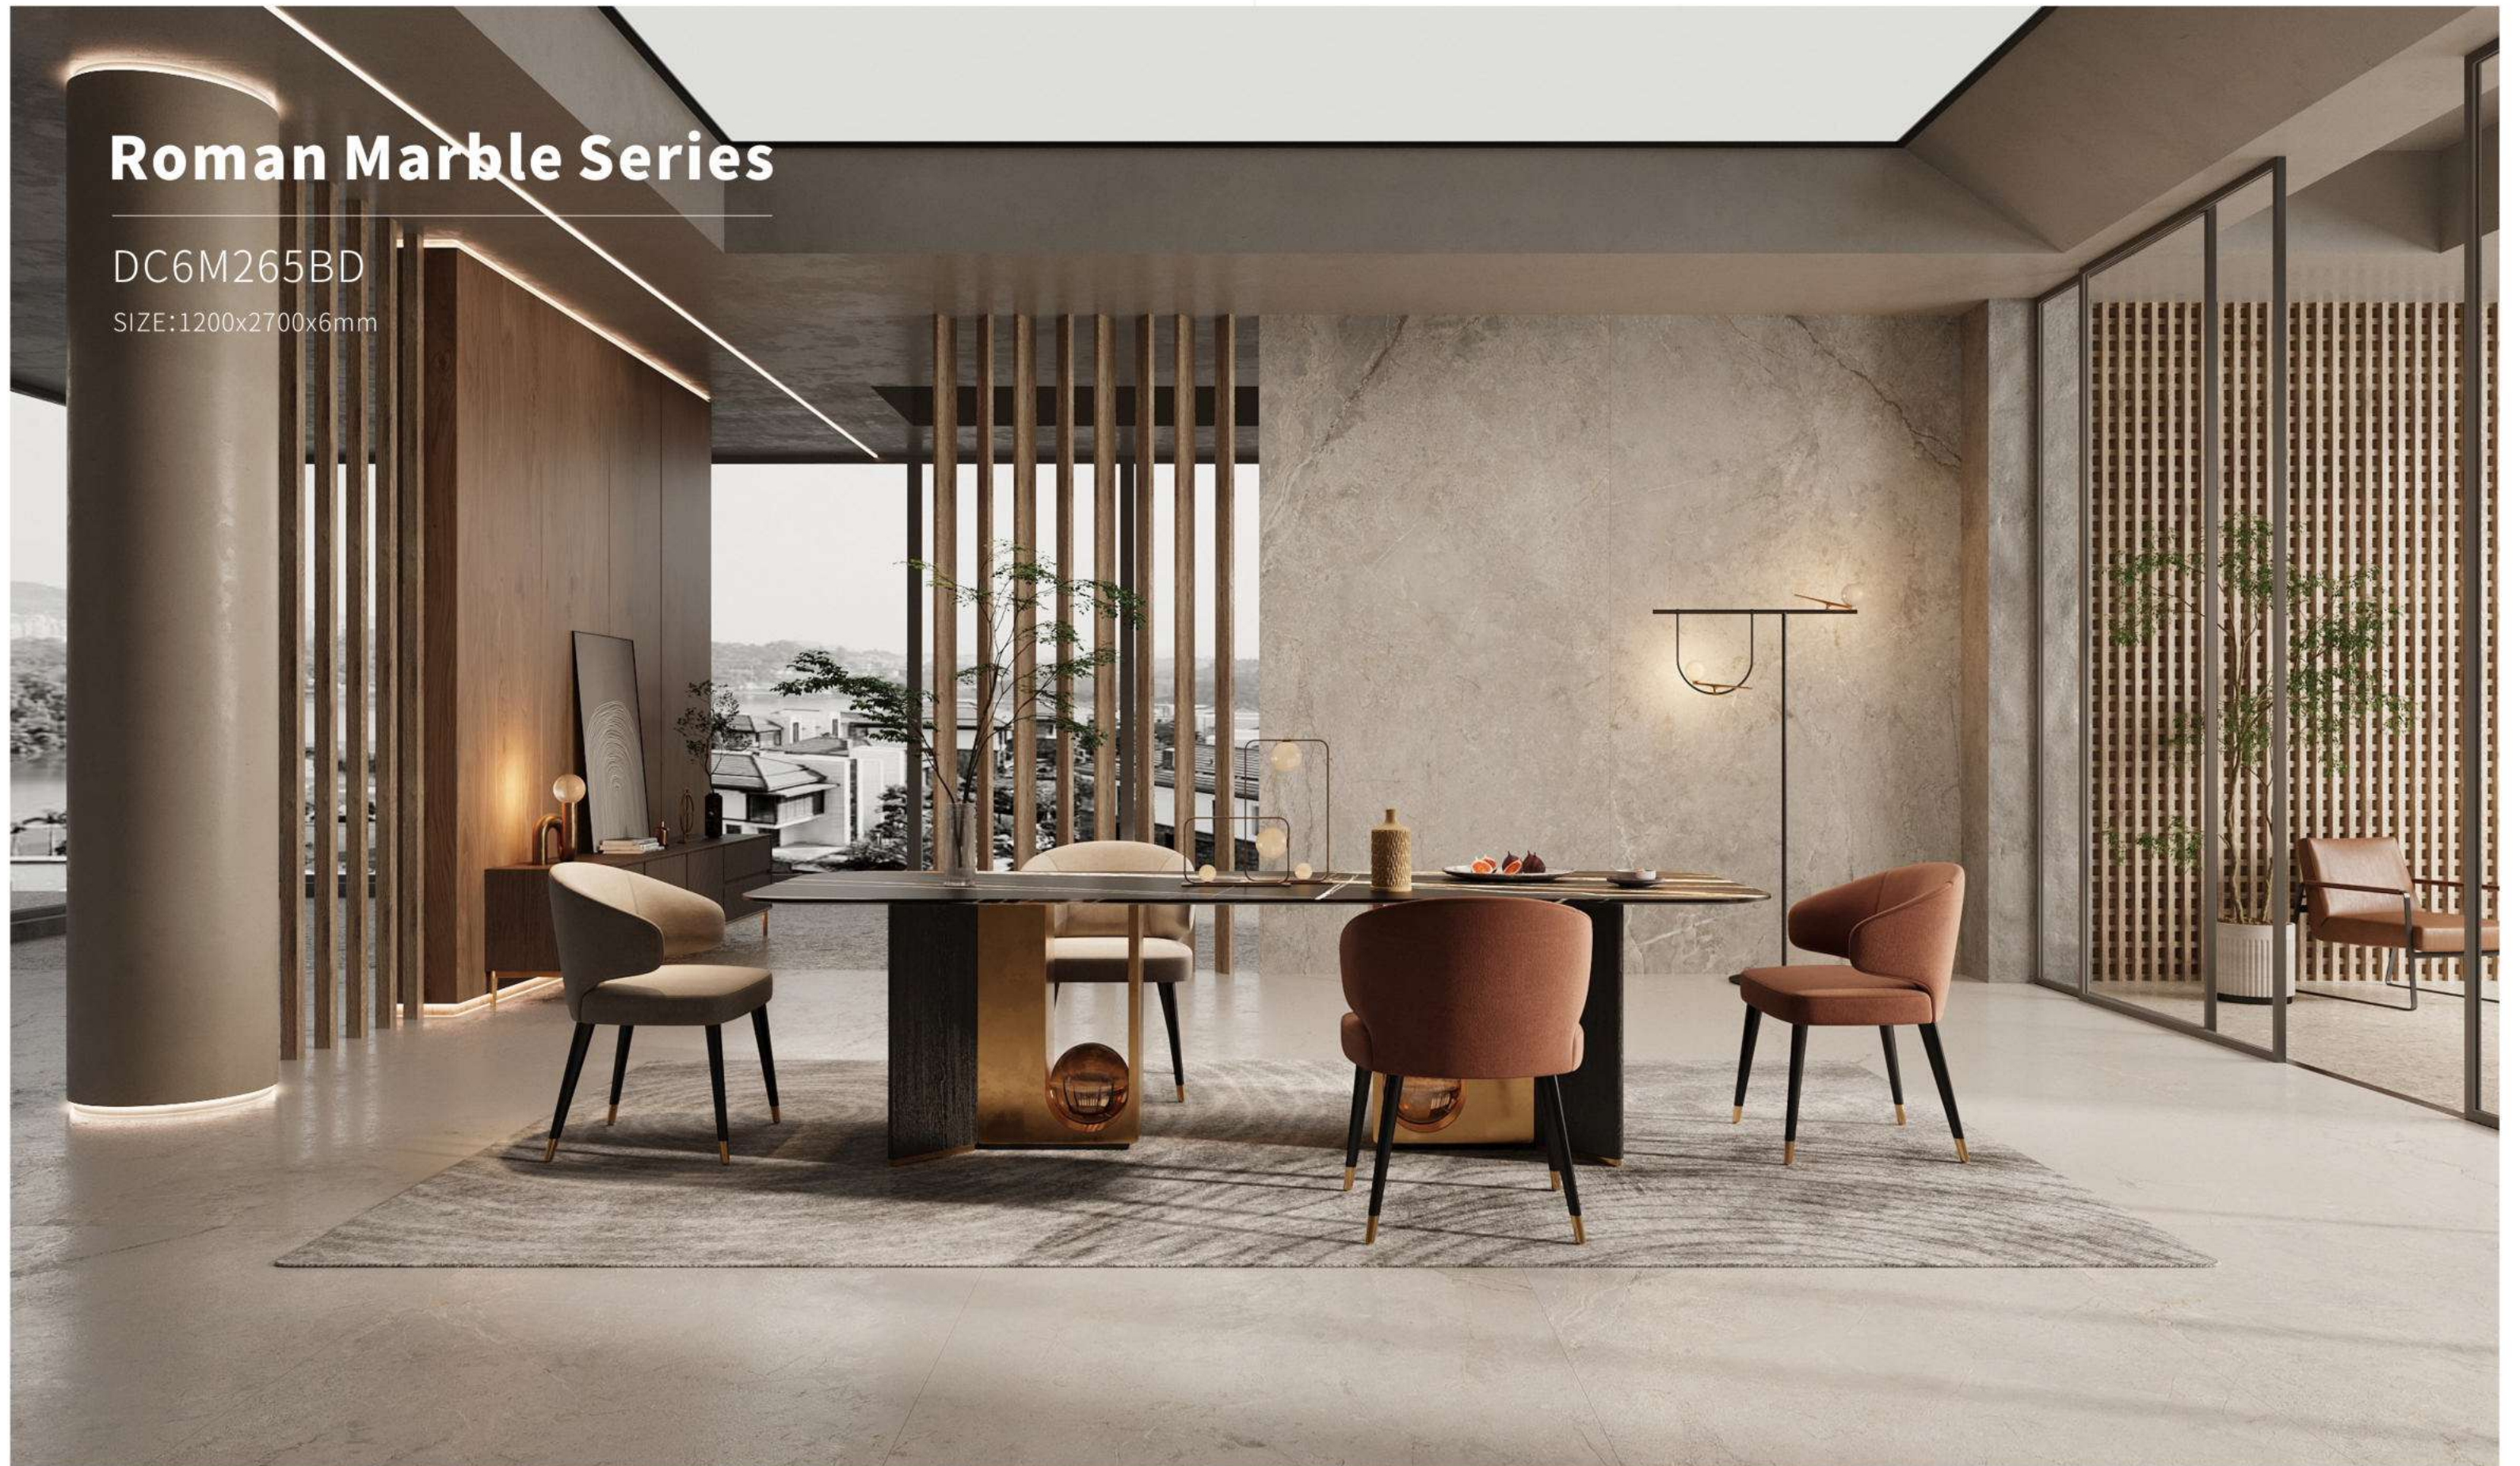

Roman Marble Series

DC6M265BD

SIZE: 1200x2700x6mm