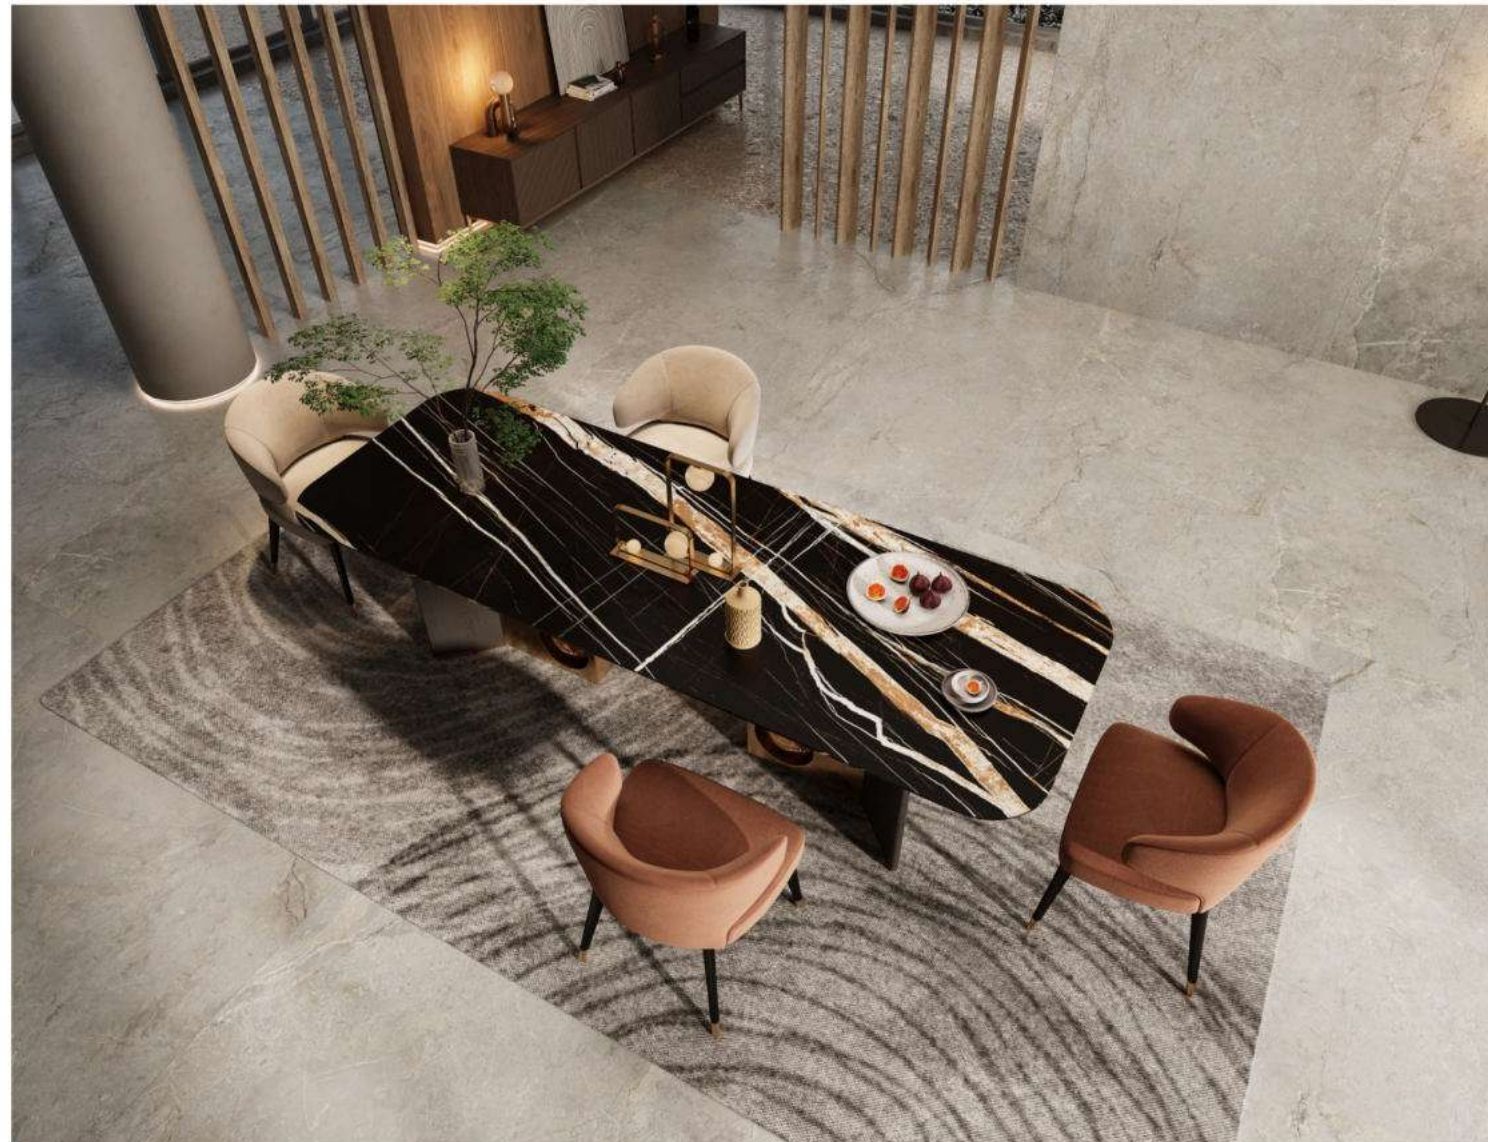

DA2M265BD

SIZE: 1200x2400x12mm

Roman Marble Series

DC6M265BD

SIZE:1200x2700x6mm

New **65** Product

New **66** Product

Roman Marble Series