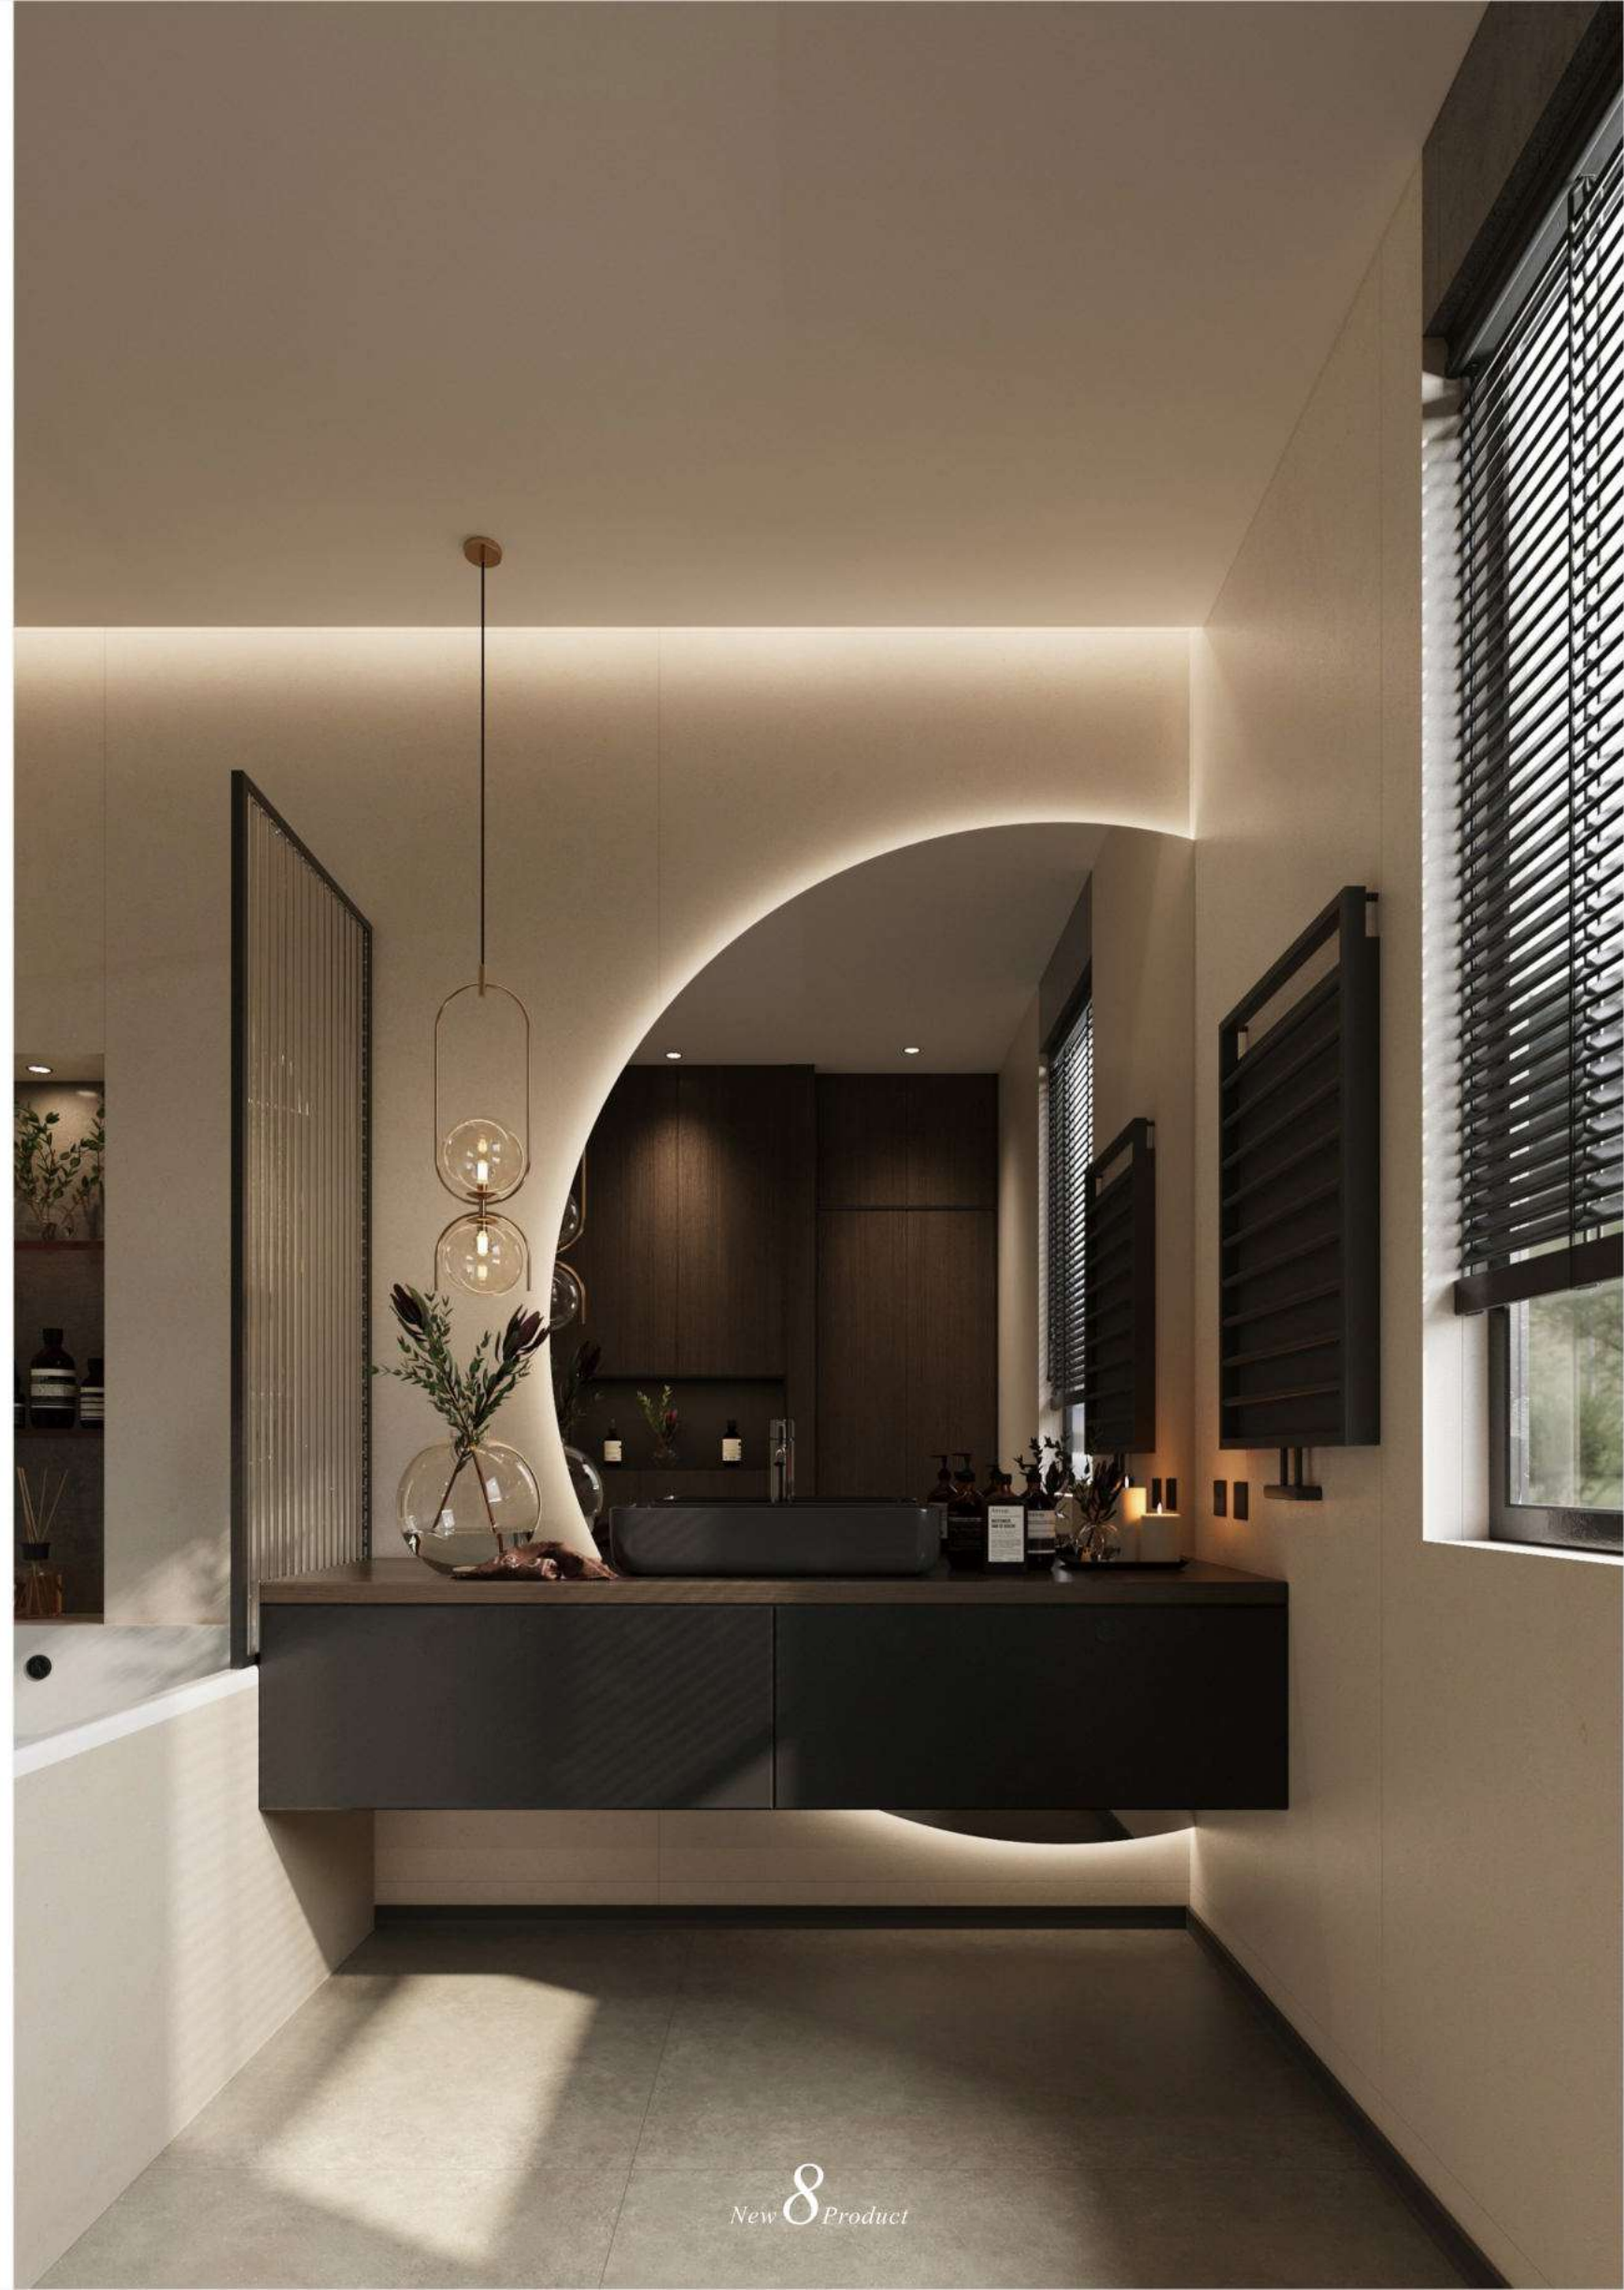

New 8 Product