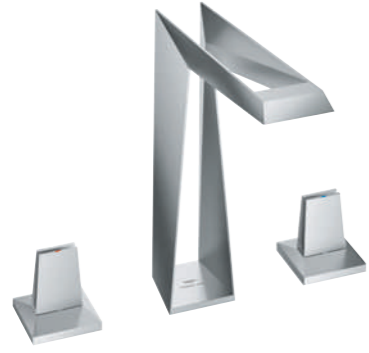

20 634 SD0 | Three-hole basin mixer