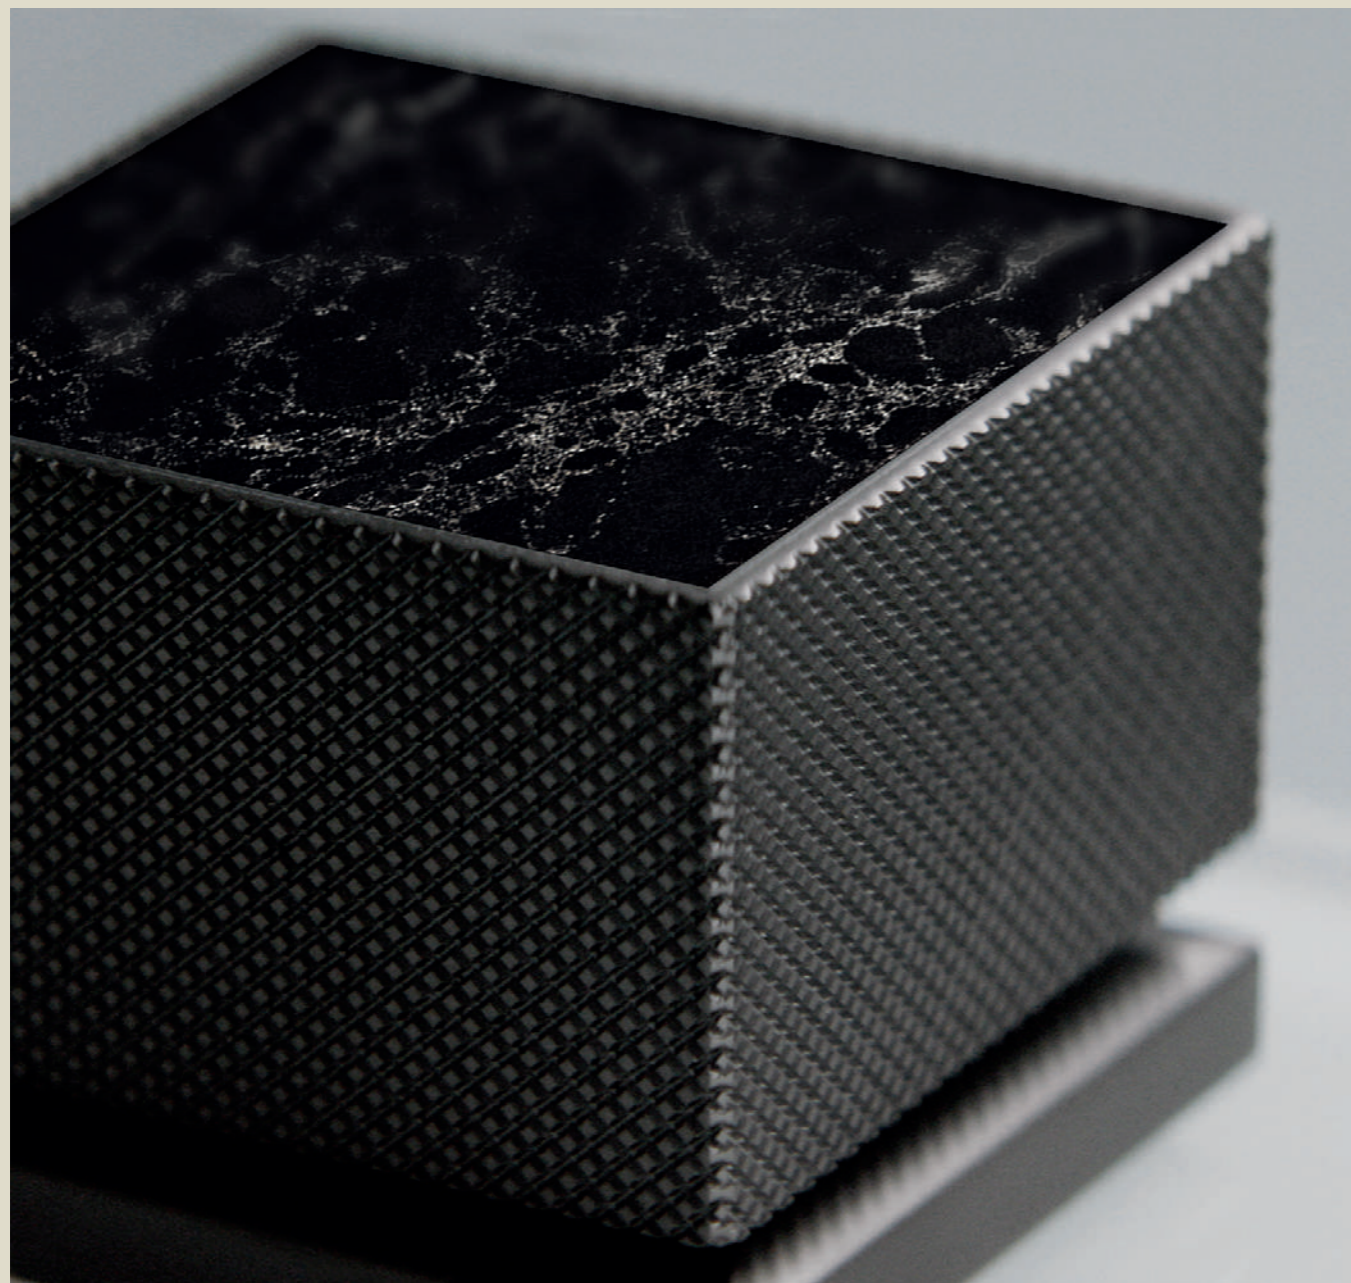

CREATING YOUR VERY OWN
WORK OF ART IN THE BATHROOM

GROHE ALLURE BRILLIANT PRIVATE COLLECTION

GROHE craftsmanship meets the savoir-faire of Caesarstone bringing the purest quartz particles and transforming them into a surface that is highly durable and one of the most resilient on the market. A sculptural masterpiece built to last and to match with the elegance of white and black Caesarstone marbles applied in manifold handles, levers and spout combinations created to shape bespoke signature bathrooms.