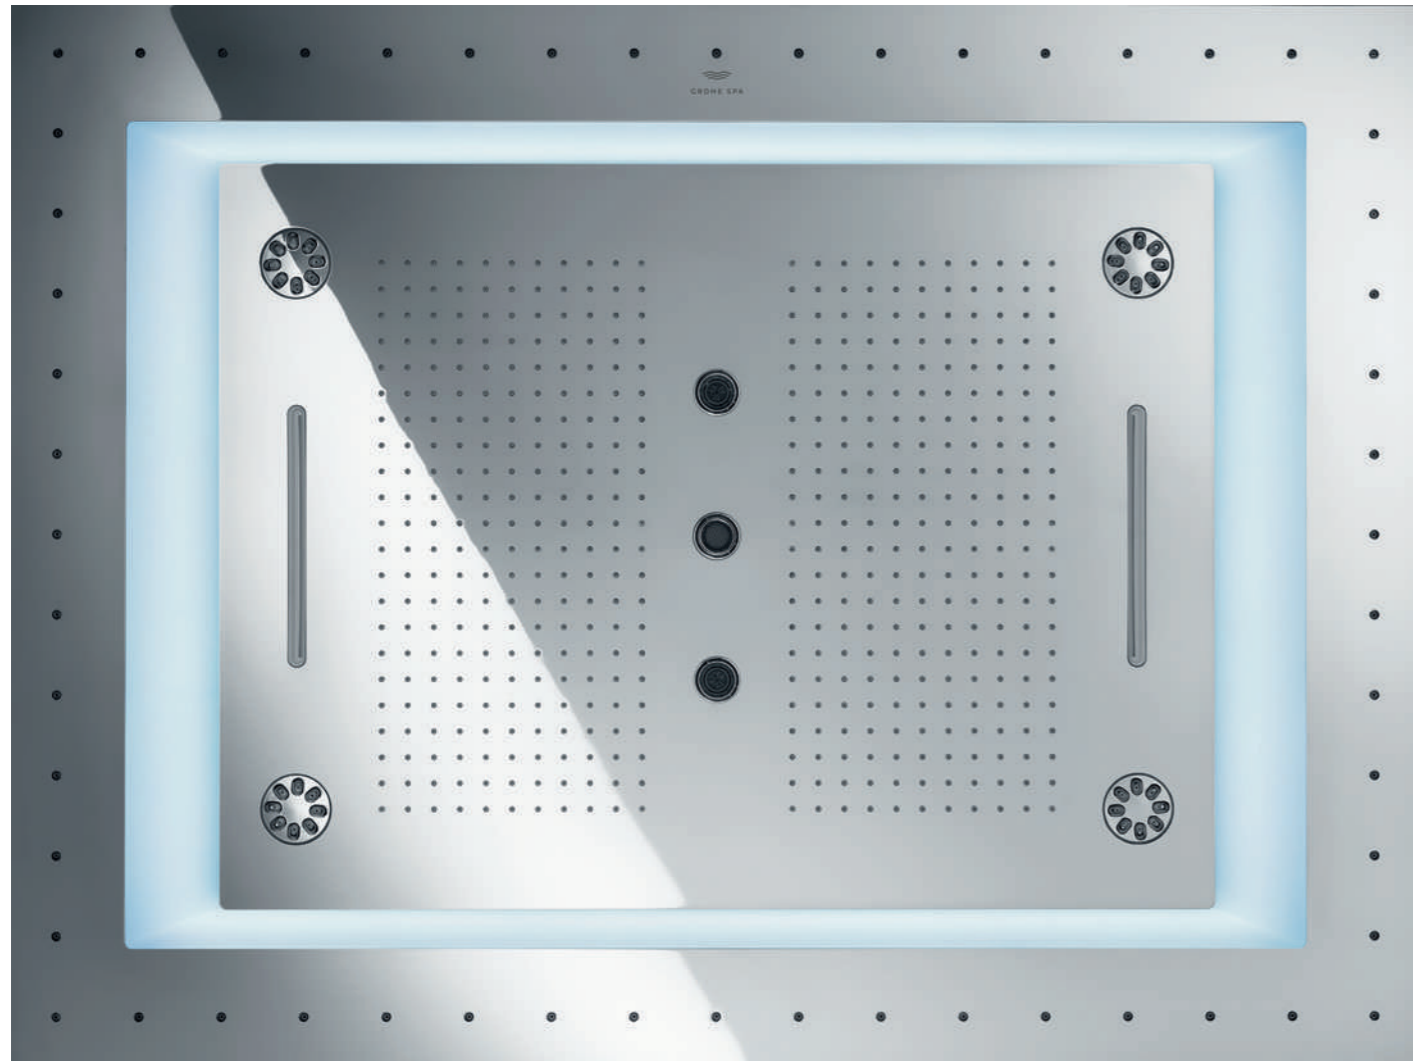

26 863 000 + 26 865 000 | Ceiling shower 6+ sprays with light | 1016 mm (width) x 762 mm (height) x 145 mm (depth) + Rough-in set
26 864 000 | GROHE F-digital Deluxe Base unit box 4.0 Bluetooth F-Series 40" (BCU V4.0)
36 475 000 | GROHE F-digital Deluxe Bluetooth unit BT-01A for Apple and Android devices
 + additional cable and/or components depending on local installation situation