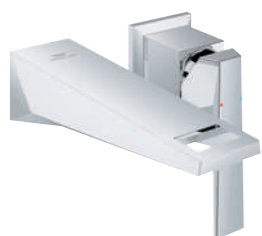

29 402 000 | Two-hole basin mixer | S-Size | wall mounted | projection 161 mm
29 403 000 | projection 210 mm