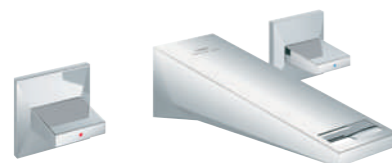

20 628 000 | Three-hole basin mixer | S-Size | wall mounted | projection 161 mm
20 629 000 | projection 210 mm