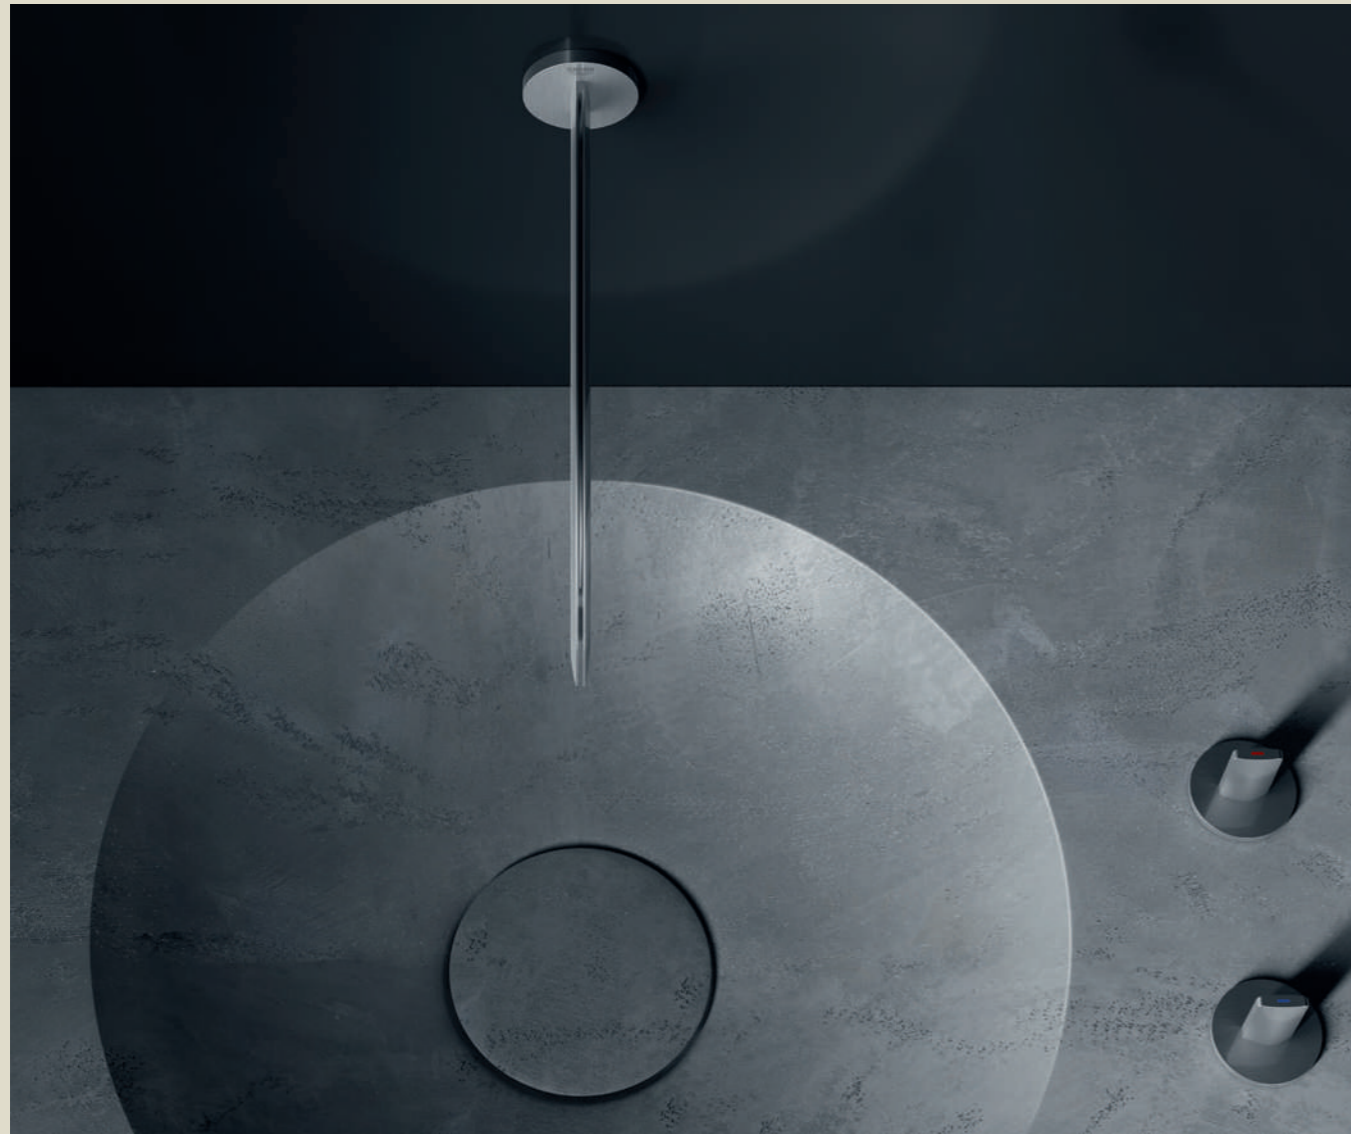

CELEBRATING WATER
AS A VISUAL EXPERIENCE

GROHE ALLURE BRILLANT ICON 3D

The reduction of the design to an absolute minimum and the emphasis on the pure essence of the shapes not only saves valuable resources, but also offers a new experience of water. The hollow interior of GROHE Allure Brilliant Icon 3D in the familiar silhouette make the water flow look like a magical, optical illusion.

20 634 SD0 | Three-hole basin mixer

20 635 SD0 | Three-hole basin mixer

SHAPING THE
FUTURE OF WATER

GROHE ATRIO ICON 3D

The ultra-thin spout of the GROHE Atrio Icon 3D underlines GROHE's ambition to re-think what is possible. The elaborate process of 3D metal-printing defines the exclusivity of the Icon 3D series: Each product is unique, and the edition of the collection is limited to a few pieces per year.