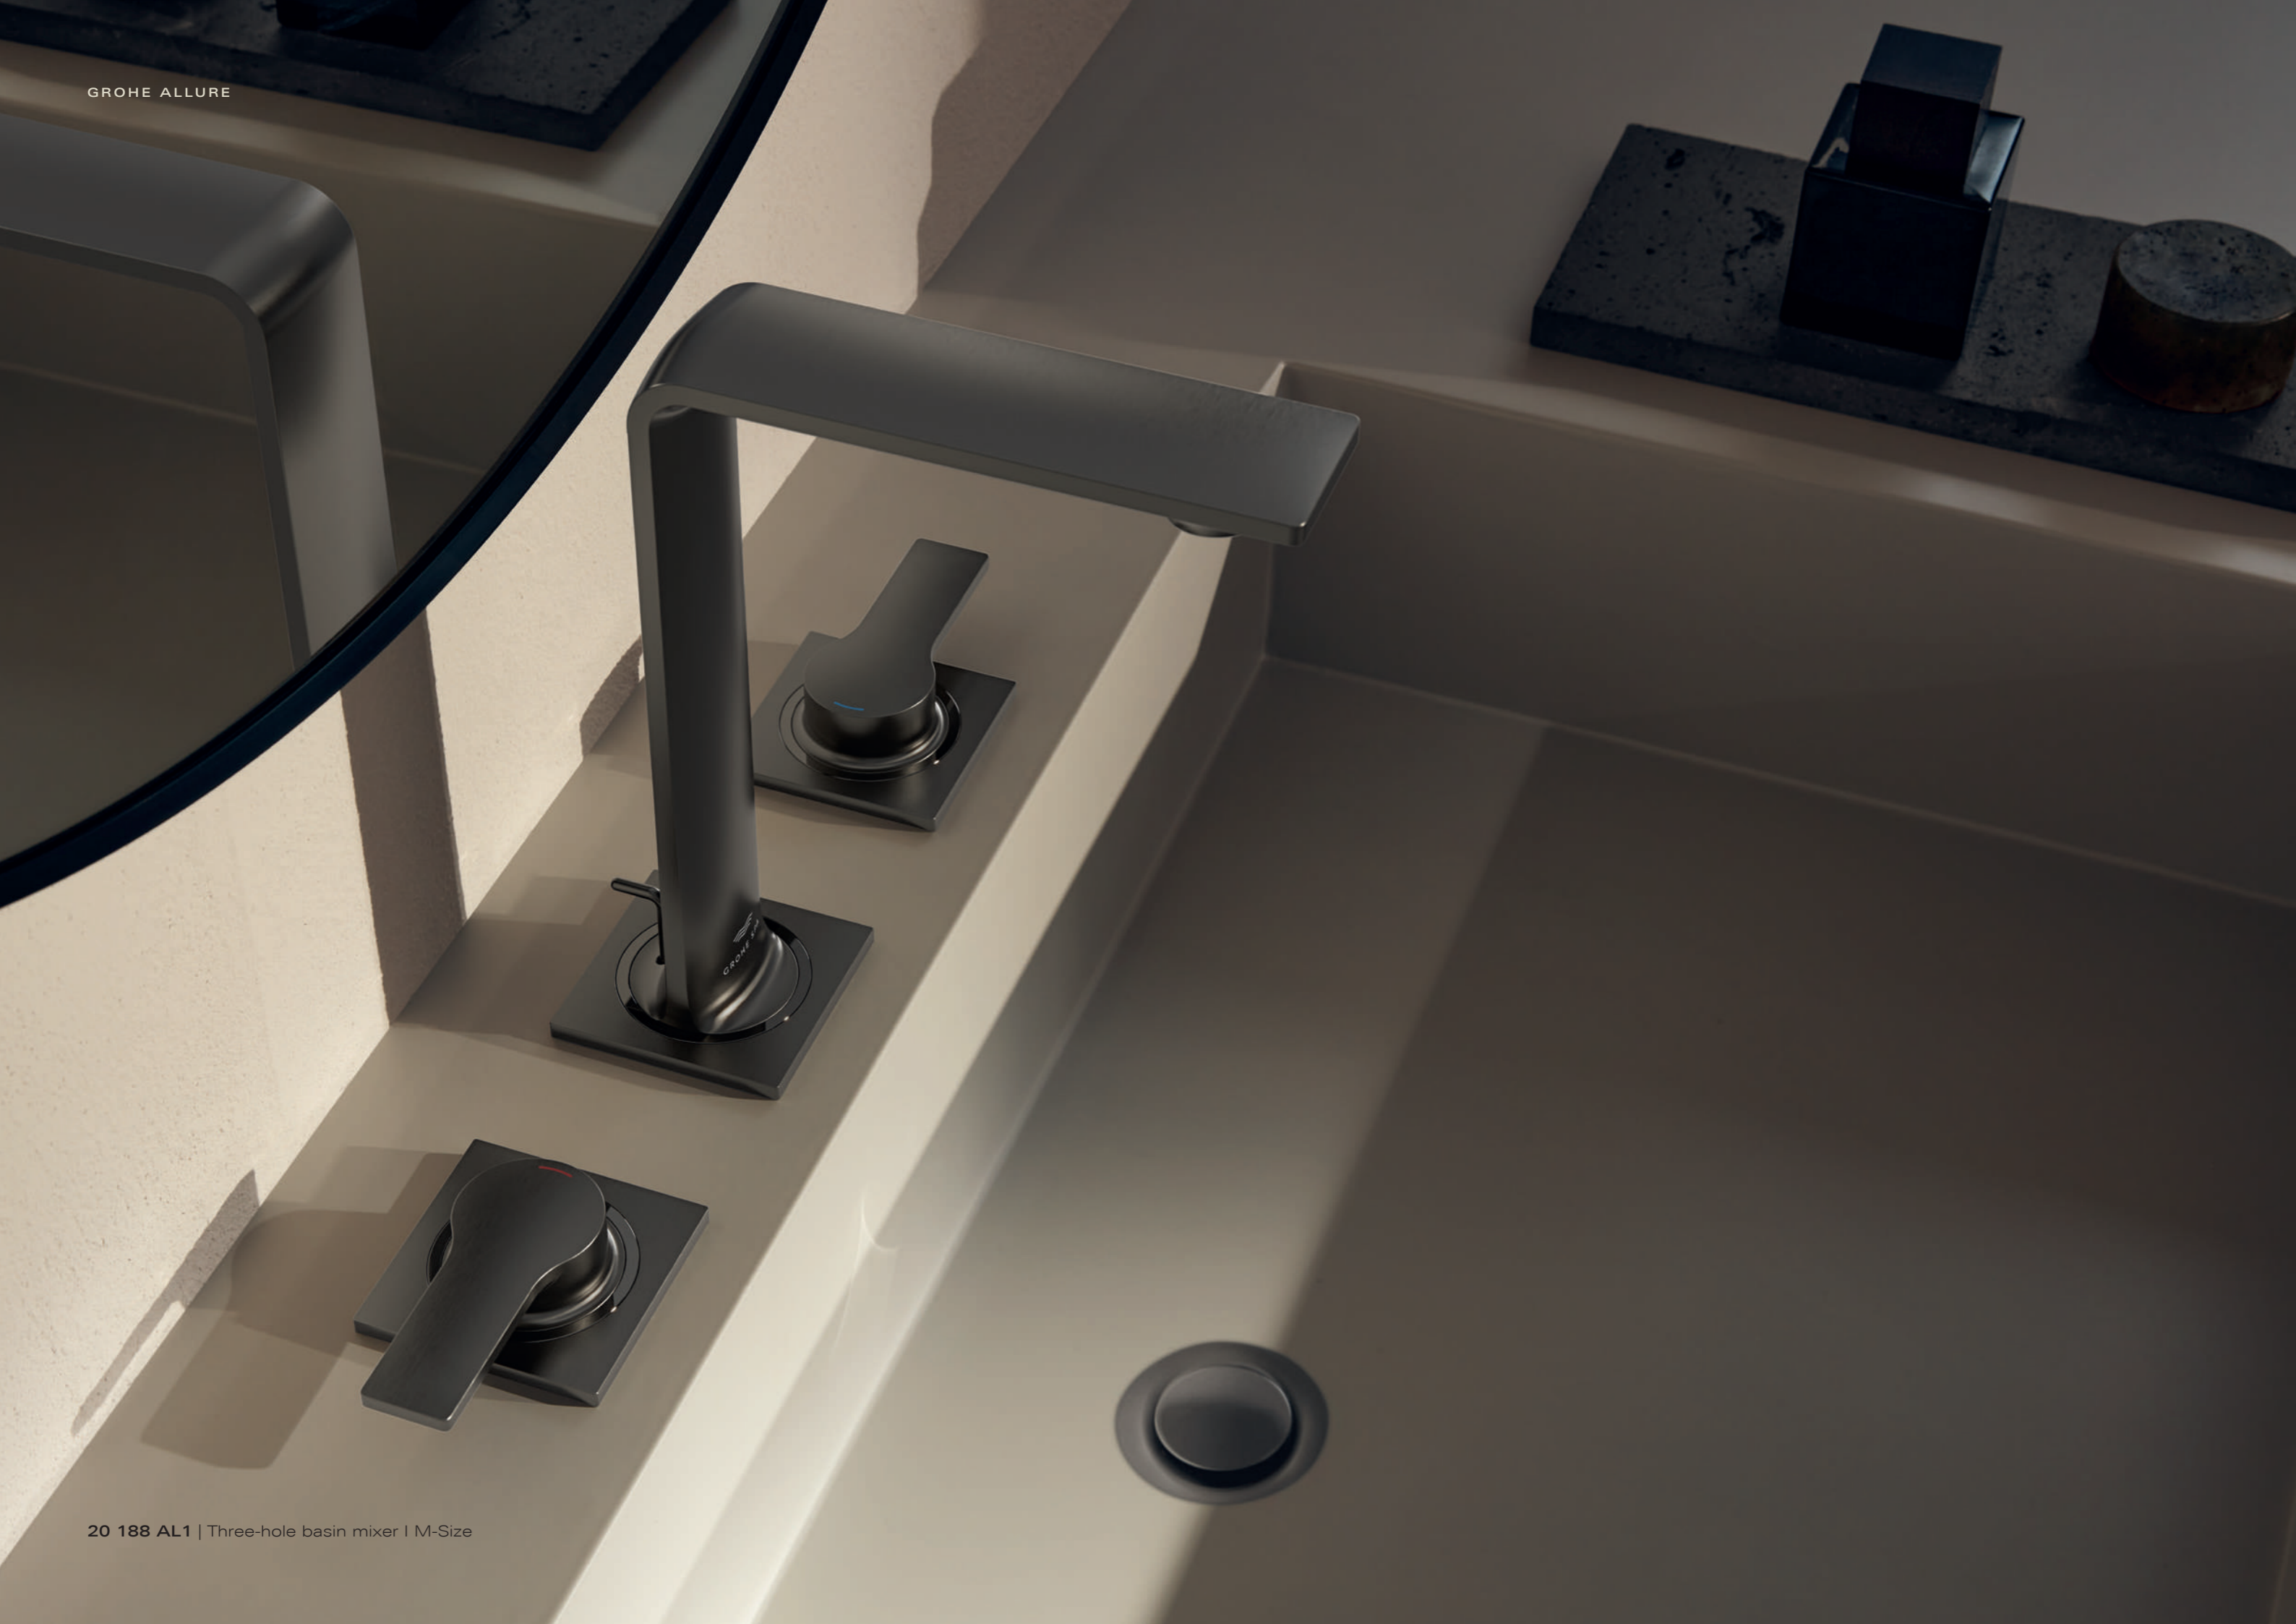

GROHE ALLURE

20 188 AL1 | Three-hole basin mixer | M-Size

SOPHISTICATED
STYLE STATEMENT

GROHE ALLURE BRILLIANT

Enhance your bathroom with something precious. The GROHE Allure Brilliant collection is one of a kind, defined by crisp planes and angles that evoke the rare quality of a gemstone. Luxurious and flawless as a diamond, Allure Brilliant is a comprehensive collection that brings something truly special and intriguing to any bathroom design.