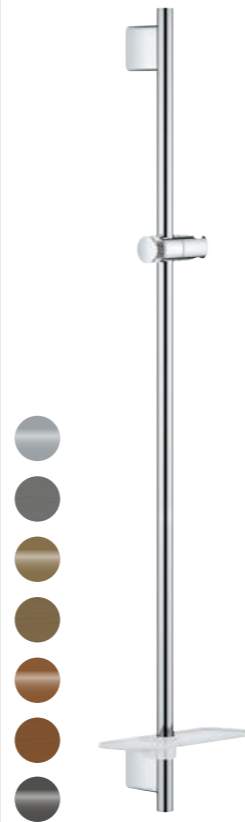

26 370 000 | Euphoria Cube Shower outlet elbow

26 658 000 | Rainshower wall union with holder round
26 659 000 | with holder square

27 075 000 | Rainshower Wall hand shower holder | with square escutcheon

27 074 000 | Rainshower Wall hand shower holder round

65 807 000 | Waste set with push-open plug

28 912 000 | Trap | 1 1/4" | can be added to Atrio/Atrio Private Collection

27 057 000 | Shower outlet elbow

27 076 000 | Shower outlet elbow | with square escutcheon

28 388 001 | Silverflex Twistfree Shower hose | 1.750 mm
28 362 001 | 1.250 mm

26 603 000 | Rainshower SmartActive Shower rail | 900 mm

22 012 000 | Eurocube Angle valve