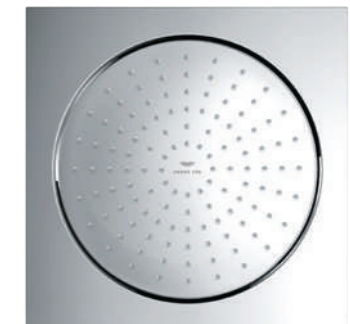

26 874 000 | Ceiling shower 1 spray | 254 x 254 mm