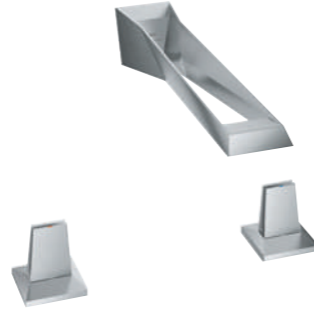

GROHE AIRIO

39 958 00H | Vessel basin | 45 cm
23 403 001 | Allure Single-lever basin mixer | XL-Size
40 963 001 | Allure Holder
40 883 000 | Soap dish

39 958 00H | Vessel basin | 45 cm
23 403 001 | Single-lever basin mixer | XL-Size
40 963 001 | Allure Holder
40 883 000 | Soap dish
25 222 001 | Single-lever bath mixer

39 966 00H | Vessel basin | 60 cm
23 403 001 | Allure Single-lever basin mixer | XL-Size
40 963 001 | Allure Holder
40 883 000 | Soap dish

20 634 SD0 | Three-hole basin mixer

20 635 SD0 | Three-hole basin mixer | wall mounted | projection 256 mm