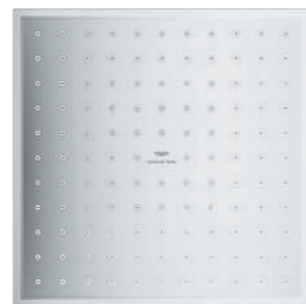

26 883 000 | Ceiling shower | 1 spray