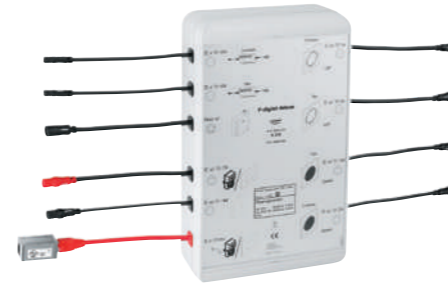

36 476 000 | Base unit box 2.0 Bluetooth (BCU V2.0)