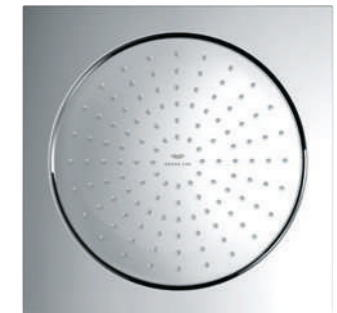

26 887 000 + 26 855 000 | Head shower 3 sprays | 381 mm (width) x 60 mm (height) x 677 mm (depth) + Rough-in set | 295 mm (width) x 121 mm (height) x 181 mm (depth)

* Available in April 2025.

** Available in Summer 2025.

GROHE COLORS Replace the second and third last digit with the color code

26 872 000 | Head shower 1 spray | 254 x 254 mm | with 9,5 l/min. flow limiter
26 871 000 | with non-restricted flow