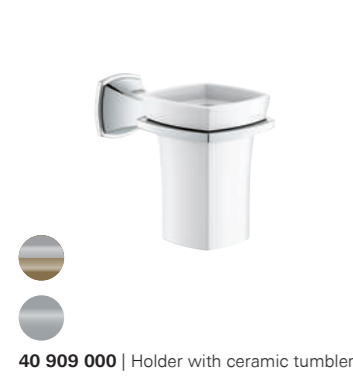

PRODUCT OVERVIEW | GRANDERA