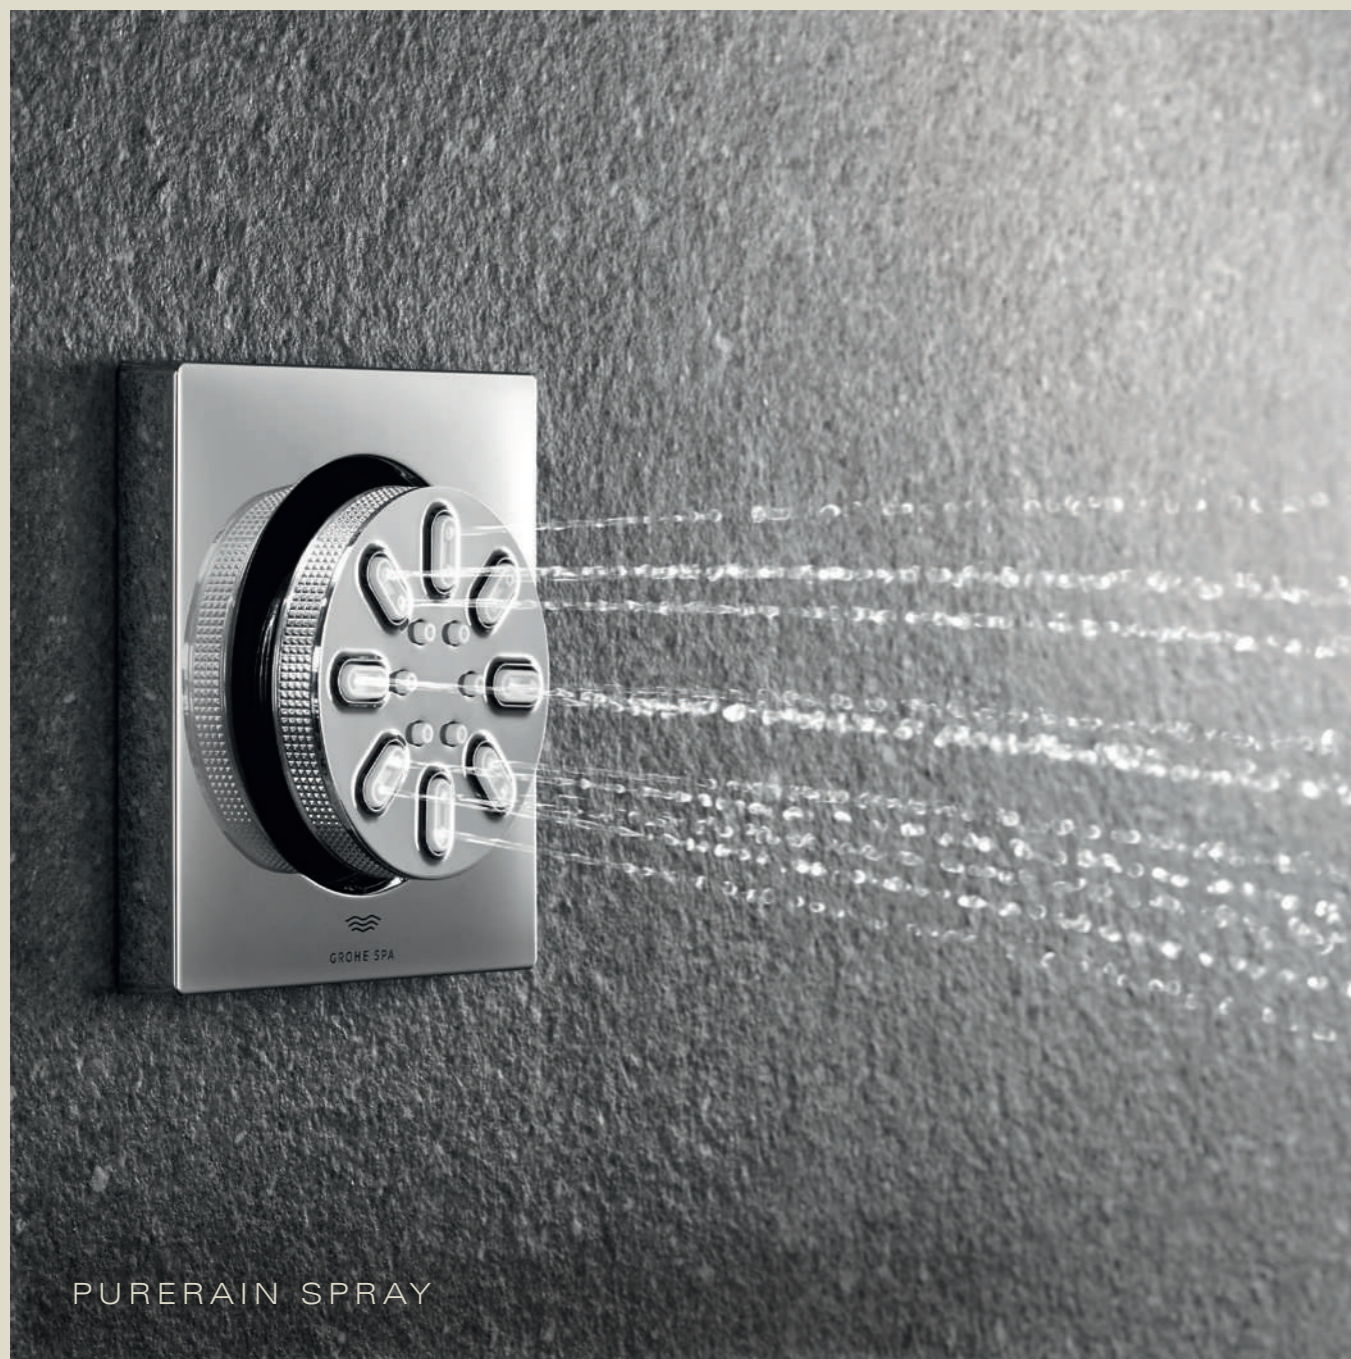

PULSATING WATER MASSAGE FOR RELAXING MOMENTS

Be it a soft and gentle GROHE PureRain shower or a refreshing GROHE ActiveJet shower, GROHE Rainshower Aqua Body sprays upgrade the daily shower routine with a water massage. When the water is activated, the body sprays pop out of the cover plate, allowing users to easily switch between PureRain and ActiveJet by turning the spray. When the water is turned off the sprays automatically pull back and blend seamlessly into the rosette. The slim design creates extra space in the shower. While in use, the heads can be easily adjusted by 15° in any direction. Thanks to brush-free silicone nozzles, the body sprays are easy to clean. Furthermore, the new body sprays enable eco-conscious water usage thanks to the water-saving EcoJoy technology. GROHE SPA Body sprays make it easy to successfully combine responsibility with pure showering pleasure.