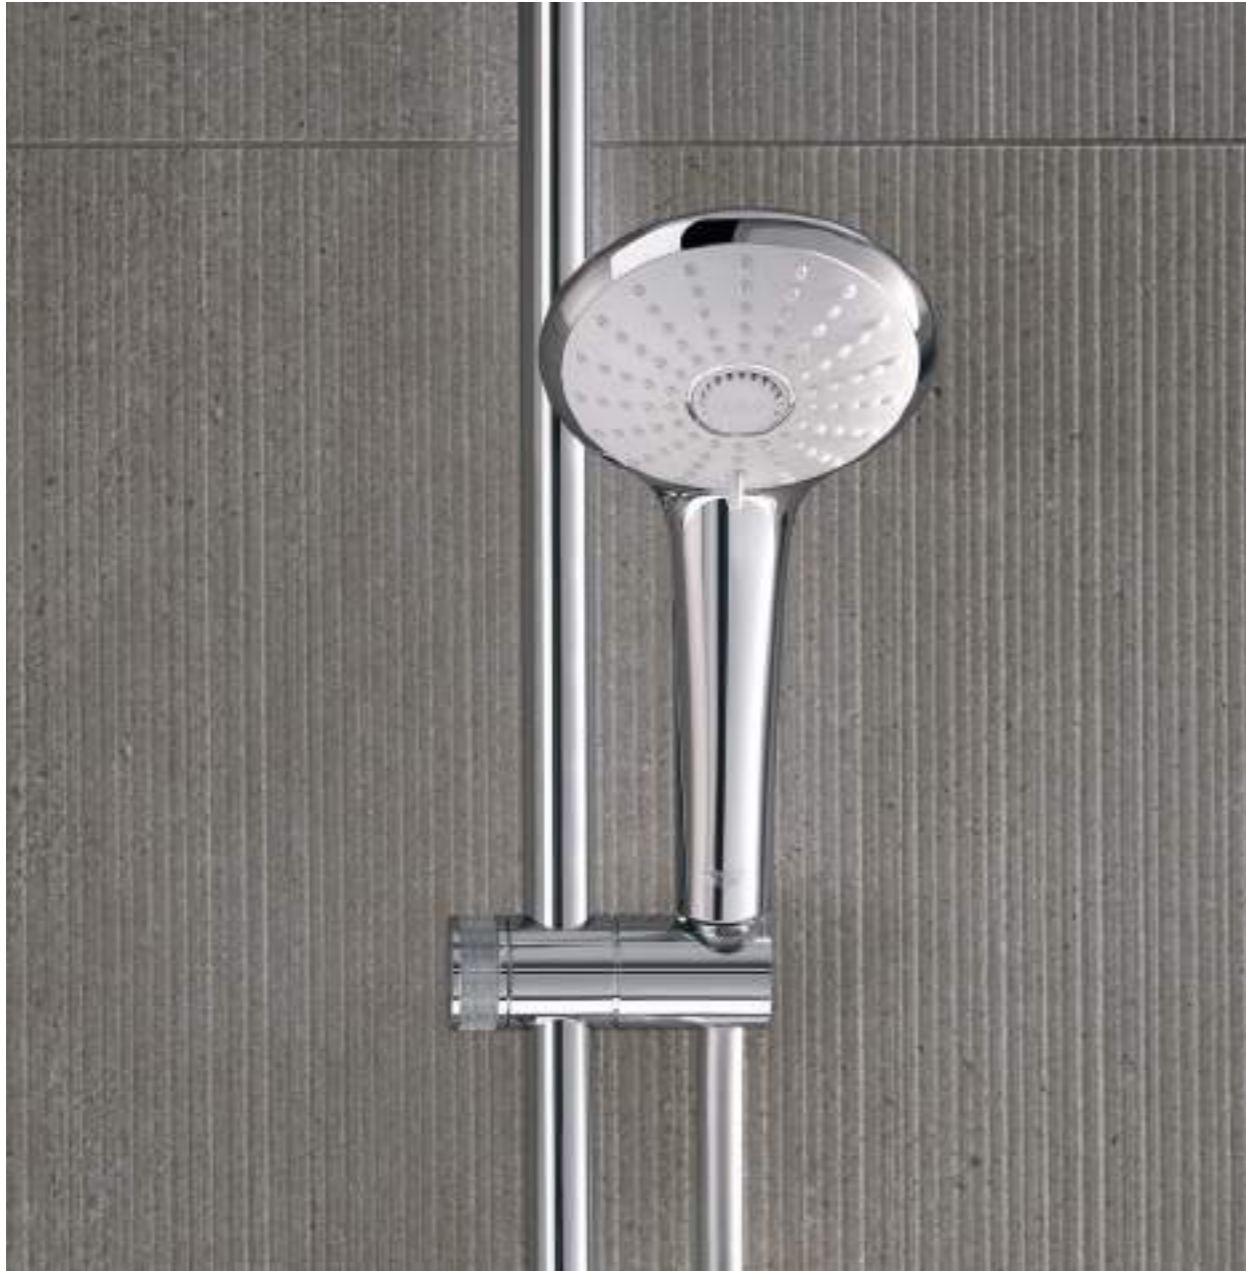

RIGHT | 27 267 001 | Euphoria 110 Mono shower rail set

27 221 001 | Euphoria 110 Massage hand shower