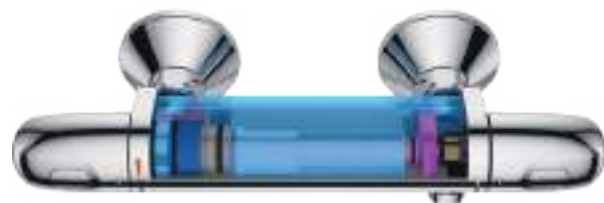

GROHE GROHTHERM 1000

GROHE COOLTOUCH, ULTIMATE COMFORT.

Enjoy taking a refreshing shower more than ever before. The Grohtherm 1000 with contemporary design offers the GROHE CoolTouch compact body, ergonomically shaped metal handles, GROHE TurboStat technology and water-saving eco functions.

gonomically shaped metal handles, GROHE TurboStat technology and water-saving eco functions.

100% GROHE CoolTouch