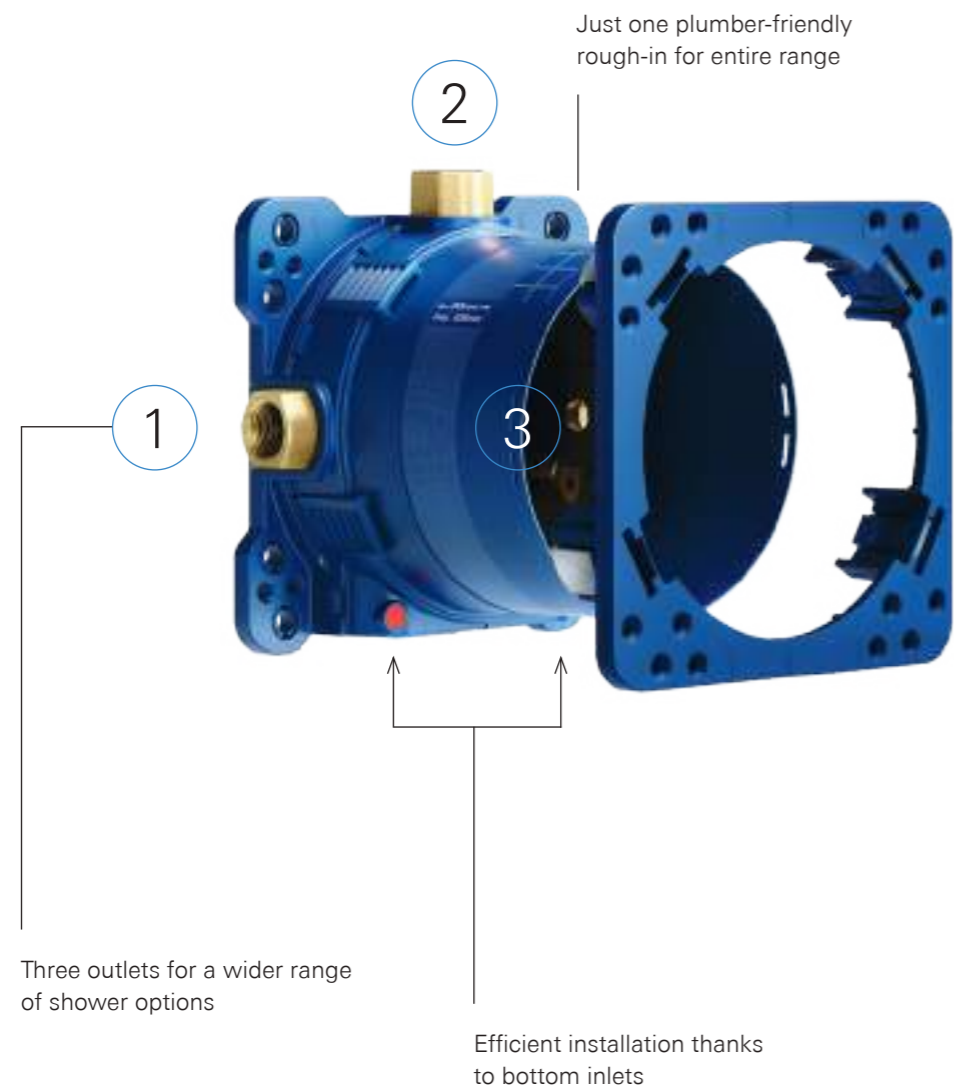

THE UNIVERSAL SOLUTION FOR THE NEEDS OF TOMORROW

GROHE RAPIDO SMARTBOX

Exchangeable function units for single-lever mixers, thermostats and SmartControl, fully pre-configured and 100% factory tested.