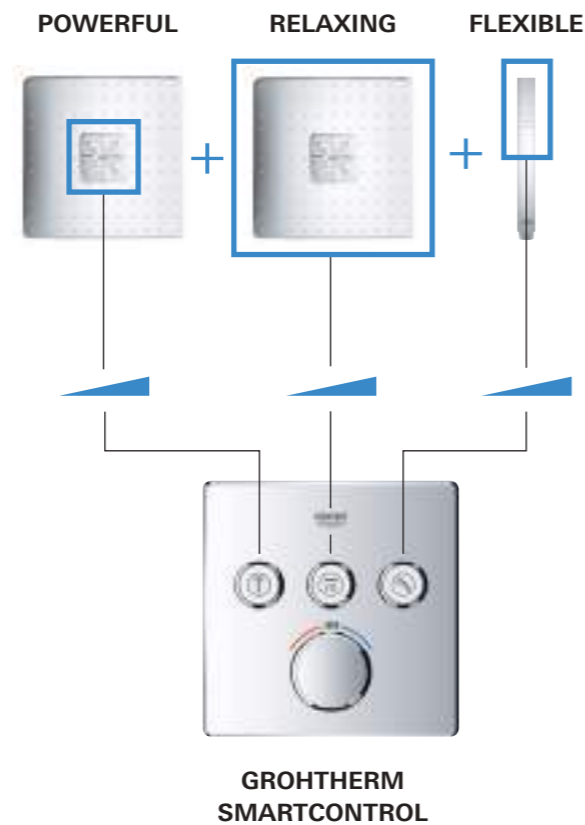

SHOWER PLEASURE TO THE POWER OF THREE

CONTROL UP TO THREE SHOWERS WITH JUST ONE TRIM

Today's trend is for a multiple shower experience that offers more than simple bath/shower combinations. The downside is that for this to work, you need two rough-ins and two trims to control a hand shower and a two-spray head shower: up until now. With just one rough-in and one trim, it is possible to enjoy two head shower functions. The pleasure of using two head shower sprays is enhanced by the Rainshower 360 and the new Rainshower 310 head showers. Designed to be the perfect match, they deliver an unmissable shower sensation.