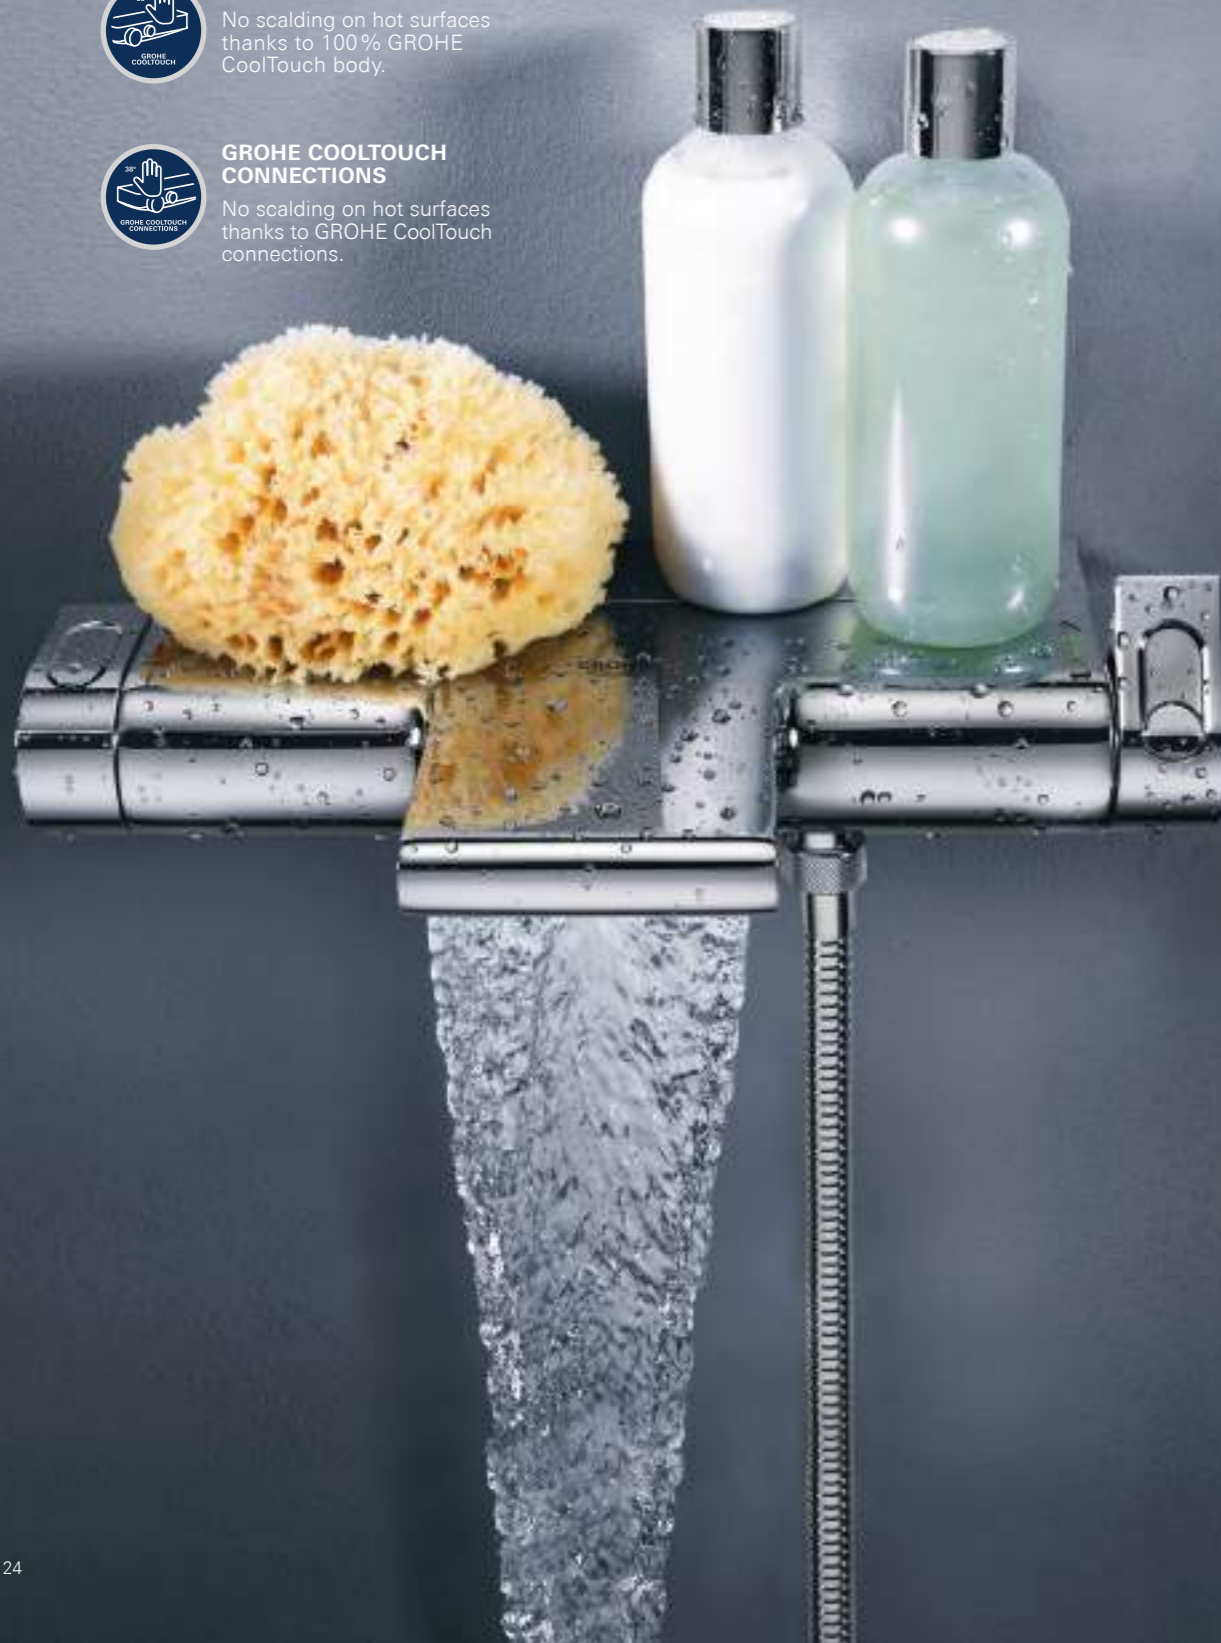

GROHE COOLTOUCH

No scalding on hot surfaces thanks to 100% GROHE CoolTouch body.

GROHE COOLTOUCH CONNECTIONS

No scalding on hot surfaces thanks to GROHE CoolTouch connections.