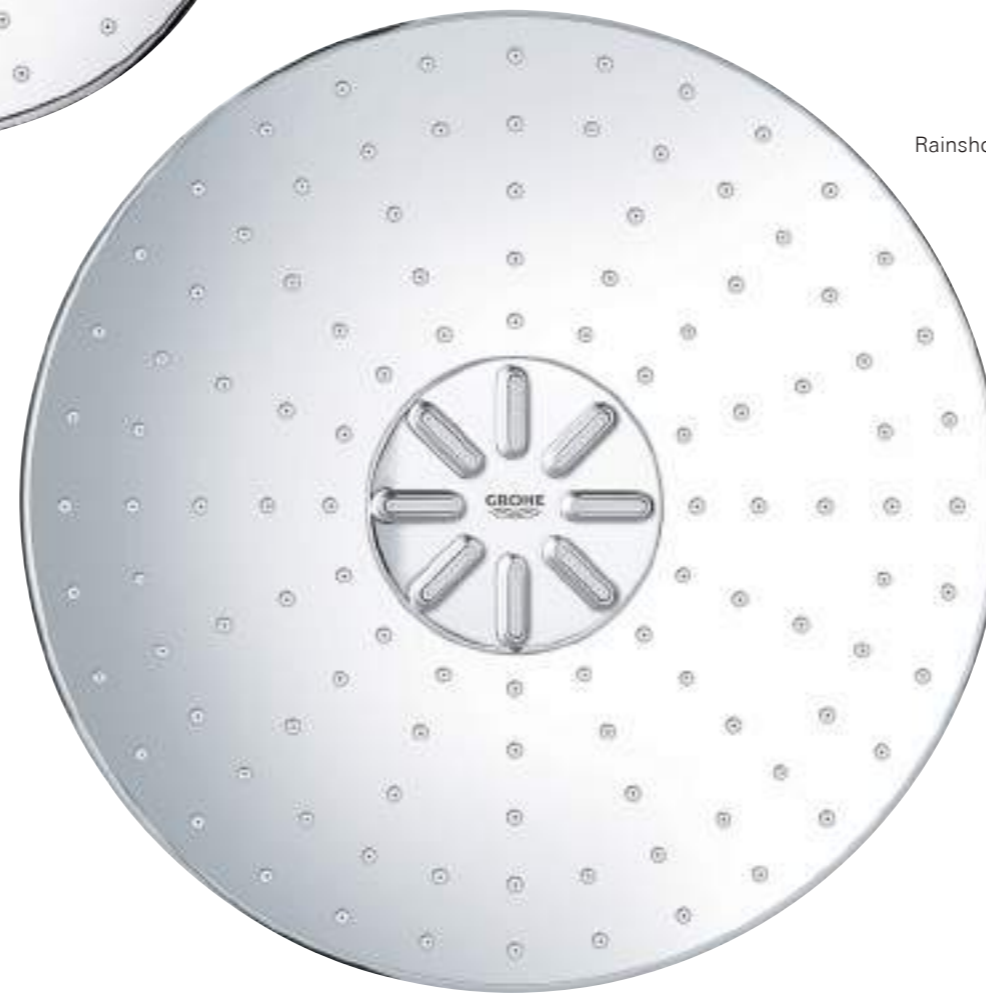

Why not update your showering with the comfort of the new Tempesta 250 head shower? A generous diameter of 250 mm means full-face showering enjoyment with the refreshing Rain Spray. And thanks to the water-saving GROHE EcoJoy function, you can experience the power of a downpour every day without hurting the planet.

All GROHE head showers feature GROHE DreamSpray technology for a luxurious full spray and unbeatable showering enjoyment, while SpeedClean shower nozzles prevent the build-up of limescale.

LEFT | 26 479 LS0 | Rainshower 310 SmartActive Cube head shower set

GROHE HEAD SHOWERS
SHAPES AND SIZES

Rainshower 360

Euphoria 260

Rainshower 310 Mono Cube

Rainshower 310 SmartActive

Rainshower 310 SmartActive Cube

Tempesta 250 Cube

Rainshower 310 Mono

These slim-line shower heads feature a generous 250mm diameter for a comfortable, relaxed showering experience,

and the sleek good looks of both round and cube designs mean that there's a perfect fit for every style of bathroom. Enjoy the Tempesta 250's soothing Rain spray with full-face coverage and plenty of room to move about underneath.