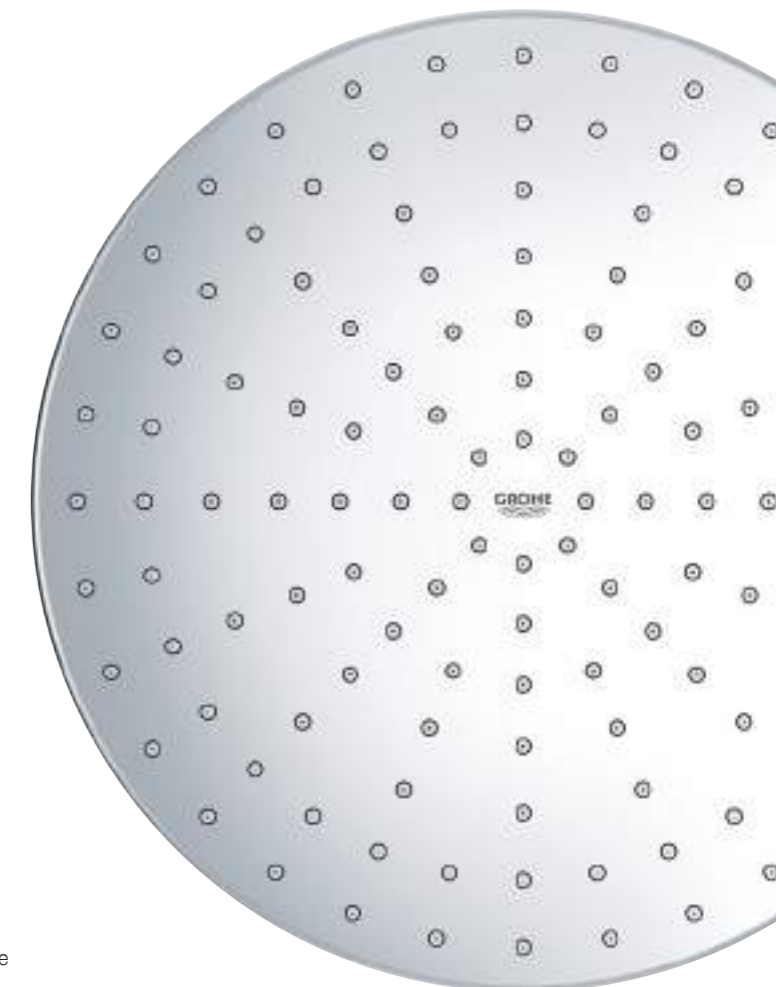

Why not update your showering with the comfort of the new Tempesta 250 head shower? A generous diameter of 250 mm means full-face showering enjoyment with the refreshing Rain Spray. And thanks to the water-saving GROHE EcoJoy function, you can experience the power of a downpour every day without hurting the planet.

GROHE HEAD SHOWERS
SHAPES AND SIZES

Rainshower 360

Euphoria 260

Rainshower 310 Mono Cube

Rainshower 310 SmartActive

Rainshower 310 SmartActive Cube

Tempesta 250 Cube

Rainshower 310 Mono

GROHE TEMPESTA 250

COMFORT AND JOY

Relaxing, revitalizing... and totally guilt free. That's the promise of the new Tempesta 250, which features water saving GROHE EcoJoy technology to ensure a powerful, reliable shower experience that won't cost the earth. With more space to spread out, and the luxurious Rain Spray as standard, the Tempesta 250 promises you both incomparable comfort and joyful, sustainable showering.

These slim-line shower heads feature a generous 250mm diameter for a comfortable, relaxed showering experience,

and the sleek good looks of both round and cube designs mean that there's a perfect fit for every style of bathroom. Enjoy the Tempesta 250's soothing Rain spray with full-face coverage and plenty of room to move about underneath.