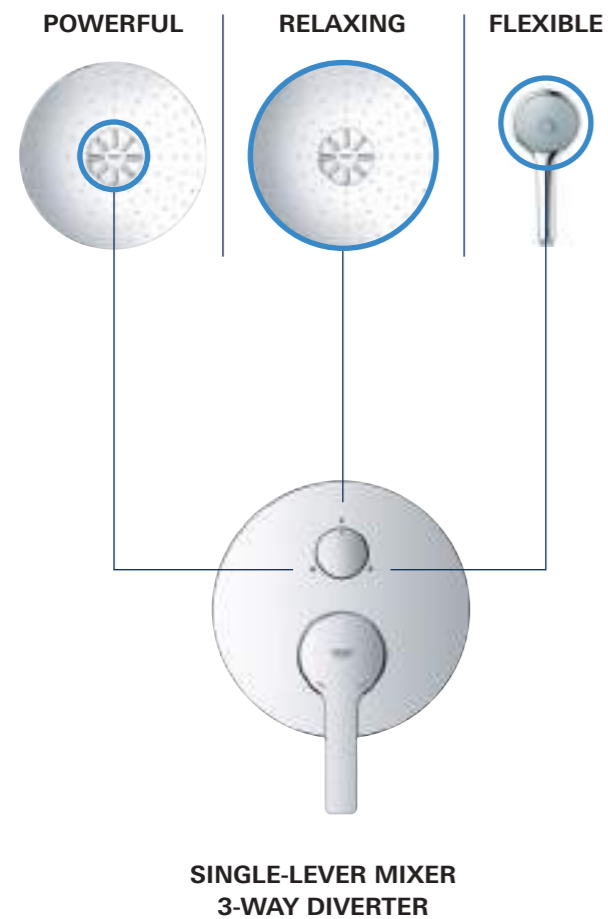

SHOWER PLEASURE TO THE POWER OF THREE

Control up to three showers with just one trim. Today's trend is for a multiple shower experience that offers more than simple bath/shower combinations. The downside is that for this to work, you need two rough-ins and two trims to control a hand shower and a two-spray head shower: up until now. With

just one rough-in and one trim, it is possible to enjoy two head shower functions. The pleasure of using two head shower sprays is enhanced by the Rainshower 360 and the Rainshower 310 head showers. Designed to be the perfect match, they deliver an unmissable shower sensation.