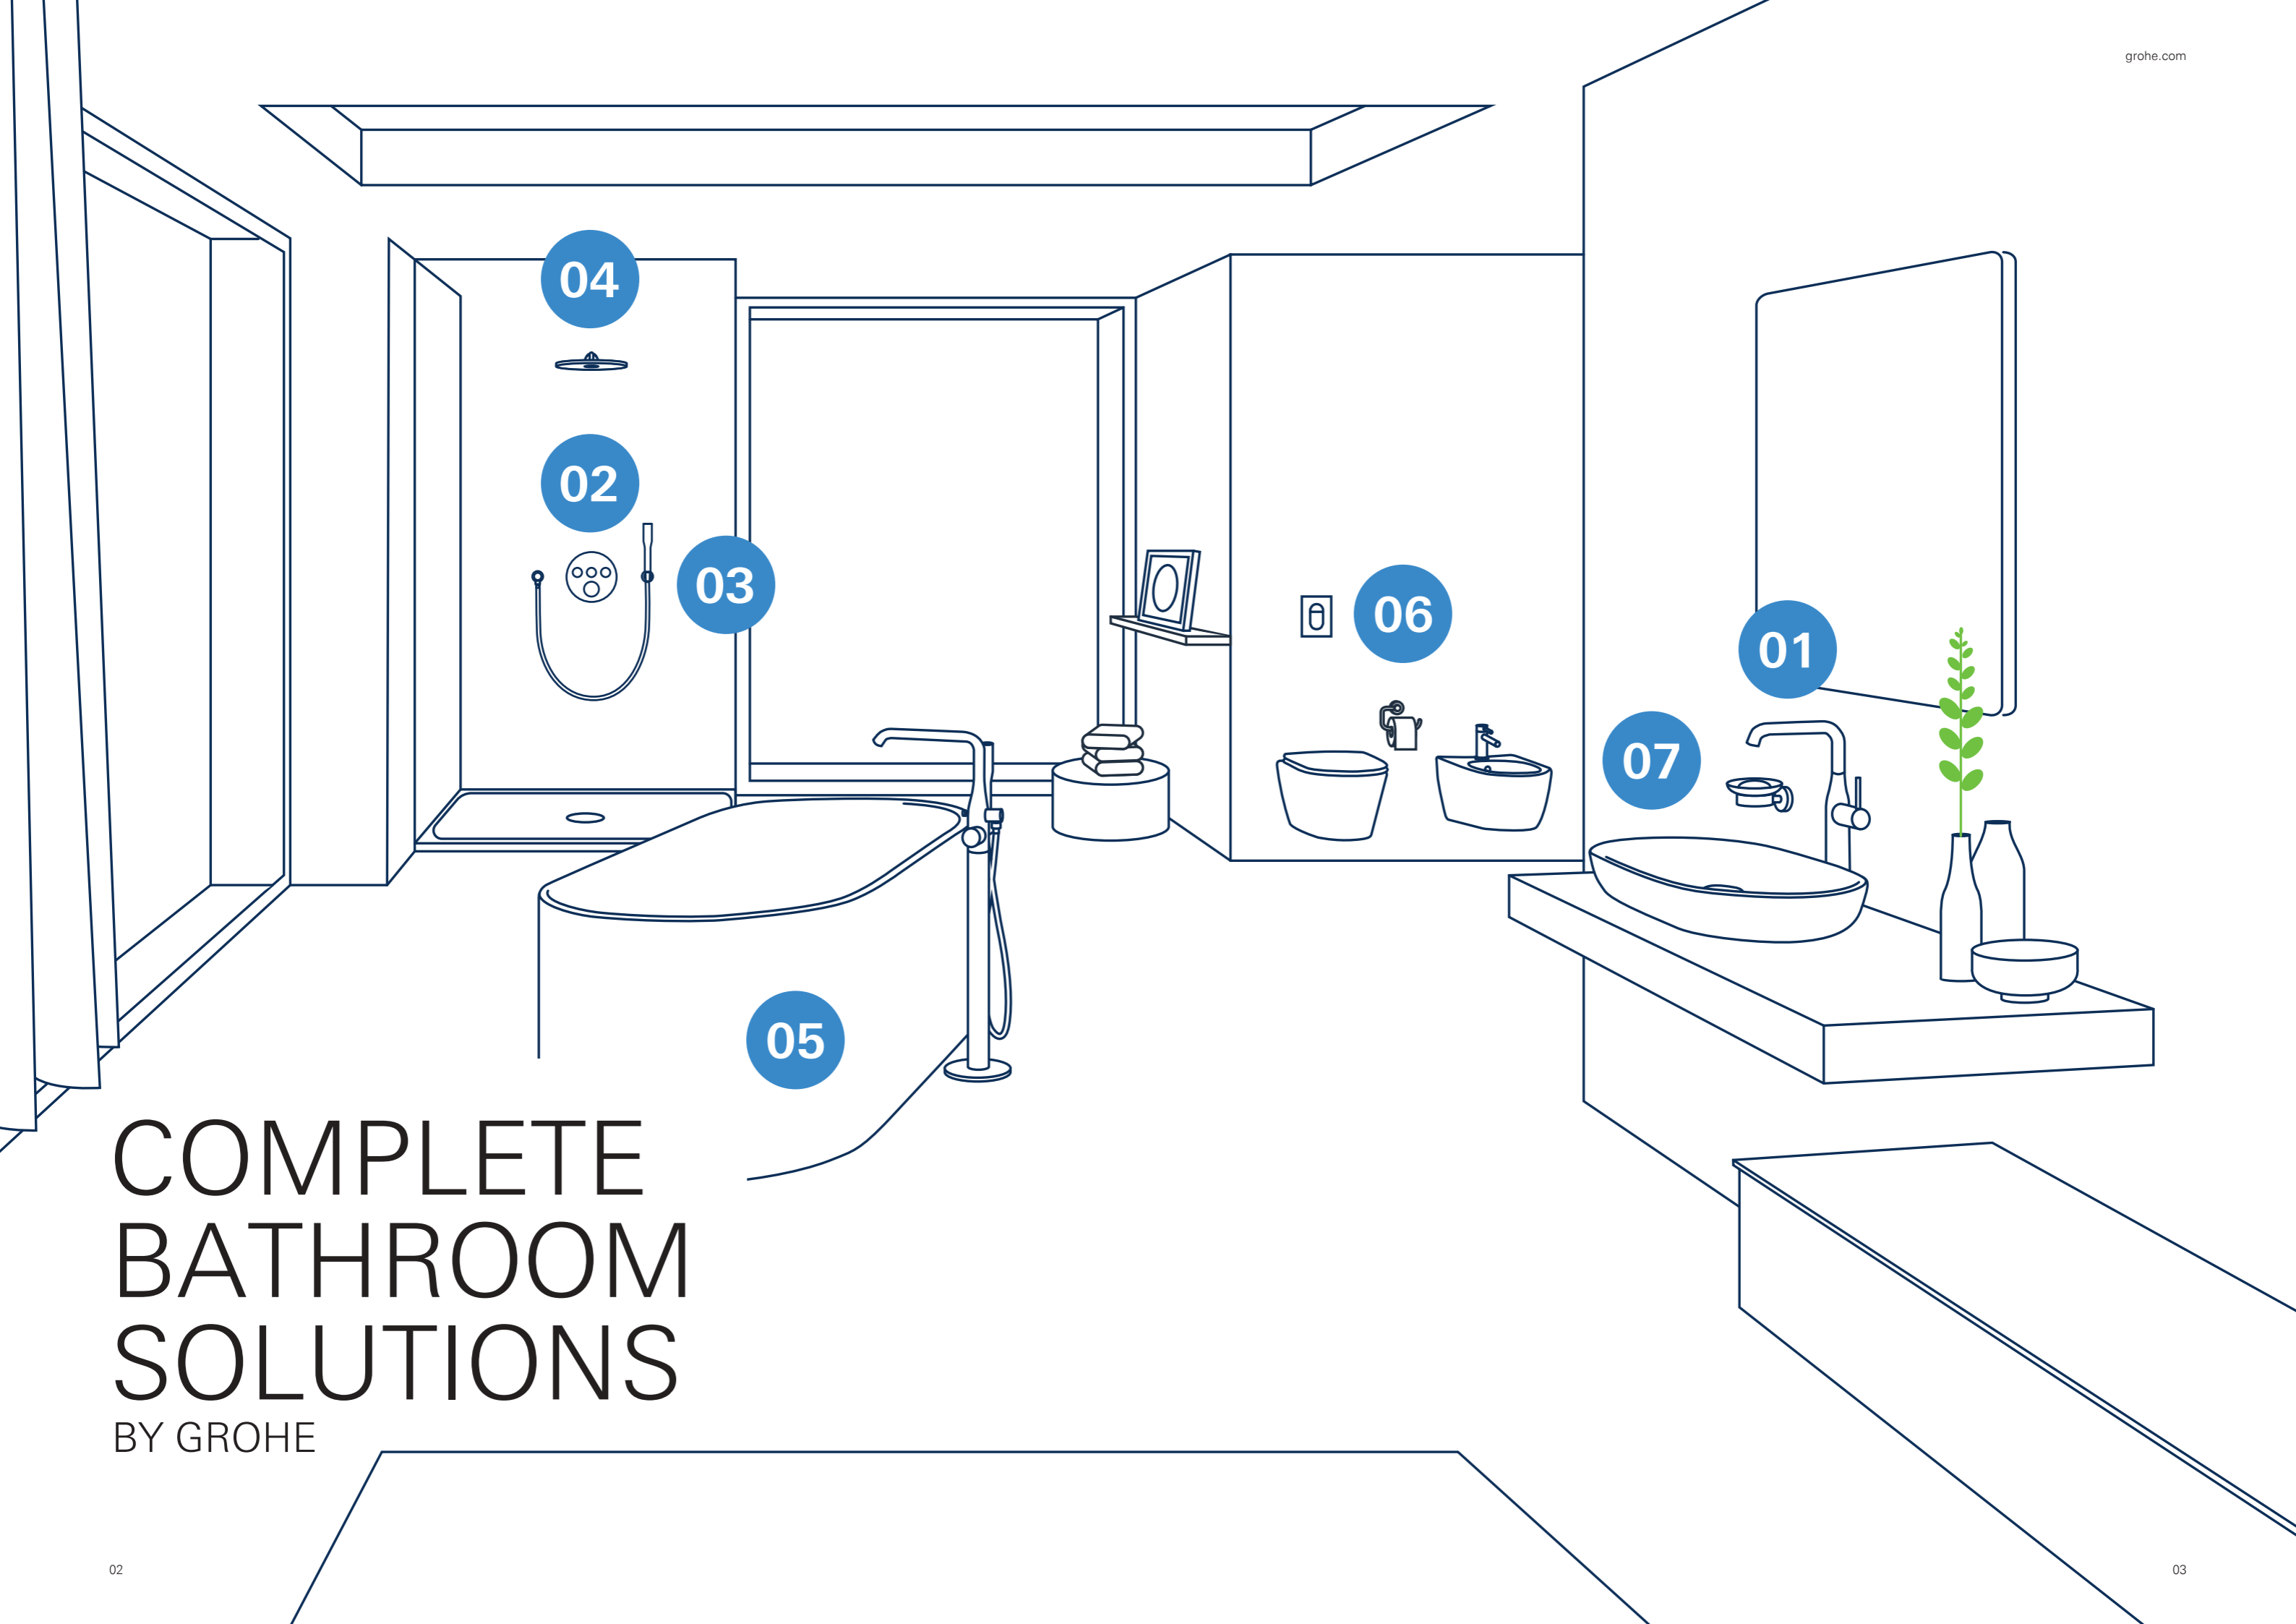

01 GROHE FAUCETS	04
02 GROHE CONCEALED MIXERS	88
03 GROHE THERMOSTATS	104
04 GROHE SHOWERS & SHOWER SYSTEMS	148
05 GROHE CERAMICS	212
06 GROHE FLUSH PLATES	242
07 GROHE ACCESSORIES	250
GROHE PRODUCT OVERVIEW	272

Designs that matches your style. From faucets and shower systems to shower toilets and ceramics – enjoy your perfect GROHE bath experience.

COMPLETE BATHROOM SOLUTIONS

BY GROHE