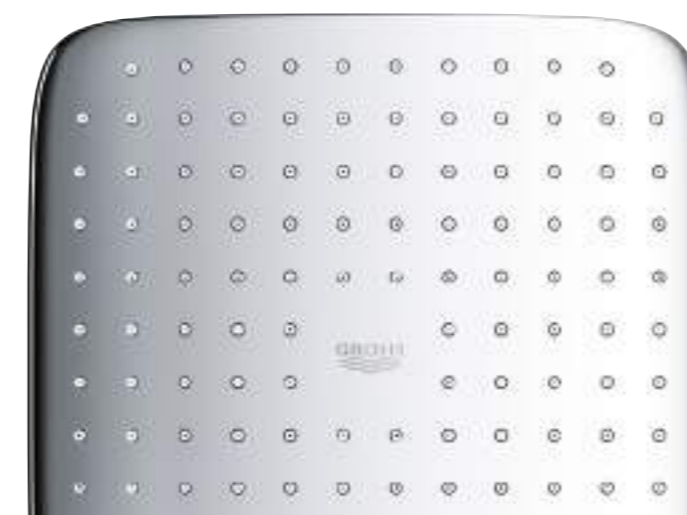

GROHE HEAD SHOWERS
SHAPES AND SIZES

Rainshower 360

Euphoria 260

Rainshower 310 Mono Cube

Rainshower 310 SmartActive

Rainshower 310 SmartActive Cube

Tempesta 250 Cube

Rainshower 310 Mono

These slim-line shower heads feature a generous 250mm diameter for a comfortable, relaxed showering experience,

and the sleek good looks of both round and cube designs mean that there's a perfect fit for every style of bathroom. Enjoy the Tempesta 250's soothing Rain spray with full-face coverage and plenty of room to move about underneath.