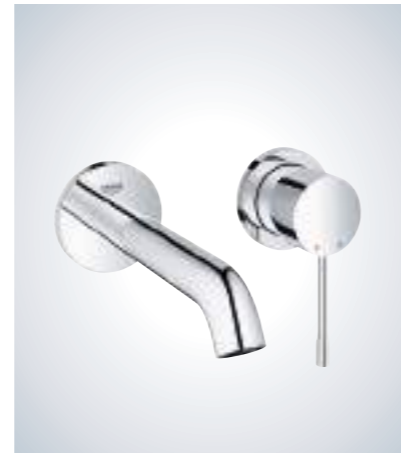

ESSENCE
SEE PAGE 22