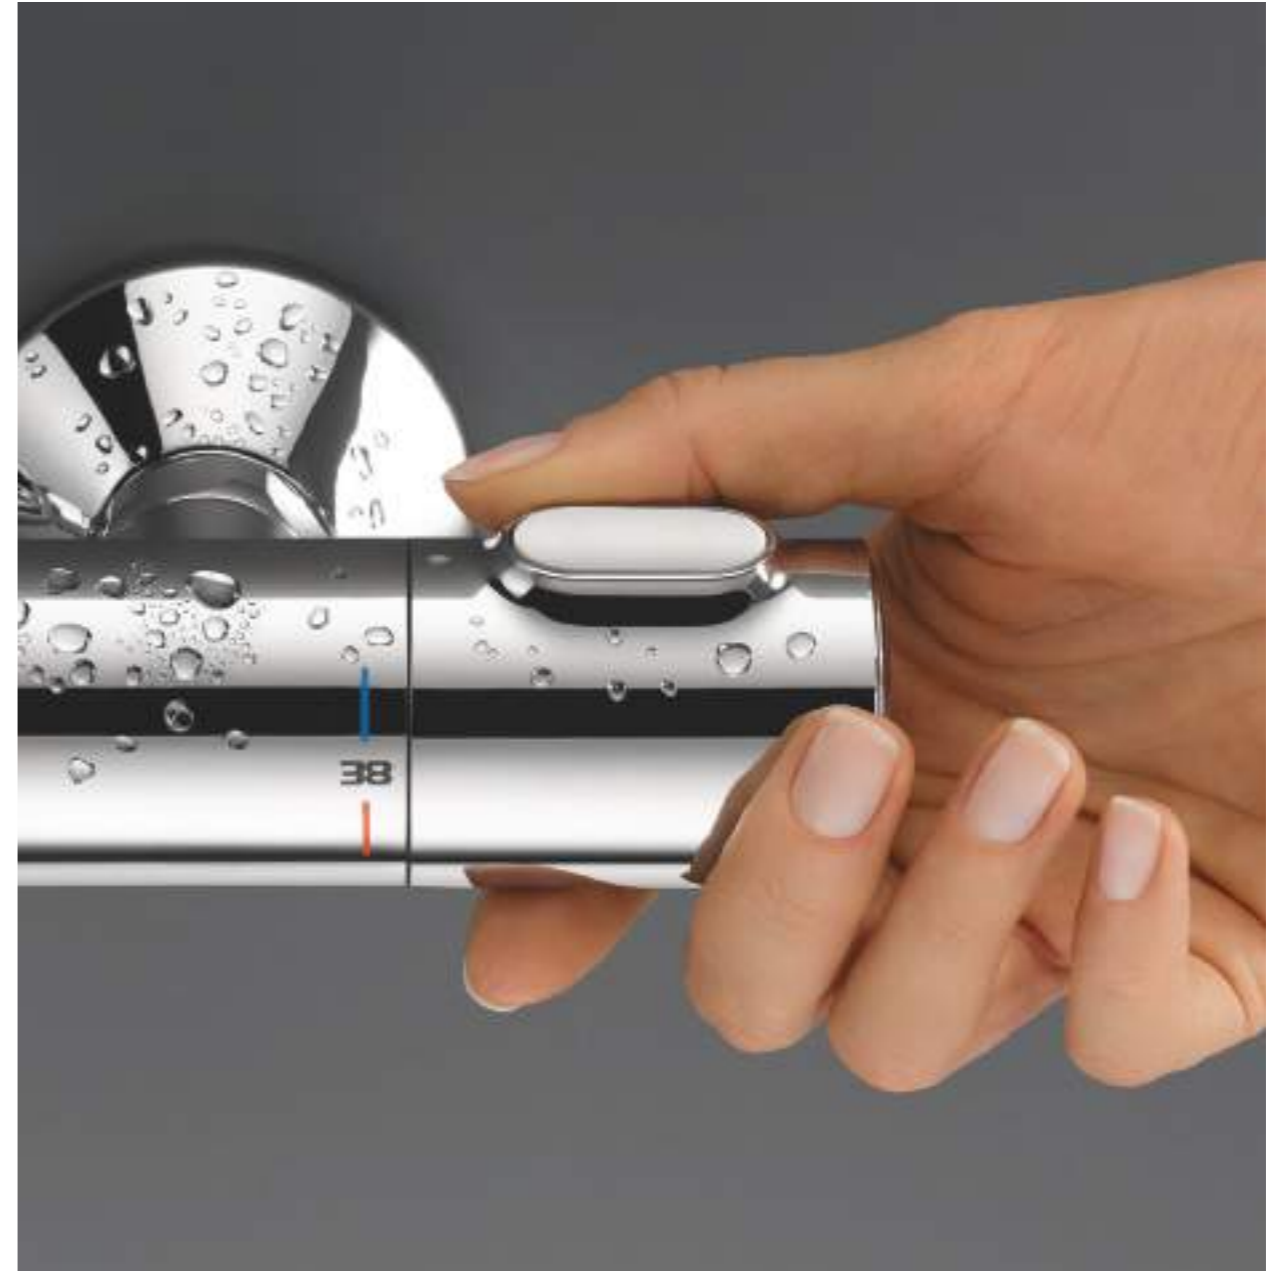

34 793 000 | Thermostatic shower mixer with GROHE 38° SafeStop button