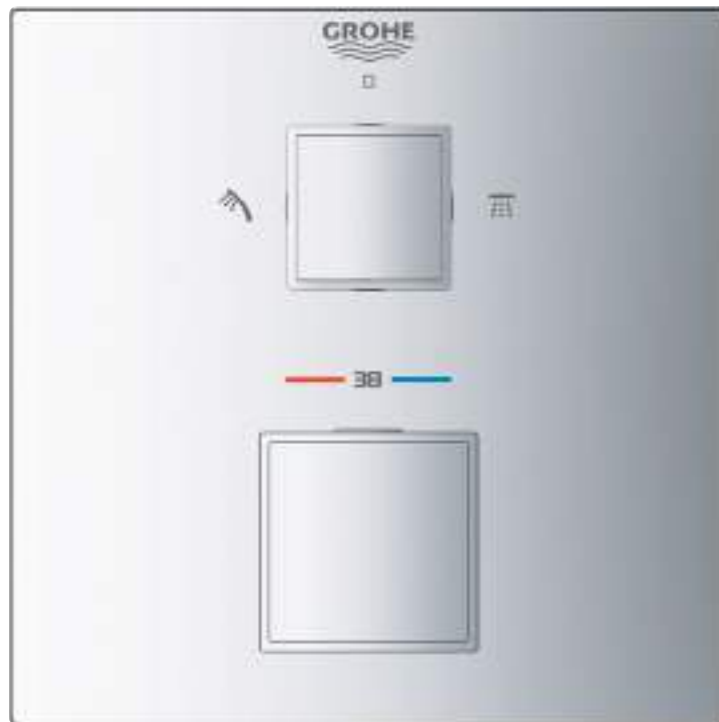

CHOOSE BETWEEN THREE DIFFERENT DESIGNS

24 154 000 | Grotherm Cube two-handle thermostat
2-way AquaDimmer head shower/hand shower