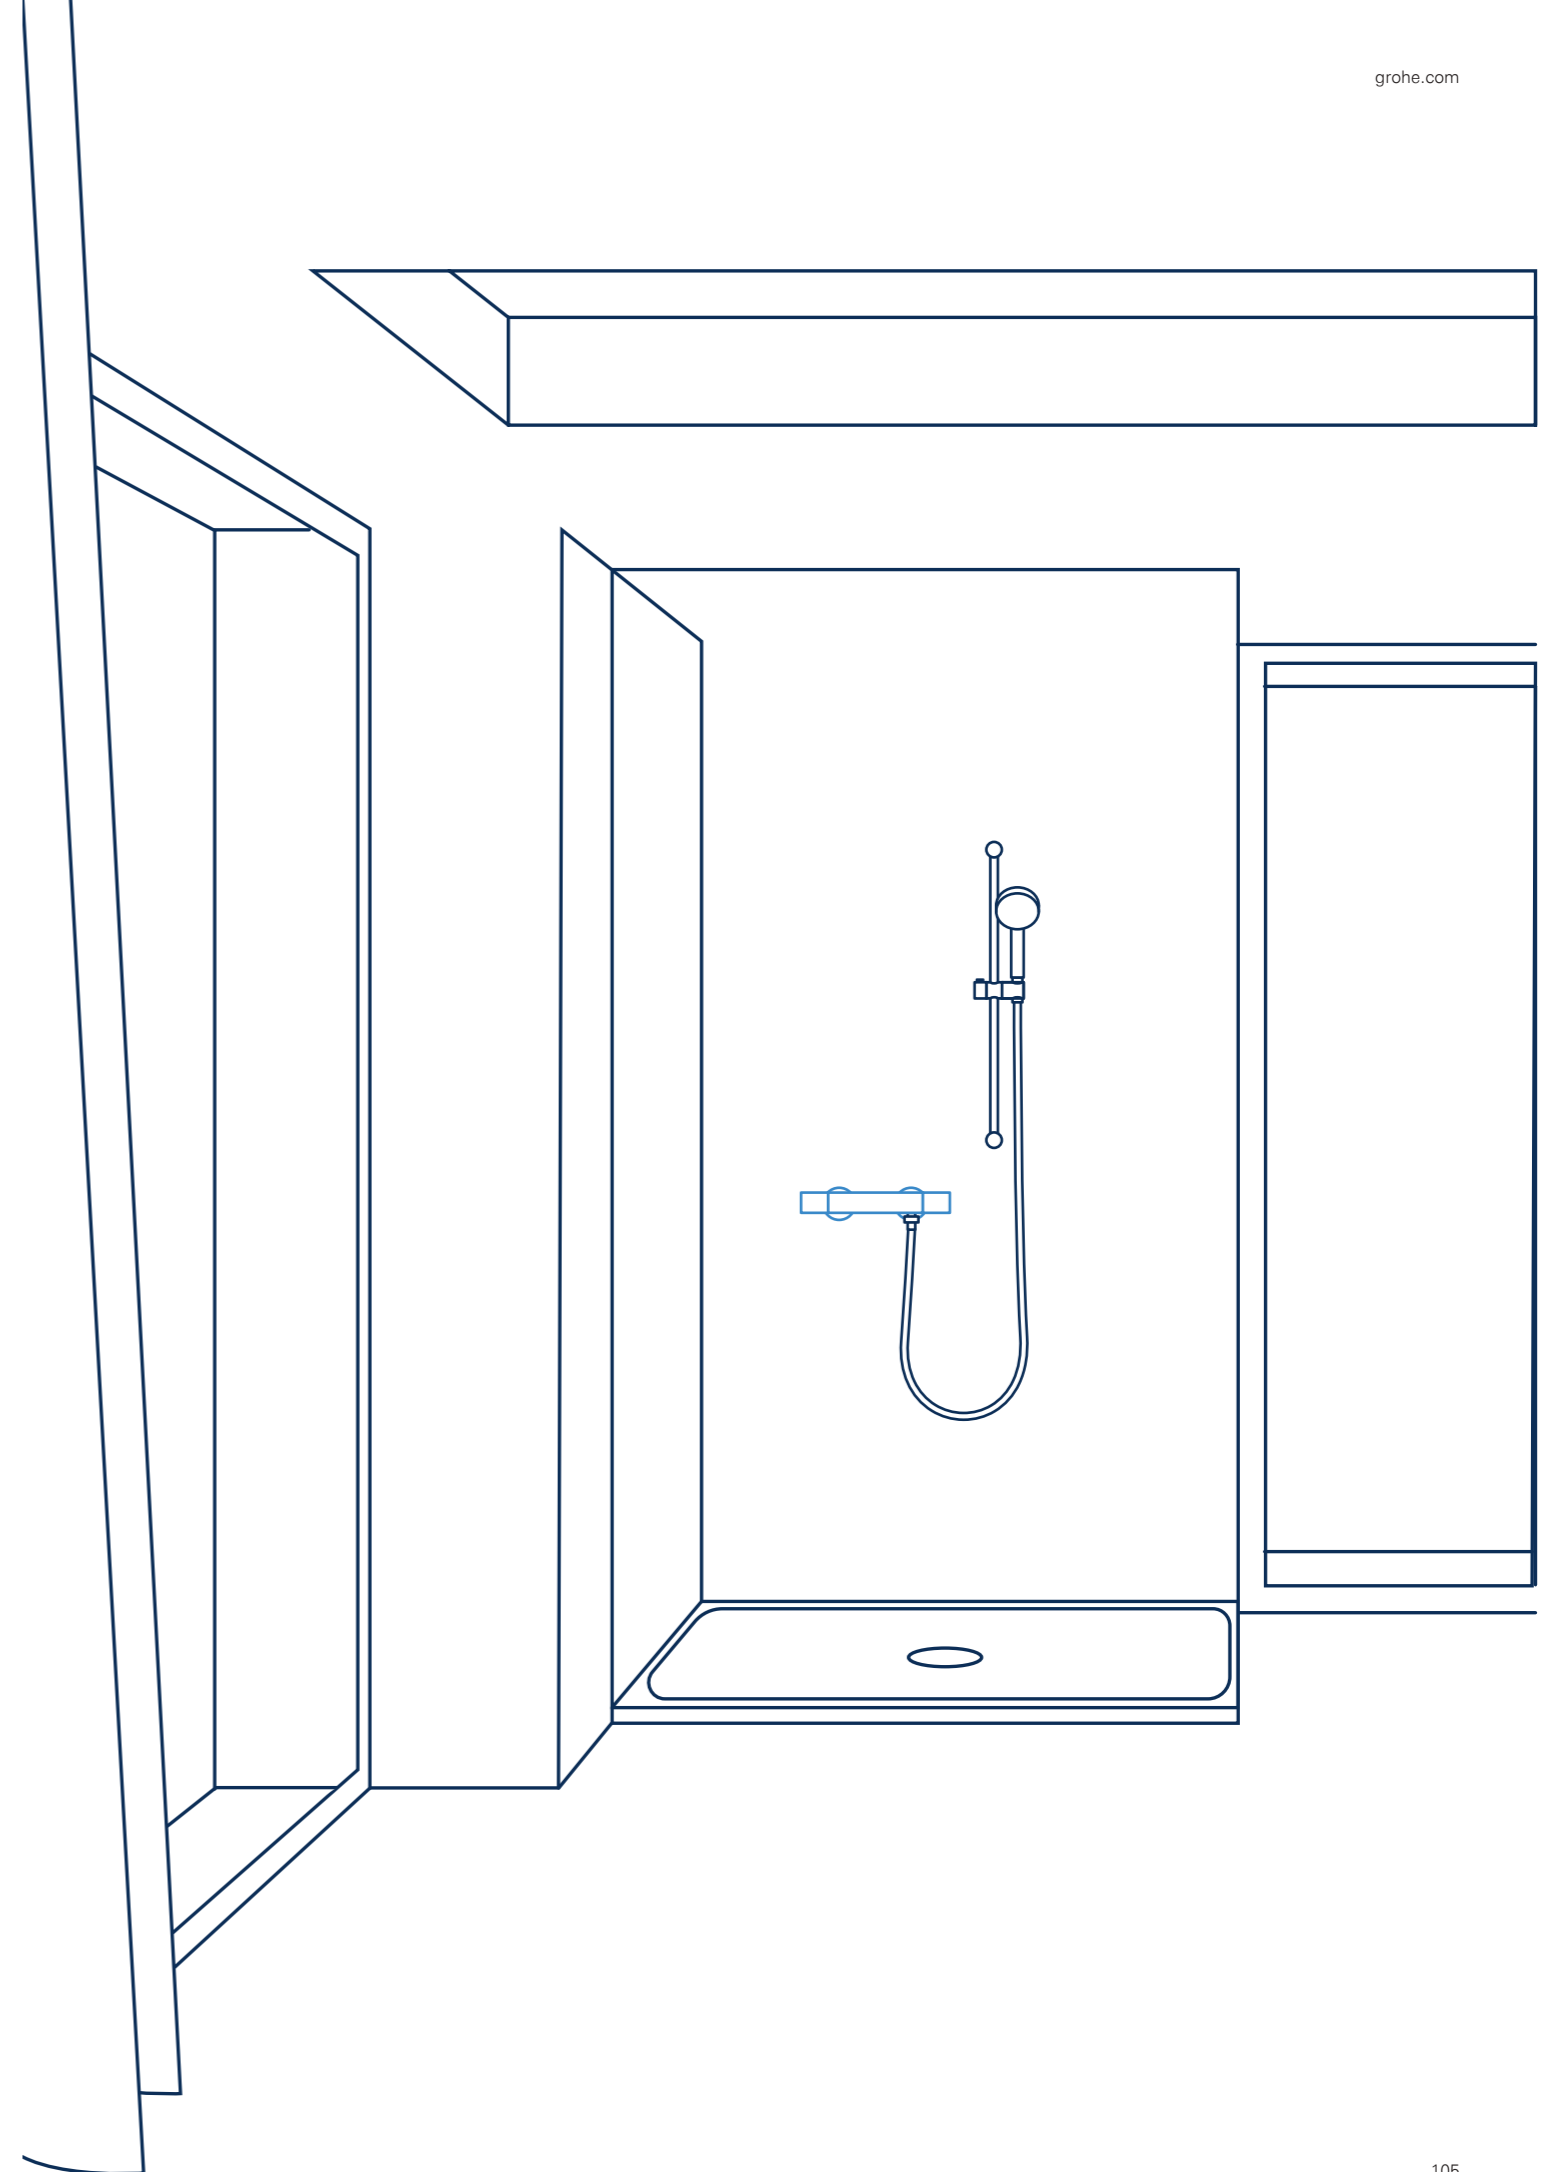

03

THERMOSTATS

PRECISE CONTROL FOR A RELEAXED SHOWER EXPERIENCE

As our benchmark when constructing GROHE thermostats we used the most sensitive thermometer around – your skin. The revolutionary thermostats in our Grohtherm range ensure that hot and cold water will touch your skin in exactly the proportions you desire. GROHE TurboStat

is a revolutionary technical feature – it provides the correct shower temperature in seconds and keeps it constant. The many elegant design features in these miniature technological marvels are wonderfully innovative.