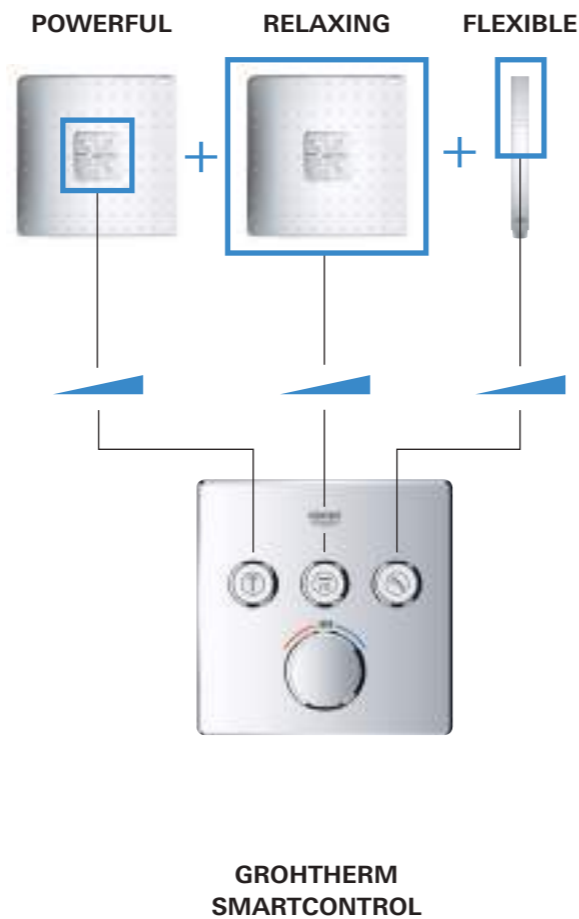

SHOWER PLEASURE TO THE POWER OF THREE

Control up to three showers with just one trim. Today's trend is for a multiple shower experience that offers more than simple bath/shower combinations. The downside is that for this to work, you need two rough-ins and two trims to control a hand shower and a two-spray head shower: up until now. With

just one rough-in and one trim, it is possible to enjoy two head shower functions. The pleasure of using two head shower sprays is enhanced by the Rainshower 360 and the Rainshower 310 head showers. Designed to be the perfect match, they deliver an unmissable shower sensation.