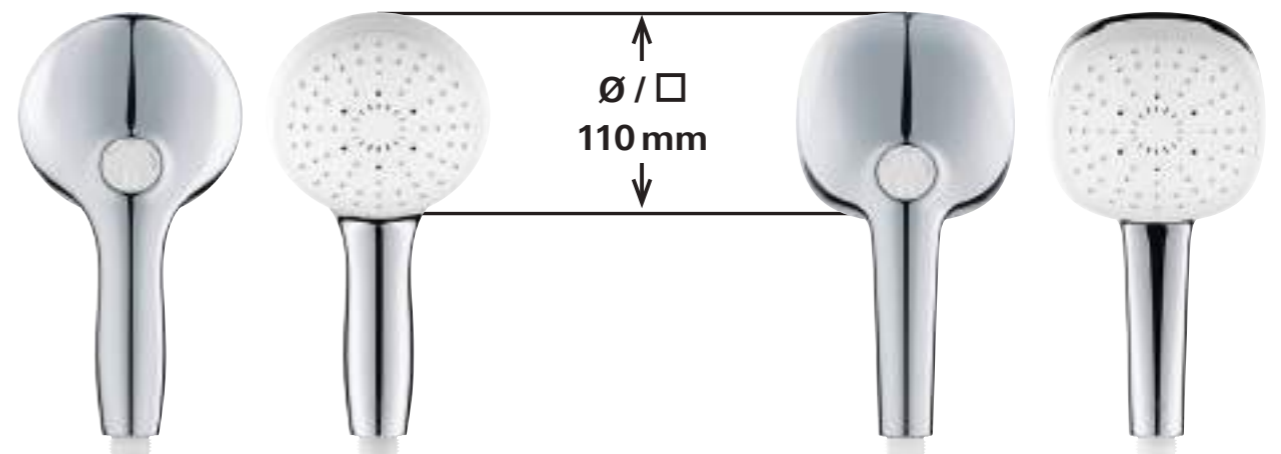

Relaxing, cleansing or invigorating – showers can be many things and with the new GROHE Tempesta 110 hand shower, you can have it all. Equipped with SmartSwitch, an easy-to-use functionality, activated with just the fingertip, you can enjoy up to three different sprays depending on your mood.

LEFT | 27 574 003 | Tempesta 110 hand shower

27 576 003 | Tempesta Cube 110 shower rail set

Rain
for **RELAXATION.**

Jet
for **CLEANING.**

Massage
for **INVIGORATION.**

ROUND

SOFT SQUARE

GROHE STICK SHOWERS

MINIMALISM IS AN ONGOING TREND IN THE BATHROOM

GROHE stick hand showers and shower sets are perfect for installing next to the bathtub, in a minimalist, tailor-made shower, or just as a shower set to enjoy a refreshing GROHE shower in today's stylish bathrooms.