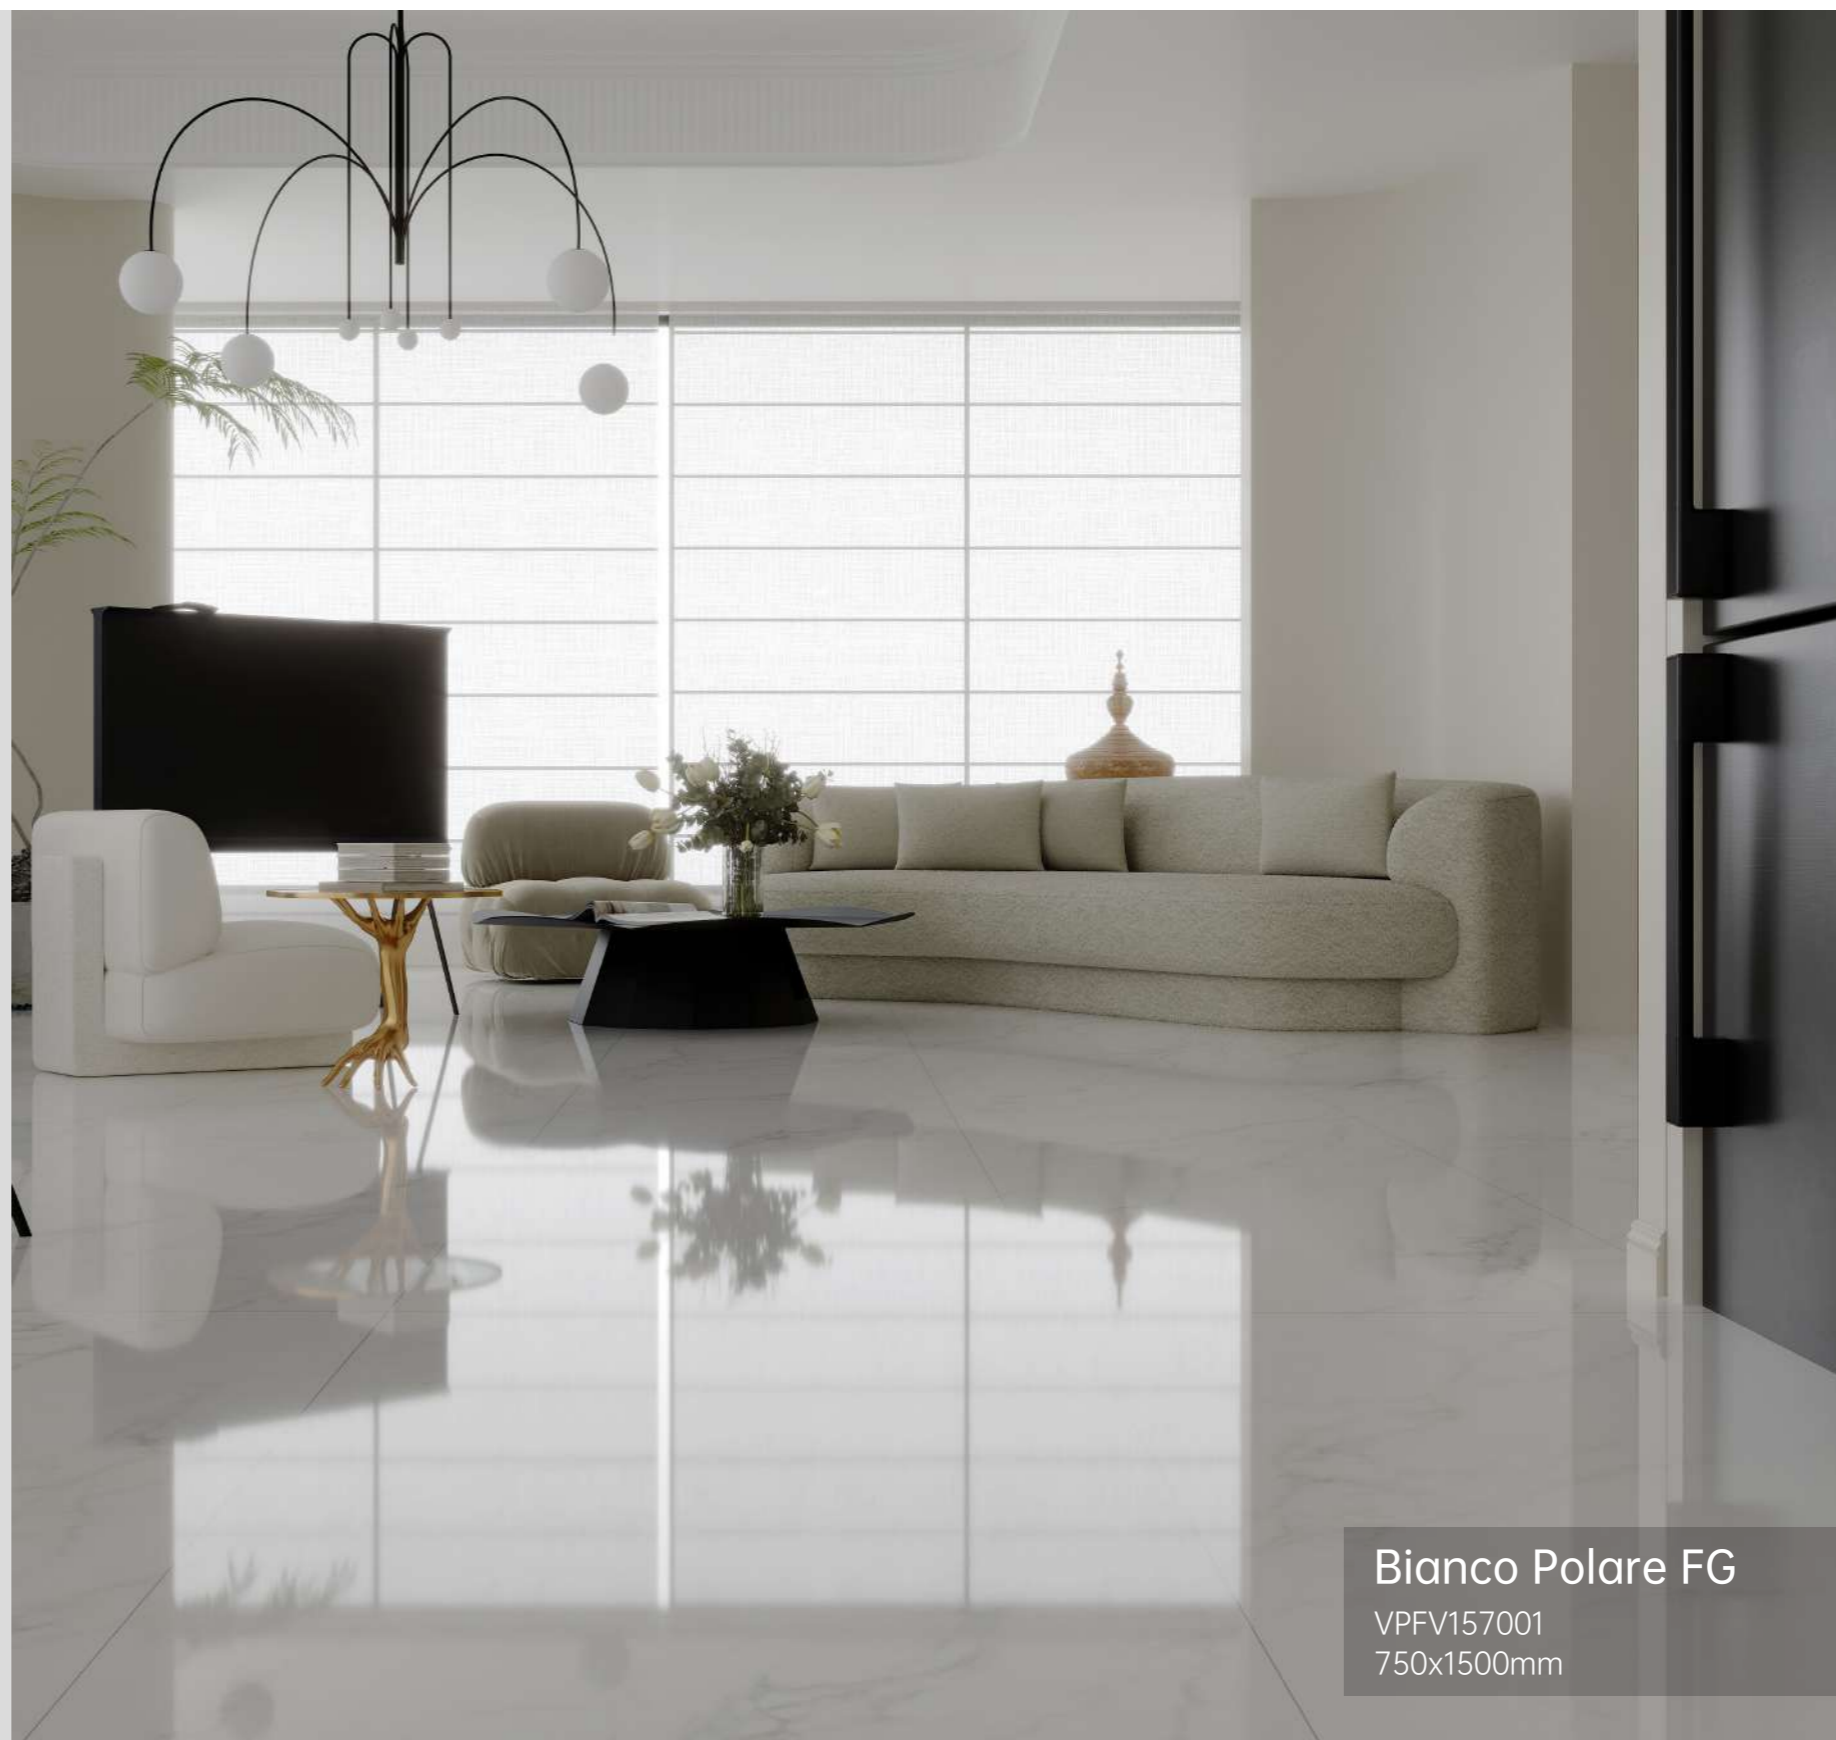

Phantom Grey FG 玉华石

- ▶ VPFV157005 750x1500mm

Fumo Grey FG 松烟墨

- ▶ VPFV157006 750x1500mm

Crema Dora FG 梦织岩

- ▶ VPFV1890010 900x1800mm

Bianco Polare FG  
极地白

- ▶ VPFV157001 750x1500mm
- ▶ VPFV1890001 900x1800mm