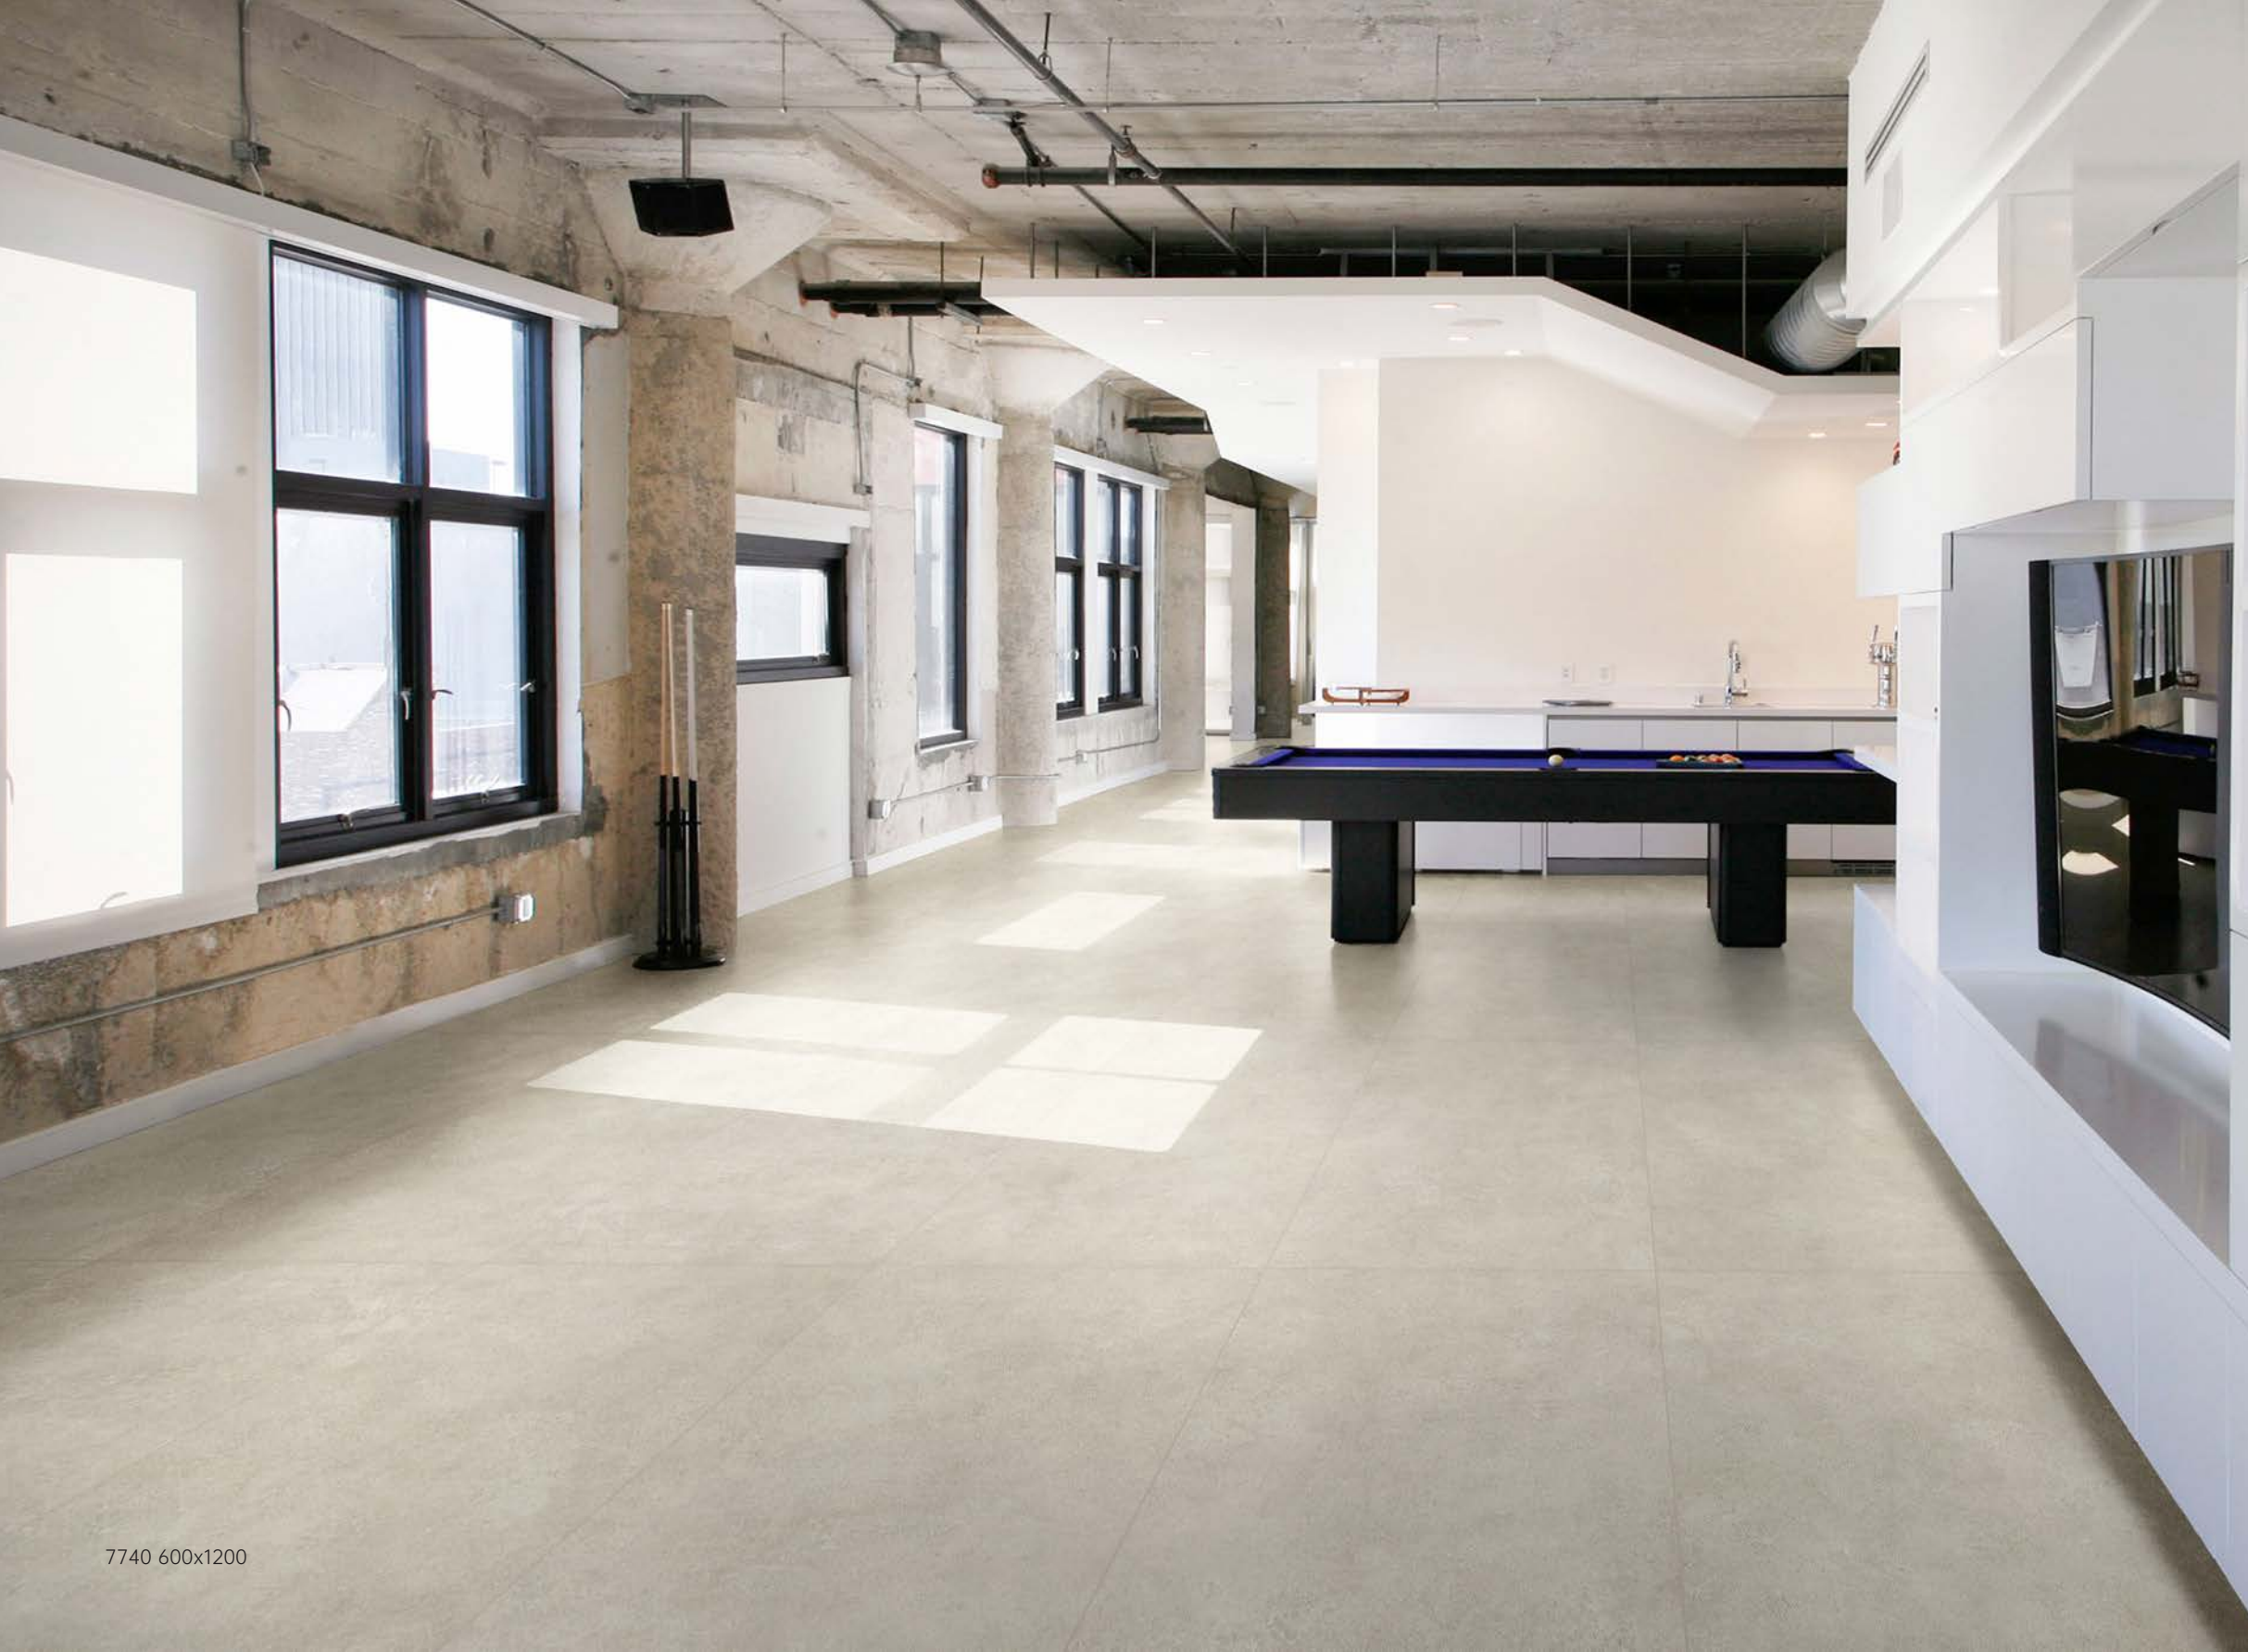

7740 600x1200