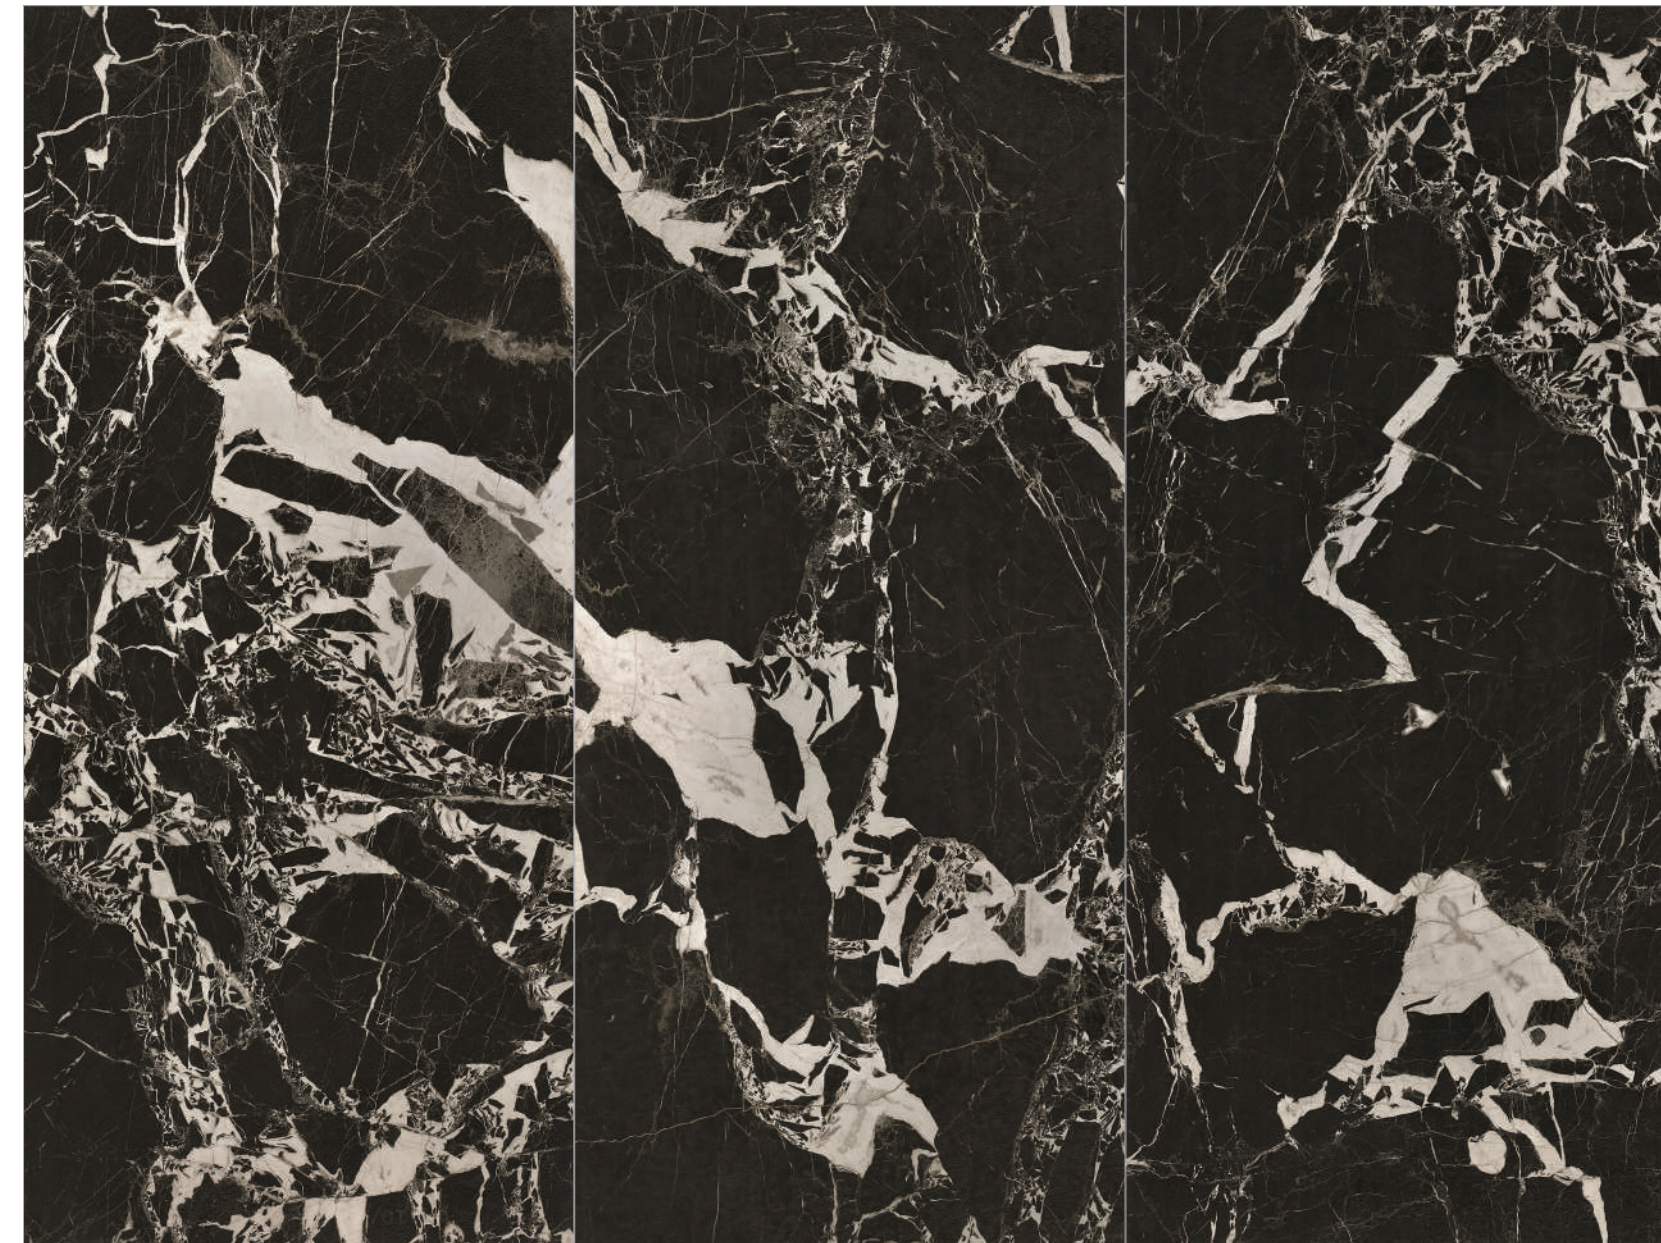

Sahara Noir 600x1200

Sahara Noir 600x1200

LEISURELY

SERIES

LEISURELY SERIES (189)

The Above Design is for the size in 1200*2700mm

189 1200x2700

189 900x1200