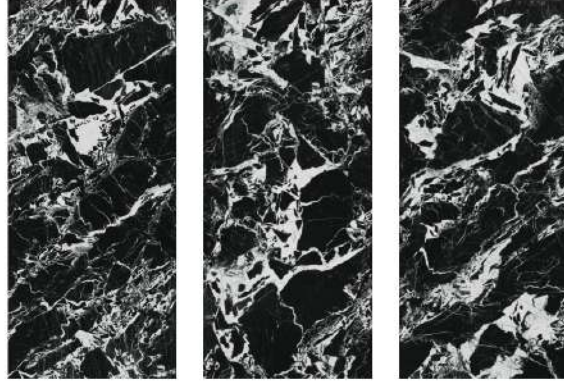

MODEL NO.	DA1227SM06A110N
NAME	<u>BVLGARI BLACK</u>
SIZE	1200X2700X6mm
SURFACE	DIGITAL MOLD
PATTERN	3 (RANDOM)