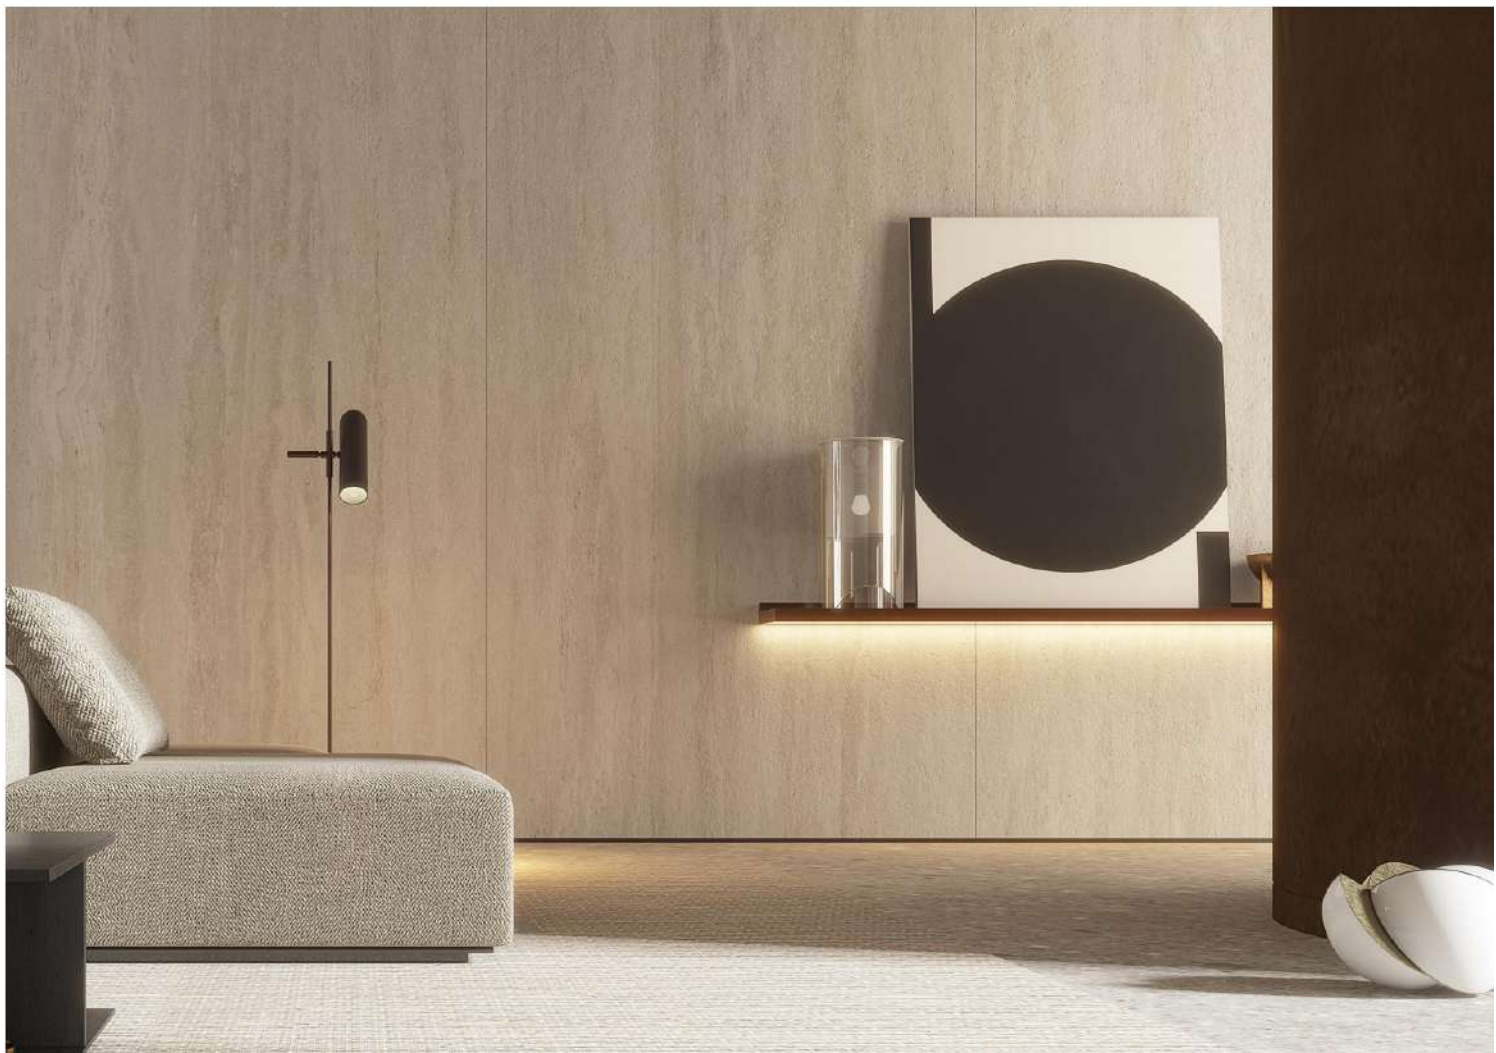

MODEL NO.	DA1227SM06B018N
NAME	<u>CAVE STONE BEIGE YELLOW</u>
SIZE	1200X2700X6mm
SURFACE	DIGITAL MOLD
PATTERN	3 (RANDOM)