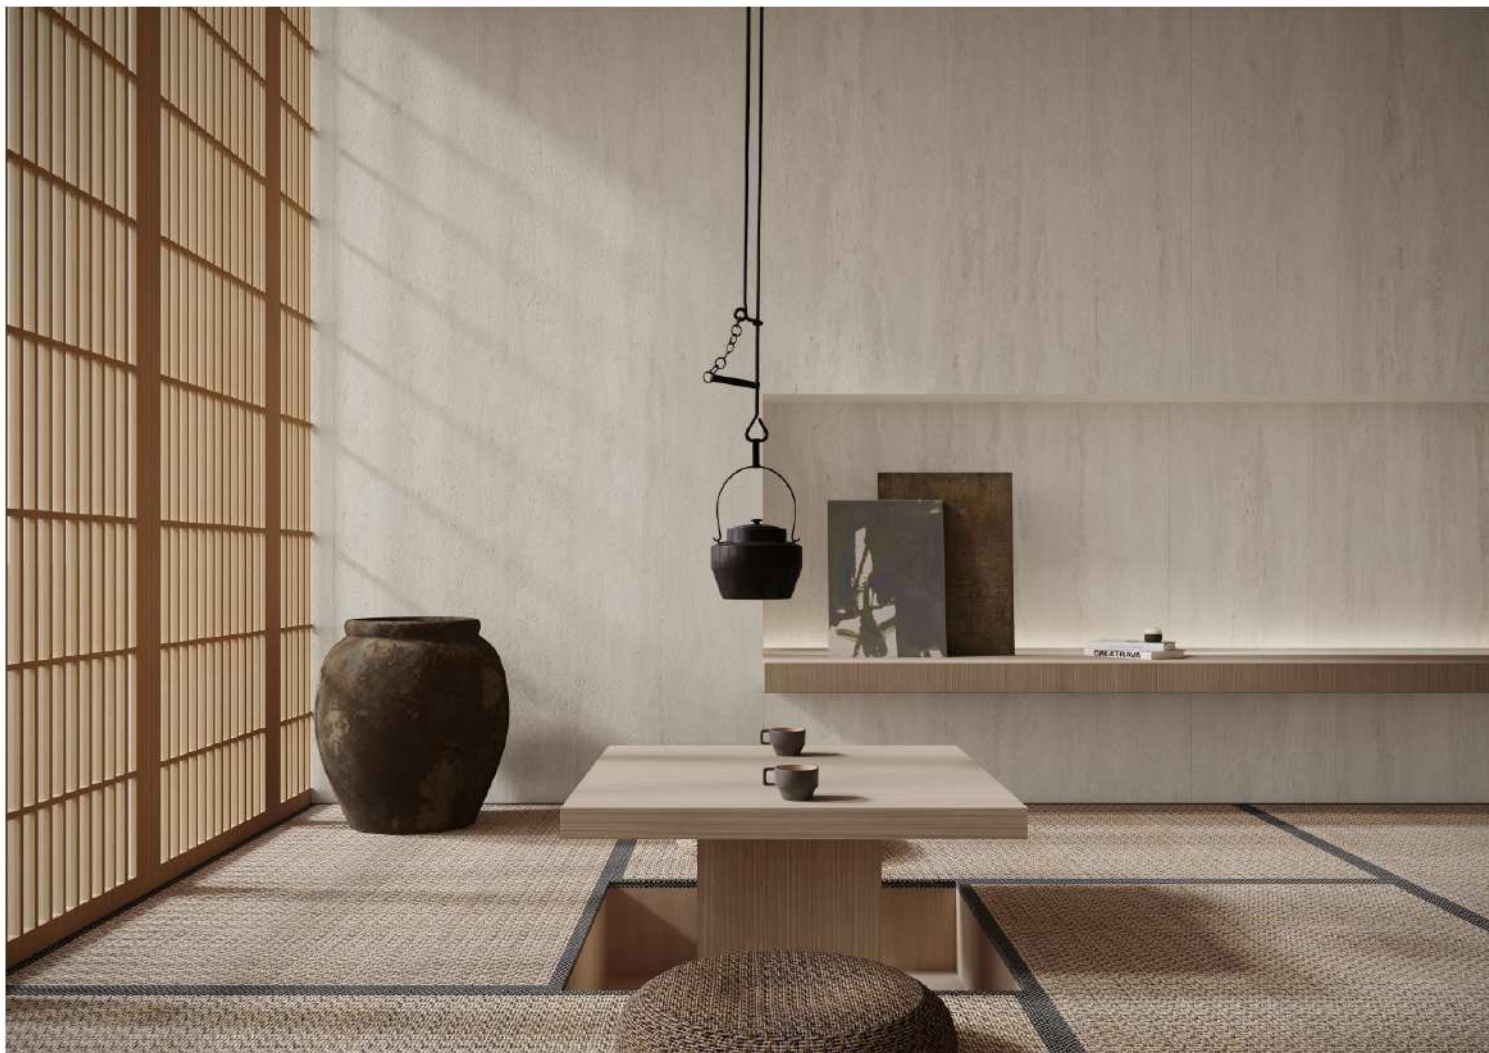

MODEL NO.	DA1227SM06B017N
NAME	<u>CAVE STONE BEIGE WHITE</u>
SIZE	1200X2700X6mm
SURFACE	DIGITAL MOLD
PATTERN	3 (RANDOM)