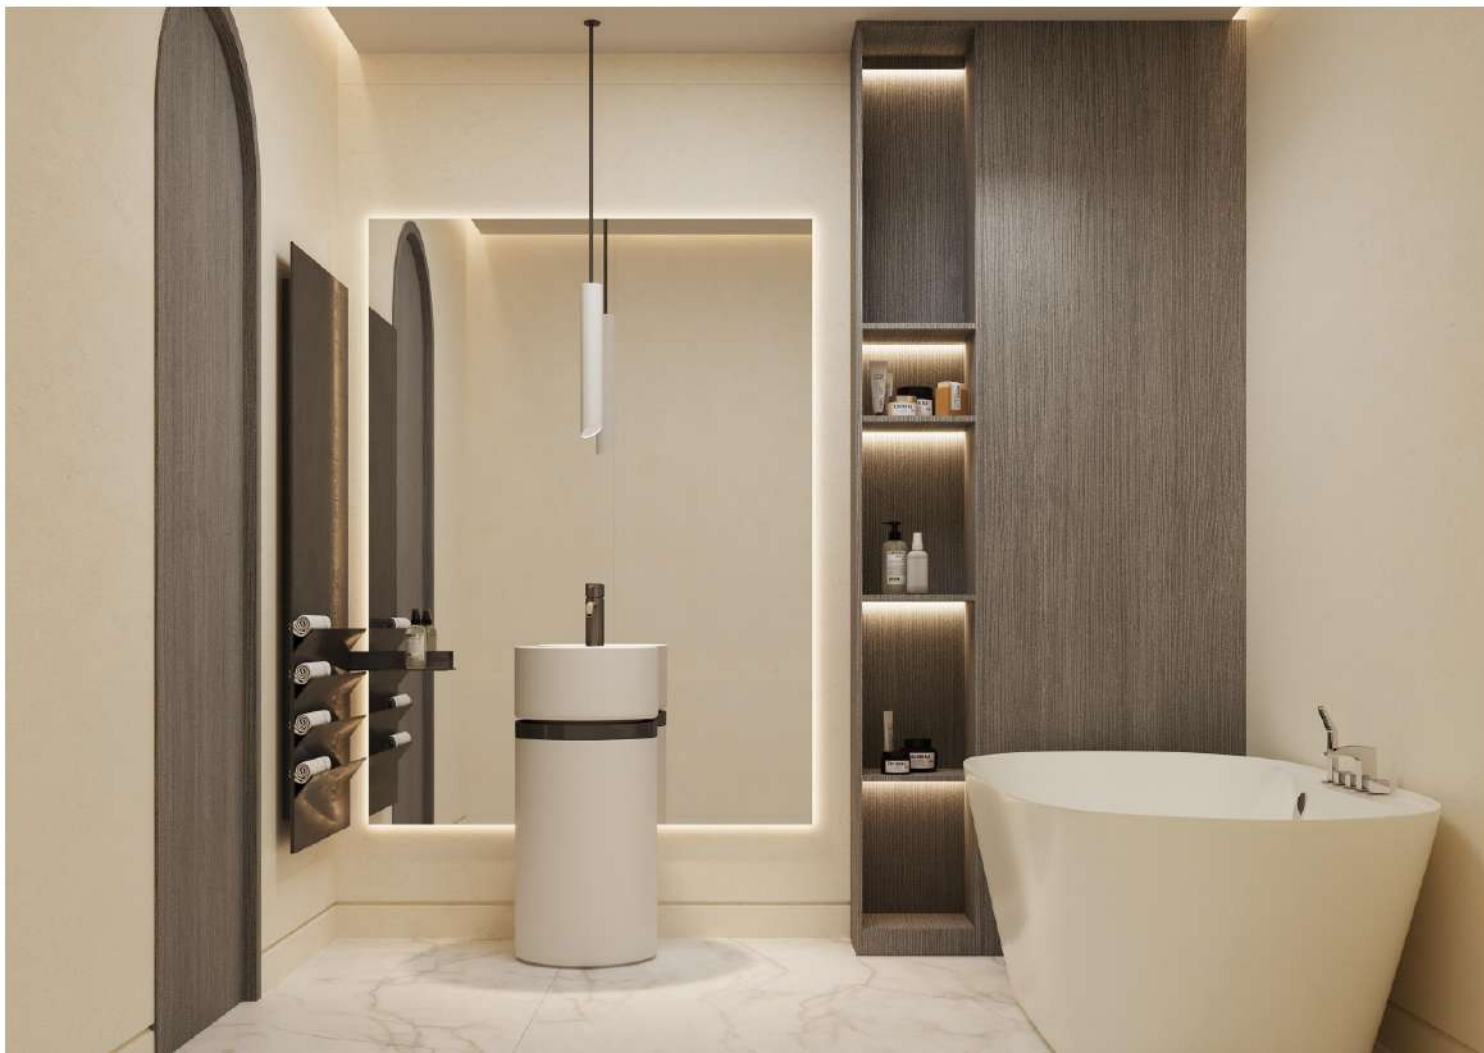

MODEL NO.	DC6S254BD
NAME	<u>LIMESTONE CREAM-WHITE</u>
SIZE	1200X2700X6mm
SURFACE	DIGITAL MOLD