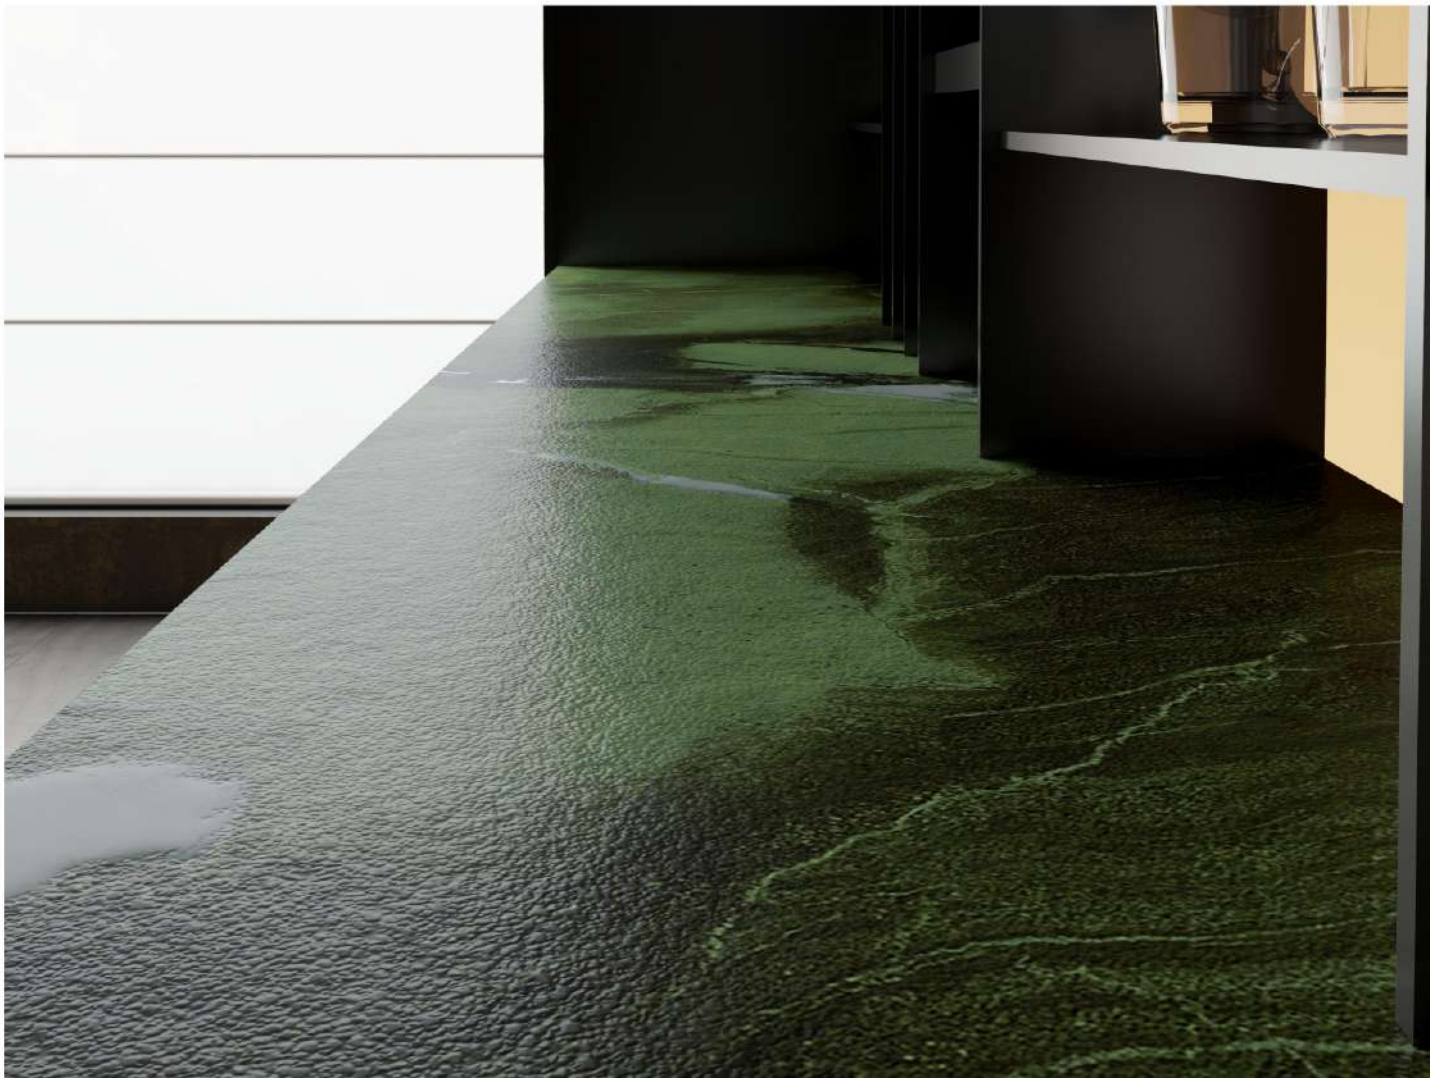

MODEL NO.	D1632DG8105N
NAME	<u>VERSACE BLACK</u>
SIZE	1600X3200X12mm
SURFACE	3D TEXTURE (FULL BODY)

MODEL NO.	D1632DG2101N
NAME	<u>FENDI WHITE</u>
SIZE	1600X3200X12mm
SURFACE	3D TEXTURE (FULL BODY)

MODEL NO.	D1632DG2104N
NAME	<u>AVOCADO GREEN</u>
SIZE	1600X3200X12mm
SURFACE	3D TEXTURE (FULL BODY)