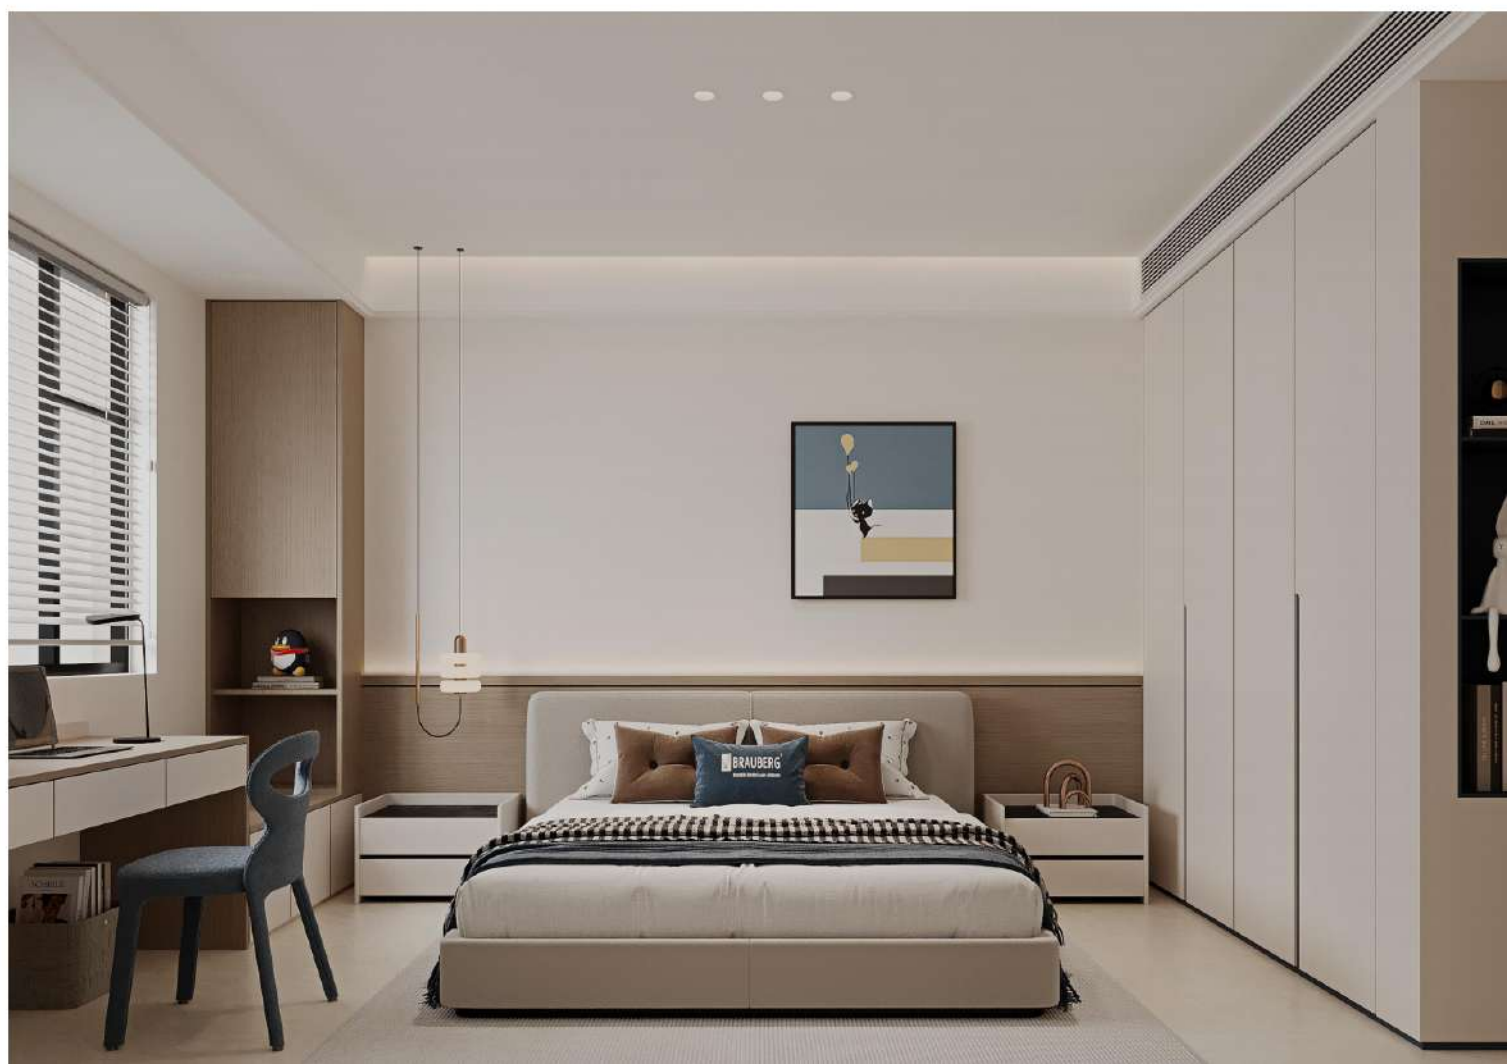

MODEL NO.	GA1227JR06A099N
NAME	<u>CARMEN-BEIGE</u>
SIZE	1200X2700X6mm
SURFACE	VELVET
PATTERN	3 (RANDOM)