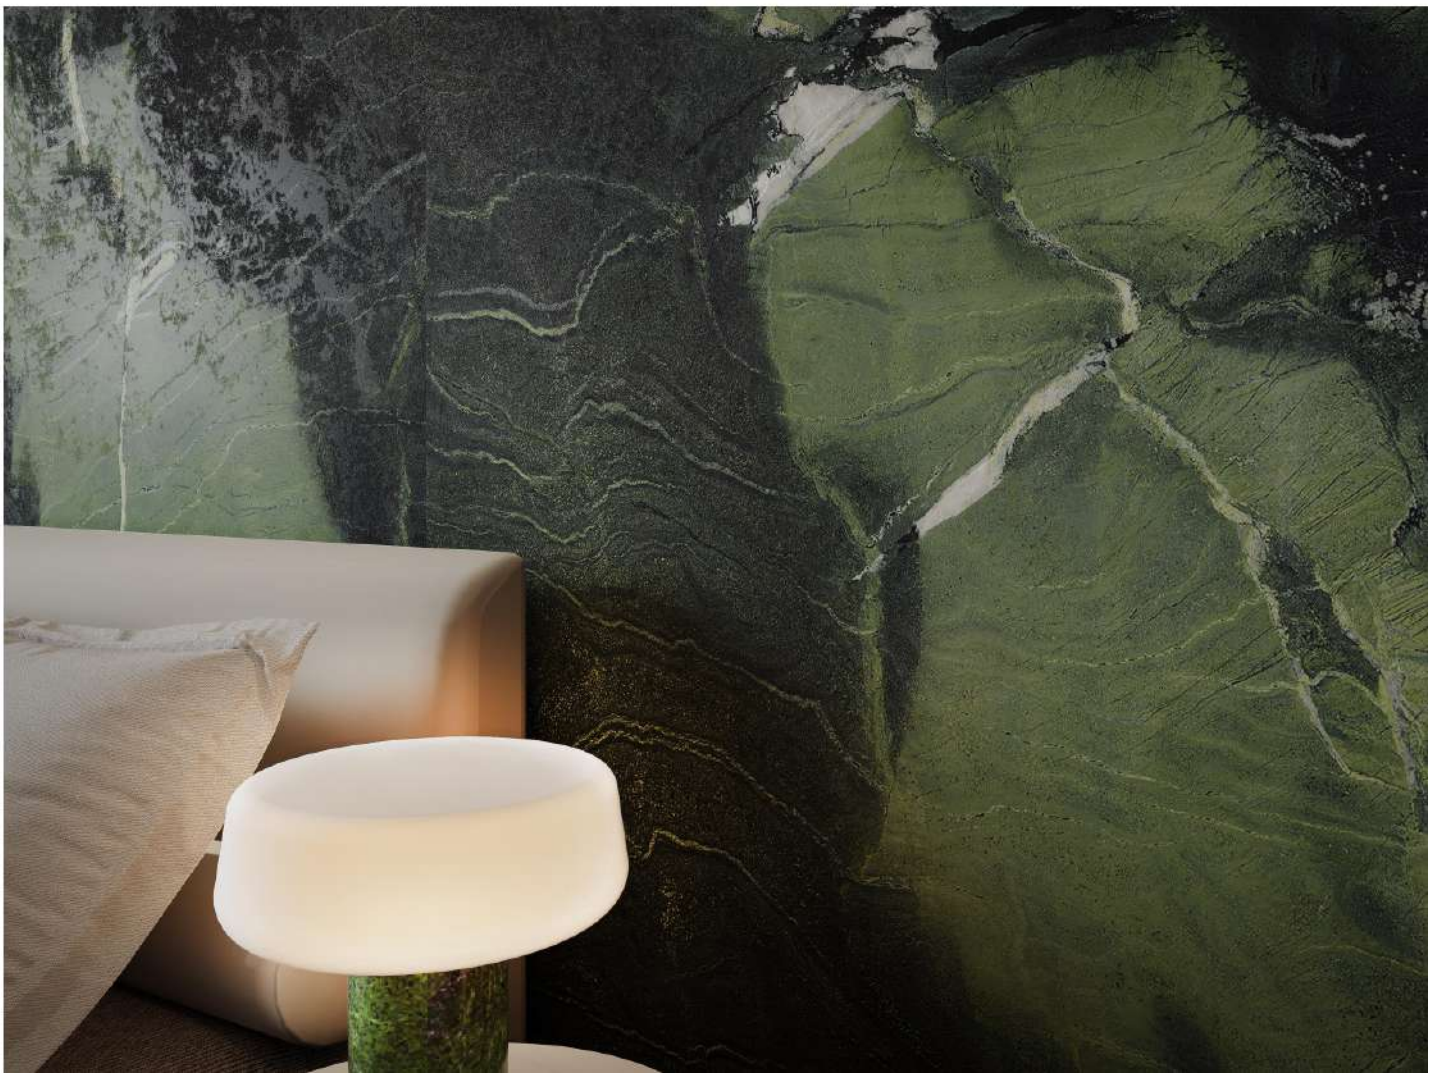

MODEL NO.	DA1224SM12A081N
NAME	<u>AVOCADO GREEN</u>
SIZE	1200X2400X12mm
SURFACE	DIGITAL MOLD
PATTERN	3 (RANDOM)