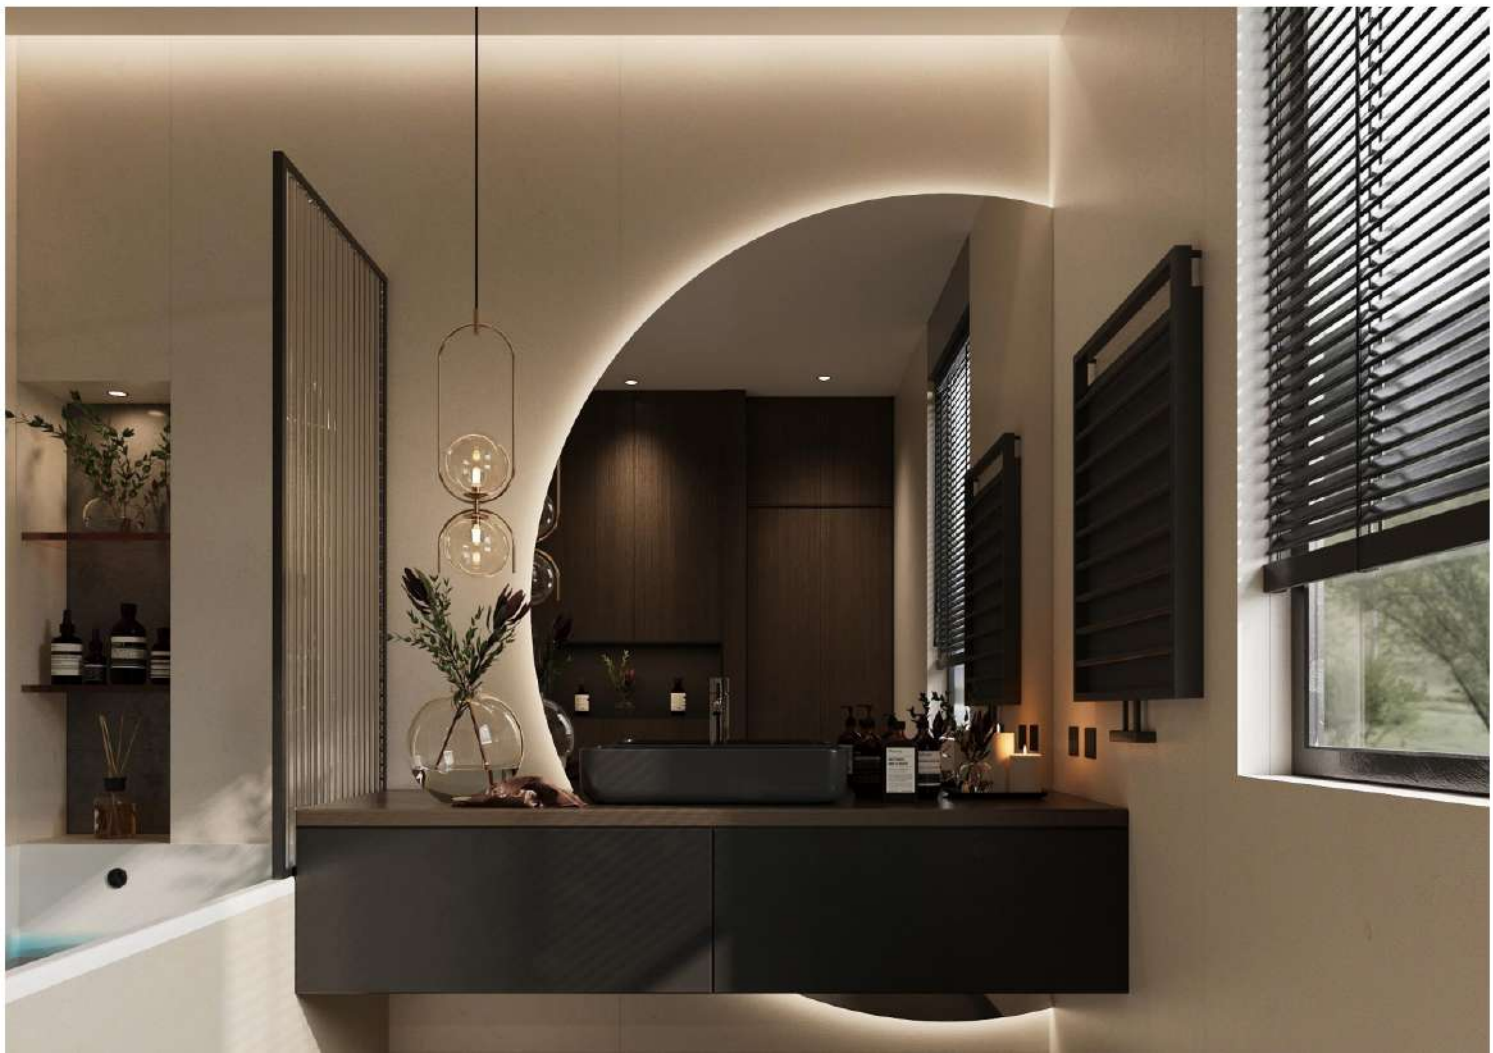

MODEL NO.	DC6S325BD
NAME	<u>LIMESTONE ROCOCO WHITE</u>
SIZE	1200X2700X6mm
SURFACE	DIGITAL MOLD

MODEL NO.	DC6S254BD
NAME	<u>LIMESTONE CREAM-WHITE</u>
SIZE	1200X2700X6mm
SURFACE	DIGITAL MOLD

MODEL NO.	DC6S255BD
NAME	<u>LIMESTONE BEIGE YELLOW</u>
SIZE	1200X2700X6mm
SURFACE	DIGITAL MOLD