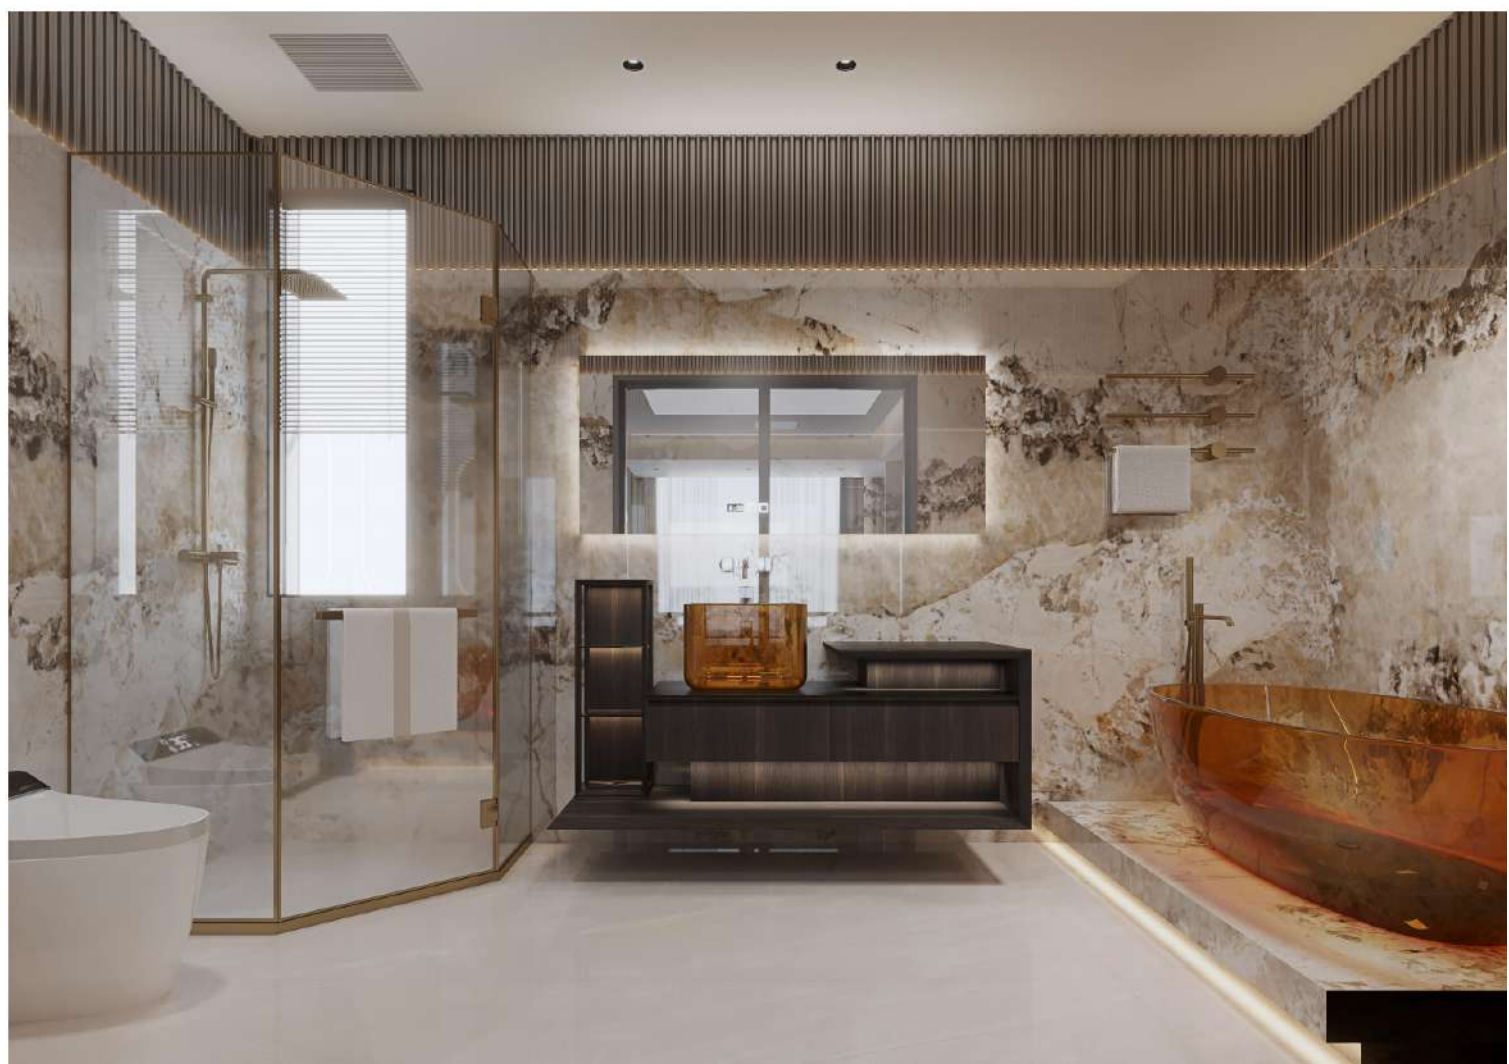

MODEL NO.	GA1227GA06A107N
NAME	<u>QINGBAI JADE</u>
SIZE	1200X2700X6mm
SURFACE	VELVET
PATTERN	3 (RANDOM)