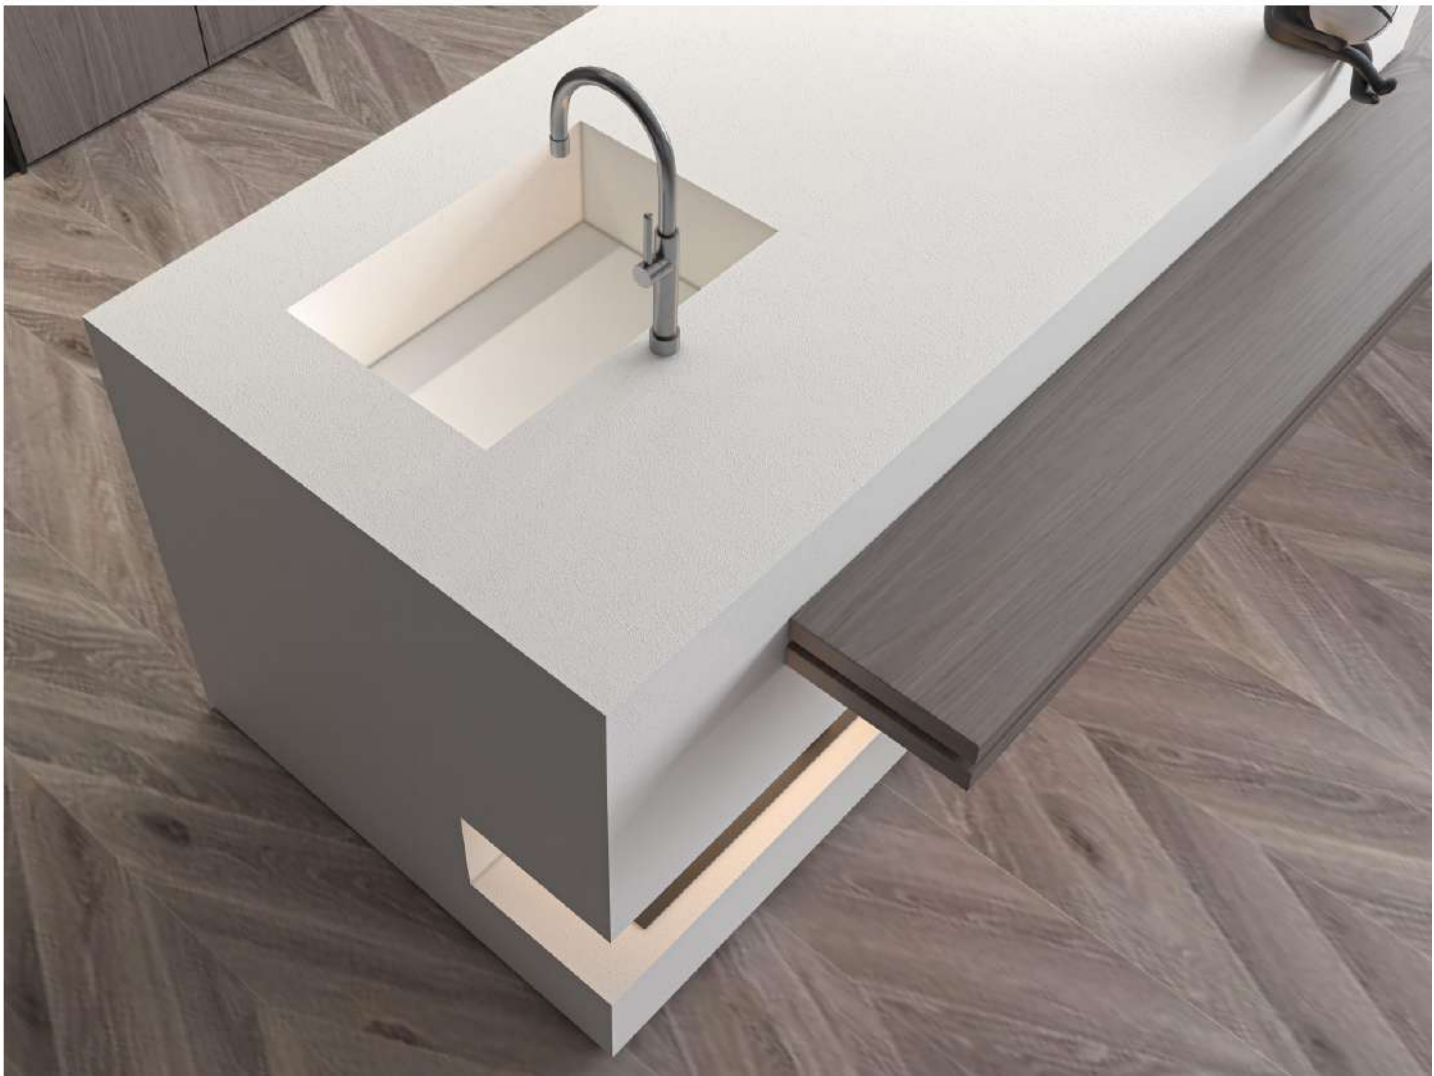

MODEL NO.	G1632CY0287N
NAME	<u>VOLVANIC GREY</u>
SIZE	1600X3200X20mm
SURFACE	MOLD

MODEL NO.	G1632CY0289N
NAME	<u>SPACE GREY</u>
SIZE	1600X3200X20mm
SURFACE	MOLD

MODEL NO.	G1632CY0007N
NAME	<u>WHITE AURORA</u>
SIZE	1600X3200X20mm
SURFACE	MOLD