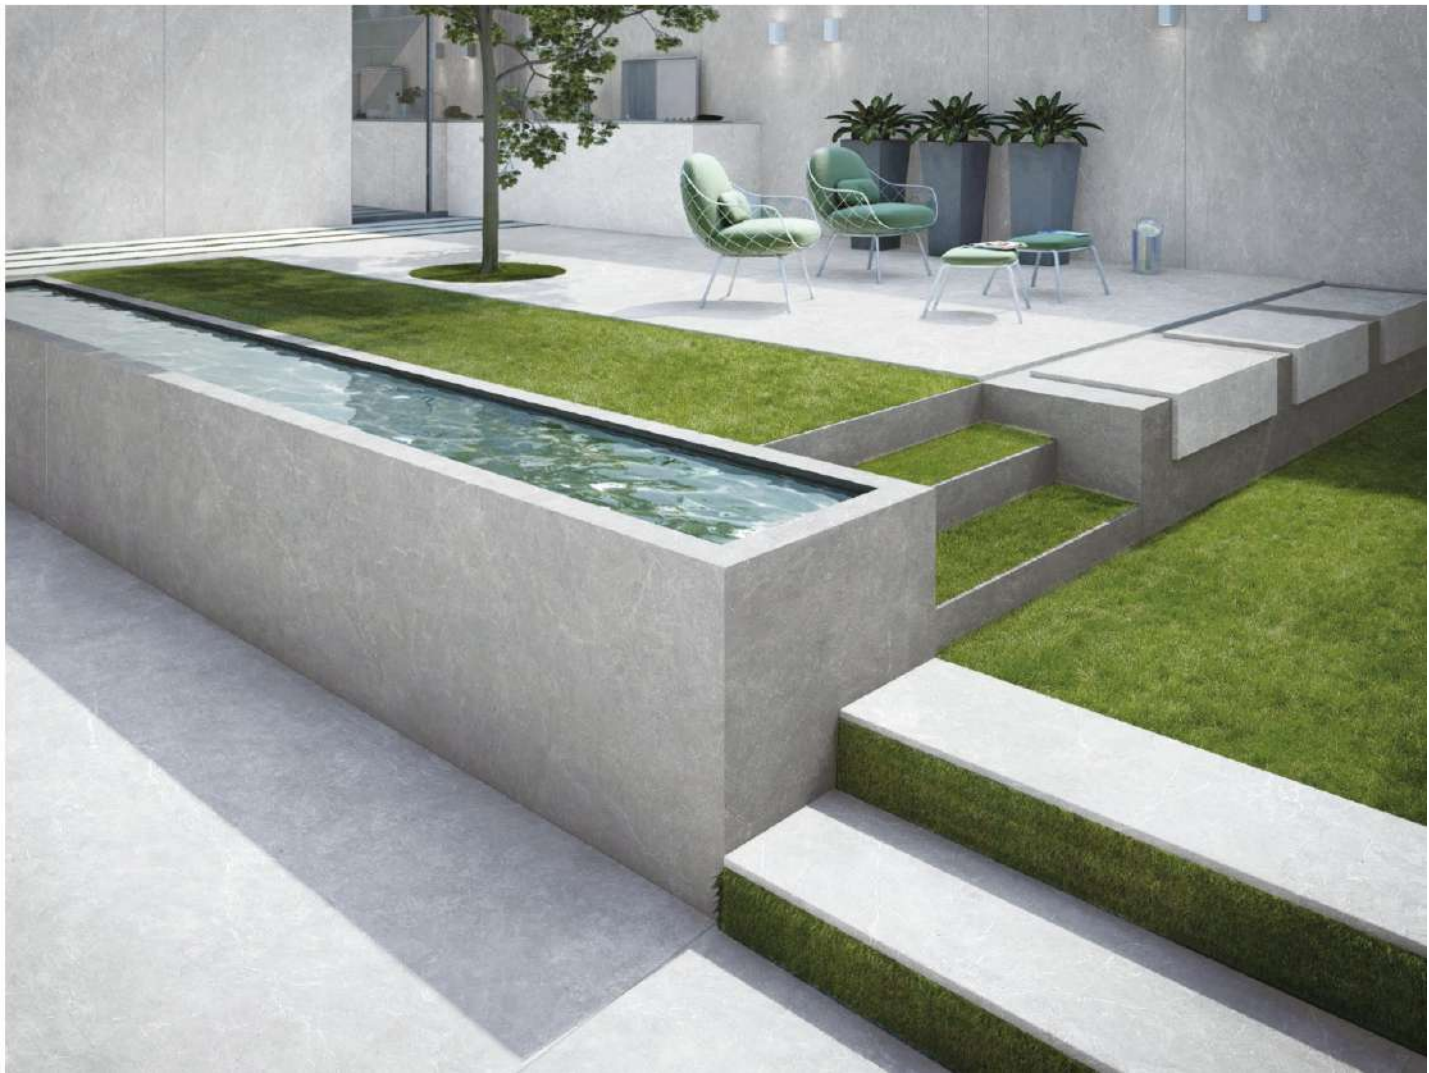

MODEL NO.	DB2M27BC-Y
NAME	<u>SLATEBLUE</u>
SIZE	1600X3200X12mm
SURFACE	MATT

MODEL NO.	JN32B126R2 / DB2M340BP-Y
NAME	<u>STATURIO</u>
SIZE	1600X3200X12mm
SURFACE	VELVET/POLISH

MODEL NO.	DB2M16AC-Y
NAME	<u>CYPRUS GREY</u>
SIZE	1600X3200X12mm
SURFACE	MATT
PATTERN	1